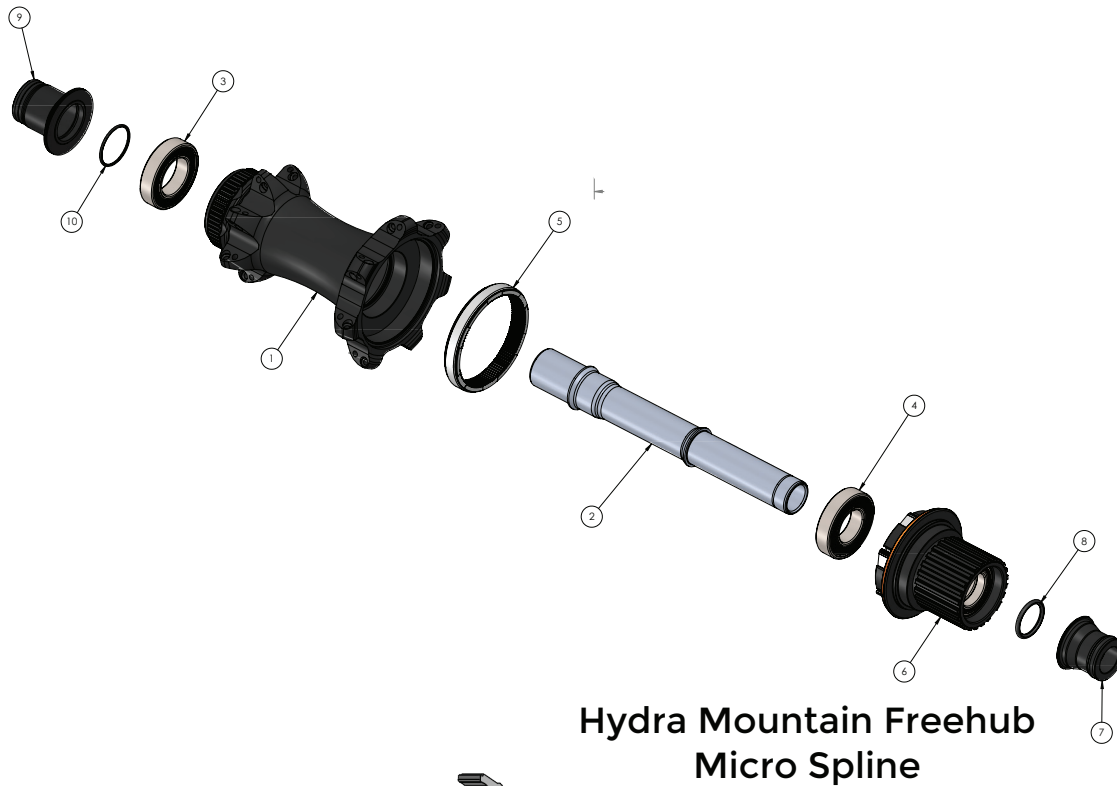

I9 HD MTN SP CL 28H 157X12, I9 HD MS

ITEM #	PART #	DESCRIPTION	QTY
1	N/A	Hub Shell	
2	22535	AXLE, I9 HDMTN REAR CL 157/12 HUB	1
3	20168	BEARING, ENDURO 61903 ABEC 5	1
4	20164	BEARING, I9 15307 A5	1
5	N/A	HYDRA 115t DRIVE RING	1
6	22532	FREEHUB, I9 HD MS 12-SPD MTN 6-PAWL	1
7	22541	END CAP, I9 HD RR MS 142/148/12 KIT	1
8	N/A	O-ring 1/16 X 9/16	1
9	N/A	See Item 7	
10	N/A	O-ring 17 X 1	1

ITEM #	PART #	DESCRIPTION	QTY
1	22530	FREEHUB, I9 HD SPL 10-SP MTN 6-PAWL	1
	22531	FREEHUB, I9 HD XD 11-SP MTN 6-PAWL	1
	22532	FREEHUB, I9 HD MS 12-SPD MTN 6-PAWL	1
2	423-39028-0001	BEARING, ENDURO 152610, I9 HYDRA MS FHB	1
3	20157	BEARING, 6802, ABEC 3, 2RS	2
4	N/A	HYDRA/101 MTN FREEHUB SPACER MICRO SPLINE	1
5	N/A	SEAL RING	
6	22548	HUB, I9 HYDRA MTN 6 PAWL SPRING KIT	1
7	N/A	HYDRA PAWL	6