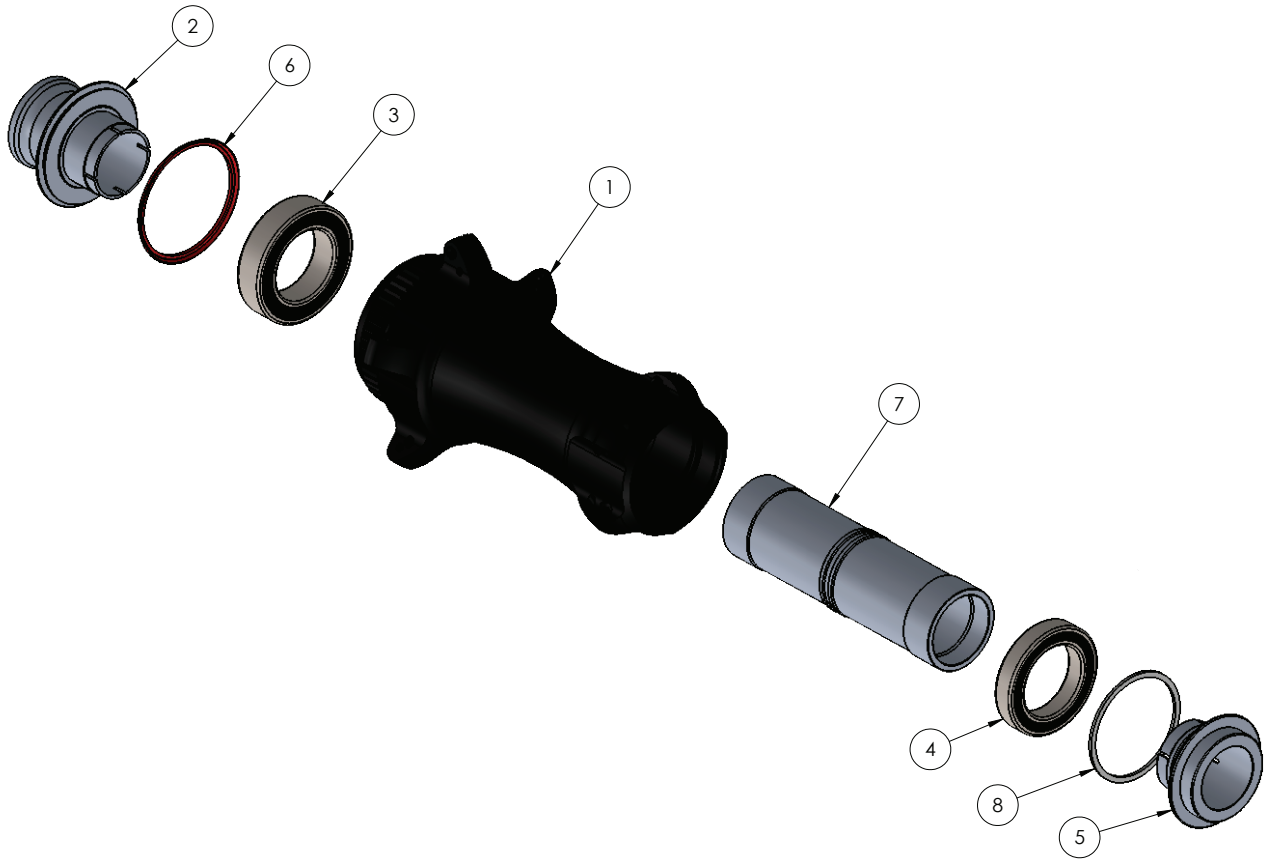

19 DB CL 15MM FRONT 20H

ITEM #	PART #	DESCRIPTION	QTY
1		Hub Shell	1
2	21840	END CAP, I9 FRONT 15mm KIT	1
3	20185	BEARING, MR17287	1
4	20167	BEARING, ENDURO 61803 ABEC 5	1
5	N/A	See Item 2	
6	N/A		
7	21784	AXLE, I9 DB FRONT 12/15/100	1
8	N/A