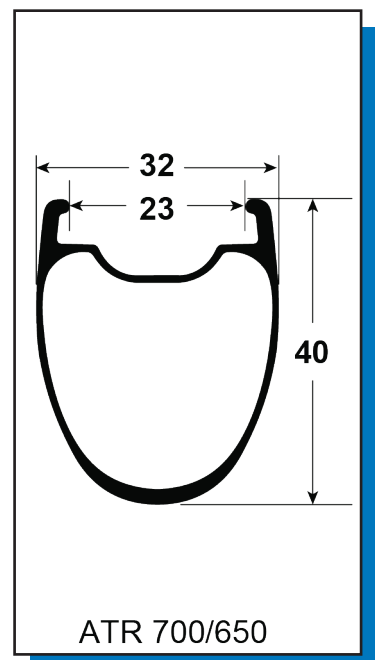

FREEHUB OPTIONS

20783	O-RING, GW DB END CAPS
22099	SPACER, GW, RED 17.5*15*2.1mm
22120	END CAP, GW DB FRNT 9MM QR
22121	END CAP, GW DB FRNT 12MM TA
22122	END CAP, GW DB FRNT 15MM TA
22124	END CAP, GW DB REAR 9/135 QR
22126	END CAP, GW DB R 12/135 TA
22128	END CAP, GW DB R 12/142 TA
22567	FREEHUB, GW TR3 XD 4 PAWL 3 BEARING
22568	FREEHUB, GW TR3 CAMPY 4 PAWL 3 BEARING
22569	FREEHUB, GW TR3 SPL 4 PAWL 3 BEARING
22570	FREEHUB, GW TR3 XDR 4 PAWL 3 BEARING
22161	AXLE, GW FRONT TA
22158	AXLE, GW DB REAR 15/12/125 ALLOY 135/142
22163	SEAL, GW REAR HUB NDS