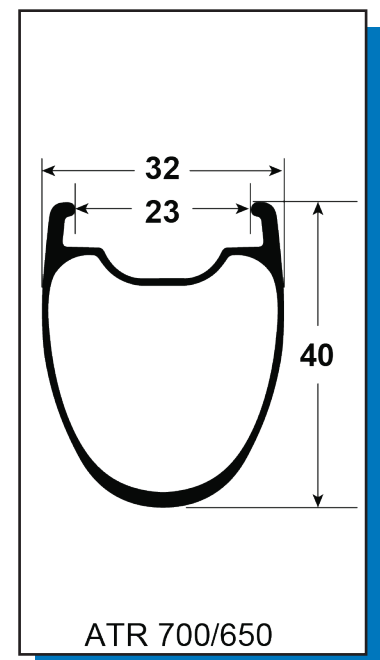

FREEHUB OPTIONS

21793	SPACER, I9 REAR AXLE
21791	AXLE, I9 DB REAR CL 15/12/1
21867	END CAP, I9 DB FRT QR 9X100
21868	END CAP, I9 DB FRT TA 12X100
21869	END CAP, I9 DB FRT TA 15X100
21870	END CAP, I9 DB REAR QR 9X135
21871	END CAP, I9 DB REAR TA 12X142
21872	END CAP, I9 DB REAR TA 12X135
21856	FREEHUB, I9 RB/DB SHIM 10/11SP
21857	FREEHUB, I9 RB/DB XDR 11/12SPD
21858	FREEHUB, I9 RB/DB CAMPY 11 SPD
20158	BEARING, MR17287
20167	BEARING, ENDURO 61803 ABEC 5
20168	BEARING, ENDURO 61903 ABEC 5
21847	HUB I9 ROAD 3 PAWL SPRING KIT