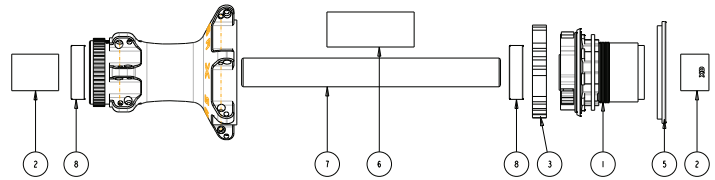

SUPER BUBBA X 142 24H

ITEM #4 281-37254-K001
BUBBA/BUBBA X PAWL KIT