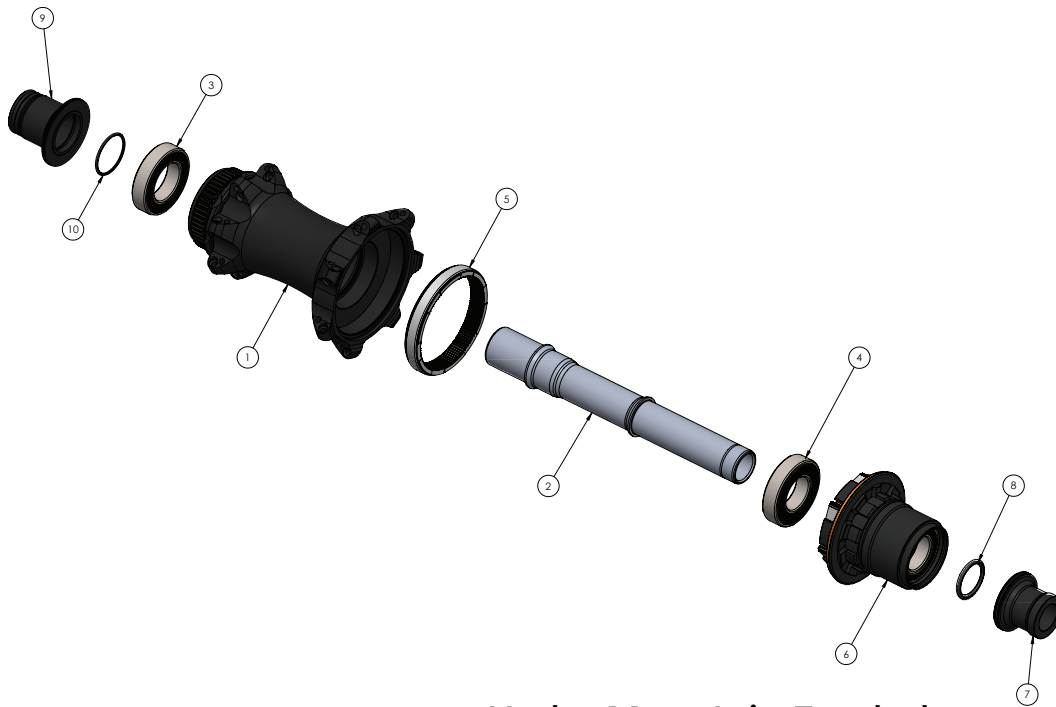

19 HD MTN SP CL 28H 148X12, 19 HD XD