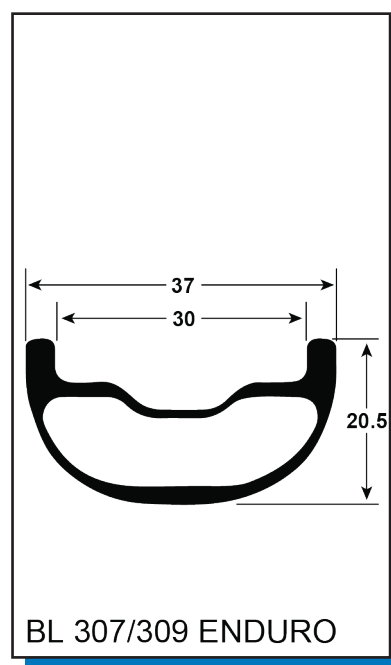

BLACKLABEL 309 EN PRO 148 MS

447-39555-1300	WS, BL309 ENDURO PRO TSS MS 148 28/28	
447-39555-2000	W, BL309 ENDURO PRO TSS FRNT 110 28H	1
437-39555-6280	D RIM, H20 BL309 DOWN 28H	1
427-39250-0002	RIM TAPE,TL 34MM 5.5M INSTALED	1
22544	HUB, I9 HDMTN SP CL 110/15 TA 28H	1
21747	SPOKE, SPM CX-RAY SP 306MM BLK	28
20311	NIPPLE,EXT BLACK ALLOY SQ HEAD	28
441-39343-A040	ACC KIT, BASE +40 ALLOY	1
426-39345-A040	VALVE STEM 40MM ALLOY	1
447-39555-2300	W, BL309 ENDRUO PRO TSS MS 148 28H	1
437-39555-6280	D RIM, H20 BL309 DOWN 28H	1
427-39250-0002	RIM TAPE,TL 34MM 5.5M INSTALED	1
22526	HUB, I9 HDMTN SP CL MS 148/12 28H	1
21747	SPOKE, SPM CX-RAY SP 306MM BLK	28
20311	NIPPLE,EXT BLACK ALLOY SQ HEAD	28
441-39343-A040	ACC KIT, BASE +40 ALLOY	1
426-39345-A040	VALVE STEM 40MM ALLOY	1

FREEHUB OPTIONS

22530	FREEHUB, I9 HD SPL 10-SP MTN 6-PAWL
22531	FREEHUB, I9 HD XD 11-SP MTN 6-PAWL
22532	FREEHUB, I9 HD MS 12-SPD MTN 6-PAWL

END CAP OPTIONS

22538	END CAP, I9 HDMTN FRNT 15MM KIT
22541	END CAP, I9 HD RR MS 142/148/12 KIT
22540	END CAP, I9 HD RR 142/148/12 KIT

BLACKLABEL 309 EN PRO 148 XD

447-39555-1500	WS, BL309 ENDURO PRO TSS XD 148 28/28	
447-39555-2000	W, BL309 ENDURO PRO TSS FRNT 110 28H	1
437-39555-6280	D RIM, H20 BL309 DOWN 28H	1
427-39250-0002	RIM TAPE,TL 34MM 5.5M INSTALED	1
22544	HUB, I9 HDMTN SP CL 110/15 TA 28H	1
21747	SPOKE, SPM CX-RAY SP 306MM BLK	28
20311	NIPPLE,EXT BLACK ALLOY SQ HEAD	28
441-39343-A040	ACC KIT, BASE +40 ALLOY	1
426-39345-A040	VALVE STEM 40MM ALLOY	1
447-39555-2300	W, BL309 ENDRUO PRO TSS MS 148 28H	1
437-39555-6280	D RIM, H20 BL309 DOWN 28H	1
427-39250-0002	RIM TAPE,TL 34MM 5.5M INSTALED	1
22526	HUB, I9 HDMTN SP CL MS 148/12 28H	1
21747	SPOKE, SPM CX-RAY SP 306MM BLK	28
20311	NIPPLE,EXT BLACK ALLOY SQ HEAD	28
441-39343-A040	ACC KIT, BASE +40 ALLOY	1
426-39345-A040	VALVE STEM 40MM ALLOY	1