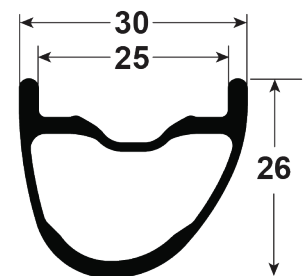

G700 PRO HGR

446-38956-1200	WS, BL G700 TSS CL HG 20_24H 142	
446-38956-2000	W, BL G700 TSS CL FRNT 20H 100	1
436-38807-6200	D RIM, H20 BL G700 20H	1
20917	RIM TAPE, TUBELESS 28MM 5.5 M	1
21860	HUB, i9 DB CL 12MM FRONT 20H	1
21602	SPOKE, SPM CX-RAY SP 300MM BLK	10
21603	SPOKE, SPM CX-RAY SP 301MM BLK	10
20311	NIPPLE, EXT BLACK ALLOY SQ HEAD	20
441-39344-A050	W ACC KIT, BASE +50 ALLOY FRNT	1
20356	VALVE STEM, TL ALLOY 50MM BLK	1
21869	END CAP, i9 DB FRT TA 15x100	1
446-38956-2200	W, BL G700 TSS CL HG 24H 142	1
436-38807-6240	D RIM, H20 BL G700 24H	1
20917	RIM TAPE, TUBELESS 28MM 5.5 M	1
21861	HUB, i9 DB CL 142/12 SHIM 24H	1
21745	SPOKE, SPM CX-RAY SP 295MM BLK	12
21599	SPOKE, SPM CX-RAY SP 296MM BLK	12
20311	NIPPLE, EXT BLACK ALLOY SQ HEAD	24
441-39343-A050	W ACC KIT, BASE +50 ALLOY	1
20356	VALVE STEM, TL ALLOY 50MM BLK	1

FREEHUB OPTIONS

21856	FREEHUB, i9 RB/DB SHIM 10/11SPD
21857	FREEHUB, i9 RB/DB XDR 11/12SPD
21858	FREEHUB, i9 RB/DB CAMPY 11 SPD
423-39272	FREEHUB, i9 CAMPY N3W TORCH 13SPD W/DS E

END CAP OPTIONS

21867	END CAP, i9 DB FRT QR 9x100
21868	END CAP, i9 DB FRT TA 12x100
21879	END CAP, i9 DB FRT TA 15x100
21870	END CAP, i9 DB REAR QR 9x135
21871	END CAP, i9 DB REAR TA 12x142
21872	END CAP, i9 DB REAR TA 12x135

G700/G650