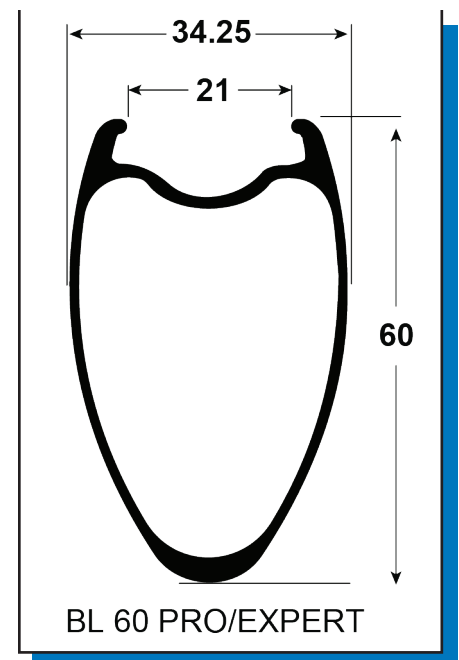

BLACKLABEL 60 PRO DB XDR

445-40001-1600	WS, BL60 PRO TL DB XDR 100/142	
445-40001-2000	W, BL60 PRO TL DB FRNT 20H 100	1
435-40001-6201	D RIM, H20 BL60 20H	1
20919	RIM TAPE, TL 25MM 5.5M INSTALED	1
21860	HUB, i9 DB CL 12MM FRONT 20H	1
21591	SPOKE, SPM CX-RAY 273MM SP BLK	10
21529	SPOKE, SPM CX-RAY 274MM SP BLK	10
20911	NIPPLE, HEX HIDDEN INTERNAL	20
441-39344-A080	W ACC KIT, BASE +80 ALLOY FRNT	1
20358	VALVE STEM, TL ALLOY 80MM BLK	1
21869	END CAP, i9 DB FRT TA 15x100	1
445-40001-2600	W, BL60 PRO TL DB XDR 24H 142	1
435-40001-6241	D RIM, H20 BL60 24H	1
20919	RIM TAPE, TL 25MM 5.5M INSTALED	1
21866	HUB, i9 DB CL 142/12 XD 24H	1
21584	SPOKE, SPM CX-RAY 265MM SP BLK	12
21589	SPOKE, SPM CX-RAY 268MM SP BLK	12
20911	NIPPLE, HEX HIDDEN INTERNAL	24
441-39343-A080	W ACC W ACC KIT, BASE +80 ALLOY KIT, BASE +80 ALLOY	1
20358	VALVE STEM, TL ALLOY 80MM BLK	1

FREEHUB OPTIONS

21856	FREEHUB, i9 RB/DB SHIM 10/11SP
21857	FREEHUB, i9 RB/DB XDR 11/12SPD
21858	FREEHUB, i9 RB/DB CAMPY 11 SPD
423-39272	FREEHUB, i9 CAMPY N3W TORCH 13SPD W/DS E

END CAP OPTIONS

21867	END CAP, i9 DB FRT QR 9x100
21868	END CAP, i9 DB FRT TA 12x100
21869	END CAP, i9 DB FRT TA 15x100
21870	END CAP, i9 DB REAR QR 9x135
21871	END CAP, i9 DB REAR TA 12x142
21872	END CAP, i9 DB REAR TA 12x135