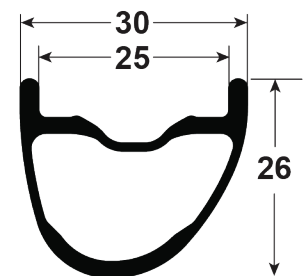

G650 PRO HGR

436-39259-1200	WS, BL G650 TSS CL HG 24/24H 142	
436-39259-2000	W, BL G650 TSS CL FRNT 20H 100	1
436-39263-6200	D RIM, H2O BL G650 20H	1
20917	RIM TAPE, TUBELESS 28MM 5.5 M	1
21860	HUB, i9 DB CL 12MM FRONT 20H	1
21594	SPOKE, SPM CX-RAY SP 281MM BLK	10
21595	SPOKE, SPM CX-RAY SP 282MM BLK	10
20311	NIPPLE, EXT BLACK ALLOY SQ HEAD	20
441-39344-A050	W ACC KIT, BASE +50 ALLOY FRNT	1
20356	VALVE STEM, TL ALLOY 50MM BLK	1
21869	END CAP, i9 DB FRT TA 15x100	1
436-39259-2200	W, BL G650 TSS CL HG 24H 142	1
436-39263-6240	D RIM, H2O BL G650 24H	1
20917	RIM TAPE, TUBELESS 28MM 5.5 M	1
21861	HUB, i9 DB CL 142/12 SHIM 24H	1
21529	SPOKE, SPM CX-RAY SP 274MM BLK	12
21577	SPOKE, SPM CX-RAY SP 278MM BLK	12
20311	NIPPLE, EXT BLACK ALLOY SQ HEAD	24
441-39343-A050	W ACC KIT, BASE +50 ALLOY	1
20356	VALVE STEM, TL ALLOY 50MM BLK	1

FREEHUB OPTIONS

21856	FREEHUB, i9 RB/DB SHIM 10/11SP
21857	FREEHUB, i9 RB/DB XDR 11/12SPD
21858	FREEHUB, i9 RB/DB CAMPY 11 SPD
423-39272	FREEHUB, i9 CAMPY N3W TORCH 13SPD W/DS E

END CAP OPTIONS

21867	END CAP, i9 DB FRT QR 9x100
21868	END CAP, i9 DB FRT TA 12x100
21870	END CAP, i9 DB FRT TA 15x100
21871	END CAP, i9 DB REAR QR 9x135
21872	END CAP, i9 DB REAR TA 12x135
21872	END CAP, i9 DB REAR TA 12x135

G700/G650