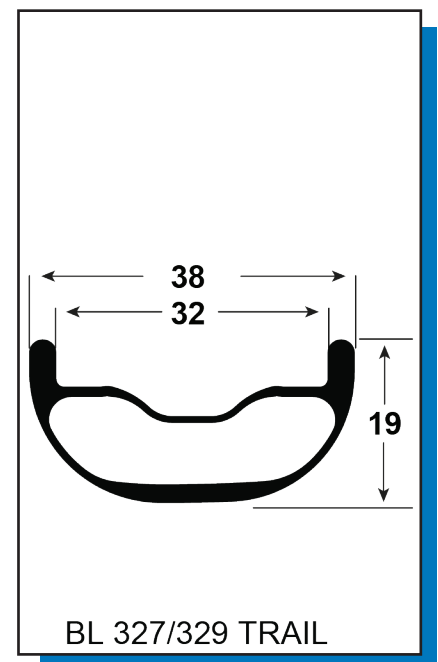

BLACKLABEL 327 TRAIL PRO 148 XD

447-39245-1500	WS, BL327 TRAIL PRO TSS 148 XD 28/28H	
447-39245-2000	W, BL327 TRAIL PRO TSS 110 FRNT 28H	1
437-38944-6280	D RIM, H2O BL 327 Trail 28H	1
427-39250-0002	RIM TAPE,TL 34MM 5.5M INSTALED	1
22544	HUB, I9 HD MTN SP CL 110/15 TA 28H	1
21743	SPOKE, SPM CX-RAY SP 289MM BLK	28
20311	NIPPLE,EXT BLACK ALLOY SQ HEAD	28
441-39343-A040	ACC KIT, BASE +40 ALLOY	1
426-39345-A040	VALVE STEM 40MM ALLOY	1
447-39245-2500	W, BL327 TRAILPRO TSS 148 XD 28H	1
437-38944-6280	D RIM, H2O BL 327 Trail 28H	1
427-39250-0002	RIM TAPE,TL 34MM 5.5M INSTALED	1
22525	HUB, I9 HD MTN SP CL XD 148/12 28H	1
21743	SPOKE, SPM CX-RAY SP 289MM BLK	28
20311	NIPPLE,EXT BLACK ALLOY SQ HEAD	28
441-39343-A040	ACC KIT, BASE +40 ALLOY	1
426-39345-A040	VALVE STEM 40MM ALLOY	1

FREEHUB OPTIONS

22530	FREEHUB, I9 HD SPL 10-SP MTN 6-PAWL
22531	FREEHUB, I9 HD XD 11-SP MTN 6-PAWL
22532	FREEHUB, I9 HD MS 12-SPD MTN 6-PAWL

END CAP OPTIONS

22538	END CAP, I9 HDMTN FRNT 15MM KIT
22541	END CAP, I9 HD RR MS 142/148/12 KIT
22540	END CAP, I9 HD RR 142/148/12 KIT

BLACKLABEL 327 TRAIL PRO 157 XD

447-39245-1501	WS, BL327 TRAIL PRO TSS 157 XD 28/28H	
447-39245-2000	W, BL327 TRAIL PRO TSS 110 FRNT 28H	1
437-38944-6280	D RIM, H2O BL 327 Trail 28H	1
427-39250-0002	RIM TAPE,TL 34MM 5.5M INSTALED	1
22544	HUB, I9 HD MTN SP CL 110/15 TA 28H	1
21743	SPOKE, SPM CX-RAY SP 289MM BLK	28
20311	NIPPLE,EXT BLACK ALLOY SQ HEAD	28
441-39343-A040	ACC KIT, BASE +40 ALLOY	1
426-39345-A040	VALVE STEM 40MM ALLOY	1
447-39245-2501	W, BL327 TRAIL PRO TSS 157 XD 28H	1
437-38944-6280	D RIM, H2O BL 327 Trail 28H	1
427-39250-0002	RIM TAPE,TL 34MM 5.5M INSTALED	1
22528	HUB, I9 HD MTN SP CL XD 157/12 28H	1
21743	SPOKE, SPM CX-RAY SP 289MM BLK	28
20311	NIPPLE,EXT BLACK ALLOY SQ HEAD	28
441-39343-A040	ACC KIT, BASE +40 ALLOY	1
426-39345-A040	VALVE STEM 40MM ALLOY	1