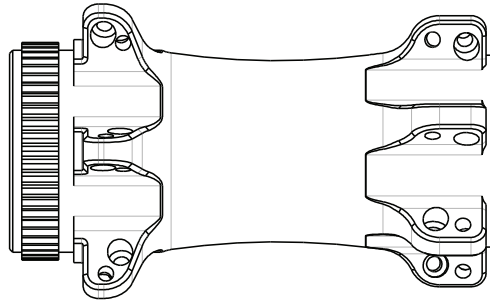

SUPER BUBBA FRONT 100 24H

ITEM #	PART #	DESCRIPTION	QTY
1	281-31519-K018	SRX CL 100/110 Bubba CL100 F 12mm Cap Kt	1
	281-31519-K017	SRX CL 100/110 Bubba CL100 F 15mm Cap Kt	1
2	281-32015-K005	SRX/Bubba CL F Hub Spacer Kit 100mm	1
3	281-37254-K001	Bubba/Bubba X 6902 Bearing Kit - qty 2	1

WARNING: The information contained herein is proprietary and confidential to Reynolds Cycling and Reynolds Cycling affiliates. This document is not intended for public distribution or disclosure. This document may be referenced and reproduced for and by Reynolds Cycling and Reynolds Cycling affiliates only.