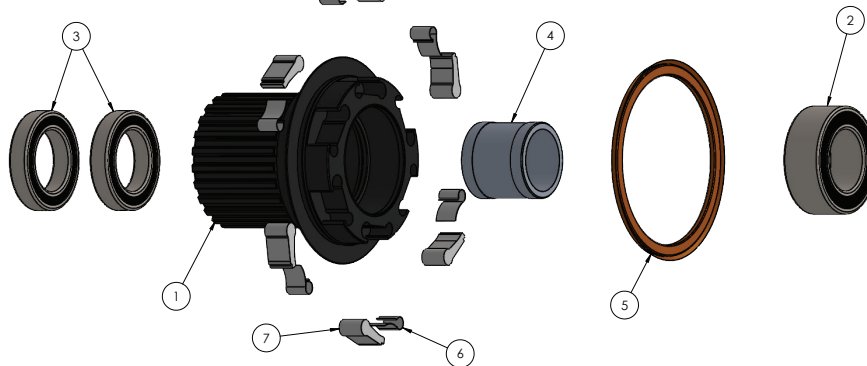

I9 HD MTN SP CL 28H 157X12, I9 HD MS

ITEM #	PART #	DESCRIPTION	QTY
1	N/A	Hub Shell	
2	22535	AXLE, I9 HDMTN REAR CL 157/12 HUB	1
3	20168	BEARING, ENDURO 61903 ABEC 5	1
4	20164	BEARING, I9 15307 A5	1
5	N/A	HYDRA 115t DRIVE RING	1
6	22532	FREEHUB, I9 HD MS 12-SPD MTN 6-PAWL	1
7	22541	END CAP, I9 HD RR MS 142/148/12 KIT	1
8	N/A	O-ring 1/16 X 9/16	1
9	N/A	See Item 7	
10	N/A	O-ring 17 X 1	1

ITEM #	PART #	DESCRIPTION	QTY
1	22530	FREEHUB, I9 HD SPL 10-SP MTN 6-PAWL	1
	22531	FREEHUB, I9 HD XD 11-SP MTN 6-PAWL	1
	22532	FREEHUB, I9 HD MS 12-SPD MTN 6-PAWL	1
2	423-39028-0001	BEARING, ENDURO 152610, I9 HYDRA MS FHB	1
3	20157	BEARING, 6802, ABEC 3, 2RS	2
4	N/A	HYDRA/101 MTN FREEHUB SPACER MICRO SPLINE	1
5	N/A	SEAL RING	
6	22548	HUB, I9 HYDRA MTN 6 PAWL SPRING KIT	1
7	N/A	HYDRA PAWL	6