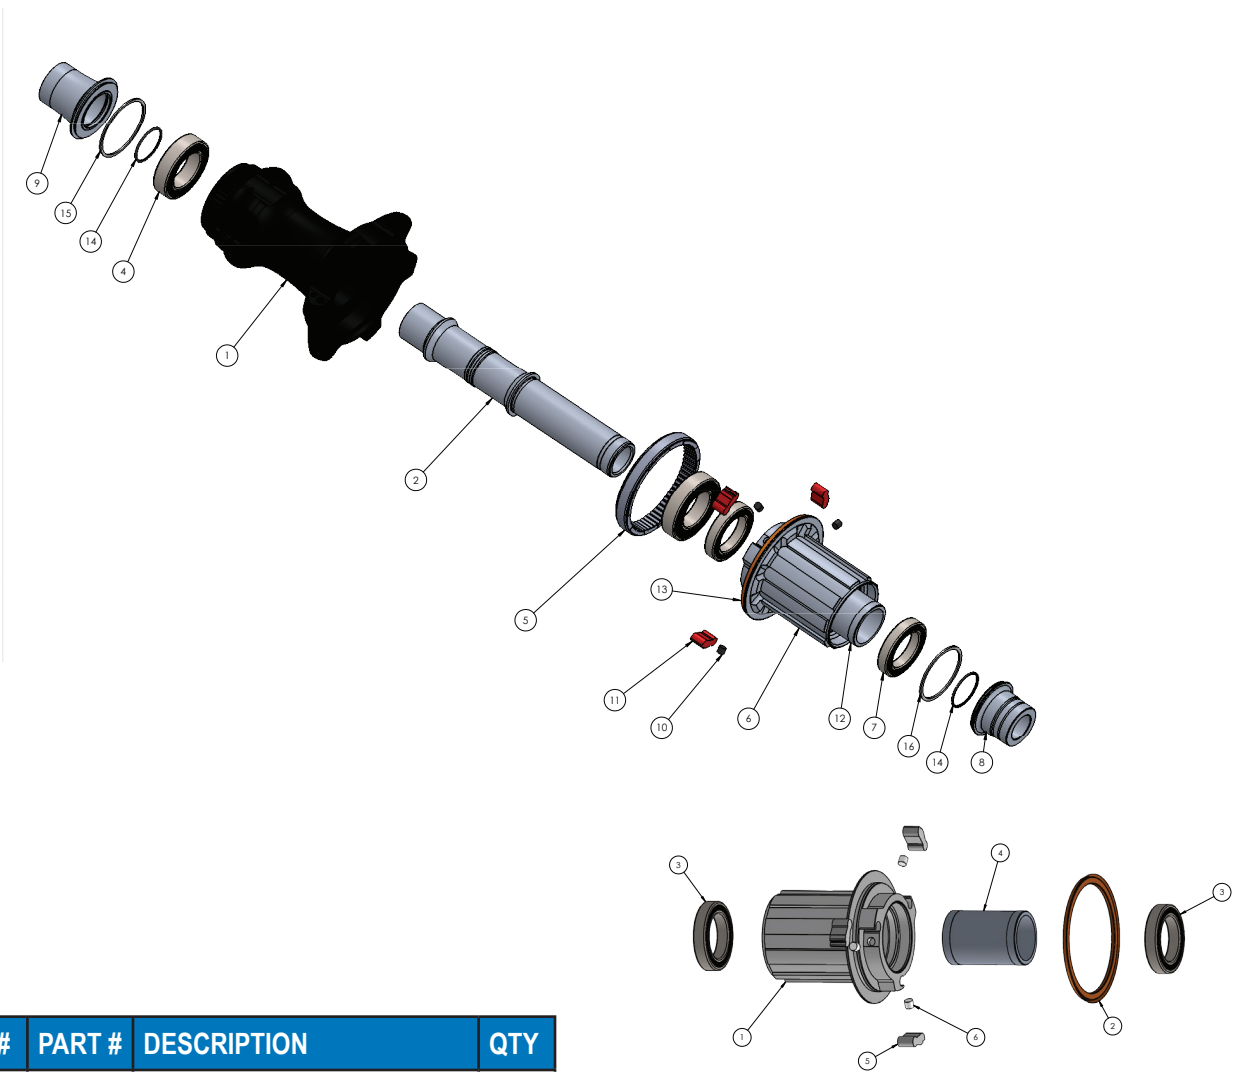

I9 DB CL 14212 SHIM 24H

ITEM #	PART #	DESCRIPTION	QTY
1	N/A	Hub Shell	
2	21791	AXLE, i9 DB REAR CL 15/12/135	1
3	20168	BEARING, ENDURO 61903 ABEC 5	1
4	20185	BEARING, MR17287	1
5	21771	RATCHET RING i9	1
6	21856	FREEHUB, i9 RB/DB SHIM 10/11SP	1
7	20167	BEARING, ENDURO 61803 ABEC 5	1
8	21871	END CAP, i9 DB REAR TA 12x142	1
9	N/A	See Item 8	
10	21847	HUB, i9 ROAD 3 PAWL SPRING KIT	1
11	N/A	Pawl	
12	21793	SPACER, i9 REAR AXLE	1
13	N/A	Seal Ring	
14	N/A	o-ring	
15	N/A	teflon seal	
16	N/A	teflon seal	

ITEM #	PART #	DESCRIPTION	QTY
1	21856	FREEHUB, i9 RB/DB SHIM 10/11SP	1
	21857	FREEHUB, i9 RB/DB XDR 11/12SPD	1
	21858	FREEHUB, i9 RB/DB CAMPY 11 SPD	1
	423-39272	FREEHUB, i9 CAMPY N3W TORCH 13SPD W/DS E	1
2	N/A	SEAL RING	
3	20167	BEARING, ENDURO 61803 ABEC 5	2
4	21793	SPACER, i9 REAR AXLE	1
5	N/A	PAWL	
6	21847	HUB, i9 ROAD 3 PAWL SPRING KIT	1

WARNING: The information contained herein is proprietary and confidential to Reynolds Cycling and Reynolds Cycling affiliates. This document is not intended for public distribution or disclosure. This document may be referenced and reproduced for and by Reynolds Cycling and Reynolds Cycling affiliates only.