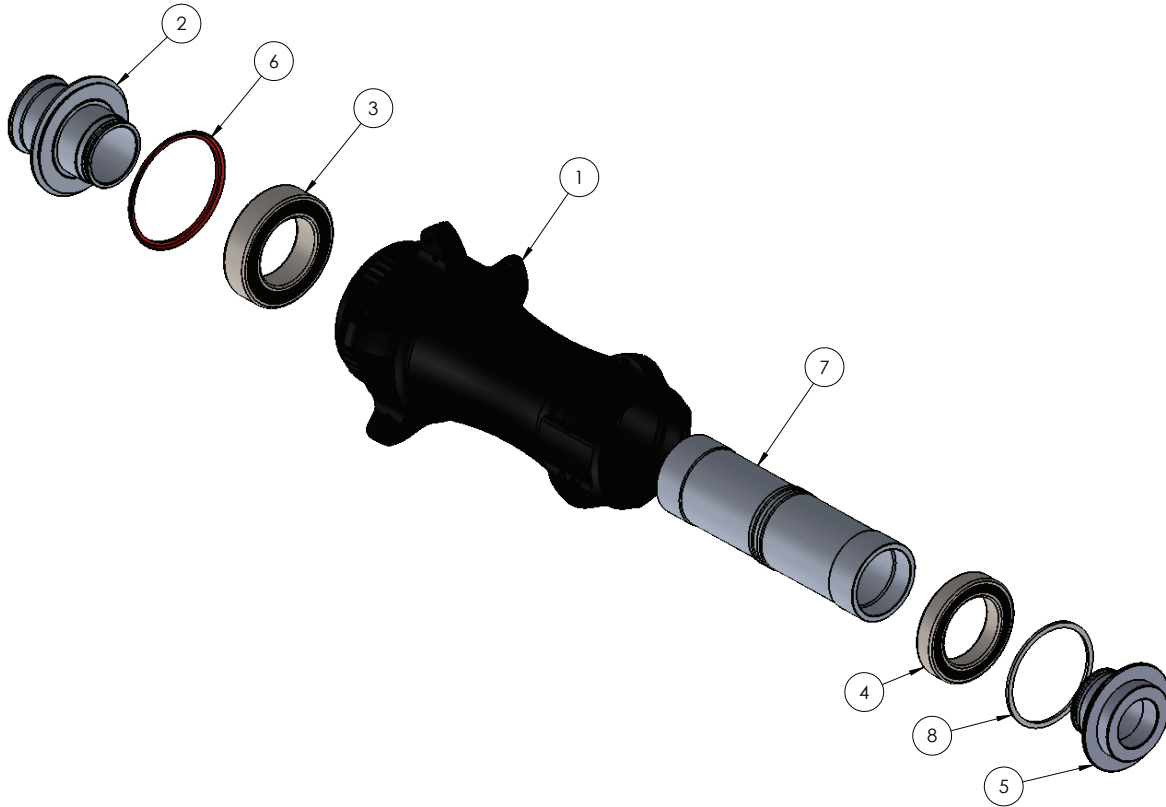

I9 DB CL 12MM FRONT 20H

ITEM #	PART #	DESCRIPTION	QTY
1		Hub Shell	1
2	21868	END CAP, i9 DB FRT TA 12x100	1
3	20185	BEARING, MR17287	1
4	20167	BEARING, ENDURO 61803 ABEC 5	1
5	N/A	See Item 2	
6	N/A		
7	21784	AXLE, I9 DB FRONT 12/15/100	1
8	N/A		