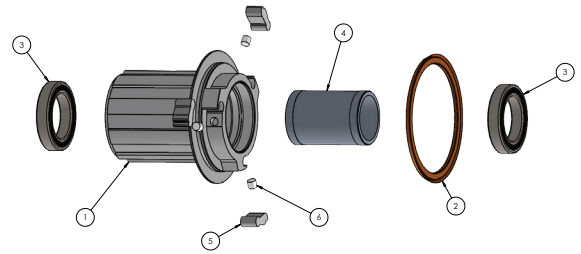

19 DB CL 14212 XDR 24H

ITEM #	PART #	DESCRIPTION	QTY
1	N/A	Hub Shell	
2	21791	AXLE, i9 DB REAR CL 15/12/135	1
3	20168	BEARING, ENDURO 61903 ABEC 5	1
4	20185	BEARING, MR17287	1
5	21771	RATCHET RING i9	1
6	20167	BEARING, ENDURO 61803 ABEC 5	1
7	21847	HUB, i9 ROAD 3 PAWL SPRING KIT	1
8	N/A	Pawl	
9	21793	SPACER, i9 REAR AXLE	1
10	N/A	Seal Ring	
11	N/A	o-ring	
12	N/A	teflon seal	
13	21871	END CAP, i9 DB REAR TA 12x142	1
14	21857	FREEHUB, i9 RB/DB XDR 11/12SPD	1
15	N/A	See 13	

ITEM #	PART #	DESCRIPTION	QTY
1	21856	FREEHUB, i9 RB/DB SHIM 10/11SP	1
	21857	FREEHUB, i9 RB/DB XDR 11/12SPD	1
	21858	FREEHUB, i9 RB/DB CAMPY 11 SPD	1
	423-39272	FREEHUB, i9 CAMPY N3W TORCH 13SPD W/DS E	1
2	N/A	SEAL RING	
3	20167	BEARING, ENDURO 61803 ABEC 5	2
4	21793	SPACER, i9 REAR AXLE	1
5	N/A	PAWL	
6	21847	HUB, i9 ROAD 3 PAWL SPRING KIT	1