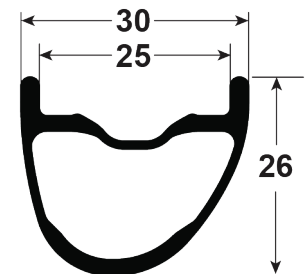

G650 PRO XDR

436-39259-1600	WS, BL G650 TSS CL XDR 24/24H 142	
436-39259-2000	W, BL G650 TSS CL FRNT 20H 100	1
436-39263-6200	D RIM, H2O BL G650 20H	1
20917	RIM TAPE, TUBELESS 28MM 5.5 M	1
21860	HUB, i9 DB CL 12MM FRONT 20H	1
21594	SPOKE, SPM CX-RAY SP 281MM BLK	10
21595	SPOKE, SPM CX-RAY SP 282MM BLK	10
20311	NIPPLE, EXT BLACK ALLOY SQ HEAD	20
441-39344-A050	W ACC KIT, BASE +50 ALLOY FRNT	1
20356	VALVE STEM, TL ALLOY 50MM BLK	1
21869	END CAP, i9 DB FRT TA 15x100	1
436-39259-2600	W, BL G650 TSS CL XDR 24H 142	1
436-39263-6240	D RIM, H2O BL G650 24H	1
20917	RIM TAPE, TUBELESS 28MM 5.5 M	1
21861	HUB, i9 DB CL 142/12 XD 24H	1
21529	SPOKE, SPM CX-RAY SP 274MM BLK	12
21577	SPOKE, SPM CX-RAY SP 278MM BLK	12
20311	NIPPLE, EXT BLACK ALLOY SQ HEAD	24
441-39343-A050	W ACC KIT, BASE +50 ALLOY	1
20356	VALVE STEM, TL ALLOY 50MM BLK	1

FREEHUB OPTIONS

21856	FREEHUB, i9 RB/DB SHIM 10/11SP
21857	FREEHUB, i9 RB/DB XDR 11/12SPD
21858	FREEHUB, i9 RB/DB CAMPY 11 SPD
423-39272	FREEHUB, i9 CAMPY N3W TORCH 13SPD W/DS E

END CAP OPTIONS

21867	END CAP, i9 DB FRT QR 9x100
21868	END CAP, i9 DB FRT TA 12x100
21870	END CAP, i9 DB FRT TA 15x100
21871	END CAP, i9 DB REAR QR 9x135
21872	END CAP, i9 DB REAR TA 12x135
21872	END CAP, i9 DB REAR TA 12x135

G700/G650