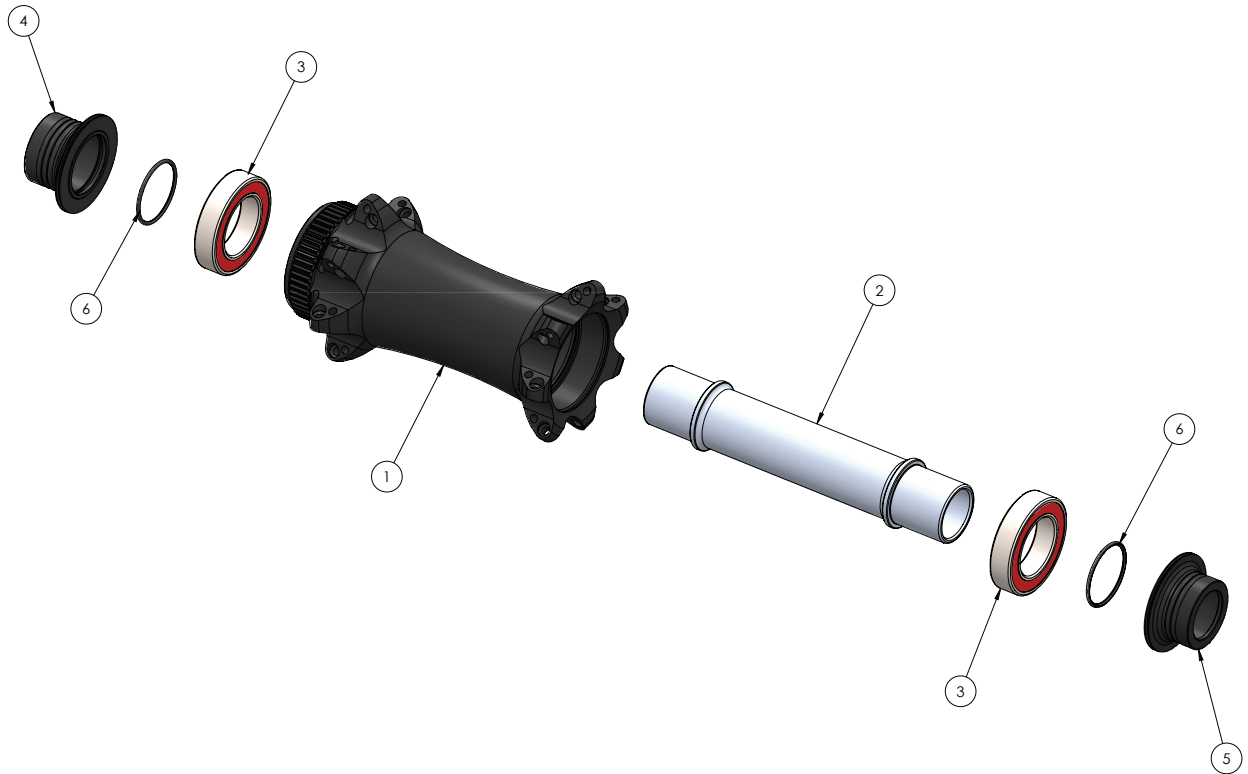

I9 HD MTN SP CL 28H 110X15 TA

ITEM #	PART #	DESCRIPTION	QTY
1		Hub Shell	1
2	22537	AXLE, I9 HDMTN FRT CL 110/15 HUB	1
3	20165	BEARING, ENDURO 18307 ABEC 5	2
4	22538	END CAP, I9 HDMTN FRNT 15MM KIT	1
5	N/A	see item 4	
6	N/A	o-ring 18mm x 1mm	2

WARNING: The information contained herein is proprietary and confidential to Reynolds Cycling and Reynolds Cycling affiliates. This document is not intended for public distribution or disclosure. This document may be referenced and reproduced for and by Reynolds Cycling and Reynolds Cycling affiliates only.