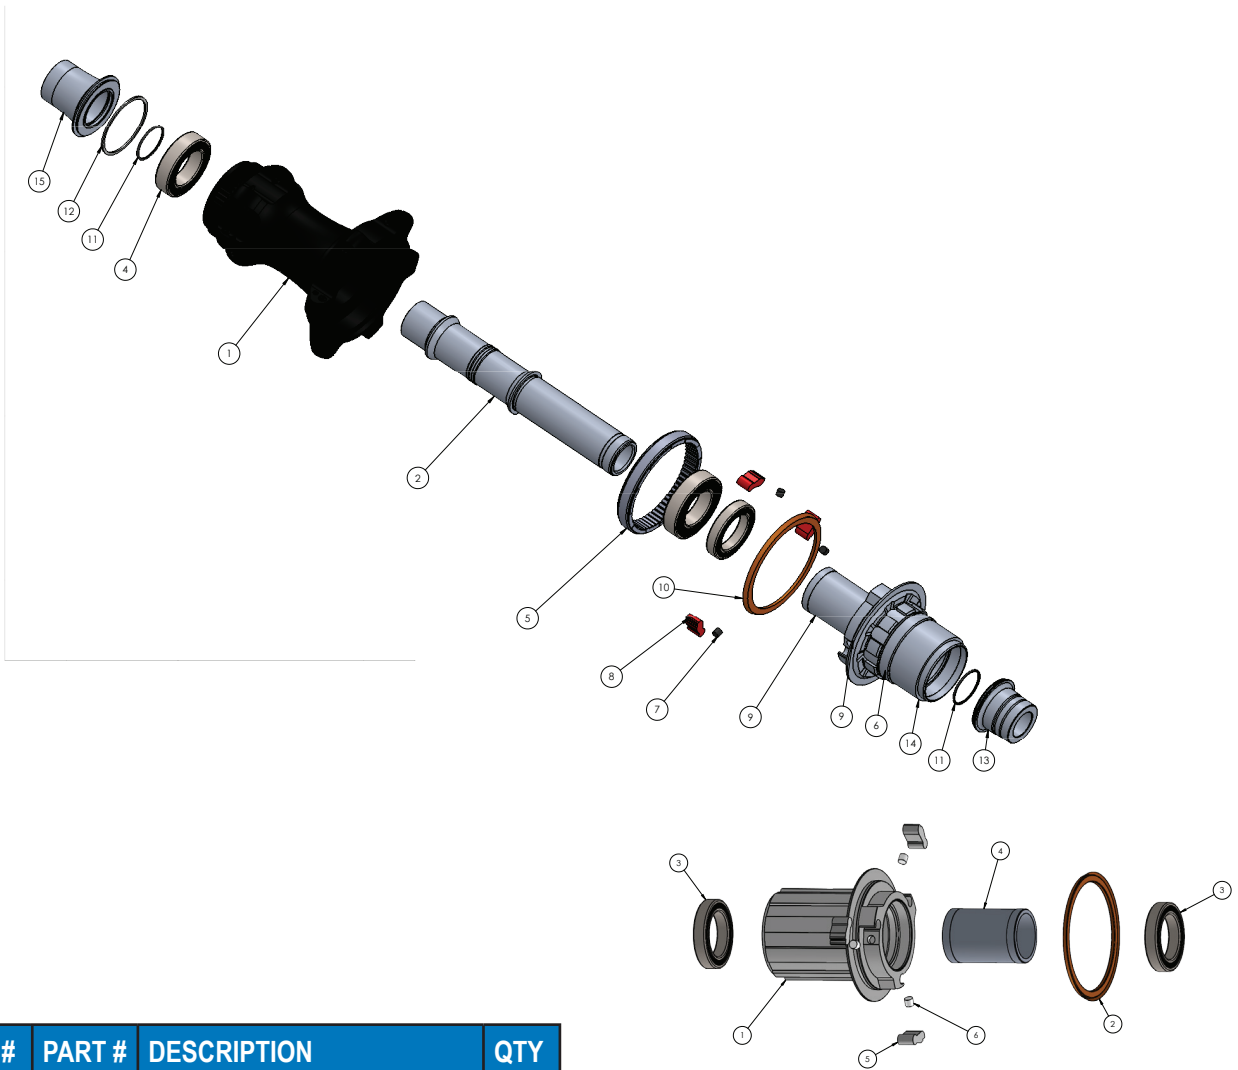

I9 DB CL 14212 XDR 24H

ITEM #	PART #	DESCRIPTION	QTY
1	N/A	Hub Shell	
2	21791	AXLE, i9 DB REAR CL 15/12/135	1
3	20168	BEARING, ENDURO 61903 ABEC 5	1
4	20185	BEARING, MR17287	1
5	21771	RATCHET RING i9	1
6	20167	BEARING, ENDURO 61803 ABEC 5	1
7	21847	HUB, i9 ROAD 3 PAWL SPRING KIT	1
8	N/A	Pawl	
9	21793	SPACER, i9 REAR AXLE	1
10	N/A	Seal Ring	
11	N/A	o-ring	
12	N/A	teflon seal	
13	21871	END CAP, i9 DB REAR TA 12x142	1
14	21857	FREEHUB, i9 RB/DB XDR 11/12SPD	1
15	N/A	See 13	

ITEM #	PART #	DESCRIPTION	QTY
1	21856	FREEHUB, i9 RB/DB SHIM 10/11SP	1
	21857	FREEHUB, i9 RB/DB XDR 11/12SPD	1
	21858	FREEHUB, i9 RB/DB CAMPY 11 SPD	1
	423-39272	FREEHUB, i9 CAMPY N3W TORCH 13SPD W/DS E	1
2	N/A	SEAL RING	
3	20167	BEARING, ENDURO 61803 ABEC 5	2
4	21793	SPACER, i9 REAR AXLE	1
5	N/A	PAWL	
6	21847	HUB, i9 ROAD 3 PAWL SPRING KIT	1