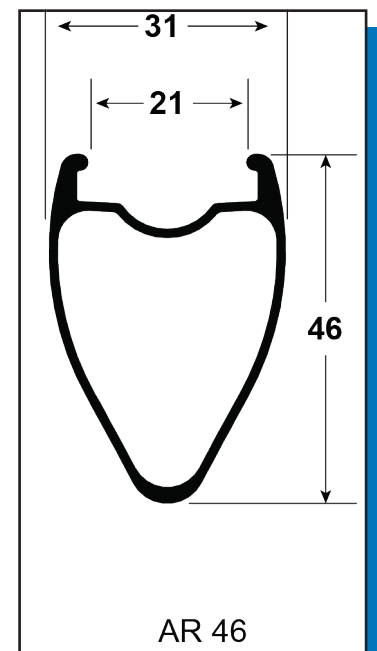

FREEHUB OPTIONS

281-31520-K006	SRC/SRX FH Body Kit HG Rd Alloy 3 Pawl
281-31520-K013	SRC/SRX FH Body Kit XDR Alloy 3 Pawl

END CAP OPTIONS

281-31519-K019	SRX CL Front QR End Cap Kit
281-31519-K018	SRX CL 100/110 Bubba CL100 F 12mm Cap Kt
281-31519-K017	SRX CL 100/110 Bubba CL100 F 15mm Cap Kt
281-31519-K020	SRX CL Rear QR HG End Cap Kit
281-31519-K014	SRX CL Rear 12mm HG End Cap Kit
281-31519-K021	SRX CL Rear QR XDR End Cap Kit
281-31519-K015	SRX CL Rear 12mm XDR End Cap Kit