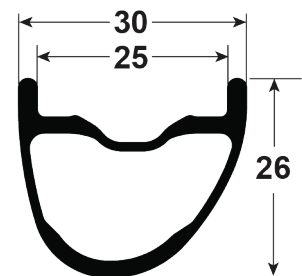

FREEHUB OPTIONS

22530	FREEHUB, I9 HD SPL 10-SP MTN 6-PAWL
22531	FREEHUB, I9HD XD 11SP MTN 6PAWL
22532	FREEHUB, I9 HD MS 12-SPD MTN 6-PAWL
22538	END CAP, I9 HDMTN FRNT 15MM KIT
22539	END CAP, I9 HDMTN FT TRQ 15MM KIT
22540	END CAP, I9 HD RR 142/148/12 KIT
22541	END CAP, I9 HD RR MS 142/148/12 KIT
22537	AXLE, I9HDMTN FRT CL15X110 HUB
22534	AXLE, I9 HDMTN REAR CL 12X148 HUB
22535	AXLE, I9 HDMTN REAR CL 12X157 HUB
20164	BEARING, I9 15307 A5
20165	BEARING, ENDURO 18307 ABEC 5
20168	BEARING, ENDURO 61903 ABEC 5
21852	O-Ring, I9 Rear17mm End Cap CL
21853	O-Ring, I9 Frt 25mm End Cap CL
22548	HUB I9 HYDRA 6 PAWL SPRING KIT

BL 259 XC