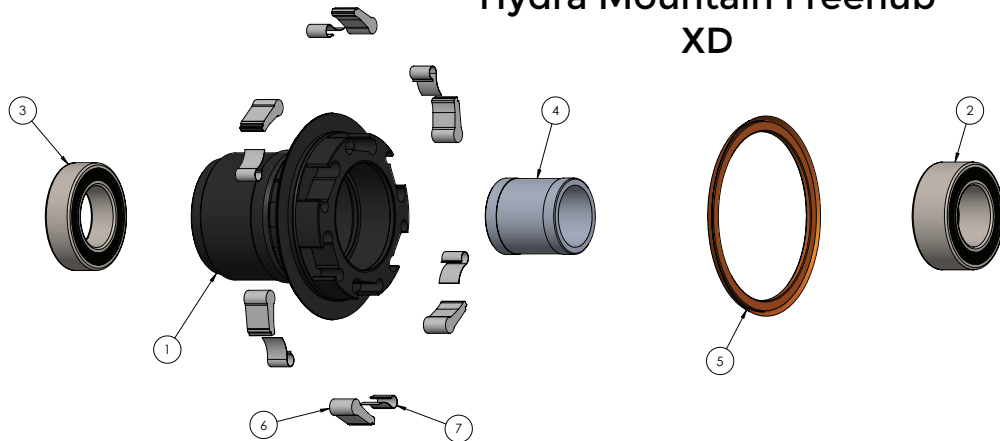

Hydra Mountain Freehub XD

ITEM #	PART #	DESCRIPTION	QTY
1	N/A	Hub Shell	
2	22535	AXLE, I9 HDMTN REAR CL 157/12 HUB	1
3	20168	BEARING, ENDURO 61903 ABEC 5	1
4	20164	BEARING, i9 15307 A5	1
5	N/A	HYDRA 115t DRIVE RING	1
6	22531	FREEHUB, I9 HD XD 11-SP MTN 6-PAWL	1
7	22540	END CAP, I9 HD RR 142/148/12 KIT	1
8	N/A	O-ring 1/16 X 9/16	1
9	N/A	See Item 7	
10	N/A	O-ring 17 X 1	1

ITEM #	PART #	DESCRIPTION	QTY
1	22530	FREEHUB, I9 HD SPL 10-SP MTN 6-PAWL	1
	22531	FREEHUB, I9 HD XD 11-SP MTN 6-PAWL	1
	22532	FREEHUB, I9 HD MS 12-SPD MTN 6-PAWL	1
2	423-39028-0001	BEARING, ENDURO 152610, I9 HYDRA MS FHB	1
3	20157	BEARING, 6802, ABEC 3, 2RS	2
4	N/A	HYDRA/101 MTN FREEHUB SPACER MICRO SPLINE	1
5	N/A	SEAL RING	
6	22548	HUB, I9 HYDRA MTN 6 PAWL SPRING KIT	1
7	N/A	HYDRA PAWL	6

WARNING: The information contained herein is proprietary and confidential to Reynolds Cycling and Reynolds Cycling affiliates. This document is not intended for public distribution or disclosure. This document may be referenced and reproduced for and by Reynolds Cycling and Reynolds Cycling affiliates only.