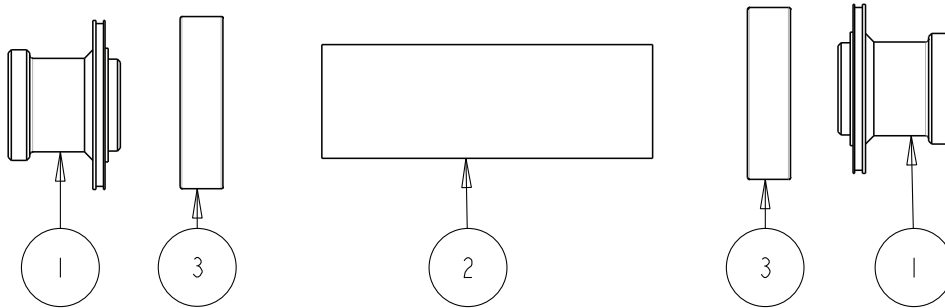

SUPER BUBBA FRONT 100 24H

ITEM #	PART #	DESCRIPTION	QTY
1	281-31519-K018	SRX CL 100/110 Bubba CL100 F 12mm Cap Kt	1
	281-31519-K017	SRX CL 100/110 Bubba CL100 F 15mm Cap Kt	1
2	281-32015-K005	SRX/Bubba CL F Hub Spacer Kit 100mm	1
3	281-37254-K001	Bubba/Bubba X 6902 Bearing Kit - qty 2	1

WARNING: The information contained herein is proprietary and confidential to Reynolds Cycling and Reynolds Cycling affiliates. This document is not intended for public distribution or disclosure. This document may be referenced and reproduced for and by Reynolds Cycling and Reynolds Cycling affiliates only.