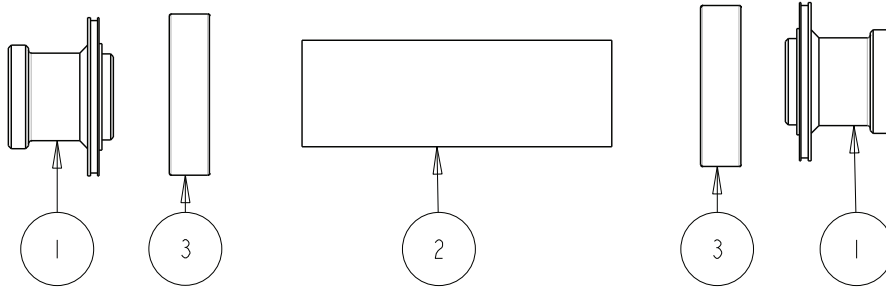

SUPER BUBBA FRONT 100 24H

ITEM #	PART #	DESCRIPTION	QTY
1	281-31519-K018	SRX CL 100/110 Bubba CLI00 F 12mm Cap Kit	1
	281-31519-K017	SRX CL 100/110 Bubba CLI00 F 15mm Cap Kit	1
2	281-32015-K005	SRX/Bubba CL F Hub Spacer Tube Kit 100mm	1
3	281-37254-K001	Bubba/Bubba X 6902 Bearing Kit	2

WARNING: The information contained herein is proprietary and confidential to Reynolds Cycling and Reynolds Cycling affiliates. This document is not intended for public distribution or disclosure. This document may be referenced and reproduced for and by Reynolds Cycling and Reynolds Cycling affiliates only.