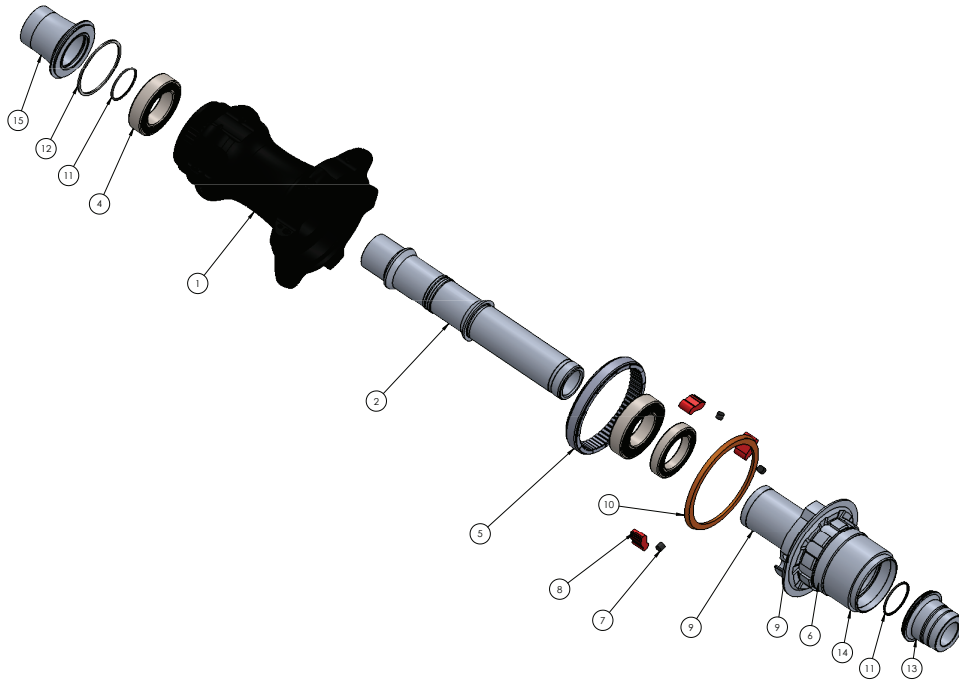

19 DB CL 14212 XDR 24H

ITEM #	PART #	DESCRIPTION	QTY
1	N/A	Hub Shell	
2	21791	AXLE, i9 DB REAR CL 15/12/135	1
3	20168	BEARING, ENDURO 61903 ABEC 5	1
4	20185	BEARING, MR17287	1
5	21771	RATCHET RING i9	1
6	20167	BEARING, ENDURO 61803 ABEC 5	1
7	21847	HUB, i9 ROAD 3 PAWL SPRING KIT	1
8	N/A	Pawl	
9	21793	SPACER, i9 REAR AXLE	1
10	N/A	Seal Ring	
11	N/A	o-ring	
12	N/A	teflon seal	
13	21871	END CAP, i9 DB REAR TA 12x142	1
14	21857	FREEHUB, i9 RB/DB XDR 11/12SPD	1
15	N/A	See 13	

ITEM #	PART #	DESCRIPTION	QTY
1	21856	FREEHUB, i9 RB/DB SHIM 10/11SP	1
	21857	FREEHUB, i9 RB/DB XDR 11/12SPD	1
	21858	FREEHUB, i9 RB/DB CAMPY 11 SPD	1
	423-39272	FREEHUB, i9 CAMPY N3W TORCH 13SPD W/DS E	1
2	N/A	SEAL RING	
3	20167	BEARING, ENDURO 61803 ABEC 5	2
4	21793	SPACER, i9 REAR AXLE	1
5	N/A	PAWL	
6	21847	HUB, i9 ROAD 3 PAWL SPRING KIT	1