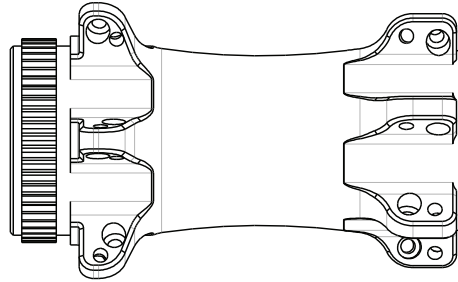

SUPER BUBBA FRONT 100 24H

ITEM #	PART #	DESCRIPTION	QTY
1	281-31519-K018	SRX CL 100/110 Bubba CLI00 F 12mm Cap Kit	1
	281-31519-K017	SRX CL 100/110 Bubba CLI00 F 15mm Cap Kit	1
2	281-32015-K005	SRX/Bubba CL F Hub Spacer Tube Kit 100mm	1
3	281-37254-K001	Bubba/Bubba X 6902 Bearing Kit	2

WARNING: The information contained herein is proprietary and confidential to Reynolds Cycling and Reynolds Cycling affiliates. This document is not intended for public distribution or disclosure. This document may be referenced and reproduced for and by Reynolds Cycling and Reynolds Cycling affiliates only.