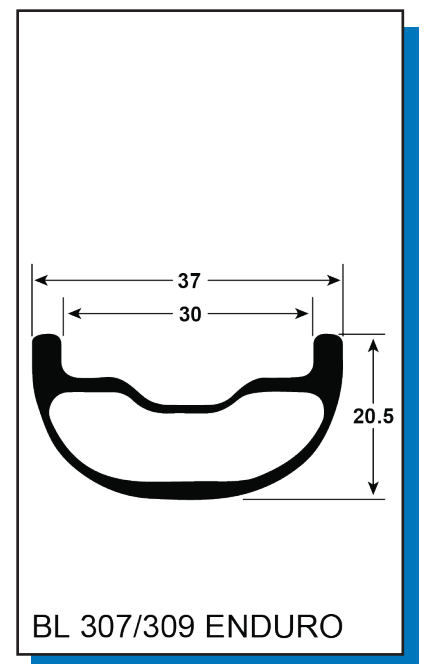

TR 307 EN 157

447-39558-1301	WS, TR307 ENDURO TSS MS/XD 157 28/28	
447-39558-2000	W, TR307 ENDURO TSS FRNT 110 28H	1
437-39558-5280	D RIM, TR307 DOWN 28H	1
427-39250-0002	RIM TAPE, TL 34MM 5.5M INSTALED	1
16-38384-C001	SRX CL F Hub 28h Blk 110x15	1
421-39692-0285	SPOKE, SPM SPRINT SP 285MM BLK	28
20355	NIPPLE, EXT BLACK BRASS SQ HEAD	28
425-39558-0001	DECAL, TR307 ENDURO 28H	1
441-39343-B045	ACC KIT, BASE +45 BRASS	1
21011	VALVE STEM, TUBELESS 45MM LONG	1
447-39558-2301	W, TR307 ENDURO TSS MS/XD 157 28H	1
437-39558-5280	D RIM, TR307 DOWN 28H	1
427-39250-0002	RIM TAPE, TL 34MM 5.5M INSTALED	1
16-38405-C006	SRX CL R Hub 28h 157x12 MS 3P AL/AL	1
421-39692-0285	SPOKE, SPM SPRINT SP 285MM BLK	28
20355	NIPPLE, EXT BLACK BRASS SQ HEAD	28
425-39558-0001	DECAL, TR307 ENDURO 28H	1
281-31520-K004	SRC/SRX FH Body Kit XD Alloy 3 Pawl	1
441-39343-B045	ACC KIT, BASE +45 BRASS	1
21011	VALVE STEM, TUBELESS 45MM LONG	1

FREEHUB OPTIONS

281-31520-K001	SRC/SRX FH Body Kit HG Steel 3 Pawl
281-31520-K002	SRC/SRX FH Body Kit HG Alloy 3 Pawl
281-31520-K003	SRC/SRX FH Body Kit XD Steel 3 Pawl
281-31520-K004	SRC/SRX FH Body Kit XD Alloy 3 Pawl
281-31520-K007	SRC/SRX FH Body Kit MS Alloy 3 Pawl
281-31520-K008	SRC/SRX FH Body Kit MS Steel 3 Pawl

END CAP OPTIONS

281-31519-K017	SRX CL Front 15mm End Cap Kit
281-31519-K014	SRX CL Rear 12mm HG End Cap Kit
281-31519-K015	SRX CL Rear 12mm XD End Cap Kit
281-31519-K016	SRX CL Rear 12mm MS End Cap Kit