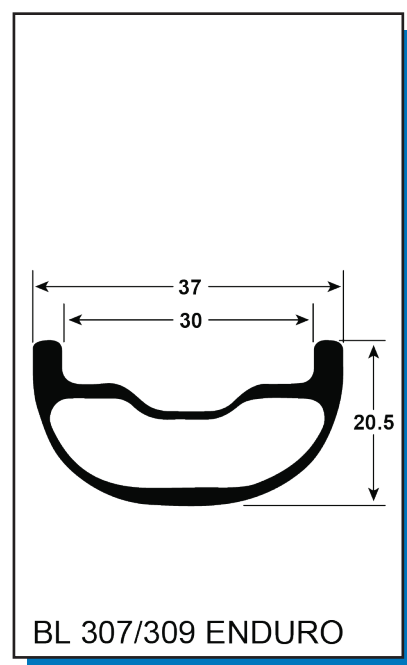

BLACKLABEL 307 EN EXPERT 157

447-40319-1301	WS, BL307 ENDURO EXPERT TSS MS/XD 157 28H	
447-40319-2000	W, BL307 ENDURO EXPERT TSS FRNT 110 28H	1
437-39556-6280	D RIM, H20 BL307 DOWN 28H	1
427-39250-0002	RIM TAPE,TL 34MM 5.5M INSTALED	1
16-38216-C001	Super Bubba Front 28h CL 110x15 Blk	1
21579	SPOKE, SPM CX-RAY SP 286MM BLK	28
20311	NIPPLE,EXT BLACK ALLOY SQ HEAD	28
441-39343-A040	ACC KIT, BASE +40 ALLOY	1
426-39345-A040	VALVE STEM 40MM ALLOY	1
447-40319-2301	W, BL 307 ENDURO EXPERT TSS MS/XD 157 28H	1
437-39556-6280	D RIM, H20 BL307 DOWN 28H	1
427-39250-0002	RIM TAPE,TL 34MM 5.5M INSTALED	1
16-38721-C003	Super Bubba X Rear 28h CL157x12 MS	1
21579	SPOKE, SPM CX-RAY SP 286MM BLK	28
20311	NIPPLE,EXT BLACK ALLOY SQ HEAD	28
281-38183-K002	Bubba X FH body Kit - SRAM XD Alloy	1
441-39343-A040	ACC KIT, BASE +40 ALLOY	1
426-39345-A040	VALVE STEM 40MM ALLOY	1

FREEHUB OPTIONS

281-38183-K001	Bubba X FH Body Kit - Shimano HG Alloy
281-38183-K002	Bubba X FH body Kit - SRAM XD Alloy
281-38183-K003	Bubba X FH Body Kit - Shimano MS Alloy

END CAP OPTIONS

281-37249-K007	Bubba CL 110x15 Front End Cap Kit Pair
281-37249-K008	Bubba X CL 12mm Rear End Cap Pair HG
281-37249-K009	Bubba X CL 12mm Rear End Cap Pair XD
281-37249-K010	Bubba X CL 12mm Rear End Cap Pair MS