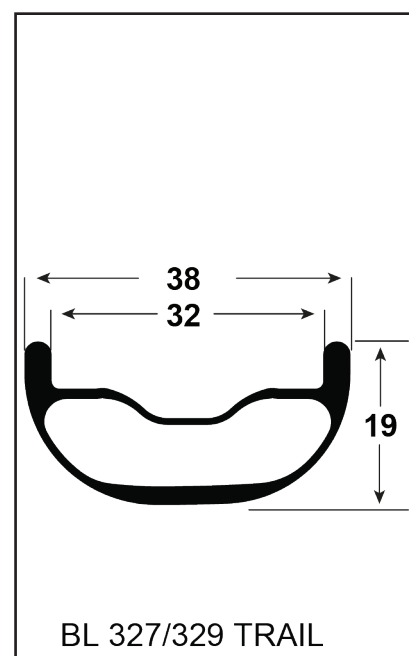

BLACKLABEL 327 TRAIL PRO 148 MS

447-39245-1300	WS, BL327 TRAIL PRO TSS 148 MS 28/28H	
447-39245-2000	W, BL327 TRAIL PRO TSS 110 FRNT 28H	1
437-38944-6280	D RIM, H2O BL 327 Trail 28H	1
427-39250-0002	RIM TAPE, TL 34MM 5.5M INSTALED	1
22544	HUB, I9 HD MTN SP CL 110/15 TA 28H	1
21743	SPOKE, SPM CX-RAY SP 289MM BLK	28
20311	NIPPLE, EXT BLACK ALLOY SQ HEAD	28
441-39343-A040	ACC KIT, BASE +40 ALLOY	1
426-39345-A040	VALVE STEM 40MM ALLOY	1
447-39245-2300	W, BL327 TRAIL PRO TSS 148 MS 28H	1
437-38944-6280	D RIM, H2O BL 327 Trail 28H	1
427-39250-0002	RIM TAPE, TL 34MM 5.5M INSTALED	1
22526	HUB, I9 HD MTN SP CL MS 148/12 28H	1
21743	SPOKE, SPM CX-RAY SP 289MM BLK	28
20311	NIPPLE, EXT BLACK ALLOY SQ HEAD	28
20311	NIPPLE, EXT BLACK ALLOY SQ HEAD	24
441-39343-A040	ACC KIT, BASE +40 ALLOY	1
426-39345-A040	VALVE STEM 40MM ALLOY	1

FREEHUB OPTIONS

22530	FREEHUB, I9 HD SPL 10-SP MTN 6-PAWL
22531	FREEHUB, I9 HD XD 11-SP MTN 6-PAWL
22532	FREEHUB, I9 HD MS 12-SPD MTN 6-PAWL

END CAP OPTIONS

22538	END CAP, I9 HD MTN FRNT 15MM KIT
22541	END CAP, I9 HD RR MS 142/148/12 KIT
22540	END CAP, I9 HD RR 142/148/12 KIT

BLACKLABEL 327 TRAIL PRO 157 MS