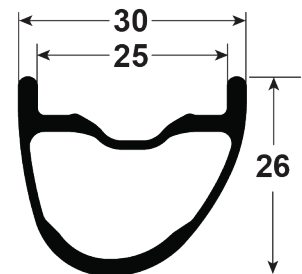

G700 PRO XDR

446-38956-1600	WS, BL G700 TSS CL XDR 20_24H 142	
446-38956-2000	W, BL G700 TSS CL FRNT 20H 100	1
436-38807-6200	D RIM, H20 BL G700 20H	1
20917	RIM TAPE, TUBELESS 28MM 5.5 M	1
21860	HUB, i9 DB CL 12MM FRONT 20H	1
21602	SPOKE, SPM CX-RAY SP 300MM BLK	10
21603	SPOKE, SPM CX-RAY SP 301MM BLK	10
20311	NIPPLE, EXT BLACK ALLOY SQ HEAD	20
441-39344-A050	W ACC KIT, BASE +50 ALLOY FRNT	1
20356	VALVE STEM, TL ALLOY 50MM BLK	1
21869	END CAP, i9 DB FRT TA 15x100	1
446-38956-2600	W, BL G700 TSS CL XDR 24H 142	1
436-38807-6240	D RIM, H20 BL G700 24H	1
20917	RIM TAPE, TUBELESS 28MM 5.5 M	1
21861	HUB, i9 DB CL 142/12 XD 24H	1
21745	SPOKE, SPM CX-RAY SP 295MM BLK	12
21599	SPOKE, SPM CX-RAY SP 296MM BLK	12
20311	NIPPLE, EXT BLACK ALLOY SQ HEAD	24
441-39343-A050	W ACC KIT, BASE +50 ALLOY	1
20356	VALVE STEM, TL ALLOY 50MM BLK	1

FREEHUB OPTIONS

21856	FREEHUB, i9 RB/DB SHIM 10/11SP
21857	FREEHUB, i9 RB/DB XDR 11/12SPD
21858	FREEHUB, i9 RB/DB CAMPY 11 SPD
423-39272	FREEHUB, i9 CAMPY N3W TORCH 13SPD W/DS E

END CAP OPTIONS

21867	END CAP, i9 DB FRT QR 9x100
21868	END CAP, i9 DB FRT TA 12x100
21879	END CAP, i9 DB FRT TA 15x100
21870	END CAP, i9 DB REAR QR 9x135
21871	END CAP, i9 DB REAR TA 12x142
21872	END CAP, i9 DB REAR TA 12x135

G700/G650