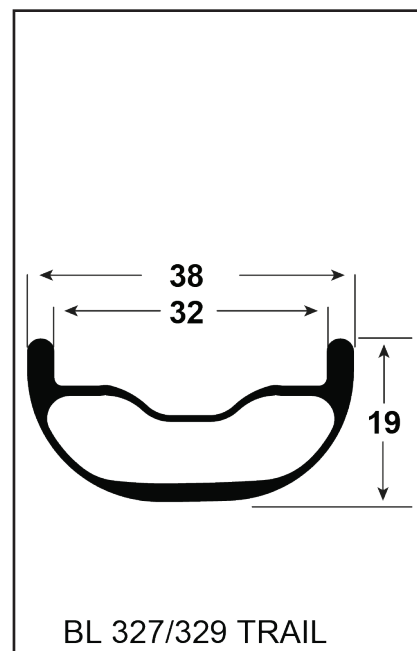

BLACKLABEL 329 TRAIL EXPERT 157

447-39248-1301	WS, BL329 TRAIL EXPERT TSS 157 MS/XD 28/28H	
447-39248-2000	W, BL329 TRAIL EXPERT TSS 110 FRNT 28H	1
437-38943-6280	D RIM, H2O BL 329 Trail 28h	1
427-39250-0002	RIM TAPE, TL 34MM 5.5M INSTALED	1
16-38216-C001	Super Bubba Front 28h CL 110x15 Blk	1
21747	SPOKE, SPM CX-RAY SP 306MM BLK	14
21747	SPOKE, SPM CX-RAY SP 306MM BLK	14
20311	NIPPLE, EXT BLACK ALLOY SQ HEAD	28
441-39343-A040	ACC KIT, BASE +40 ALLOY	1
426-39345-A040	VALVE STEM 40MM ALLOY	1
447-39248-2301	W, BL329 TRAIL EXPERT TSS 157 MS/XD 28H	1
437-38943-6280	D RIM, H2O BL 329 Trail 28h	1
427-39250-0002	RIM TAPE, TL 34MM 5.5M INSTALED	1
16-38217-C003	Super Bubba X Rear 28h CL148x12 MS BLK	1
21747	SPOKE, SPM CX-RAY SP 306MM BLK	14
21747	SPOKE, SPM CX-RAY SP 306MM BLK	14
20311	NIPPLE, EXT BLACK ALLOY SQ HEAD	28
441-39343-A040	ACC KIT, BASE +40 ALLOY	1
426-39345-A040	VALVE STEM 40MM ALLOY	1

FREEHUB OPTIONS

281-38183-K001	Bubba X FH Body Kit - Shimano HG Alloy
281-38183-K002	Bubba X FH body Kit - SRAM XD Alloy
281-38183-K003	Bubba X FH Body Kit - Shimano MS Alloy

END CAP OPTIONS

281-37249-K007	Bubba CL 110x15 Front End Cap Kit Pair
281-37249-K008	Bubba X CL 12mm Rear End Cap Pair HG
281-37249-K009	Bubba X CL 12mm Rear End Cap Pair XD
281-37249-K010	Bubba X CL 12mm Rear End Cap Pair MS