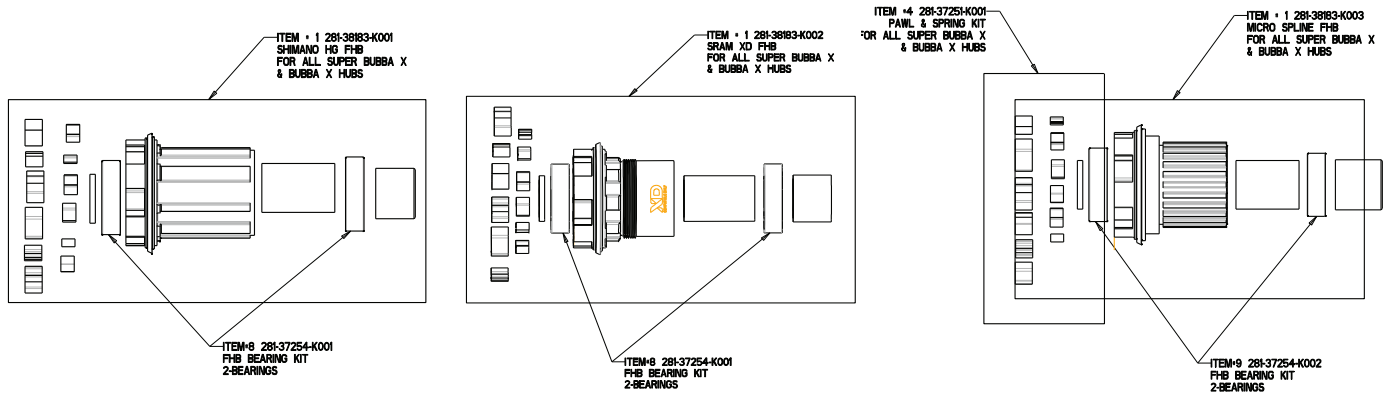

SUPER BUBBA X CENTERLOCK

ITEM #	PART #	DESCRIPTION	QTY
1	281-38183-K001	Bubba X FH Body Kit - Shimano HG Alloy	1
	281-38183-K002	Bubba X FH body Kit - SRAM XD Alloy	1
	281-38183-K003	Bubba X FH Body Kit - Shimano MS Alloy	1
2	281-37249-K008	Bubba X CL 12mm Rear End Cap Pair HG	1
	281-37249-K009	Bubba X CL 12mm Rear End Cap Pair XD	1
	281-37249-K010	Bubba X CL 12mm Rear End Cap Pair MS	1
3	281-37250-K002	Bubba X Ratchet ring kit - Qty 1	1
4	281-37251-K001	Bubba/Bubba X Pawl Kit	1
5	281-37255-K001	Bubba/Bubba X Locking ring kit	1
6	281-37253-K006	Bubba X CL 148 R hub sheel space tube kit	1
7	281-37256-K001	Bubba/Bubba X 148x12 Axle Kit - Alloy	1
	281-37256-K002	Bubba/Bubba X 148x12 Axle Kit - Steel	1
	281-37256-K003	Bubba/Bubba X 157x12 Axle Kit - Alloy	1
8	281-37256-K004	Bubba/Bubba X 157x12 Axle Kit - Steel	1
	281-37254-K001	Bubba/Bubba X 6902 Bearing Kit -qty 2	1
9	281-37254-K002	Bubba/Bubba X MS FH Bearing Kit	1