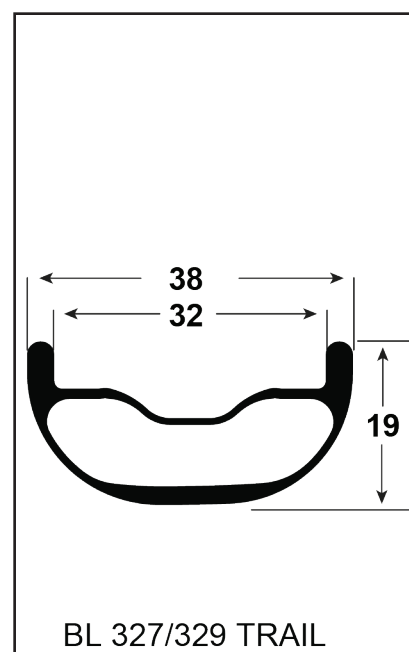

BLACKLABEL 329 TRAIL PRO 148 MS

447-39246-1300	WS, BL329 TRAIL PRO TSS 148 MS 28/28H	
447-39246-2000	W, BL329 TRAIL PRO TSS 110 FRNT 28H	1
437-38943-6280	D RIM, H2O BL 329 Trail 28h	1
427-39250-0002	RIM TAPE, TL 34MM 5.5M INSTALED	1
22544	HUB, I9 HDMTN SP CL 110/15 TA 28H	1
421-39551-0307	SPOKE, SPM CX-RAY SP 307MM BLK	28
20311	NIPPLE, EXT BLACK ALLOY SQ HEAD	28
441-39343-A040	ACC KIT, BASE +40 ALLOY	1
426-39345-A040	VALVE STEM 40MM ALLOY	1
447-39246-2300	W, BL 329 TRAILPRO TSS 148 MS 28H	1
437-38943-6280	D RIM, H2O BL 329 Trail 28h	1
427-39250-0002	RIM TAPE, TL 34MM 5.5M INSTALED	1
22526	HUB, I9 HDMTN SP CL MS 148/12 28H	1
421-39551-0307	SPOKE, SPM CX-RAY SP 307MM BLK	28
20311	NIPPLE, EXT BLACK ALLOY SQ HEAD	28
441-39343-A040	ACC KIT, BASE +40 ALLOY	1
426-39345-A040	VALVE STEM 40MM ALLOY	1

FREEHUB OPTIONS

22530	FREEHUB, I9 HD SPL 10-SP MTN 6-PAWL
22531	FREEHUB, I9 HD XD 11-SP MTN 6-PAWL
22532	FREEHUB, I9 HD MS 12-SPD MTN 6-PAWL

END CAP OPTIONS

22538	END CAP, I9 HDMTN FRNT 15MM KIT
22541	END CAP, I9 HD RR MS 142/148/12 KIT
22540	END CAP, I9 HD RR 142/148/12 KIT

BLACKLABEL 329 TRAIL PRO 157 MS