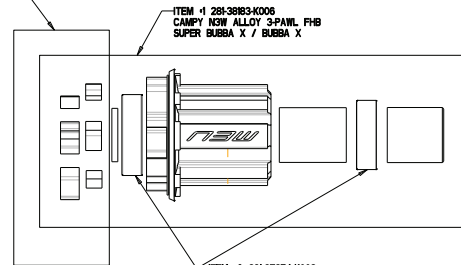

SUPER BUBBA X 142 24H

ITEM #	PART #	DESCRIPTION	QTY
1	281-38138-K004	Bubba X FH Body Kit - Shimano HGR Alloy	1
	281-38138-K005	Bubba X FH Body Kit - SRAM XDR Alloy	1
	281-38138-K006	Bubba X FH Body Kit - Campy N3W Alloy	1
2	281-37249-K008	Bubba X CL 12mm Rear End Cap Pair HG	1
	281-37249-K009	Bubba X CL 12mm Rear End Cap Pair XD	1
	281-37249-K0012	Bubba X CL 12mm Rear End Cap Pair N3W	1
3	281-37250-K002	Bubba X Ratchet Ring Kit	1
4	281-37250-K001	Bubba/Bubba X Pawl Kit	1
5	281-37255-K001	Bubba/Bubba X Locking Ring Kit	1
6	281-37253-K008	Bubba X CL 142 R Hub Shell Spacer Tube Kit	1
7	281-37256-K005	Bubba X CL 142x12 Axle Kit - Alloy	1
8	281-37254-K001	Bubba/Bubba X 6902 Bearing Kit	2
9	281-37254-K002	Bubba/Bubba X MS/N3W/XDR FHB Bearing Kit	1