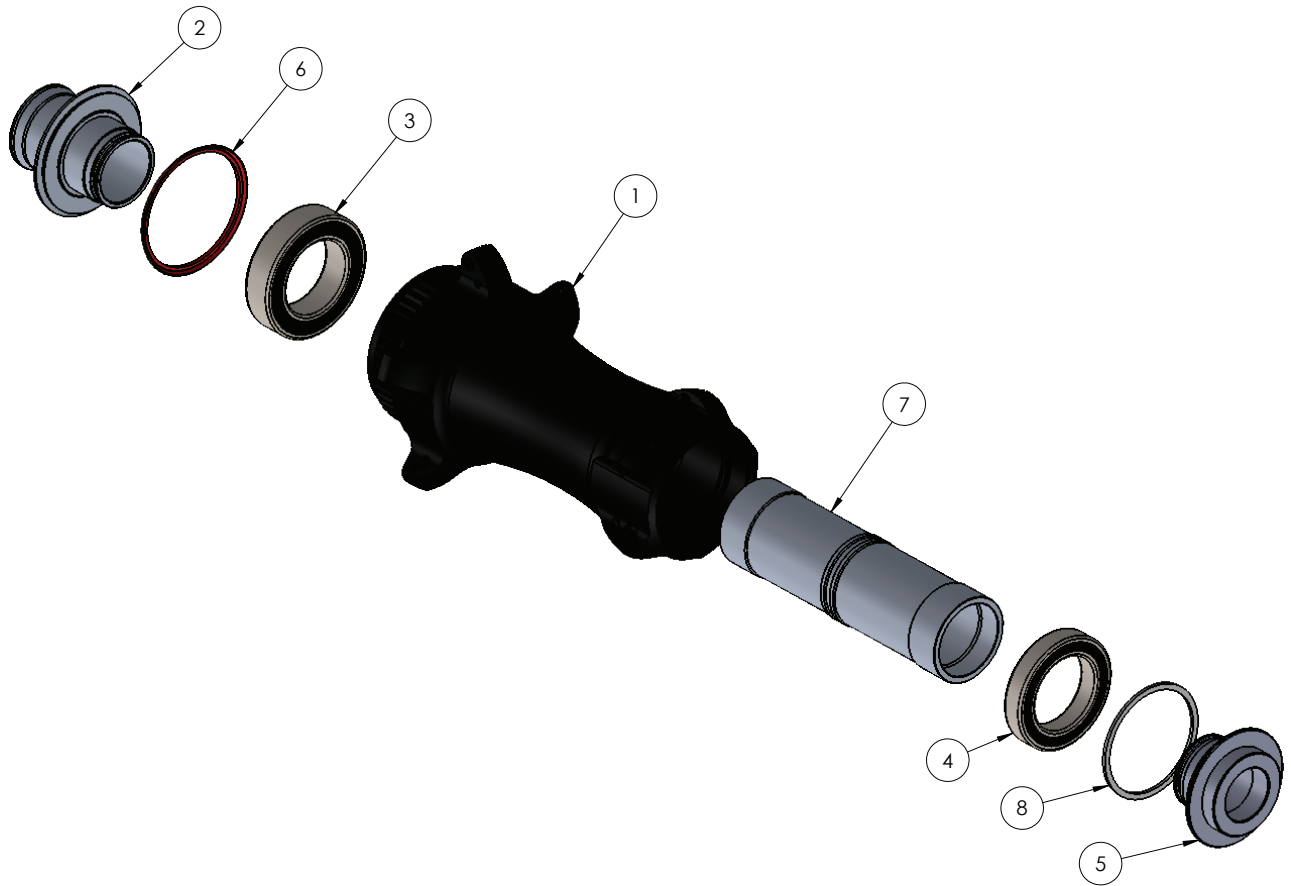

19 DB CL 12MM FRONT 20H

ITEM #	PART #	DESCRIPTION	QTY
1		Hub Shell	1
2	21868	END CAP, I9 DB FRT TA 12x100	1
3	20185	BEARING, MR17287	1
4	20167	BEARING, ENDURO 61803 ABEC 5	1
5	N/A	See Item 2	
6	N/A		
7	21784	AXLE, I9 DB FRONT 12/15/100	1
8	N/A		

WARNING: The information contained herein is proprietary and confidential to Reynolds Cycling and Reynolds Cycling affiliates. This document is not intended for public distribution or disclosure. This document may be referenced and reproduced for and by Reynolds Cycling and Reynolds Cycling affiliates only.