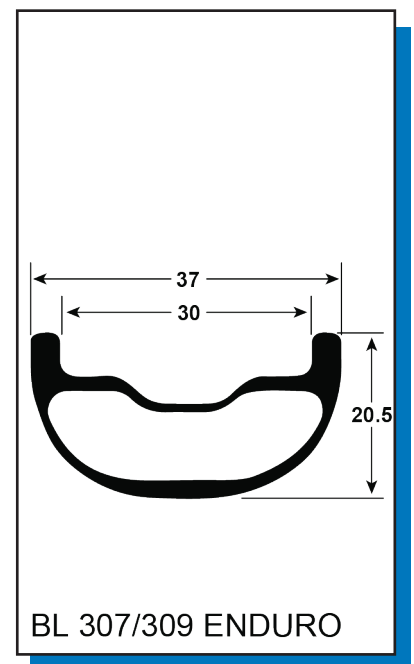

BLACKLABEL 309 EN PRO 157 XD

447-39555-1501	WS, BL309 ENDURO PRO TSS XD 157 28/28	
447-39555-2000	W, BL309 ENDURO PRO TSS FRNT 110 28H	1
437-39555-6280	D RIM, H20 BL309 DOWN 28H	1
427-39250-0002	RIM TAPE, TL 34MM 5.5M INSTALED	1
22544	HUB, I9 HDMTN SP CL 110/15 TA 28H	1
21747	SPOKE, SPM CX-RAY SP 306MM BLK	28
20311	NIPPLE, EXT BLACK ALLOY SQ HEAD	28
441-39343-A040	ACC KIT, BASE +40 ALLOY	1
426-39345-A040	VALVE STEM 40MM ALLOY	1
447-39555-2300	W, BL309 ENDURO PRO TSS MS 148 28H	1
437-39555-6280	D RIM, H20 BL309 DOWN 28H	1
427-39250-0002	RIM TAPE, TL 34MM 5.5M INSTALED	1
22526	HUB, I9 HDMTN SP CL MS 148/12 28H	1
21747	SPOKE, SPM CX-RAY SP 306MM BLK	28
20311	NIPPLE, EXT BLACK ALLOY SQ HEAD	28
441-39343-A040	ACC KIT, BASE +40 ALLOY	1
426-39345-A040	VALVE STEM 40MM ALLOY	1