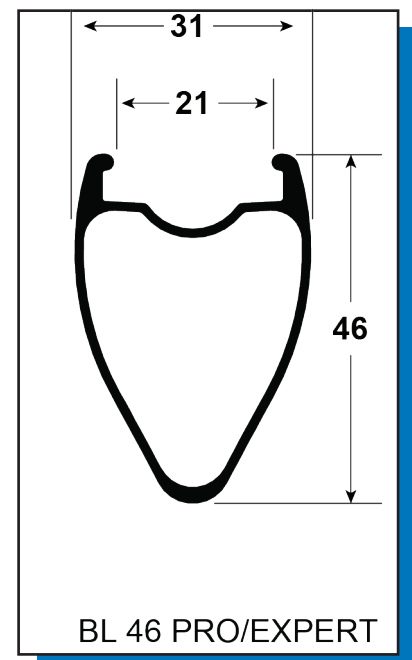

445-39436-1200	WS, BL46 EXPERT TL DB HG 24/24H 142	
445-39436-2000	W, BL46 EXPERT TL DB FRNT 24H 100	1
435-39435-6241	D RIM, H20 BL46 24H	1
20918	RIM TAPE, TL 22MM 5.5M INSTALLED	1
16-38965-C001	Super Bubba X Front 12 x 100	1
21597	SPOKE, SPM CX-RAY 279MM SP BLK	12
21594	SPOKE, SPM CX-RAY 281MM SP BLK	12
20911	NIPPLE, HEX HIDDEN INTERNAL	24
441-39408-A060	W ACC KIT, BASE +60 ALLOY FRNT SBX	1
20357	VALVE STEM, TL ALLOY 60MM BLK	1
281-31519-K017	SRX CL 100/110 Bubba CL 100 F 15mm Cap Kit	1
445-39436-2200	W, BL46 EXPERT TL DB HGR/XDR 24H 142	1
435-39435-6241	D RIM, H20 BL46 24H	1
20918	RIM TAPE, TL 22MM 5.5M INSTALLED	1
16-38966-C001	Super Bubba X Rear 12x142 Shimano HG 11SPD 3-pawl	1
21529	SPOKE, SPM CX-RAY 274MM SP BLK	12
21577	SPOKE, SPM CX-RAY 278MM SP BLK	12
20911	NIPPLE, HEX HIDDEN INTERNAL	24
281-38183-K005	Bubba X FH body Kit - SRAM XDR Alloy	1
441-39343-B055	W ACC KIT, BASE +55 BRASS	1
20356	VALVE STEM, TL ALLOY 50MM BLK	1

FREEHUB OPTIONS

281-38183-K004	Bubba X FH Body Kit - Shimano GH R Alloy
281-38183-K005	Bubba X FH Body Kit - SRAM XDR Alloy
281-38183-K006	Bubba X FH Body Kit - Campy N3W Alloy

END CAP OPTIONS

281-31519-K018	SRX CL 100/110 Bubba CL100 F 12mm Cap Kt
281-31519-K017	SRX CL 100/110 Bubba CL100 F 15mm Cap Kt
281-31519-K020	SRX CL Rear QR HG End Cap Kit
281-31519-K014	SRX CL Rear 12mm HG End Cap Kit
281-31519-K021	SRX CL Rear QR XDR End Cap Kit
281-31519-K015	SRX CL Rear 12mm XDR End Cap Kit
281-31519-K015	SRX CL Rear 12mm XDR End Cap Kit