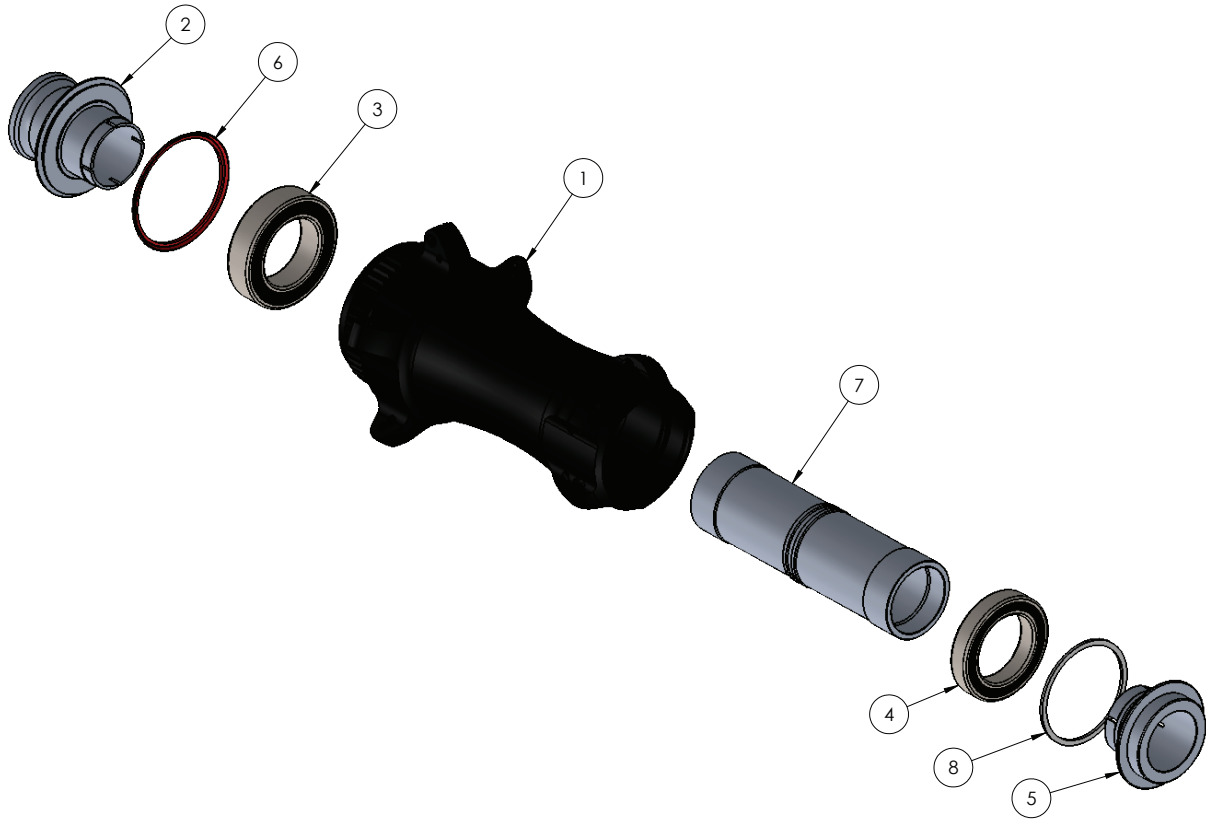

19 DB CL 15MM FRONT 20H

ITEM #	PART #	DESCRIPTION	QTY
1		Hub Shell	1
2	21840	END CAP, I9 FRONT 15mm KIT	1
3	20185	BEARING, MR17287	1
4	20167	BEARING, ENDURO 61803 ABEC 5	1
5	N/A	See Item 2	
6	N/A		
7	21784	AXLE, I9 DB FRONT 12/15/100	1
8	N/A