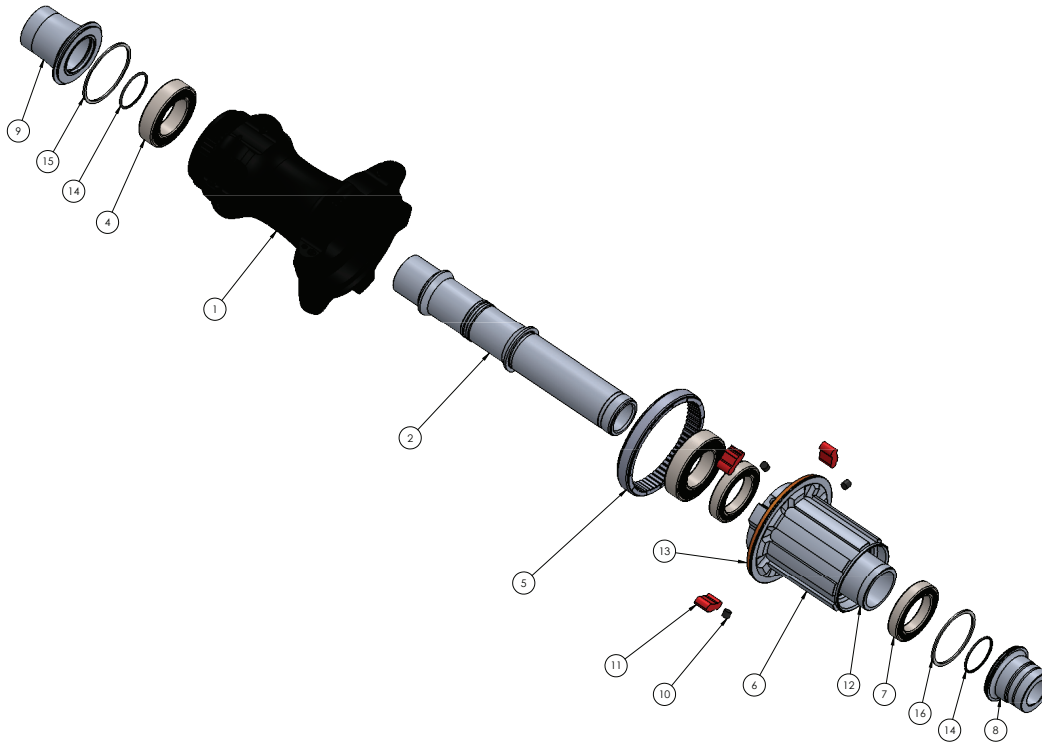

19 DB CL 14212 SHIM 24H

ITEM #	PART #	DESCRIPTION	QTY
1	N/A	Hub Shell	
2	21791	AXLE, i9 DB REAR CL 15/12/135	1
3	20168	BEARING, ENDURO 61903 ABEC 5	1
4	20185	BEARING, MR17287	1
5	21771	RATCHET RING i9	1
6	21856	FREEHUB, i9 RB/DB SHIM 10/11SP	1
7	20167	BEARING, ENDURO 61803 ABEC 5	1
8	21871	END CAP, i9 DB REAR TA 12x142	1
9	N/A	See Item 8	
10	21847	HUB, i9 ROAD 3 PAWL SPRING KIT	1
11	N/A	Pawl	
12	21793	SPACER, i9 REAR AXLE	1
13	N/A	Seal Ring	
14	N/A	o-ring	
15	N/A	teflon seal	
16	N/A	teflon seal	

ITEM #	PART #	DESCRIPTION	QTY
1	21856	FREEHUB, i9 RB/DB SHIM 10/11SP	1
	21857	FREEHUB, i9 RB/DB XDR 11/12SPD	1
	21858	FREEHUB, i9 RB/DB CAMPY 11 SPD	1
	423-39272	FREEHUB, i9 CAMPY N3W TORCH 13SPD W/DS E	1
2	N/A	SEAL RING	
3	20167	BEARING, ENDURO 61803 ABEC 5	2
4	21793	SPACER, i9 REAR AXLE	1
5	N/A	PAWL	
6	21847	HUB, i9 ROAD 3 PAWL SPRING KIT	1

WARNING: The information contained herein is proprietary and confidential to Reynolds Cycling and Reynolds Cycling affiliates. This document is not intended for public distribution or disclosure. This document may be referenced and reproduced for and by Reynolds Cycling and Reynolds Cycling affiliates only.