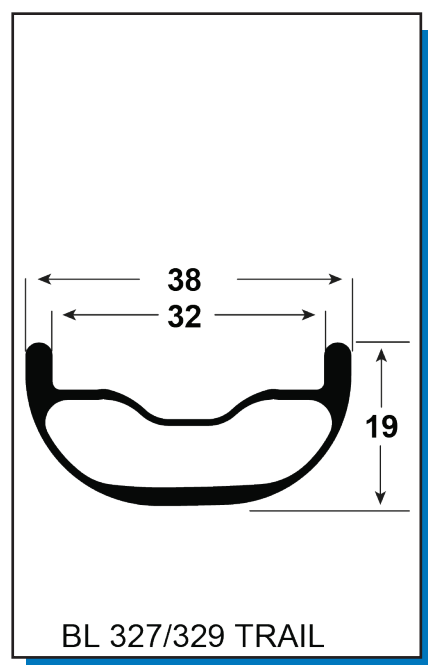

BLACKLABEL 307 EN PRO 157 XD

447-39556-1501	WS, BL307 ENDURO PRO TSS XD 157 28/28	
447-39556-2000	W, BL307 ENDURO PRO TSS FRNT 110 28H	1
437-39556-6280	D RIM, H20 BL307 DOWN 28H	1
427-39250-0002	RIM TAPE, TL 34MM 5.5M INSTALED	1
22544	HUB, I9 HD MTN SP CL 110/15 TA 28H	1
21768	SPOKE, SPM CX-RAY SP 287MM BLK	28
20311	NIPPLE, EXT BLACK ALLOY SQ HEAD	28
441-39343-A040	ACC KIT, BASE +40 ALLOY	1
426-39345-A040	VALVE STEM 40MM ALLOY	1
447-39556-2501	W, BL307 ENDURO PRO TSS XD 157 28H	1
437-39556-6280	D RIM, H20 BL307 DOWN 28H	1
427-39250-0002	RIM TAPE, TL 34MM 5.5M INSTALED	1
22528	HUB, I9 HD MTN SP CL XD 157/12 28H	1
21768	SPOKE, SPM CX-RAY SP 287MM BLK	28
20311	NIPPLE, EXT BLACK ALLOY SQ HEAD	28
441-39343-A040	ACC KIT, BASE +40 ALLOY	1
426-39345-A040	VALVE STEM 40MM ALLOY	1