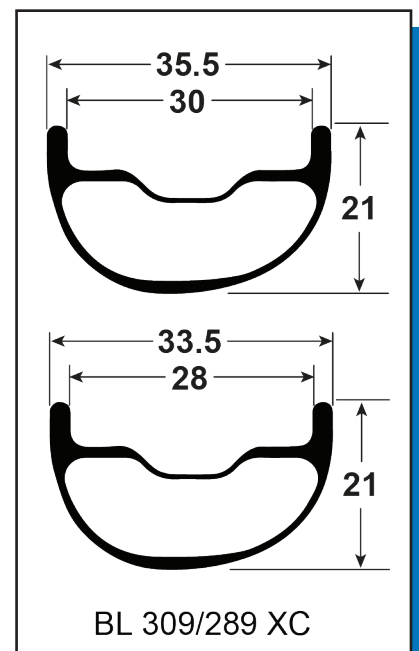

FREEHUB OPTIONS

22530	FREEHUB, I9HD SPL 10SP MTN6PAWL
22531	FREEHUB, I9HD XD 11SP MTN 6PAWL
22532	FREEHUB, I9HD MS 12SPD MTN6PAWL
22538	END CAP, I9 HDMTN FRNT 15MMKIT
22539	END CAP, I9HDMTNFT TRQ 15MMKIT
22540	END CAP, I9HD RR 12X142/148KIT
22541	END CAP, I9HD RR MS 12x142/148
22542	END CAP, I9 HD RR ISO ALL KIT
22534	AXLE, I9 HDMTN REAR CL 12X148 HUB
22537	AXLE, I9HDMTN FRT CL15X110 HUB
20164	BEARING, I9 15307 A5
20165	BEARING, ENDURO 18307 ABEC 5
20166	BEARING, ENDURO 31803 ABEC 5
20167	BEARING, ENDURO 61803 ABEC 5
20168	BEARING, ENDURO 61903 ABEC 5