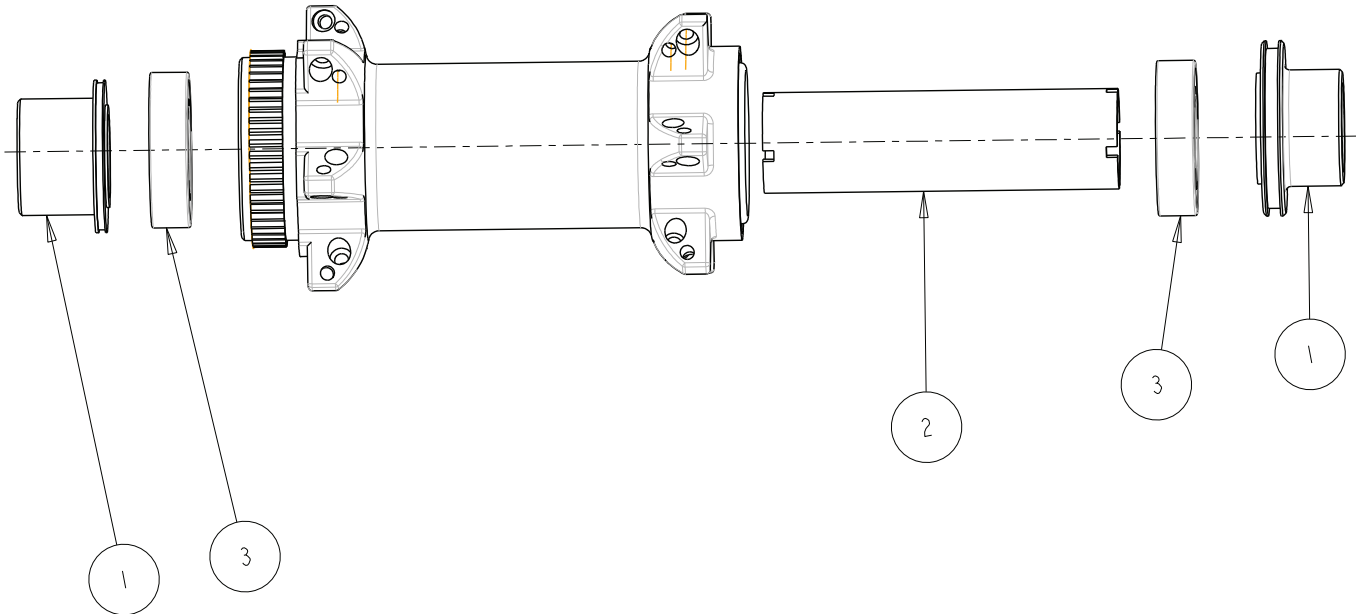

SUPER BUBBA CENTERLOCK FRONT

ITEM #	PART #	DESCRIPTION	QTY
1	281-37249-K007	Bubba CL 110x15 Front End Cap Kit Pair	1
2	281-37253-K005	Bubba CL 110x15 F hub shell spacer tube Kit	1
3	281-37254-K001	Bubba/Bubba X 6902 Bearing Kit -qty 2	1

WARNING: The information contained herein is proprietary and confidential to Reynolds Cycling and Reynolds Cycling affiliates. This document is not intended for public distribution or disclosure. This document may be referenced and reproduced for and by Reynolds Cycling and Reynolds Cycling affiliates only.