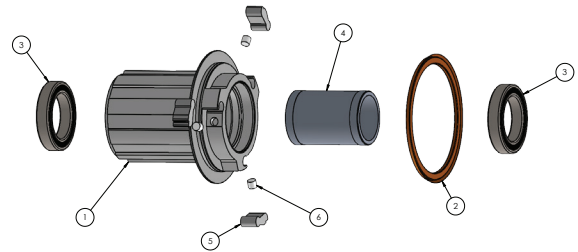

I9 DB CL 14212 XDR 24H

ITEM #	PART #	DESCRIPTION	QTY
1	N/A	Hub Shell	
2	21791	AXLE, i9 DB REAR CL 15/12/135	1
3	20168	BEARING, ENDURO 61903 ABEC 5	1
4	20185	BEARING, MR17287	1
5	21771	RATCHET RING i9	1
6	20167	BEARING, ENDURO 61803 ABEC 5	1
7	21847	HUB, i9 ROAD 3 PAWL SPRING KIT	1
8	N/A	Pawl	
9	21793	SPACER, i9 REAR AXLE	1
10	N/A	Seal Ring	
11	N/A	o-ring	
12	N/A	teflon seal	
13	21871	END CAP, i9 DB REAR TA 12x142	1
14	21857	FREEHUB, i9 RB/DB XDR 11/12SPD	1
15	N/A	See 13	

ITEM #	PART #	DESCRIPTION	QTY
1	21856	FREEHUB, i9 RB/DB SHIM 10/11SP	1
	21857	FREEHUB, i9 RB/DB XDR 11/12SPD	1
	21858	FREEHUB, i9 RB/DB CAMPY 11 SPD	1
	423-39272	FREEHUB, i9 CAMPY N3W TORCH 13SPD W/DS E	1
2	N/A	SEAL RING	
3	20167	BEARING, ENDURO 61803 ABEC 5	2
4	21793	SPACER, i9 REAR AXLE	1
5	N/A	PAWL	
6	21847	HUB, i9 ROAD 3 PAWL SPRING KIT	1