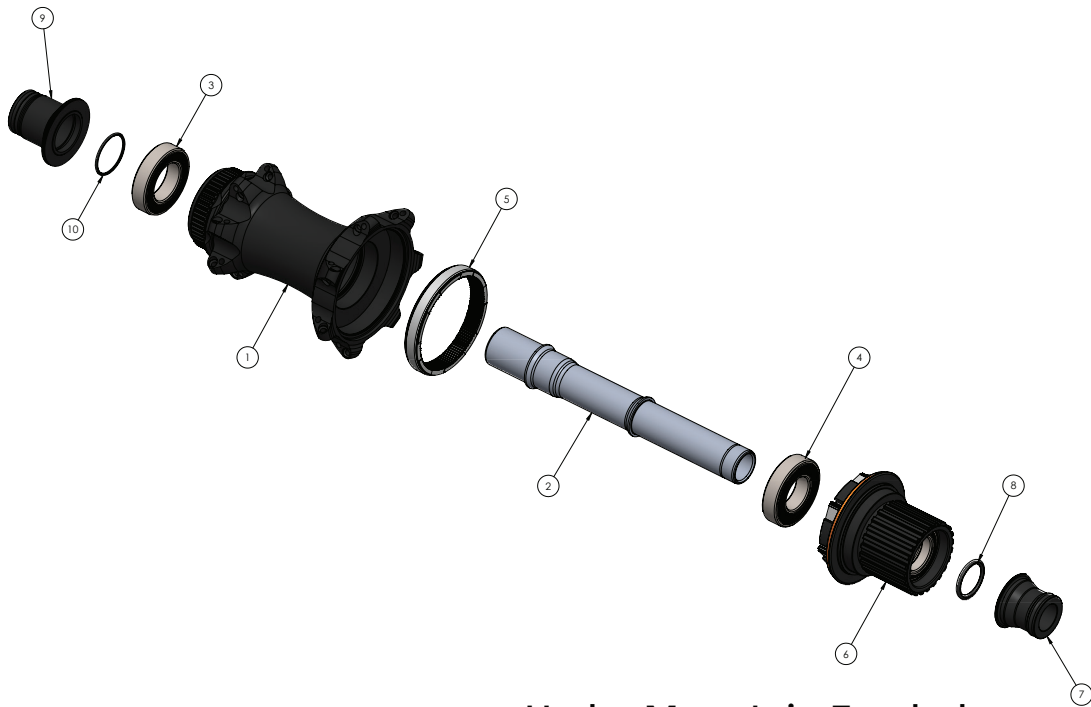

I9 HD MTN SP CL 28H 148X12, I9 HD MS