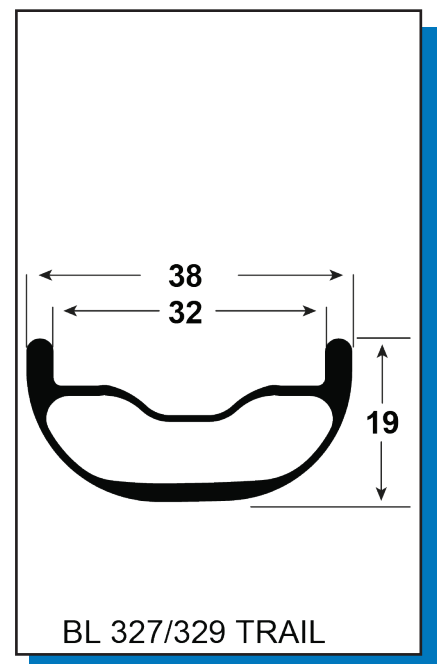

BLACKLABEL 329 TRAIL PRO 148 XD

447-39246-1500	WS, BL329 TRAIL PRO TSS 148 XD 28/28H	
447-39246-2000	W, BL329 TRAIL PRO TSS 110 FRNT 28H	1
437-38943-6280	D RIM, H2O BL 329 Trail 28h	1
427-39250-0002	RIM TAPE,TL 34MM 5.5M INSTALED	1
22544	HUB, I9 HDMTN SP CL 110/15 TA 28H	1
421-39551-0307	SPOKE, SPM CX-RAY SP 307MM BLK	28
20311	NIPPLE,EXT BLACK ALLOY SQ HEAD	28
441-39343-A040	ACC KIT, BASE +40 ALLOY	1
426-39345-A040	VALVE STEM 40MM ALLOY	1
447-39246-2500	W, BL329 TRAIL PRO TSS 148 XD 28H	1
437-38943-6280	D RIM, H2O BL 329 Trail 28h	1
427-39250-0002	RIM TAPE,TL 34MM 5.5M INSTALED	1
22525	HUB, I9 HD MTN SP CL XD 148/12 28H	1
421-39551-0307	SPOKE, SPM CX-RAY SP 307MM BLK	28
20311	NIPPLE,EXT BLACK ALLOY SQ HEAD	28
441-39343-A040	ACC KIT, BASE +40 ALLOY	1
426-39345-A040	VALVE STEM 40MM ALLOY	1

FREEHUB OPTIONS

22530	FREEHUB, I9 HD SPL 10-SP MTN 6-PAWL
22531	FREEHUB, I9 HD XD 11-SP MTN 6-PAWL
22532	FREEHUB, I9 HD MS 12-SPD MTN 6-PAWL

END CAP OPTIONS

22538	END CAP, I9 HDMTN FRNT 15MM KIT
22541	END CAP, I9 HD RR MS 142/148/12 KIT
22540	END CAP, I9 HD RR 142/148/12 KIT

BLACKLABEL 329 TRAIL PRO 157 XD