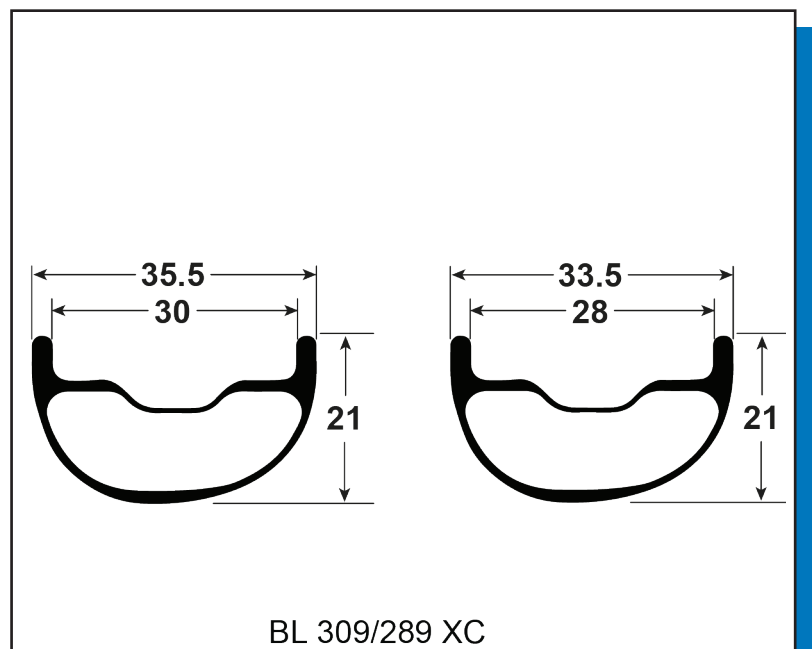

FREEHUB OPTIONS

281-38183-K001	Bubba X FH Body Kit - Shimano HG Alloy
281-38183-K002	Bubba X FH body Kit - SRAM XD Alloy
281-38183-K003	Bubba X FH Body Kit - Shimano MS Alloy
281-37249-K008	Bubba X CL 12mm Rear End Cap Pair HG
281-37249-K009	Bubba X CL 12mm Rear End Cap Pair XD
281-37249-K010	Bubba X CL 12mm Rear End Cap Pair MS
281-37250-K002	Bubba X Ratchet ring kit - Qty 1
281-37251-K001	Bubba/Bubba X Pawl Kit
281-37255-K001	Bubba/Bubba X Locking ring kit
281-37253-K006	Bubba X CL 148 R hub sheel space tube kit
281-37256-K001	Bubba/Bubba X 148x12 Axle Kit - Alloy
281-37256-K002	Bubba/Bubba X 148x12 Axle Kit - Stee
281-37254-K001	Bubba/Bubba X 6902 Bearing Kit -qty 2
281-37254-K002	Bubba/Bubba X MS FH Bearing Kit (For Microspline FHB only)