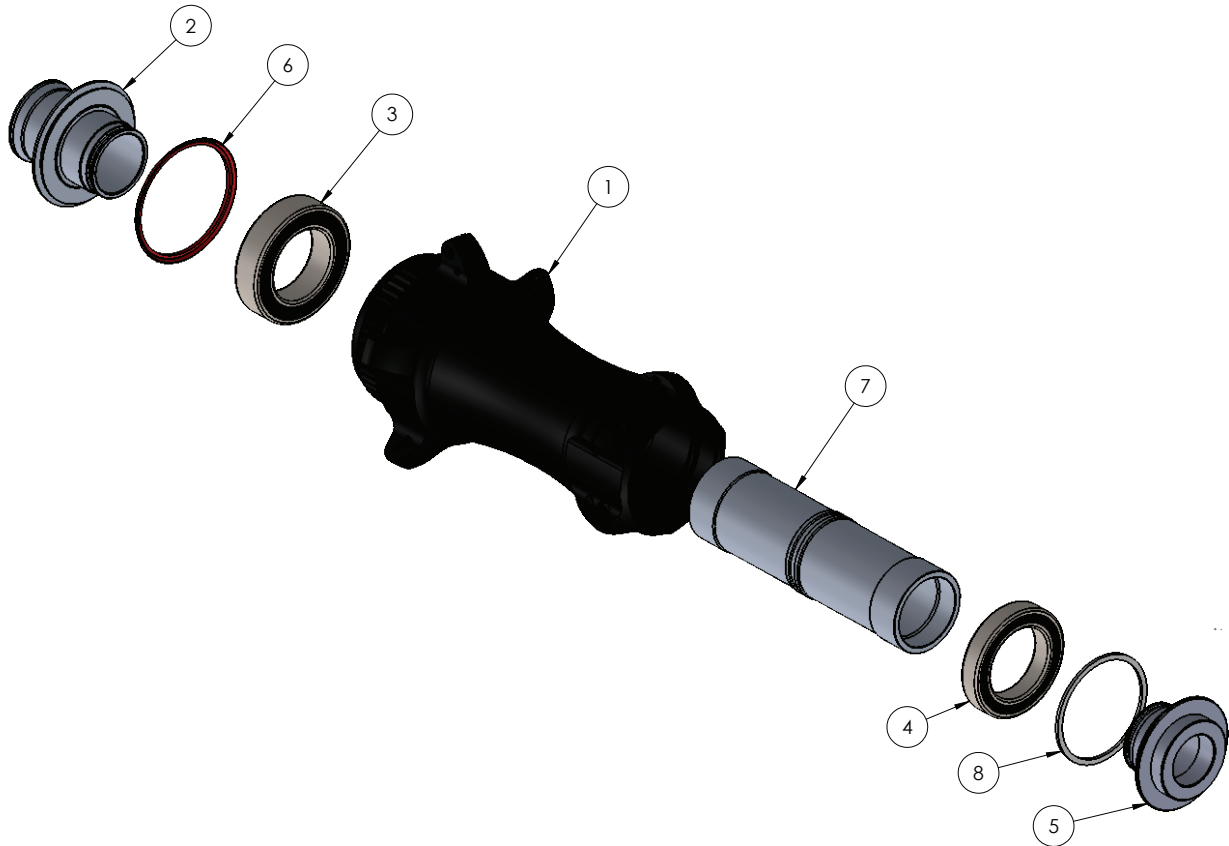

I9 DB CL 12MM FRONT 20H

ITEM #	PART #	DESCRIPTION	QTY
1		Hub Shell	1
2	21868	END CAP, I9 DB FRT TA 12x100	1
3	20185	BEARING, MR17287	1
4	20167	BEARING, ENDURO 61803 ABEC 5	1
5	N/A	See Item 2	
6	N/A		
7	21784	AXLE, I9 DB FRONT 12/15/100	1
8	N/A		

WARNING: The information contained herein is proprietary and confidential to Reynolds Cycling and Reynolds Cycling affiliates. This document is not intended for public distribution or disclosure. This document may be referenced and reproduced for and by Reynolds Cycling and Reynolds Cycling affiliates only.