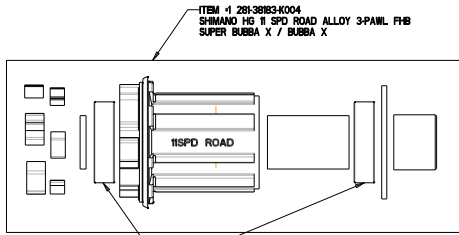

SUPER BUBBA X 142 24H

ITEM #4 281-37254-K001
BUBBA/BUBBA X PAWL KIT