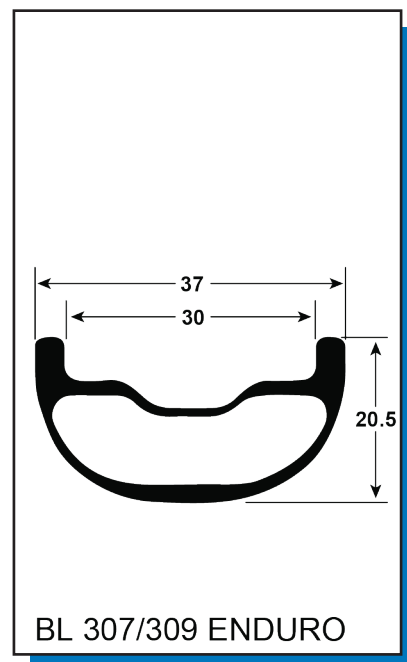

BLACKLABEL 307 EN PRO 148 XD

447-39556-1500	WS, BL307 ENDURO PRO TSS XD 148 28/28	
447-39556-2000	W, BL307 ENDURO PRO TSS FRNT 110 28H	1
437-39556-6280	D RIM, H20 BL307 DOWN 28H	1
427-39250-0002	RIM TAPE,TL 34MM 5.5M INSTALED	1
22544	HUB, I9 HD MTN SP CL 110/15 TA 28H	1
21768	SPOKE, SPM CX-RAY SP 287MM BLK	28
20311	NIPPLE,EXT BLACK ALLOY SQ HEAD	28
441-39343-A040	ACC KIT, BASE +40 ALLOY	1
426-39345-A040	VALVE STEM 40MM ALLOY	1
447-39556-2500	W, BL307 ENDURO PRO TSS XD 148 28H	1
437-39556-6280	D RIM, H20 BL307 DOWN 28H	1
427-39250-0002	RIM TAPE,TL 34MM 5.5M INSTALED	1
22525	HUB, I9 HD MTN SP CL XD 148/12 28H	1
21768	SPOKE, SPM CX-RAY SP 287MM BLK	28
20311	NIPPLE,EXT BLACK ALLOY SQ HEAD	28
441-39343-A040	ACC KIT, BASE +40 ALLOY	1
426-39345-A040	VALVE STEM 40MM ALLOY	1