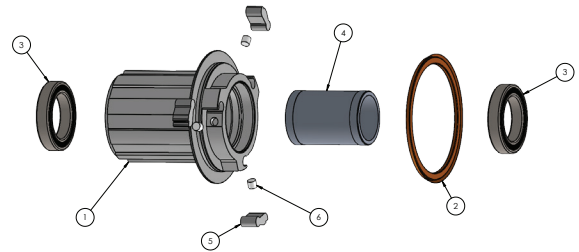

19 DB CL 14212 SHIM 24H

ITEM #	PART #	DESCRIPTION	QTY
1	N/A	Hub Shell	
2	21791	AXLE, i9 DB REAR CL 15/12/135	1
3	20168	BEARING, ENDURO 61903 ABEC 5	1
4	20185	BEARING, MR17287	1
5	21771	RATCHET RING i9	1
6	21856	FREEHUB, i9 RB/DB SHIM 10/11SP	1
7	20167	BEARING, ENDURO 61803 ABEC 5	1
8	21871	END CAP, i9 DB REAR TA 12x142	1
9	N/A	See Item 8	
10	21847	HUB, i9 ROAD 3 PAWL SPRING KIT	1
11	N/A	Pawl	
12	21793	SPACER, i9 REAR AXLE	1
13	N/A	Seal Ring	
14	N/A	o-ring	
15	N/A	teflon seal	
16	N/A	teflon seal	

ITEM #	PART #	DESCRIPTION	QTY
1	21856	FREEHUB, i9 RB/DB SHIM 10/11SP	1
	21857	FREEHUB, i9 RB/DB XDR 11/12SPD	1
	21858	FREEHUB, i9 RB/DB CAMPY 11 SPD	1
	423-39272	FREEHUB, i9 CAMPY N3W TORCH 13SPD W/DS E	1
2	N/A	SEAL RING	
3	20167	BEARING, ENDURO 61803 ABEC 5	2
4	21793	SPACER, i9 REAR AXLE	1
5	N/A	PAWL	
6	21847	HUB, i9 ROAD 3 PAWL SPRING KIT	1

WARNING: The information contained herein is proprietary and confidential to Reynolds Cycling and Reynolds Cycling affiliates. This document is not intended for public distribution or disclosure. This document may be referenced and reproduced for and by Reynolds Cycling and Reynolds Cycling affiliates only.