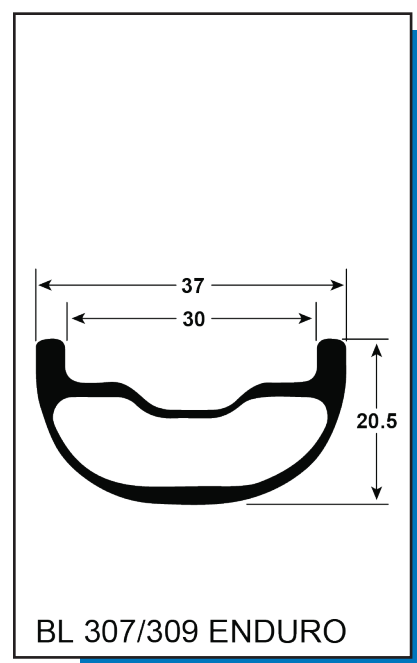

BLACKLABEL 309 EN EXPERT 157

447-40320-1301	WS, BL309 ENDURO EXPERT TSS MS/XD 157 28H	
447-40320-2000	W, BL309 ENDURO EXPERT TSS FRNT 110 28H	1
437-39555-6280	D RIM, H20 BL309 DOWN 28H	1
427-39250-0002	RIM TAPE,TL 34MM 5.5M INSTALED	1
16-38216-C001	Super Bubba Front 28h CL 110x15 Blk	1
421-39551-0305	SPOKE, SPM CX-RAY SP 305MM BLK	28
20311	NIPPLE,EXT BLACK ALLOY SQ HEAD	28
441-39343-A040	ACC KIT, BASE +40 ALLOY	1
426-39345-A040	VALVE STEM 40MM ALLOY	1
447-40320-2301	W, BL 309 ENDURO EXPERT TSS MS/XD 157 28H	1
437-39555-6280	D RIM, H20 BL309 DOWN 28H	1
427-39250-0002	RIM TAPE,TL 34MM 5.5M INSTALED	1
16-38721-C003	Super Bubba X Rear 28h CL157x12 MS	1
21747	SPOKE, SPM CX-RAY SP 306MM BLK	28
20311	NIPPLE,EXT BLACK ALLOY SQ HEAD	28
281-38183-K002	Bubba X FH body Kit - SRAM XD Alloy	1
441-39343-A040	ACC KIT, BASE +40 ALLOY	1
426-39345-A040	VALVE STEM 40MM ALLOY	1

FREEHUB OPTIONS

281-38183-K001	Bubba X FH Body Kit - Shimano HG Alloy
281-38183-K002	Bubba X FH body Kit - SRAM XD Alloy
281-38183-K003	Bubba X FH Body Kit - Shimano MS Alloy

END CAP OPTIONS

281-37249-K007	Bubba CL 110x15 Front End Cap Kit Pair
281-37249-K008	Bubba X CL 12mm Rear End Cap Pair HG
281-37249-K009	Bubba X CL 12mm Rear End Cap Pair XD
281-37249-K010	Bubba X CL 12mm Rear End Cap Pair MS