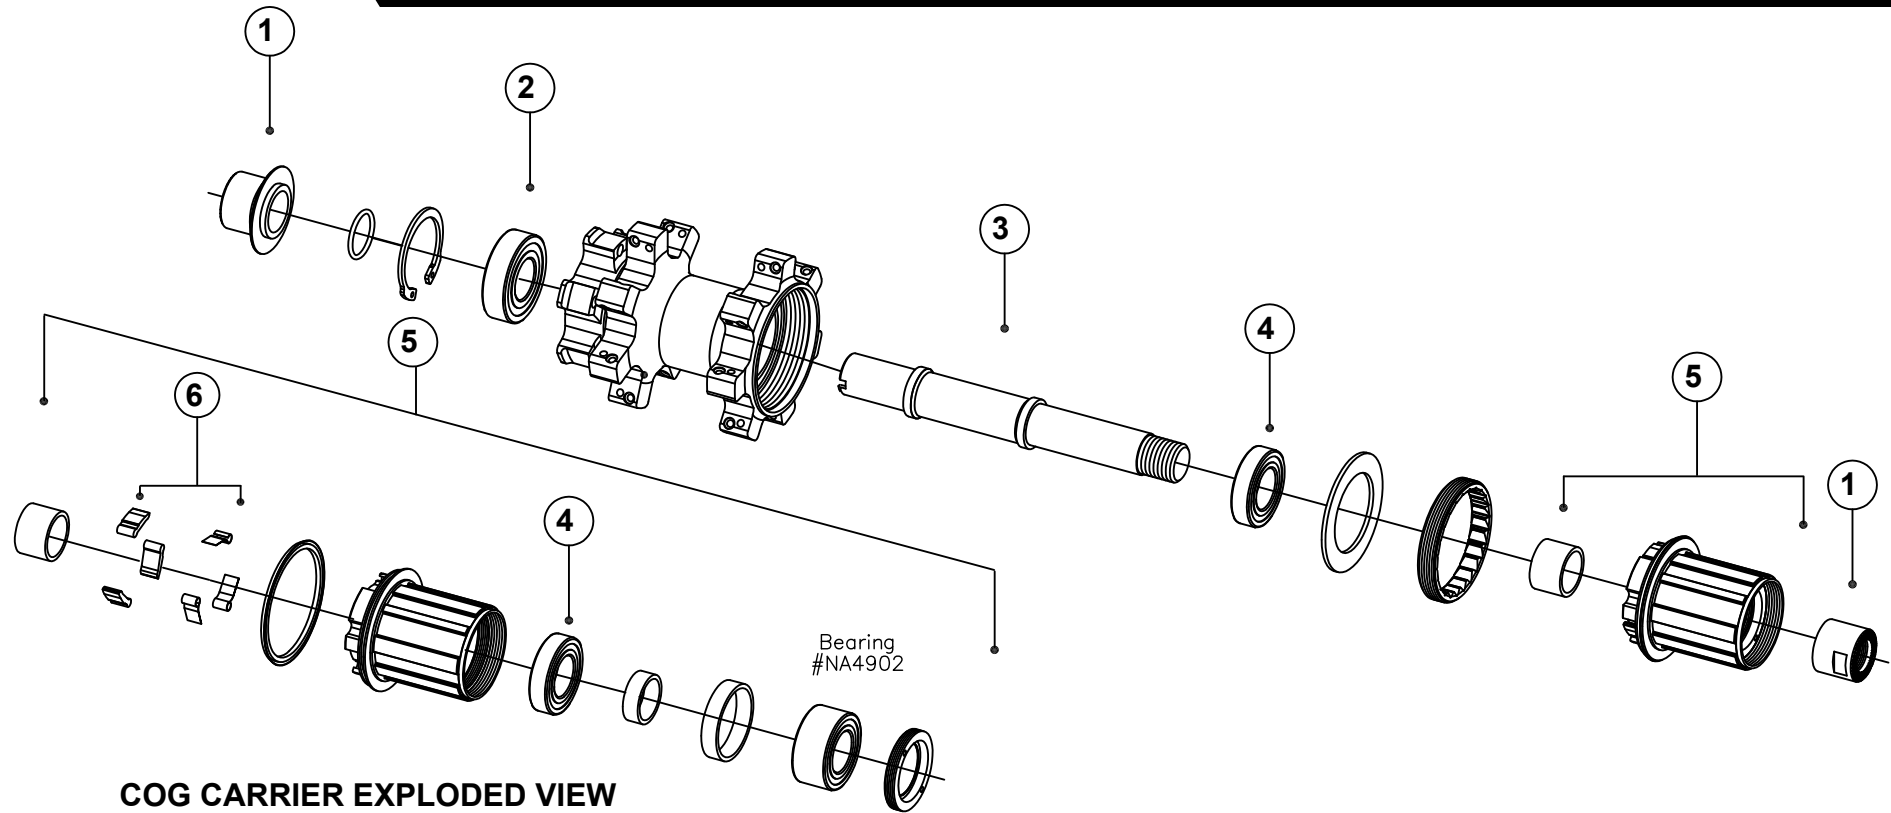

HUB DIAGRAMS

COG CARRIER EXPLODED VIEW

ADD PRO REAR 150mm

PART DESCRIPTION	PART NUMBER
1. End Cap Kit 12 x 150mm - Silver	EM91R816CAP
End Cap Kit 12 x 157mm - Silver	EM91R816CAP142
2. 6002 Bearing	EH0801
3. Axle Kit	EJFAXK150
4. 6902 Bearing	EH0901T
5. Cog Carrier (includes pawls & springs)	EHL955T
6. Pawl & Spring Kit	EJPAWL