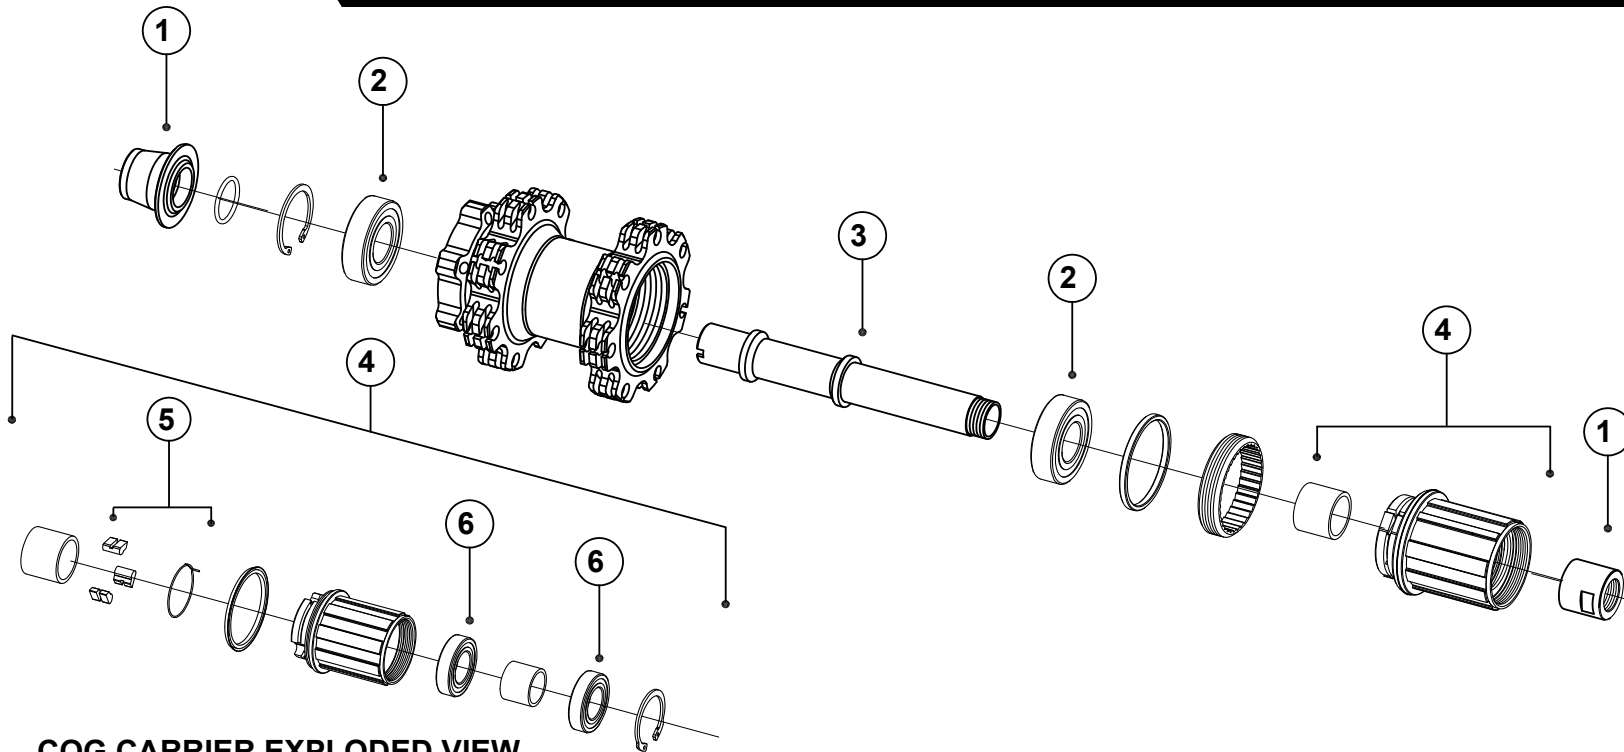

## HUB DIAGRAMS

**COG CARRIER EXPLODED VIEW**

## BLACK FLAG/CHARGER/ADD EXPERT REAR HUB 135mm

PART DESCRIPTION	PART NUMBER
1. 12 x 142mm End Caps (O-rings included with caps)	EDR2CAP142
12 x 135mm End Caps (Not shown)	ED2RCAP
QR x 135mm End Caps (Not shown)	EDR2CAPQR
2. 6002 Bearing	EH0801
3. Axle	ED2AX135M12
4. Cog Carrier - Cromoly (includes pawls and spring)	EDL0889
Cog Carrier - Alloy (includes pawls and spring)	EDL0855
5. Pawl & Spring Kit	DJPAWK
6. 6902 Bearing	EH0901T