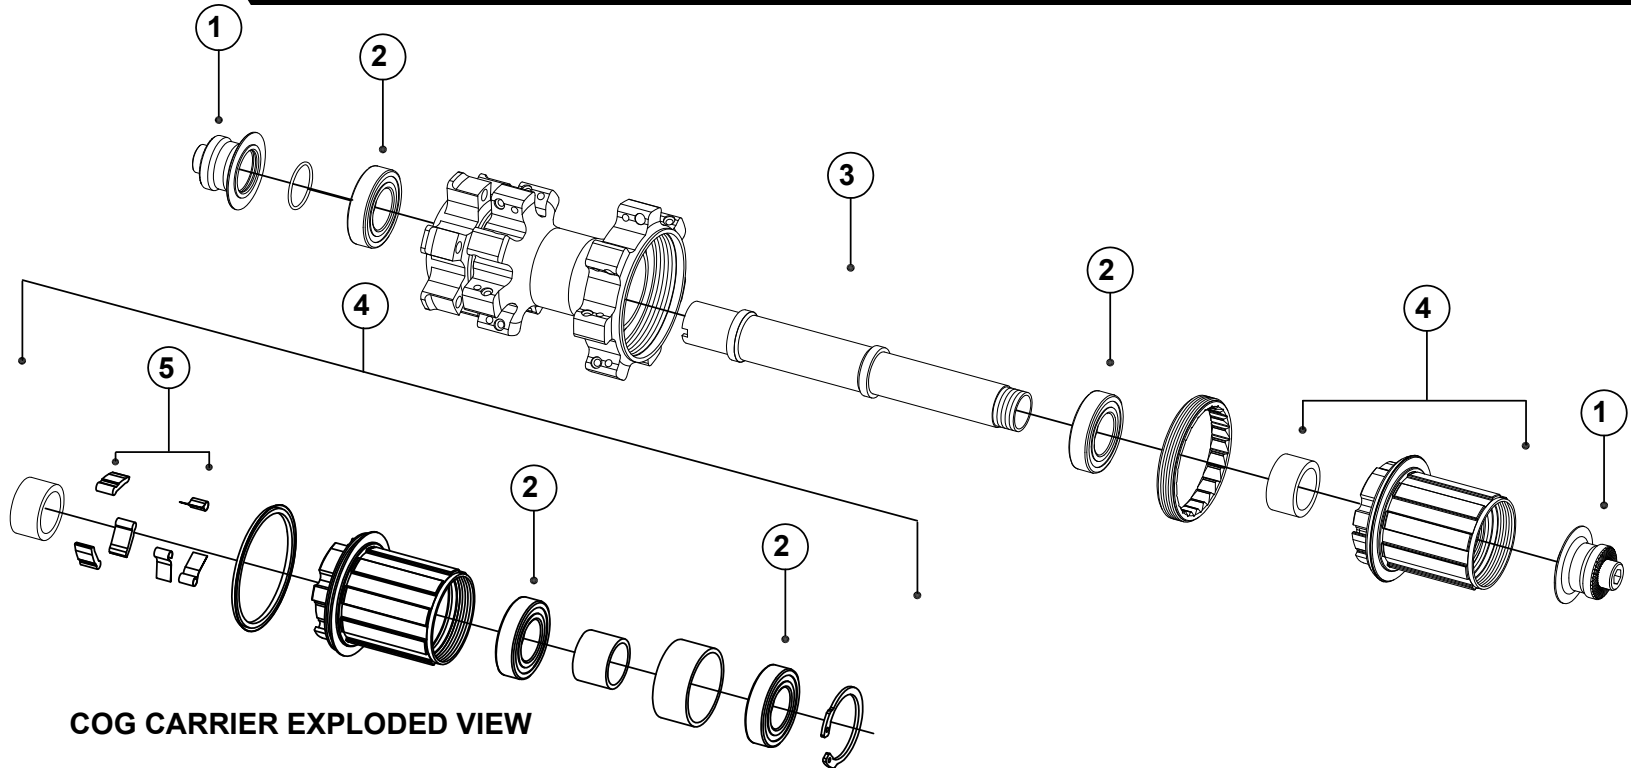

# HUB DIAGRAMS

COG CARRIER EXPLODED VIEW

## BLACK FLAG/CHARGER PRO REAR HUB

PART DESCRIPTION	PART NUMBER
1. QR End Cap Kit - Black	EM71R813CAP
12 x 135mm End Cap Kit - Black (not shown)	EM71R813CAP135
12 x 142mm End Cap Kit (not shown)	EM71R813CAP142
QR End Cap Kit - Red (not shown)	EM71R812CAP
12 x 135mm End Cap Kit - Red (not shown)	EM71R812CAP135
12 x 142mm End Cap Kit - Red (not shown)	EM71R812CAP142
QR End Cap Kit - Silver (not shown)	EM71R816CAP
12 x 135mm End Cap Kit - Silver (not shown)	EM71R816CAP135
12 x 142mm End Cap Kit - Silver (not shown)	EM71R816CAP142
2. 6902 Bearing	EH0901T
3. Axle Kit	EH0920T12
4. Cog Carrier (includes pawl & springs)	EH0910T
5. Pawl & Spring Kit	EJPAWL