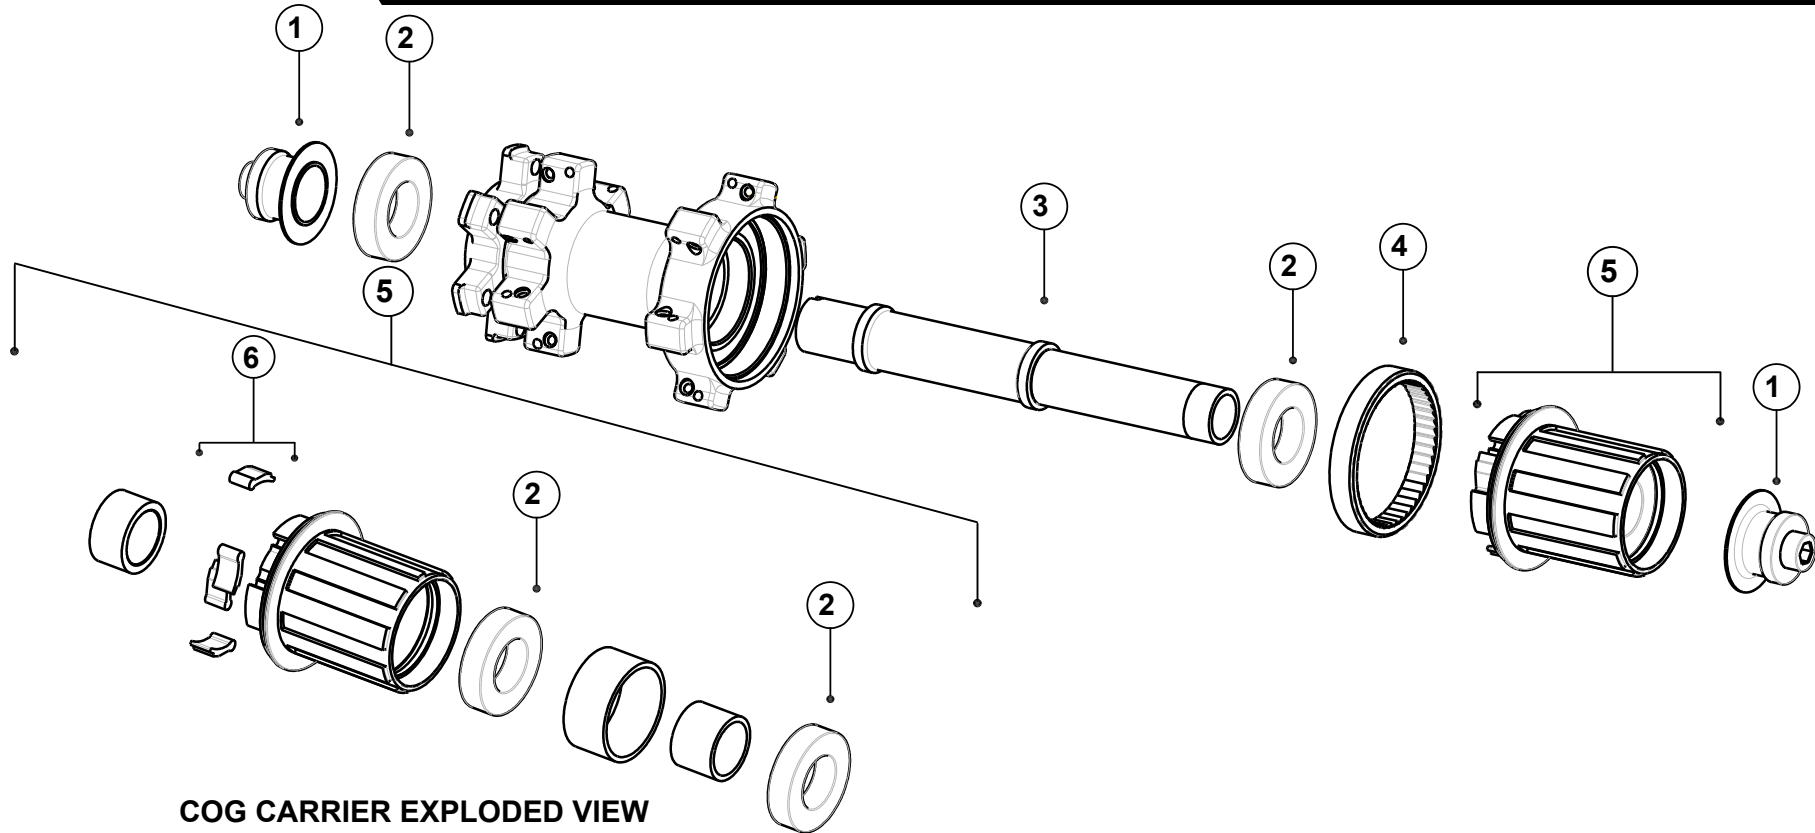

HUB DIAGRAMS

CHARGER/BLACK FLAG PRO SL REAR HUB

PART DESCRIPTION	PART NUMBER
1. QR End Cap Kit - Gray	EM72R881CAP
12 x 135mm End Cap Kit - Gray (not shown)	EM72R881CAP135
12 x 142mm End Cap Kit - Gray (not shown)	EM72R881CAP142
2. 6902 Bearing	EH0901T
3. Axle Kit	EH0920T12
4. Ratchet Ring - 48 Tooth	217-27987
5. Cog Carrier (includes pawl & springs)	202-28070
6. Pawl & Spring Kit	ESLPAWLK