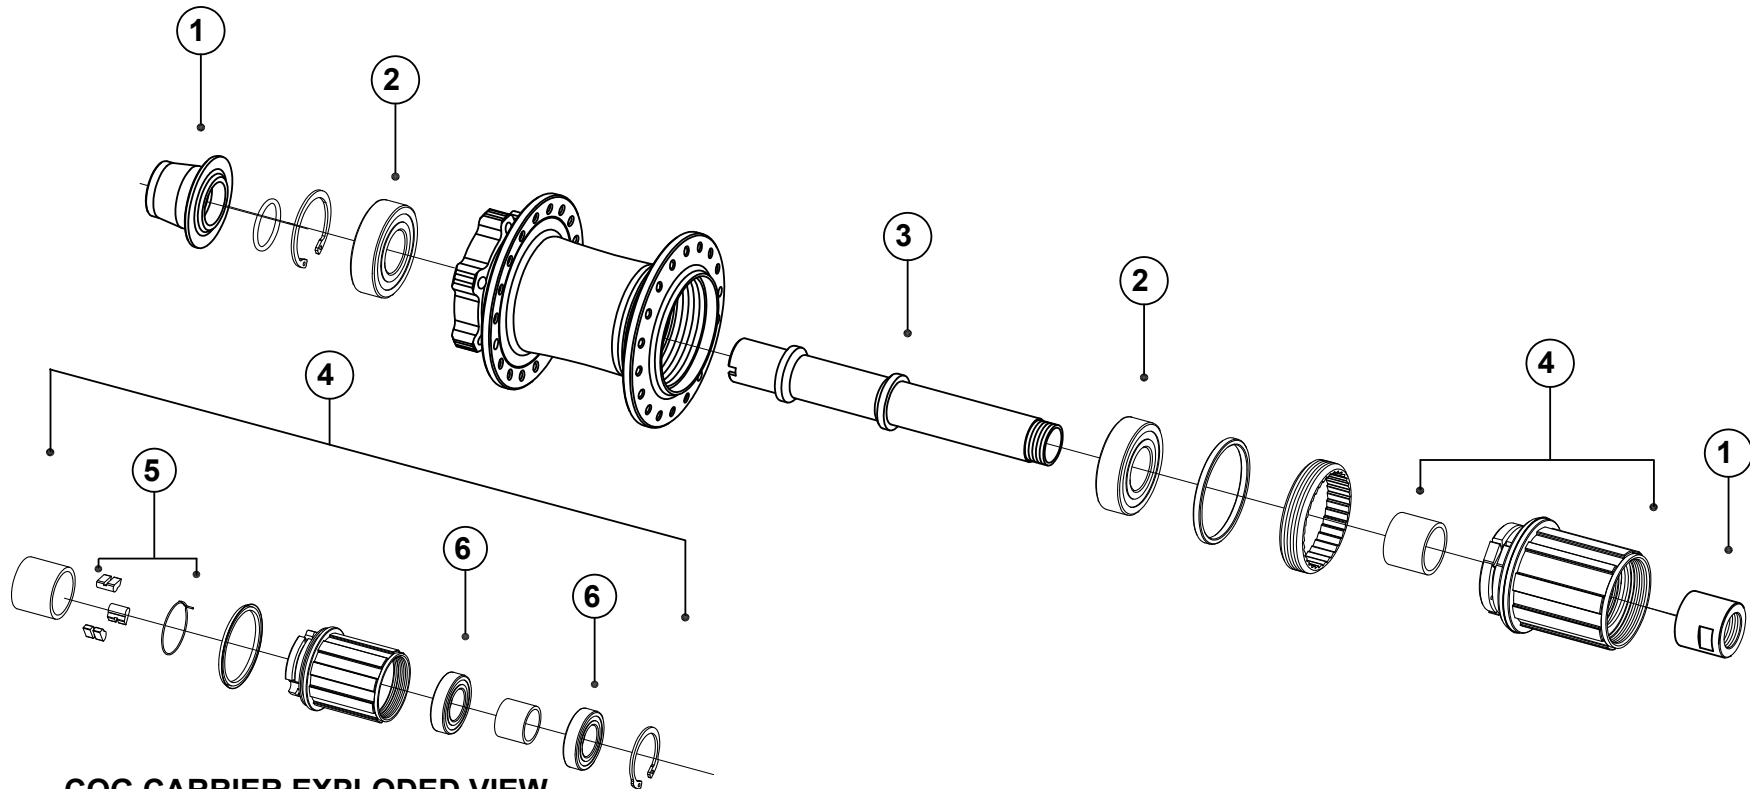

HUB DIAGRAMS

COG CARRIER EXPLODED VIEW

DEMON II REAR HUB 135mm

PART DESCRIPTION	PART NUMBER
1. 12 x 142mm End Caps (O-rings included with caps)	EDR2CAP142
12 x 135mm End Caps (Not shown)	ED2RCAP
QR x 135mm End Caps (Not shown)	EDR2CAPQR
2. 6002 Bearing	EH0801
3. Axle	ED2AX135M12
4. Cog Carrier - Cromoly (includes pawls and spring)	EDL0889
Cog Carrier - Alloy (includes pawls and spring)	EDL0855
5. Pawl & Spring Kit	DJPAWK
6. 6902 Bearing	EH0901T