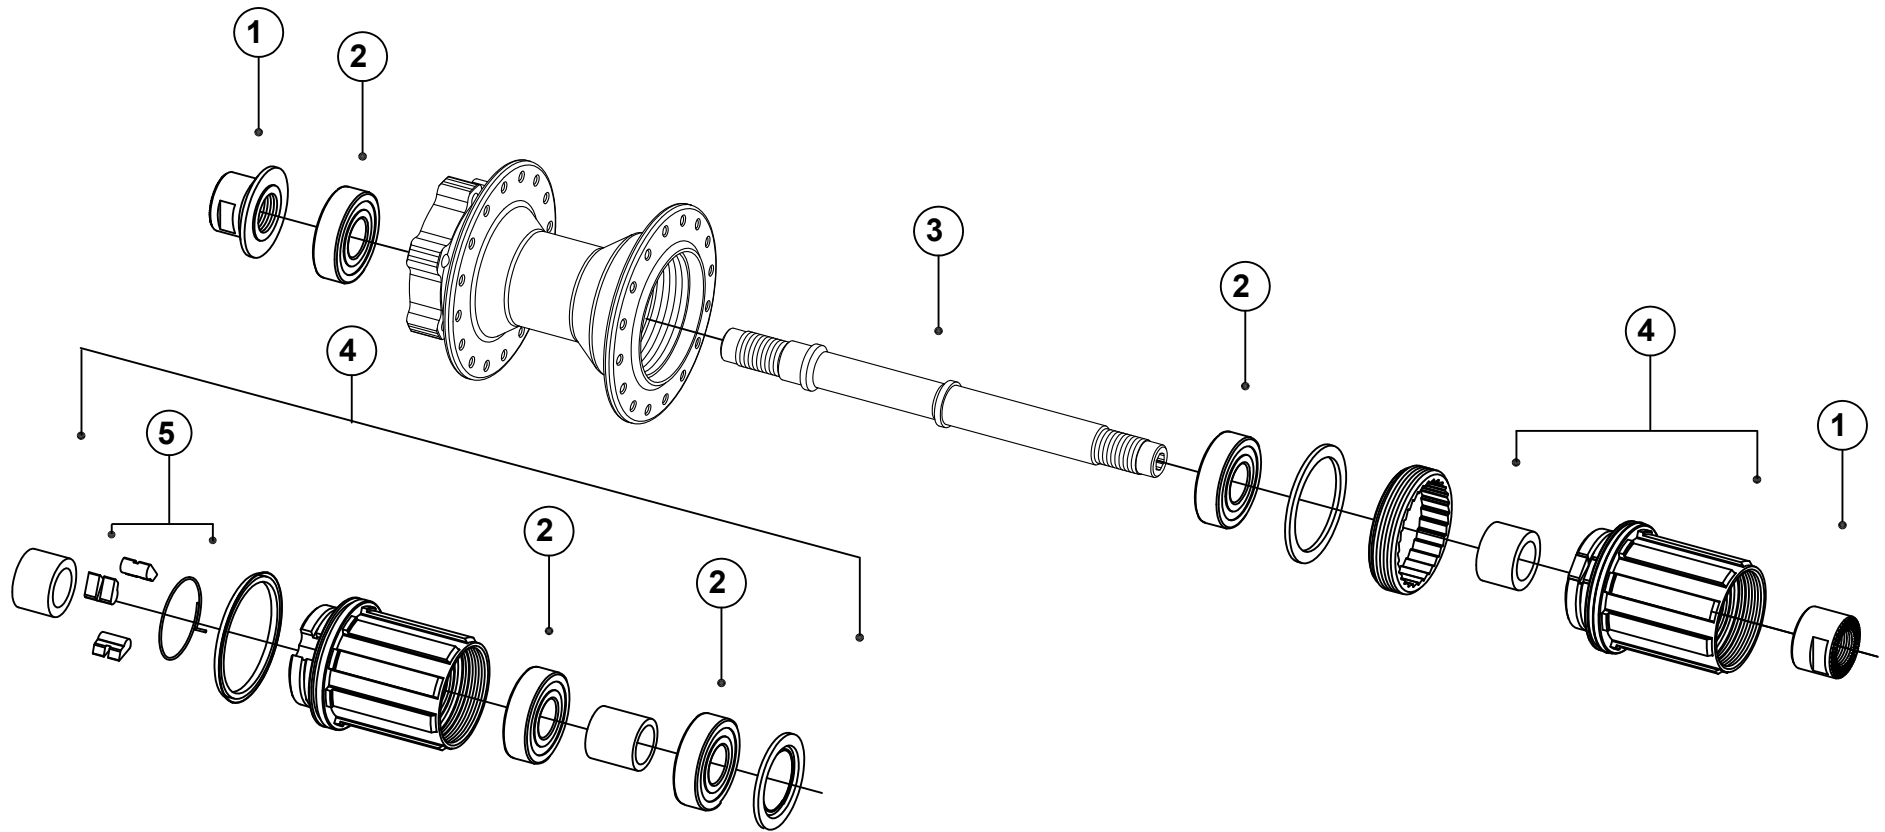

HUB DIAGRAMS

COG CARRIER EXPLODED VIEW

DISC JOCKEY II REAR HUB

PART DESCRIPTION	PART NUMBER
1. End Cap Kit	EDJRCAPK
2. 6001 Bearing	EH0900T
3. Axle	DJRAXK
4. Cog Carrier - Cromoly (Includes pawls and springs)	DJ0889
Cog Carrier - Alloy	DJ0855
5. Pawl & Spring Kit	DJPAWK