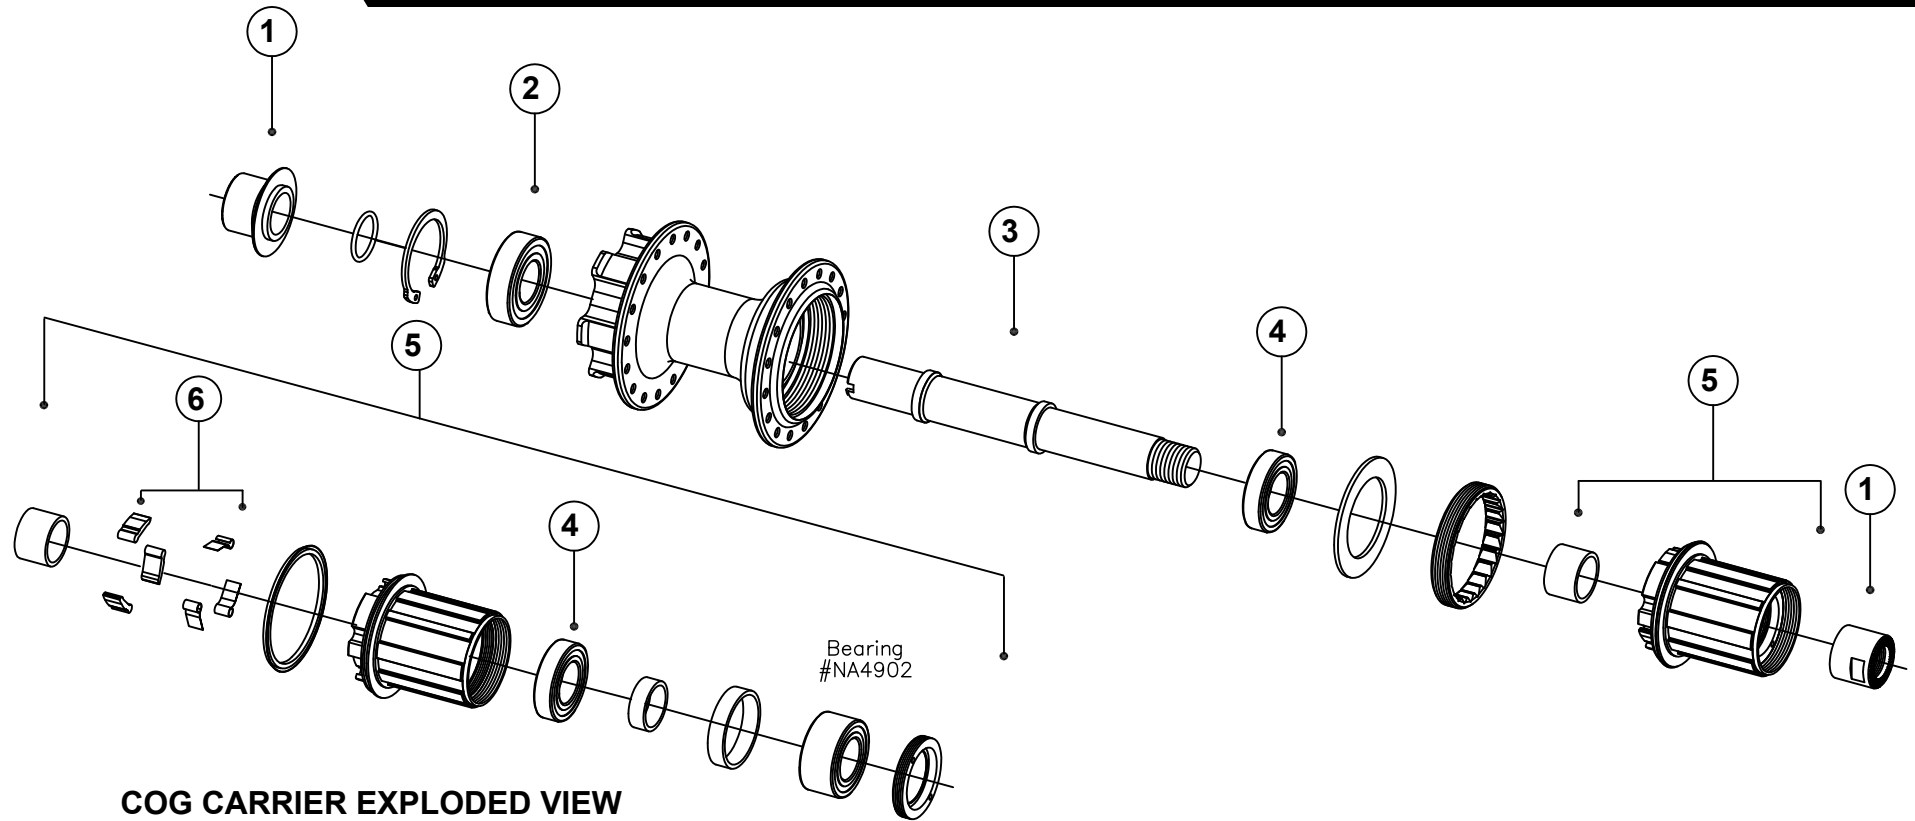

HUB DIAGRAMS

COG CARRIER EXPLODED VIEW

JUMPING FLEA REAR HUB 135mm

| PART DESCRIPTION | PART NUMBER |
|---|----------------|
| 1. End Cap Kit 12 x 135mm | EJFRCAP135150K |
| End Cap Kit 12 x 142mm | EJFCAP142 |
| 2. 6002 Bearing | EH0801 |
| 3. Axle Kit | EJFAXK135 |
| 4. 6902 Bearing | EH0901T |
| 5. Cog Carrier (includes pawls & springs) | EHL955T |
| 6. Pawl & Spring Kit | EJPAWL |