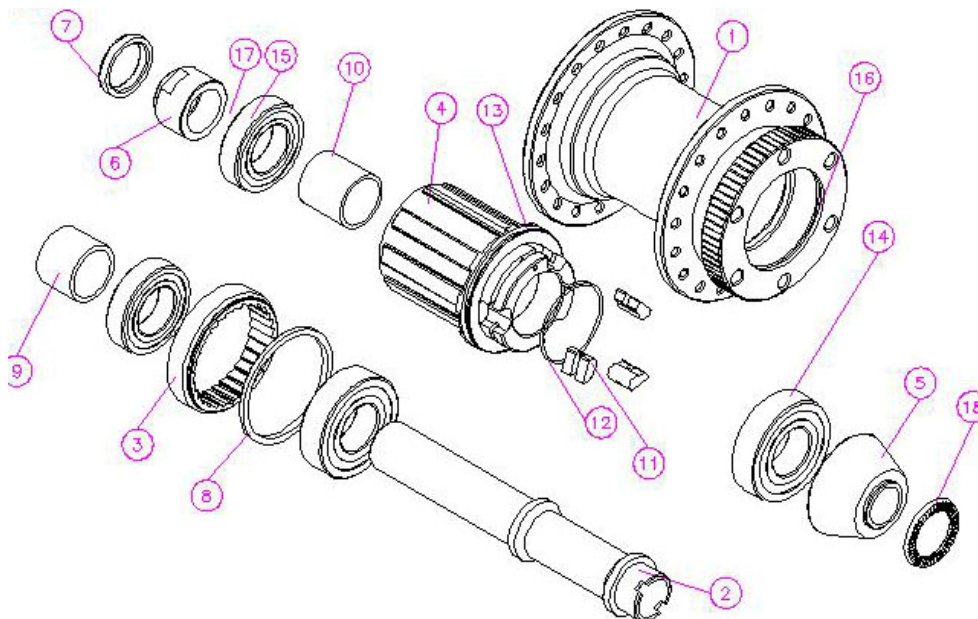

Demon Front Hub

Picture #	Part #	Description
2	EDFAXK	Axle kit (inner SUB axle)
5	EH0912T-10	Bearing kit (#6804) 10-Pack
5	EH0912T	Bearing (#6804)
4	EDFCAPR	End Cap (Drive)
3	EDFCAPL	End Cap (non-Drive)

Demon Rear Hub

Picture #	Part #	Description
4	EDL0889	Cog carrier (w/pawls - springs)
11	EDPAWL	Pawls & Springs
6	EDRCAPR	End cap (drive)
5	EDRCAPL	End cap (non-drive)
14	EH0801-10	Bearing kit (#6002) 10-Pack
14	EH0801	Bearing axle (#6002)
15	EH0901T-10	Bearing kit (#6902) 10-Pack
15	EH0901T	Bearing cog carrier (#6902)
2	EDAX135M10	Inner Axle kit M10 for 135mm
2	EDAX135M12	Inner Axle kit M12 for 135mm
2	EDAX150M10	Inner Axle kit M10 for 150mm
2	EDAX150M12	Inner Axle kit M12 for 150mm