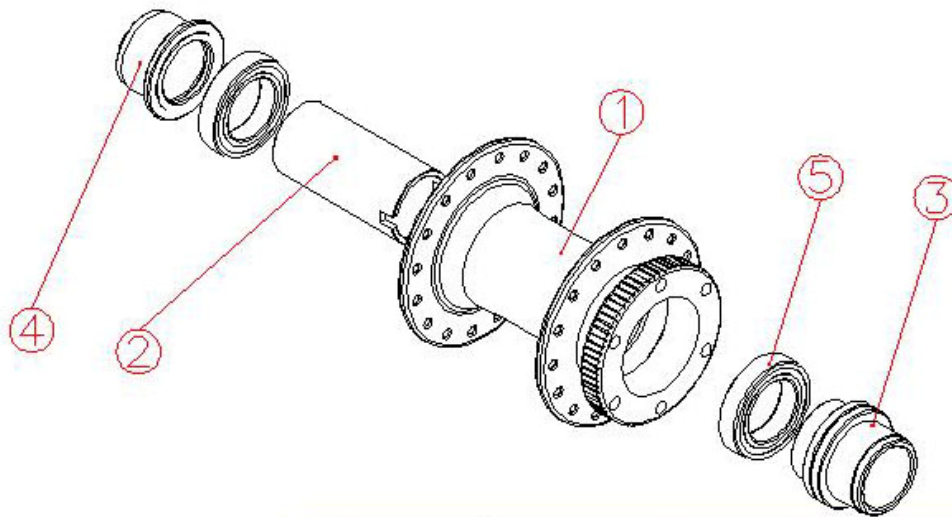

Demon Front Hub

Picture #	Part #	Description
2	EDFAXK	Axle kit (inner SUB axle)
5	EH0912T-10	Bearing kit (#6804) 10-Pack
5	EH0912T	Bearing (#6804)
4	EDFCAPR	End Cap (Drive)
3	EDFCAPL	End Cap (non-Drive)

Demon Rear Hub

Picture #	Part #	Description
4	EDL0889	Cog carrier (w/pawls - springs)
11	EDPAWL	Pawls & Springs
6	EDRCAPR	End cap (drive)
5	EDRCAPL	End cap (non-drive)
14	EH0801-10	Bearing kit (#6002) 10-Pack
14	EH0801	Bearing axle (#6002)
15	EH0901T-10	Bearing kit (#6902) 10-Pack
15	EH0901T	Bearing cog carrier (#6902)
2	EDAX135M10	Inner Axle kit M10 for 135mm
2	EDAX135M12	Inner Axle kit M12 for 135mm
2	EDAX150M10	Inner Axle kit M10 for 150mm
2	EDAX150M12	Inner Axle kit M12 for 150mm