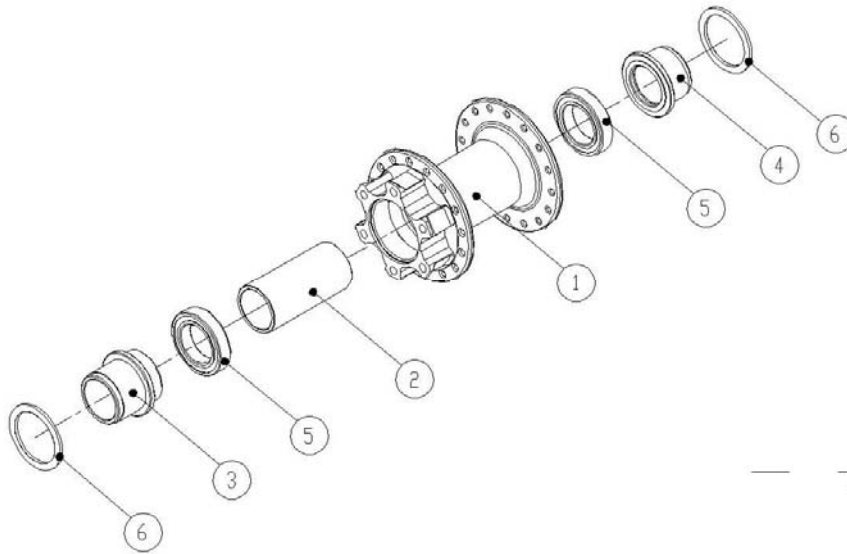

Jumping Flea Front Hub

Picture #	Part #	Description
2	EJFFAXK	Axle kit (inner SUB axle)
4	EJFFCAPL	End cap (drive side)
5	EJFFCAPR	End cap (non-dirve side)
5	EH0912T-10	Bearing kit (#6804) 10-Pack
5	EH0912T	Bearing (#6804)

Jumping Flea Rear Hub

Picture #	Part #	Description
6	EHL955T	Cog carrier Alloy (w/pawls - spings)
7+8	EJPAWL	Pawl & Spring kit
3	EJFRCAPK	End cap kit (non-drive, 12mm axle spacer)
4	EJFRCAPKTH	End cap kit (drive, 12mm threaded)
18+19	EJ008	Hub Bearing kit w/crush tube/snap ring
18	EH0900T-10	Bearing kit (#6001) 10-Pack
18	EH0900	Bearing (#6001)
19	EH0901T-10	Bearing kit (#6902) 10-Pack
19	EH0901T	Bearing (#6902)
2	EJFAXK135	Axle kit (135mm)
2	EJFAXK150	Axle kit (150mm)