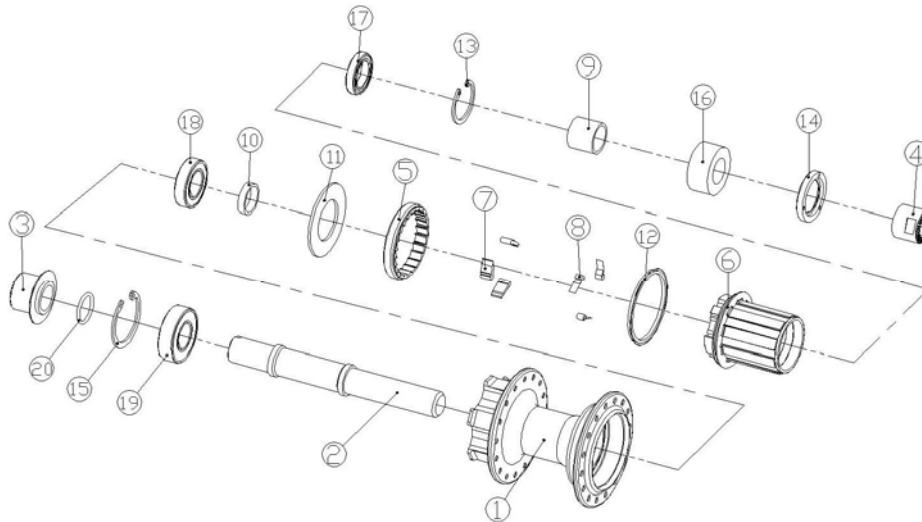

Jumping Flea Front Hub

Picture #	Part #	Description
2	EJFFAXK	Axle kit (inner SUB axle)
4	EJFFCAPL	End cap (drive side)
5	EJFFCAPR	End cap (non-dirve side)
5	EH0912T-10	Bearing kit (#6804) 10-Pack
5	EH0912T	Bearing (#6804)

Jumping Flea Rear Hub

Picture #	Part #	Description
6	EHL955T	Cog carrier Alloy (w/pawls - spings)
7+8	EJPAWL	Pawl & Spring kit
3	EJFRCAPK	End cap kit (non-drive, 12mm axle spacer)
4	EJFRCAPKTH	End cap kit (drive, 12mm threaded)
18+19	EJ008	Hub Bearing kit w/crush tube/snap ring
18	EH0900T-10	Bearing kit (#6001) 10-Pack
18	EH0900	Bearing (#6001)
19	EH0901T-10	Bearing kit (#6902) 10-Pack
19	EH0901T	Bearing (#6902)
2	EJFAXK135	Axle kit (135mm)
2	EJFAXK150	Axle kit (150mm)