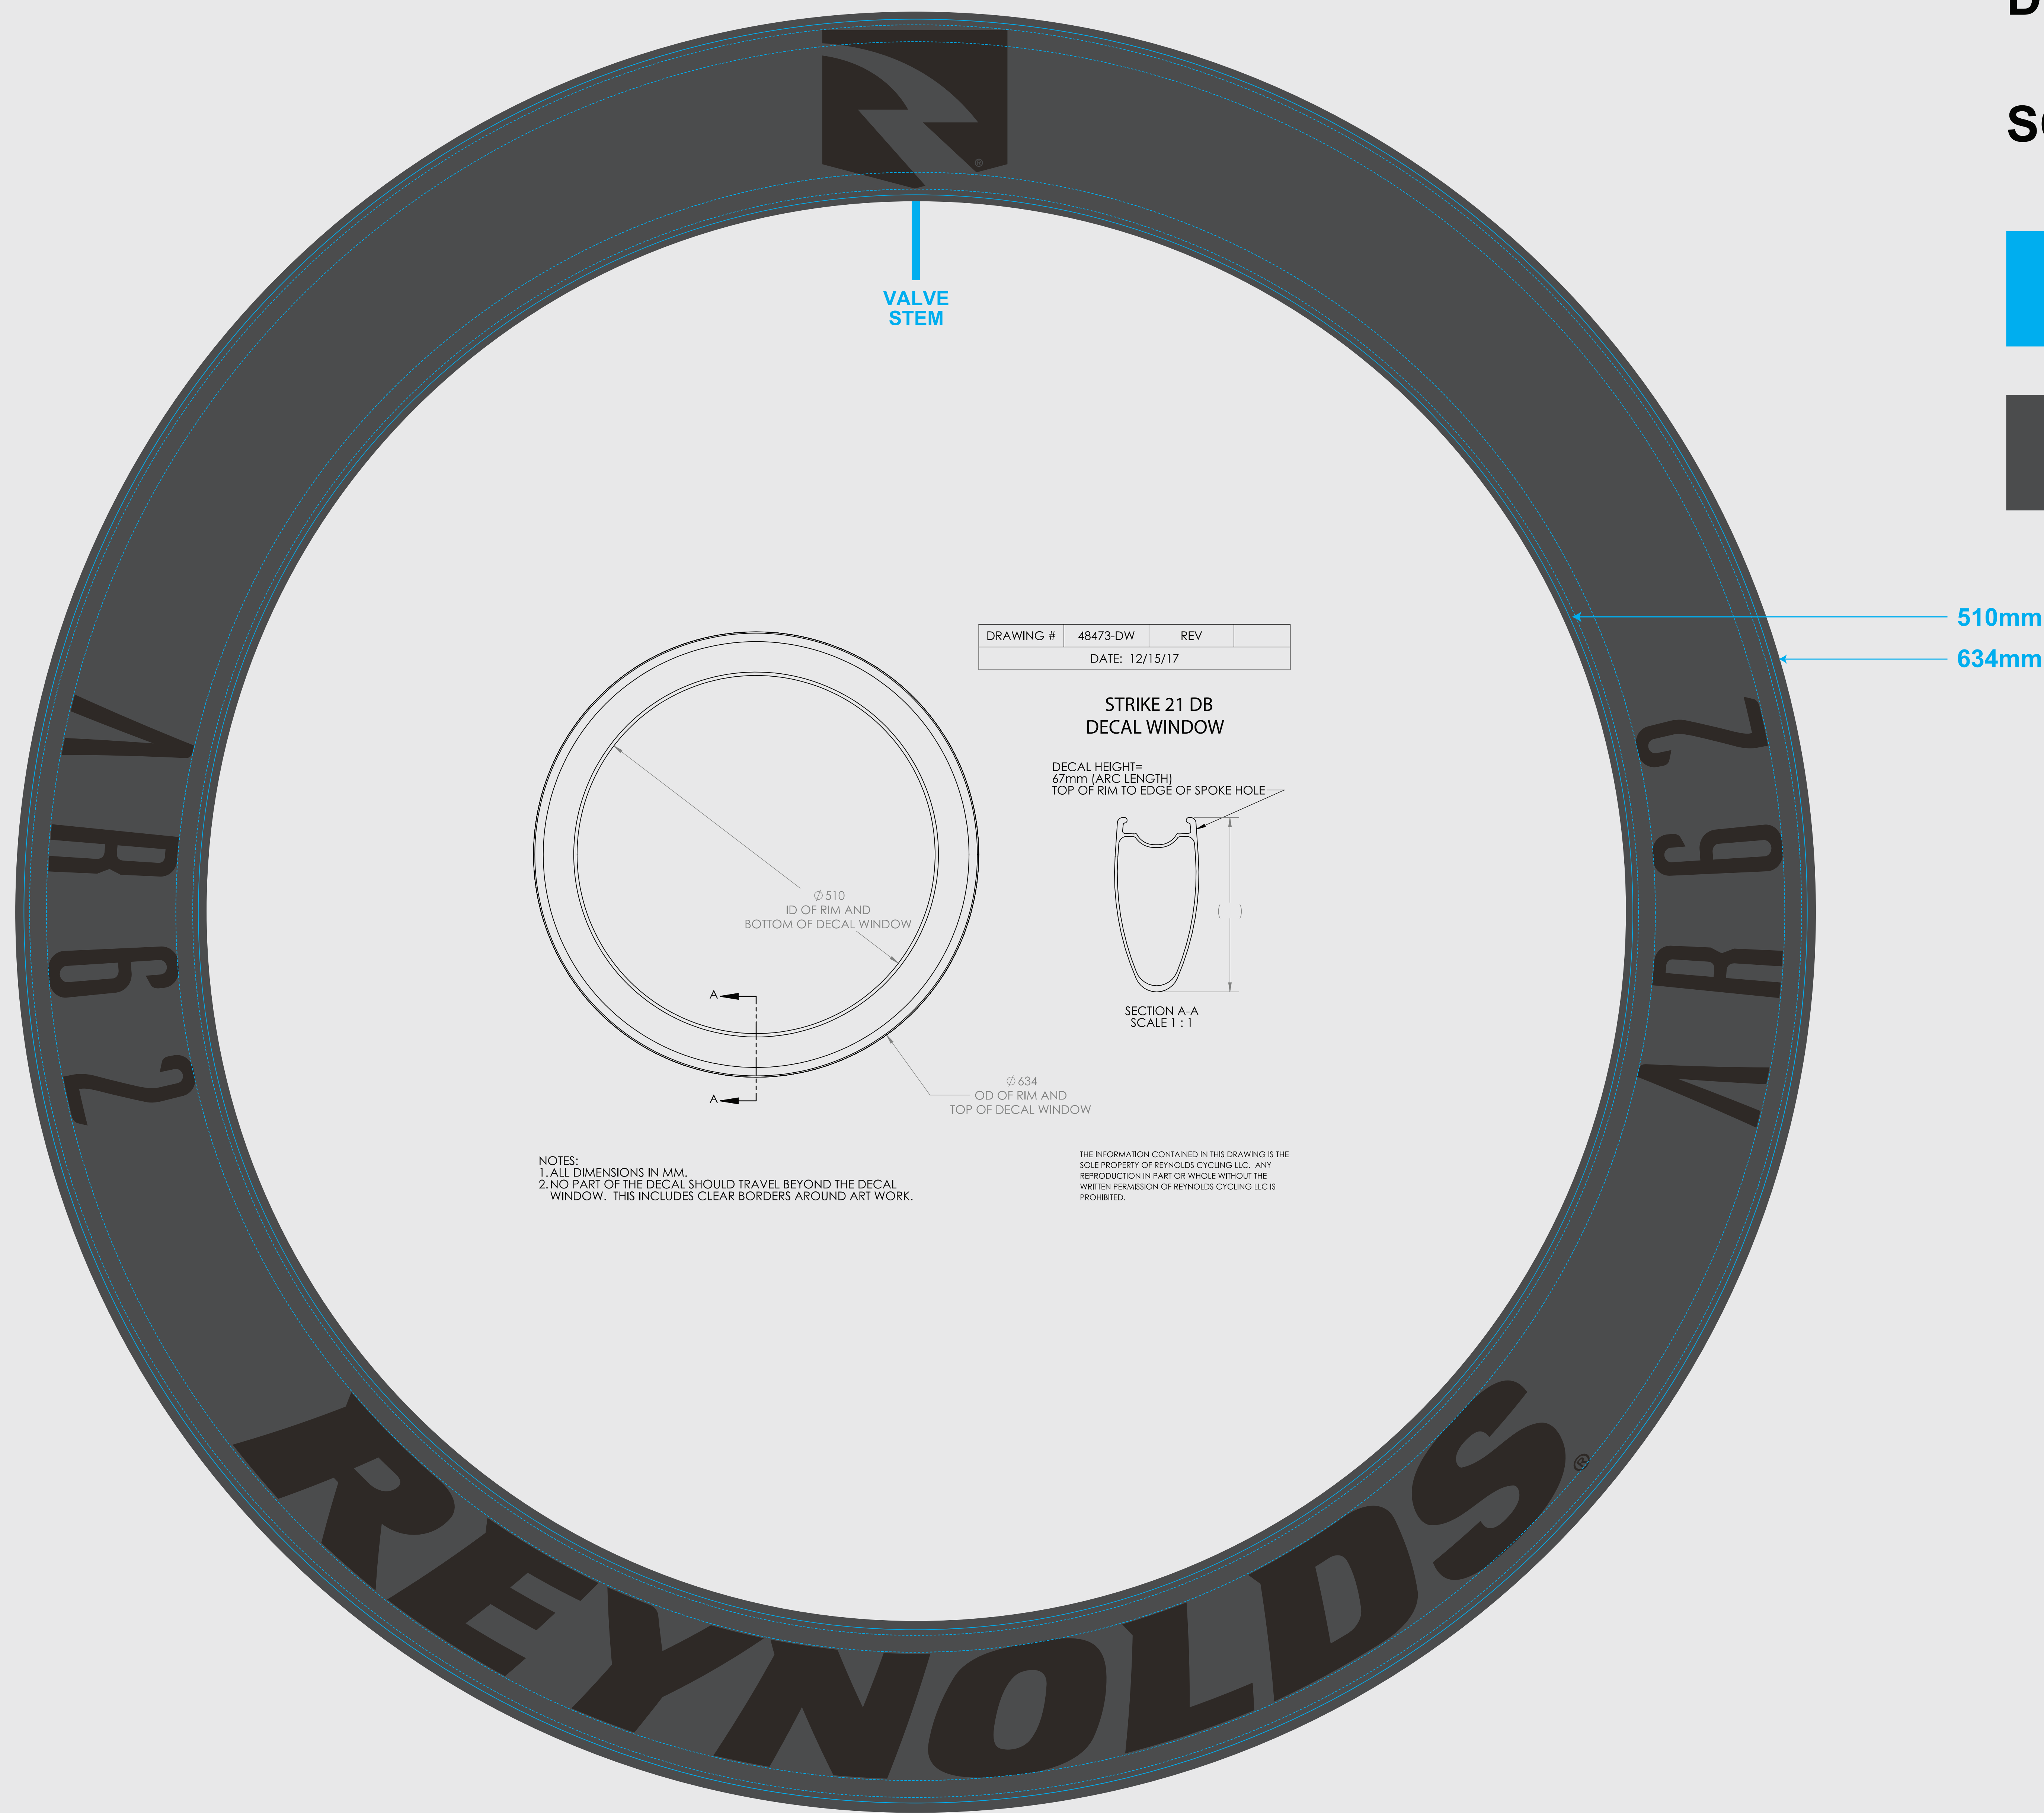

INSTALLATION PREVIEW

AR 62 DISC BRAKE

Die Cut Vinyl

SCALE 1:1

 Graphic Window:
DO NOT PRINT

 Full wheel preview:
DO NOT PRINT

ISOLATED DIE CUT DECALS