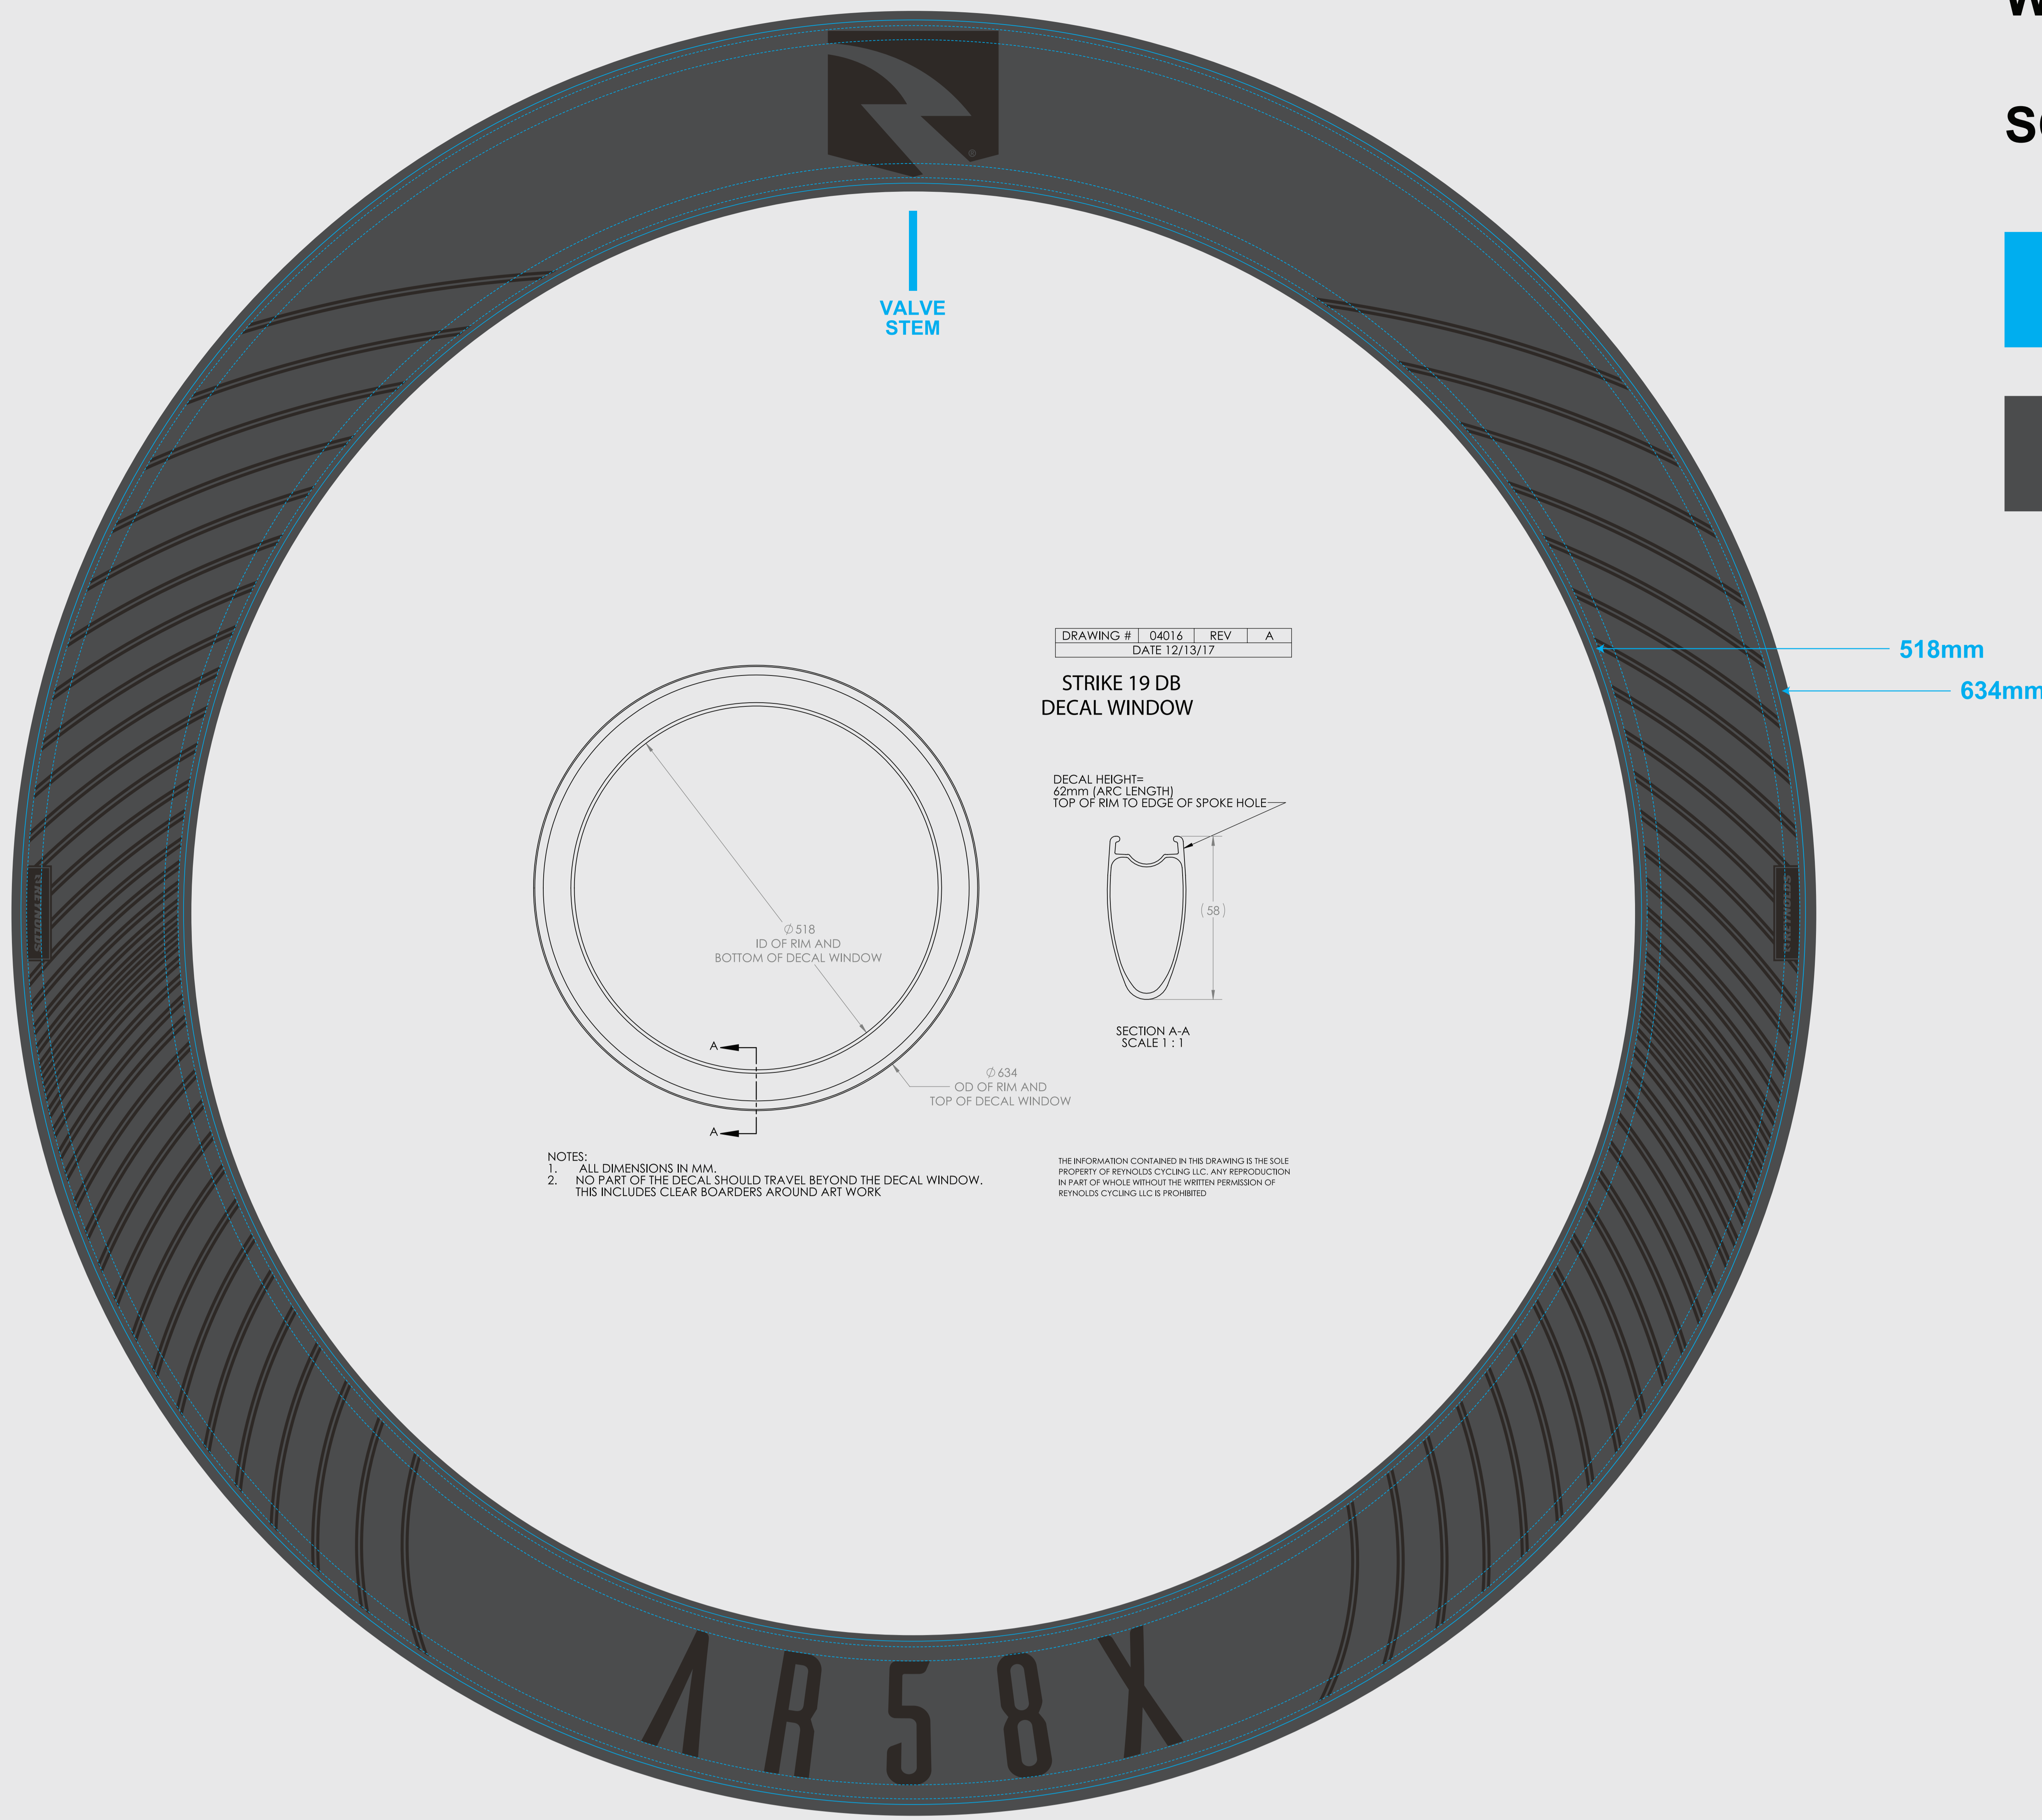

# INSTALLATION PREVIEW

AR 58X DISC

WATERSLIDE

SCALE 1:1

 Graphic Window:  
DO NOT PRINT

 Full wheel preview:  
DO NOT PRINT

# WATERSLIDE DECALS

 Graphic Window:  
DO NOT PRINT

 CUT LINE

 PANTONE  
BLACK C

# ISOLATED DECALS

← BLEED

 CUT LINE

 PANTONE  
BLACK C