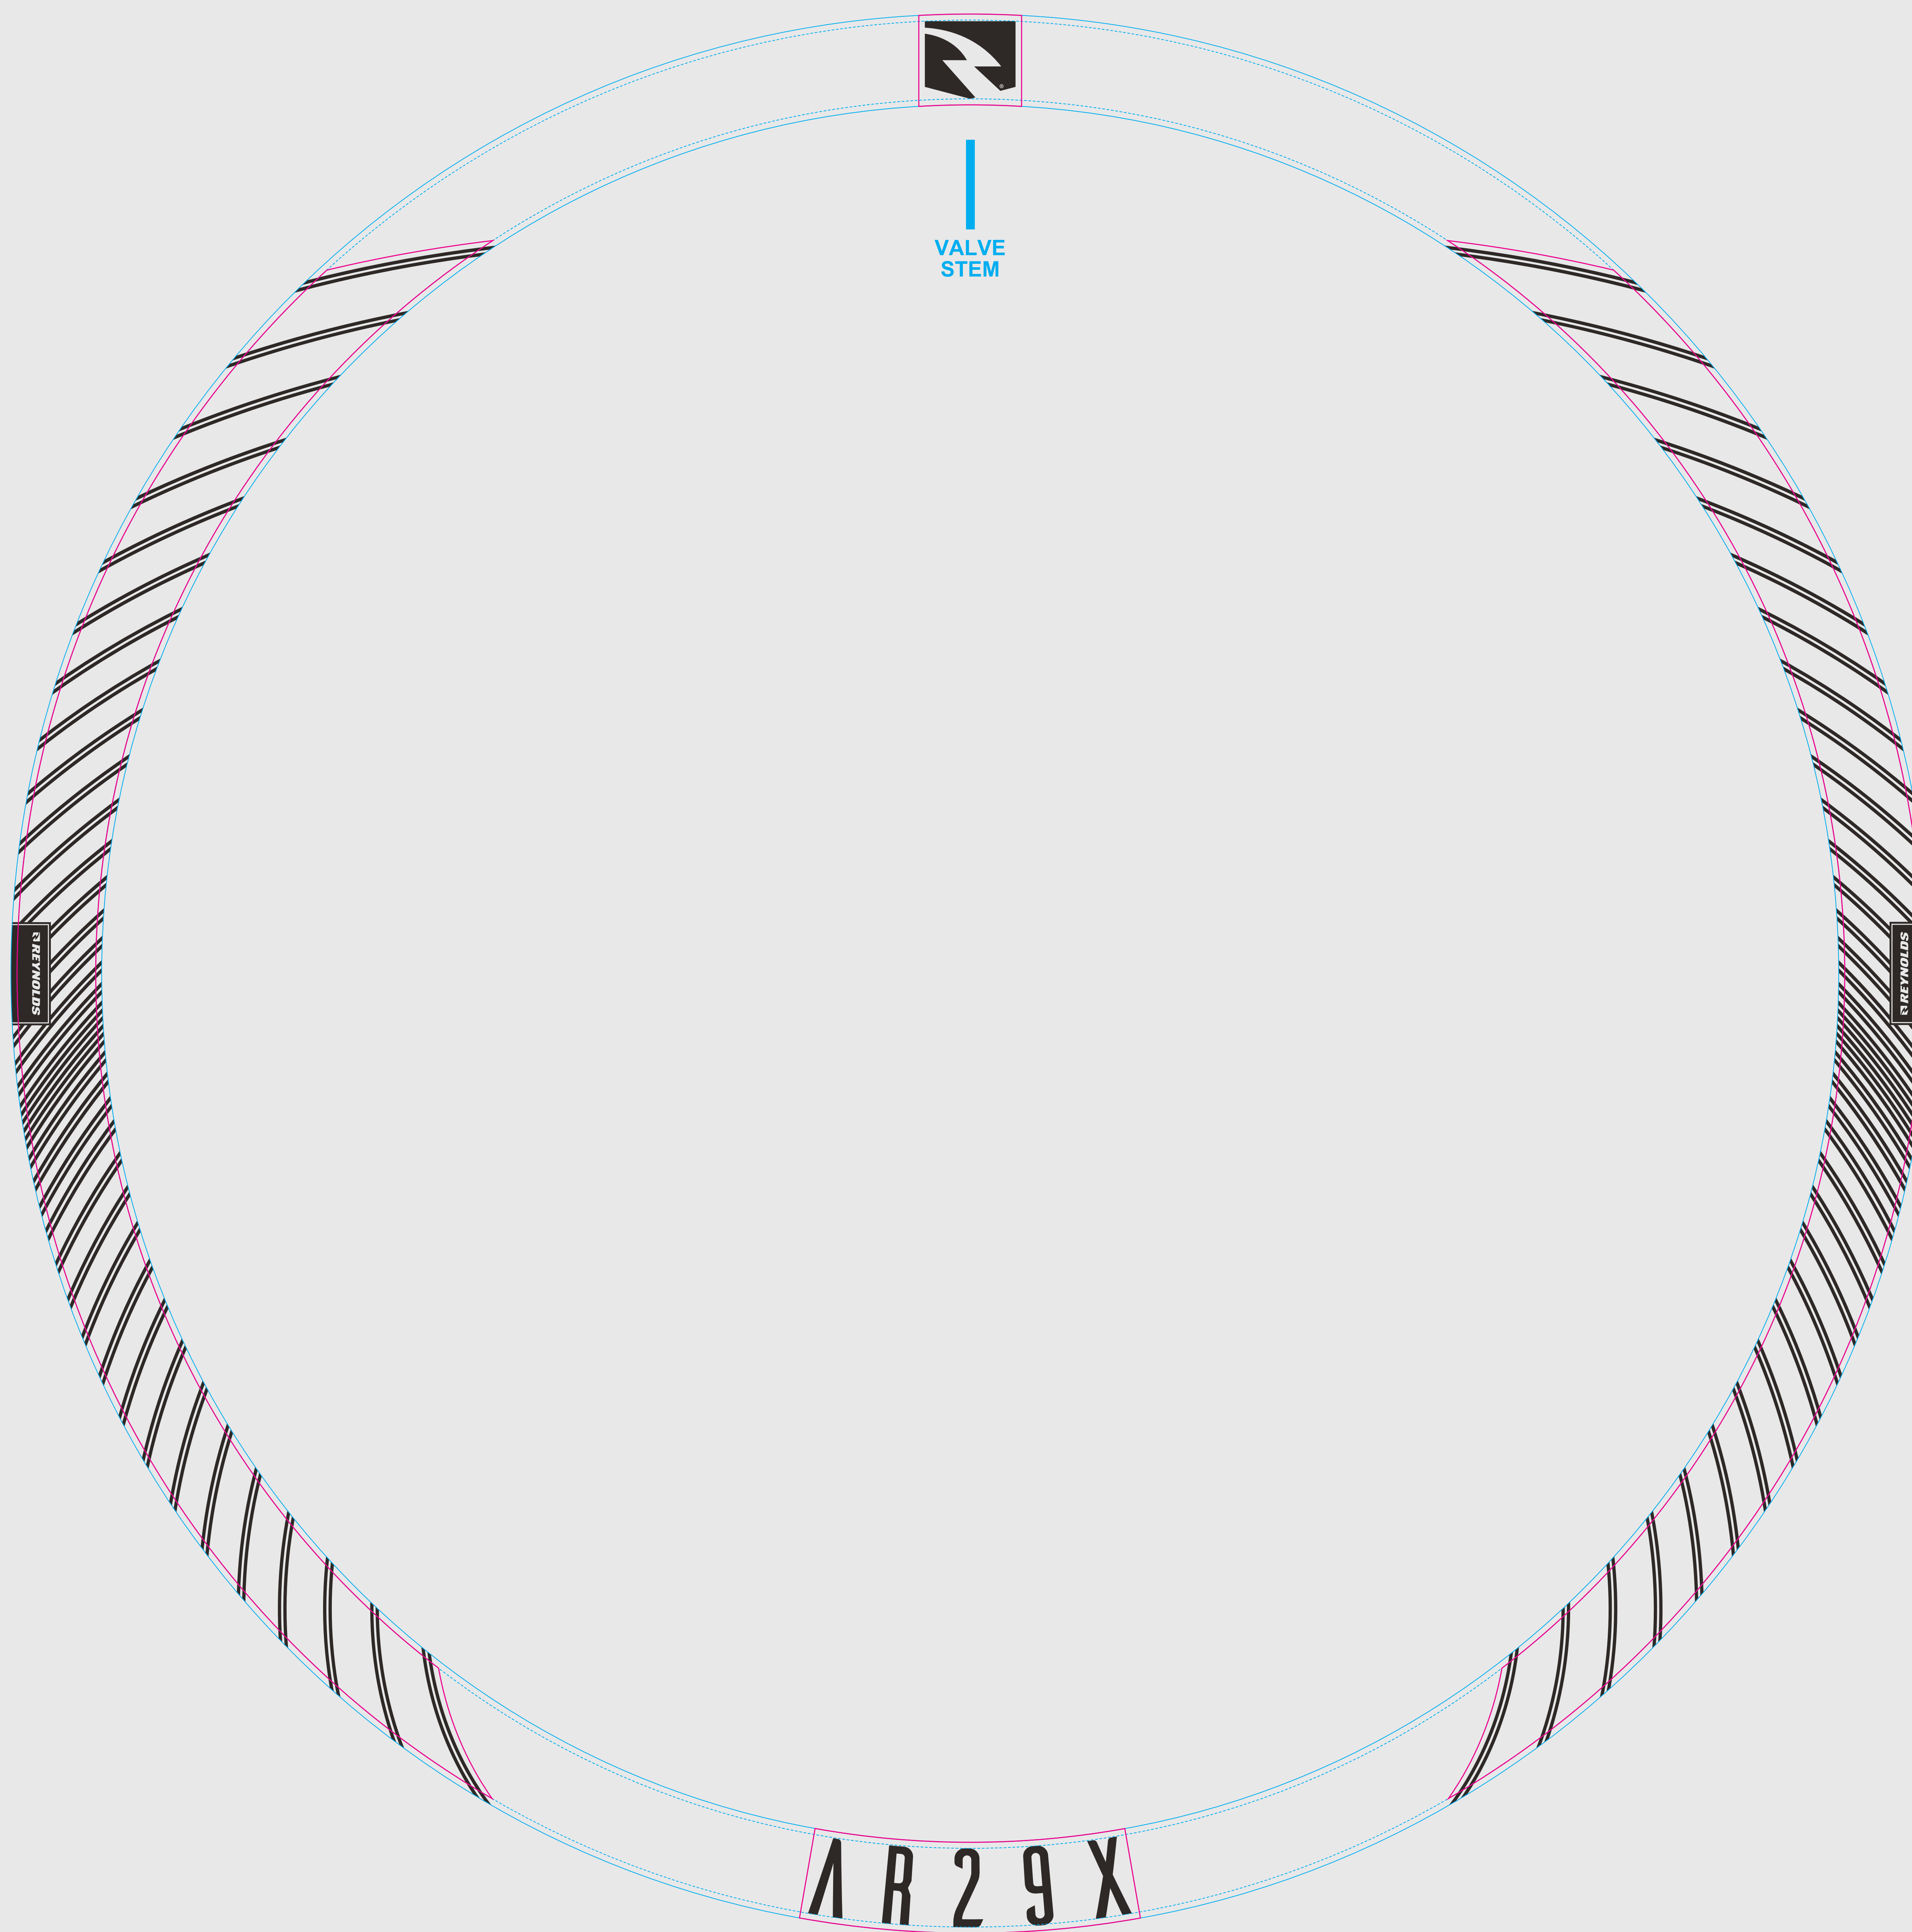

INSTALLATION PREVIEW

AR 29X DISC

WATERSLIDE

SCALE 1:1

 Graphic Window:
DO NOT PRINT

 Full wheel preview:
DO NOT PRINT

WATERSLIDE DECALS

 Graphic Window:
DO NOT PRINT

 CUT LINE

 PANTONE
BLACK C

ISOLATED DECALS

 CUT LINE

 PANTONE
BLACK C