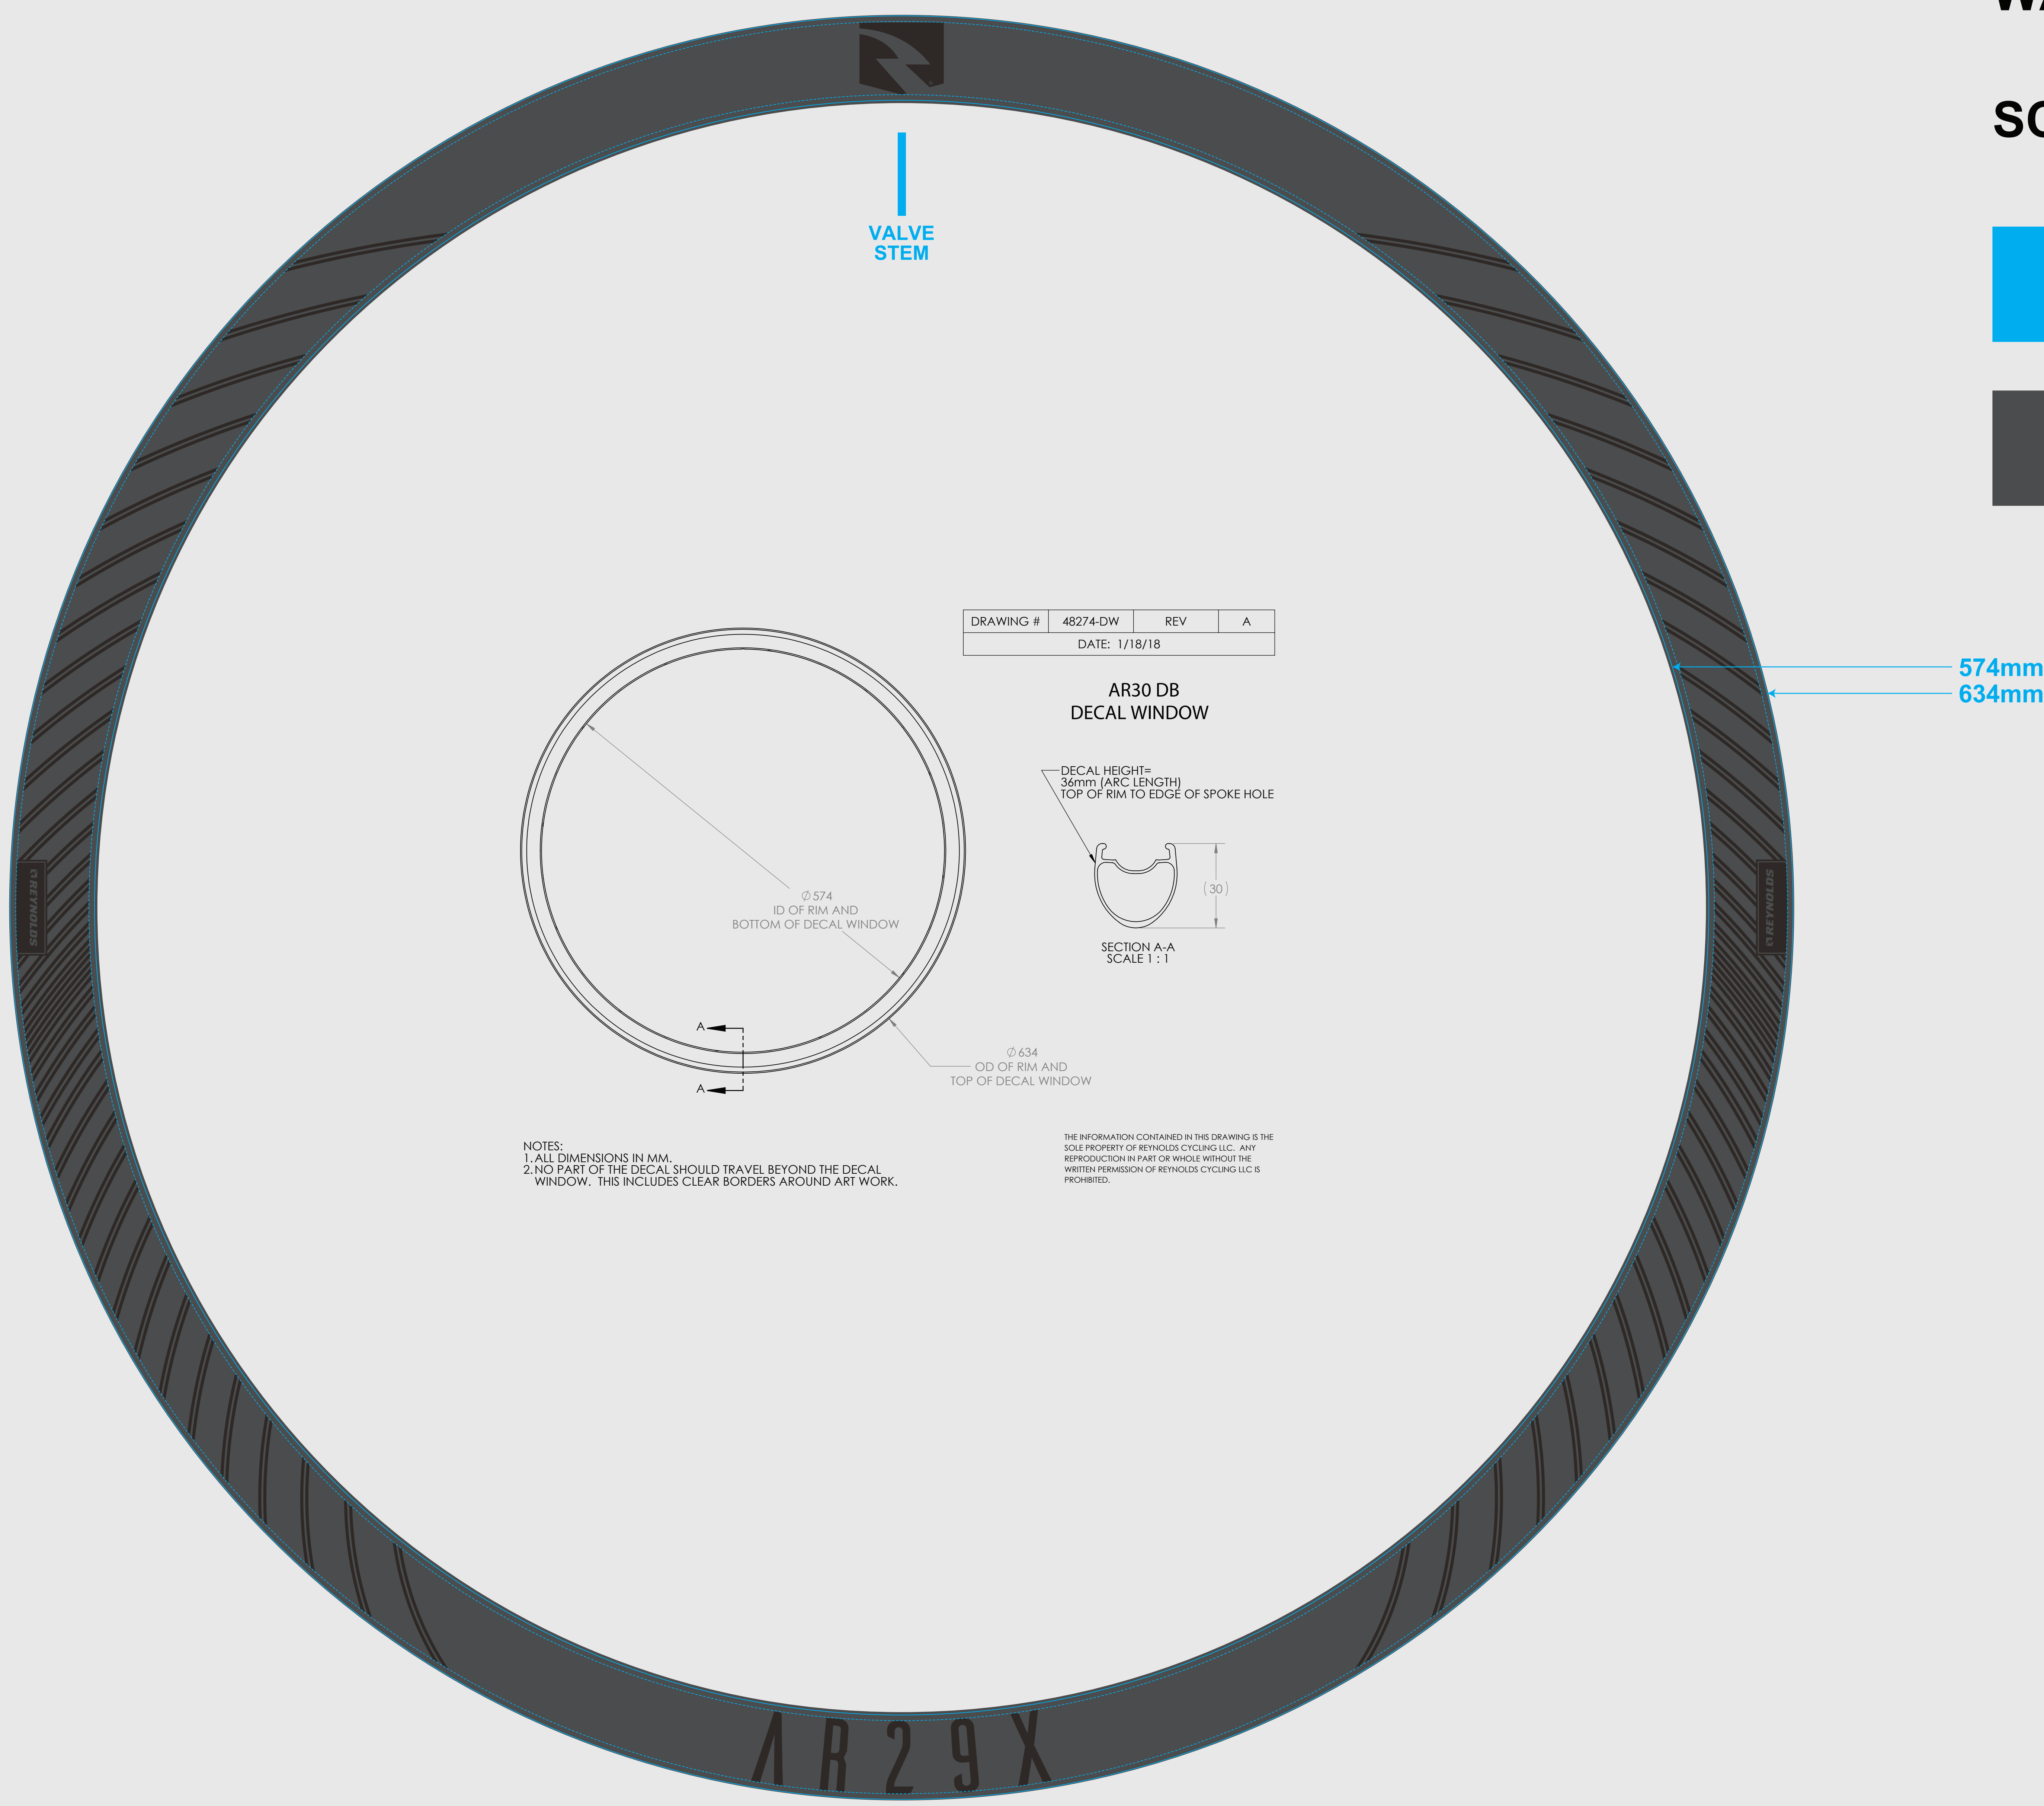

INSTALLATION PREVIEW

AR 29X DISC

WATERSLIDE

SCALE 1:1

 Graphic Window:
DO NOT PRINT

 Full wheel preview:
DO NOT PRINT

WATERSLIDE DECALS

 Graphic Window:
DO NOT PRINT

 CUT LINE

 PANTONE
BLACK C

ISOLATED DECALS

 CUT LINE

 PANTONE
BLACK C