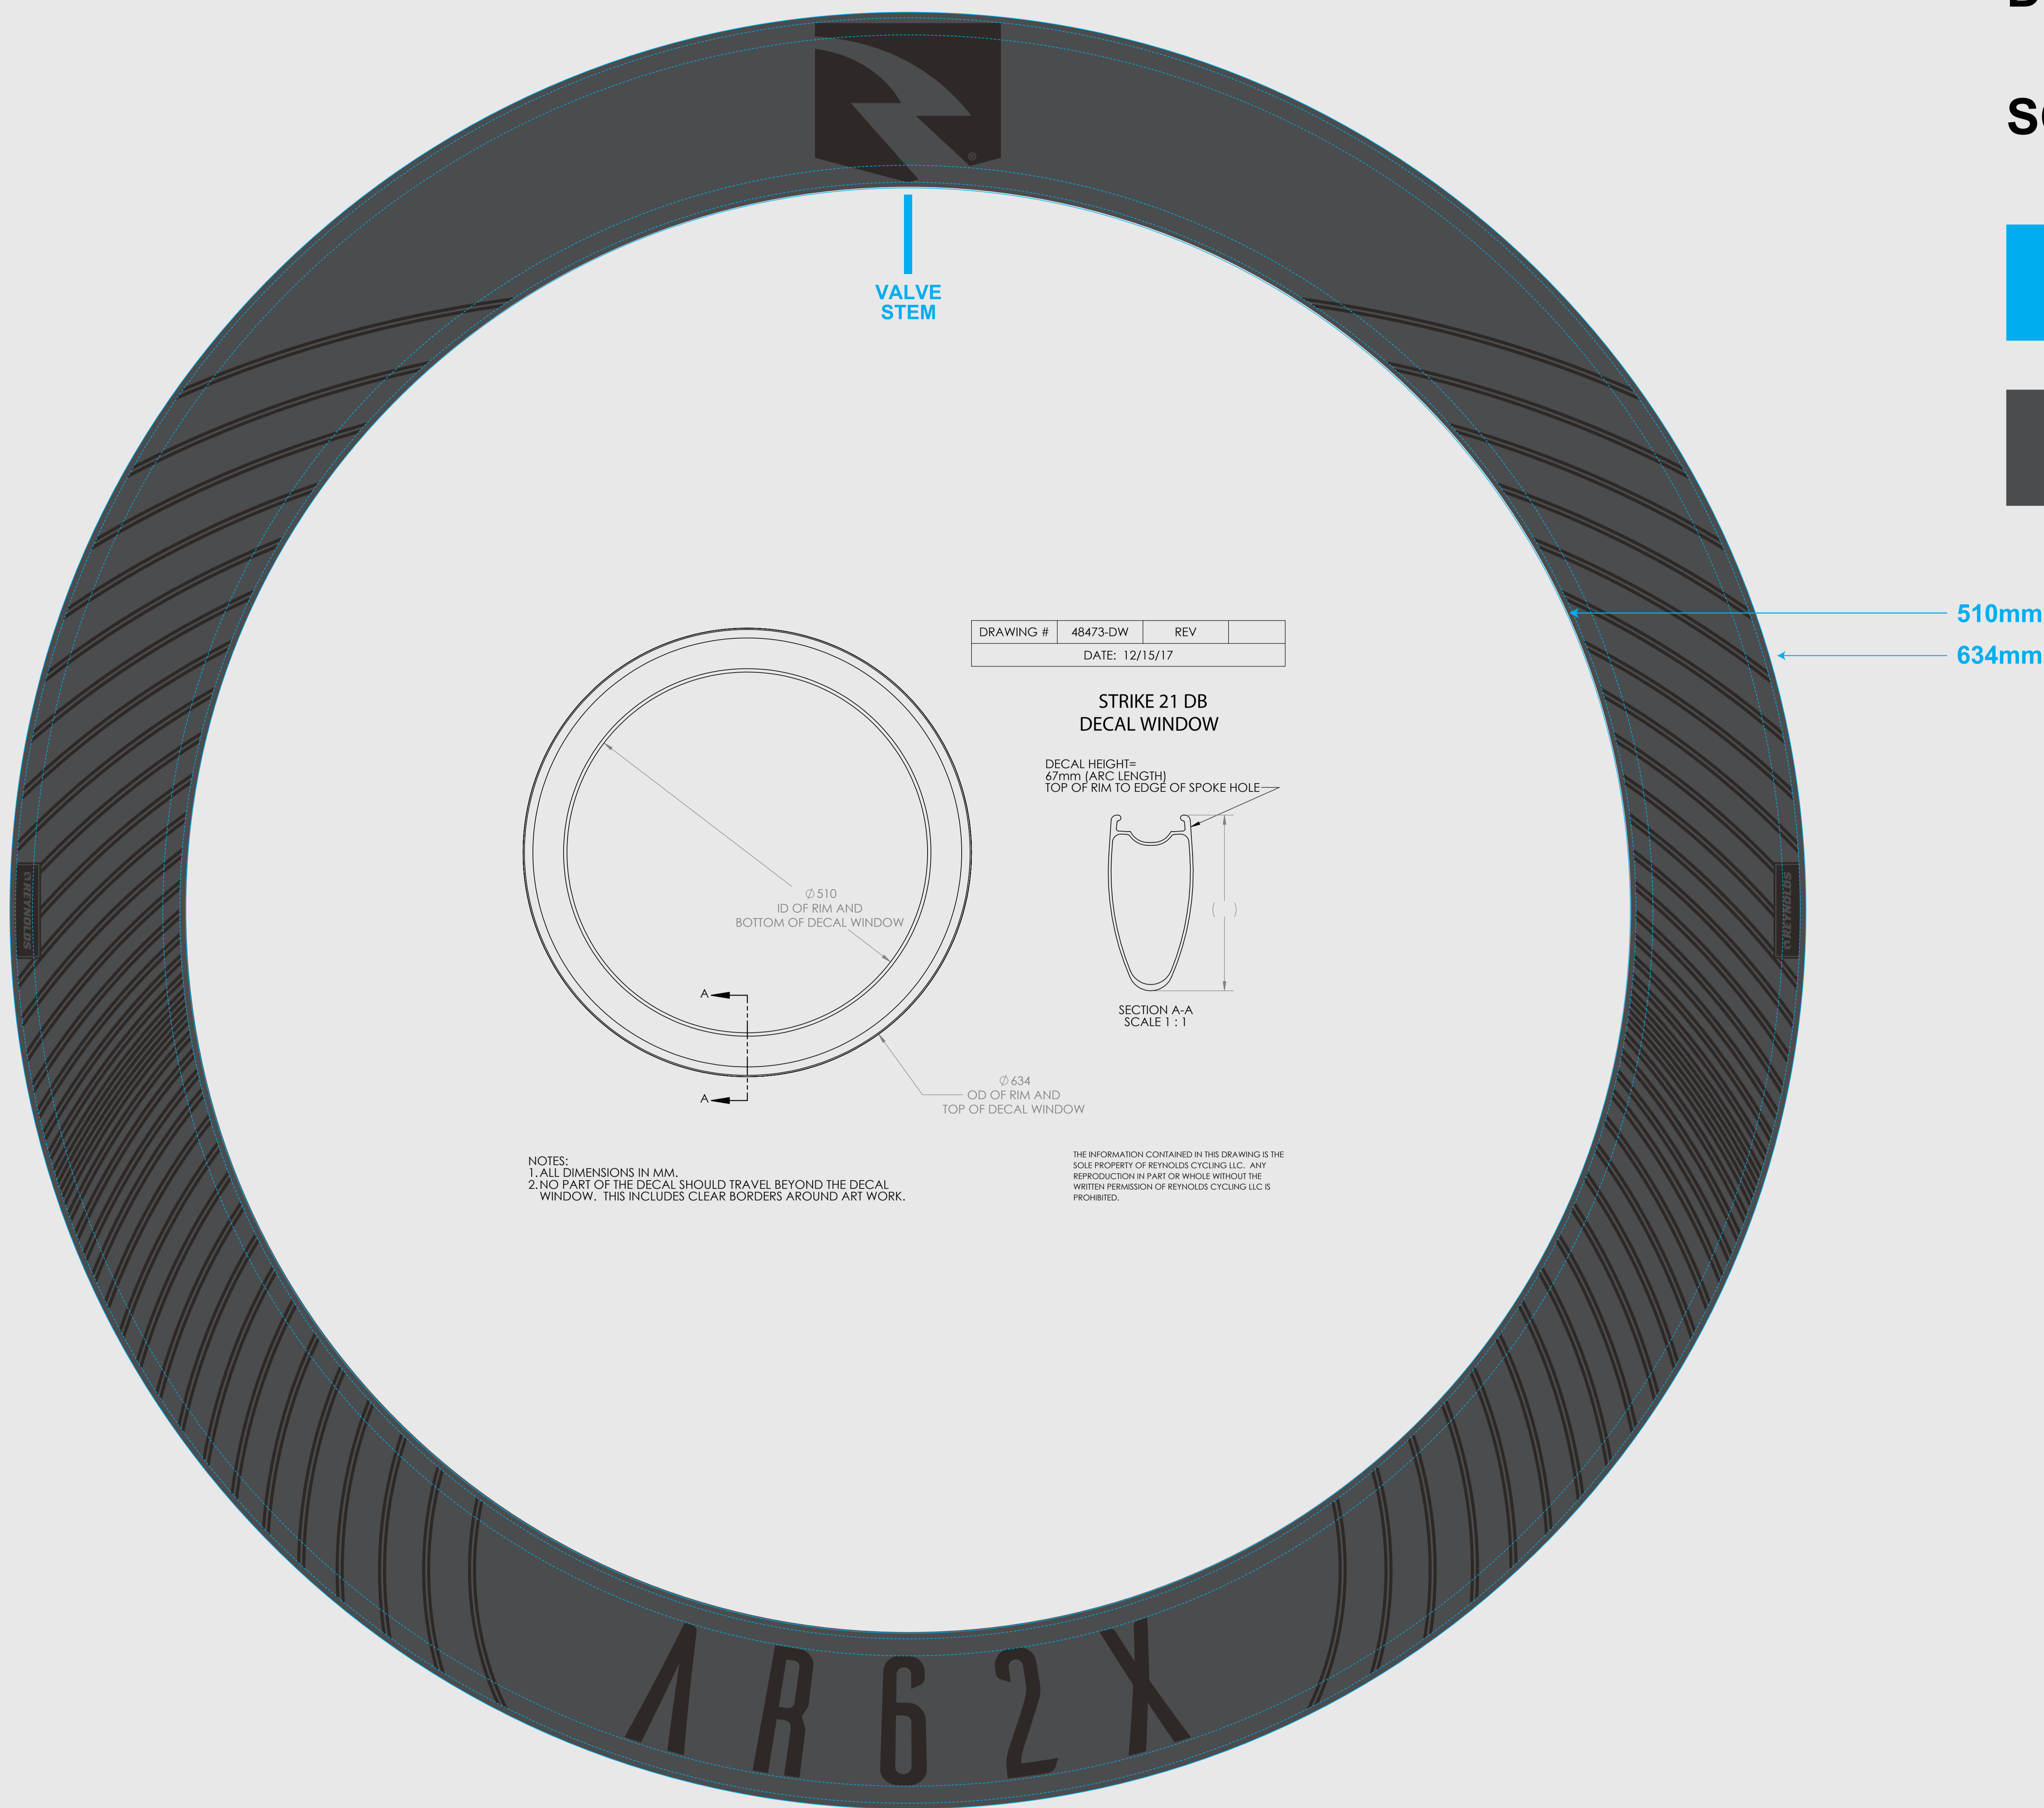

# INSTALLATION PREVIEW

AR 62X DISC BRAKE

Die Cut Vinyl

SCALE 1:1

 Graphic Window:  
DO NOT PRINT

 Full wheel preview:  
DO NOT PRINT

# WATERSLIDE DECALS

 Graphic Window:  
DO NOT PRINT

 CUT LINE

 PANTONE  
BLACK C

# ISOLATED DECALS

 CUT LINE

 PANTONE  
BLACK C

BLEED