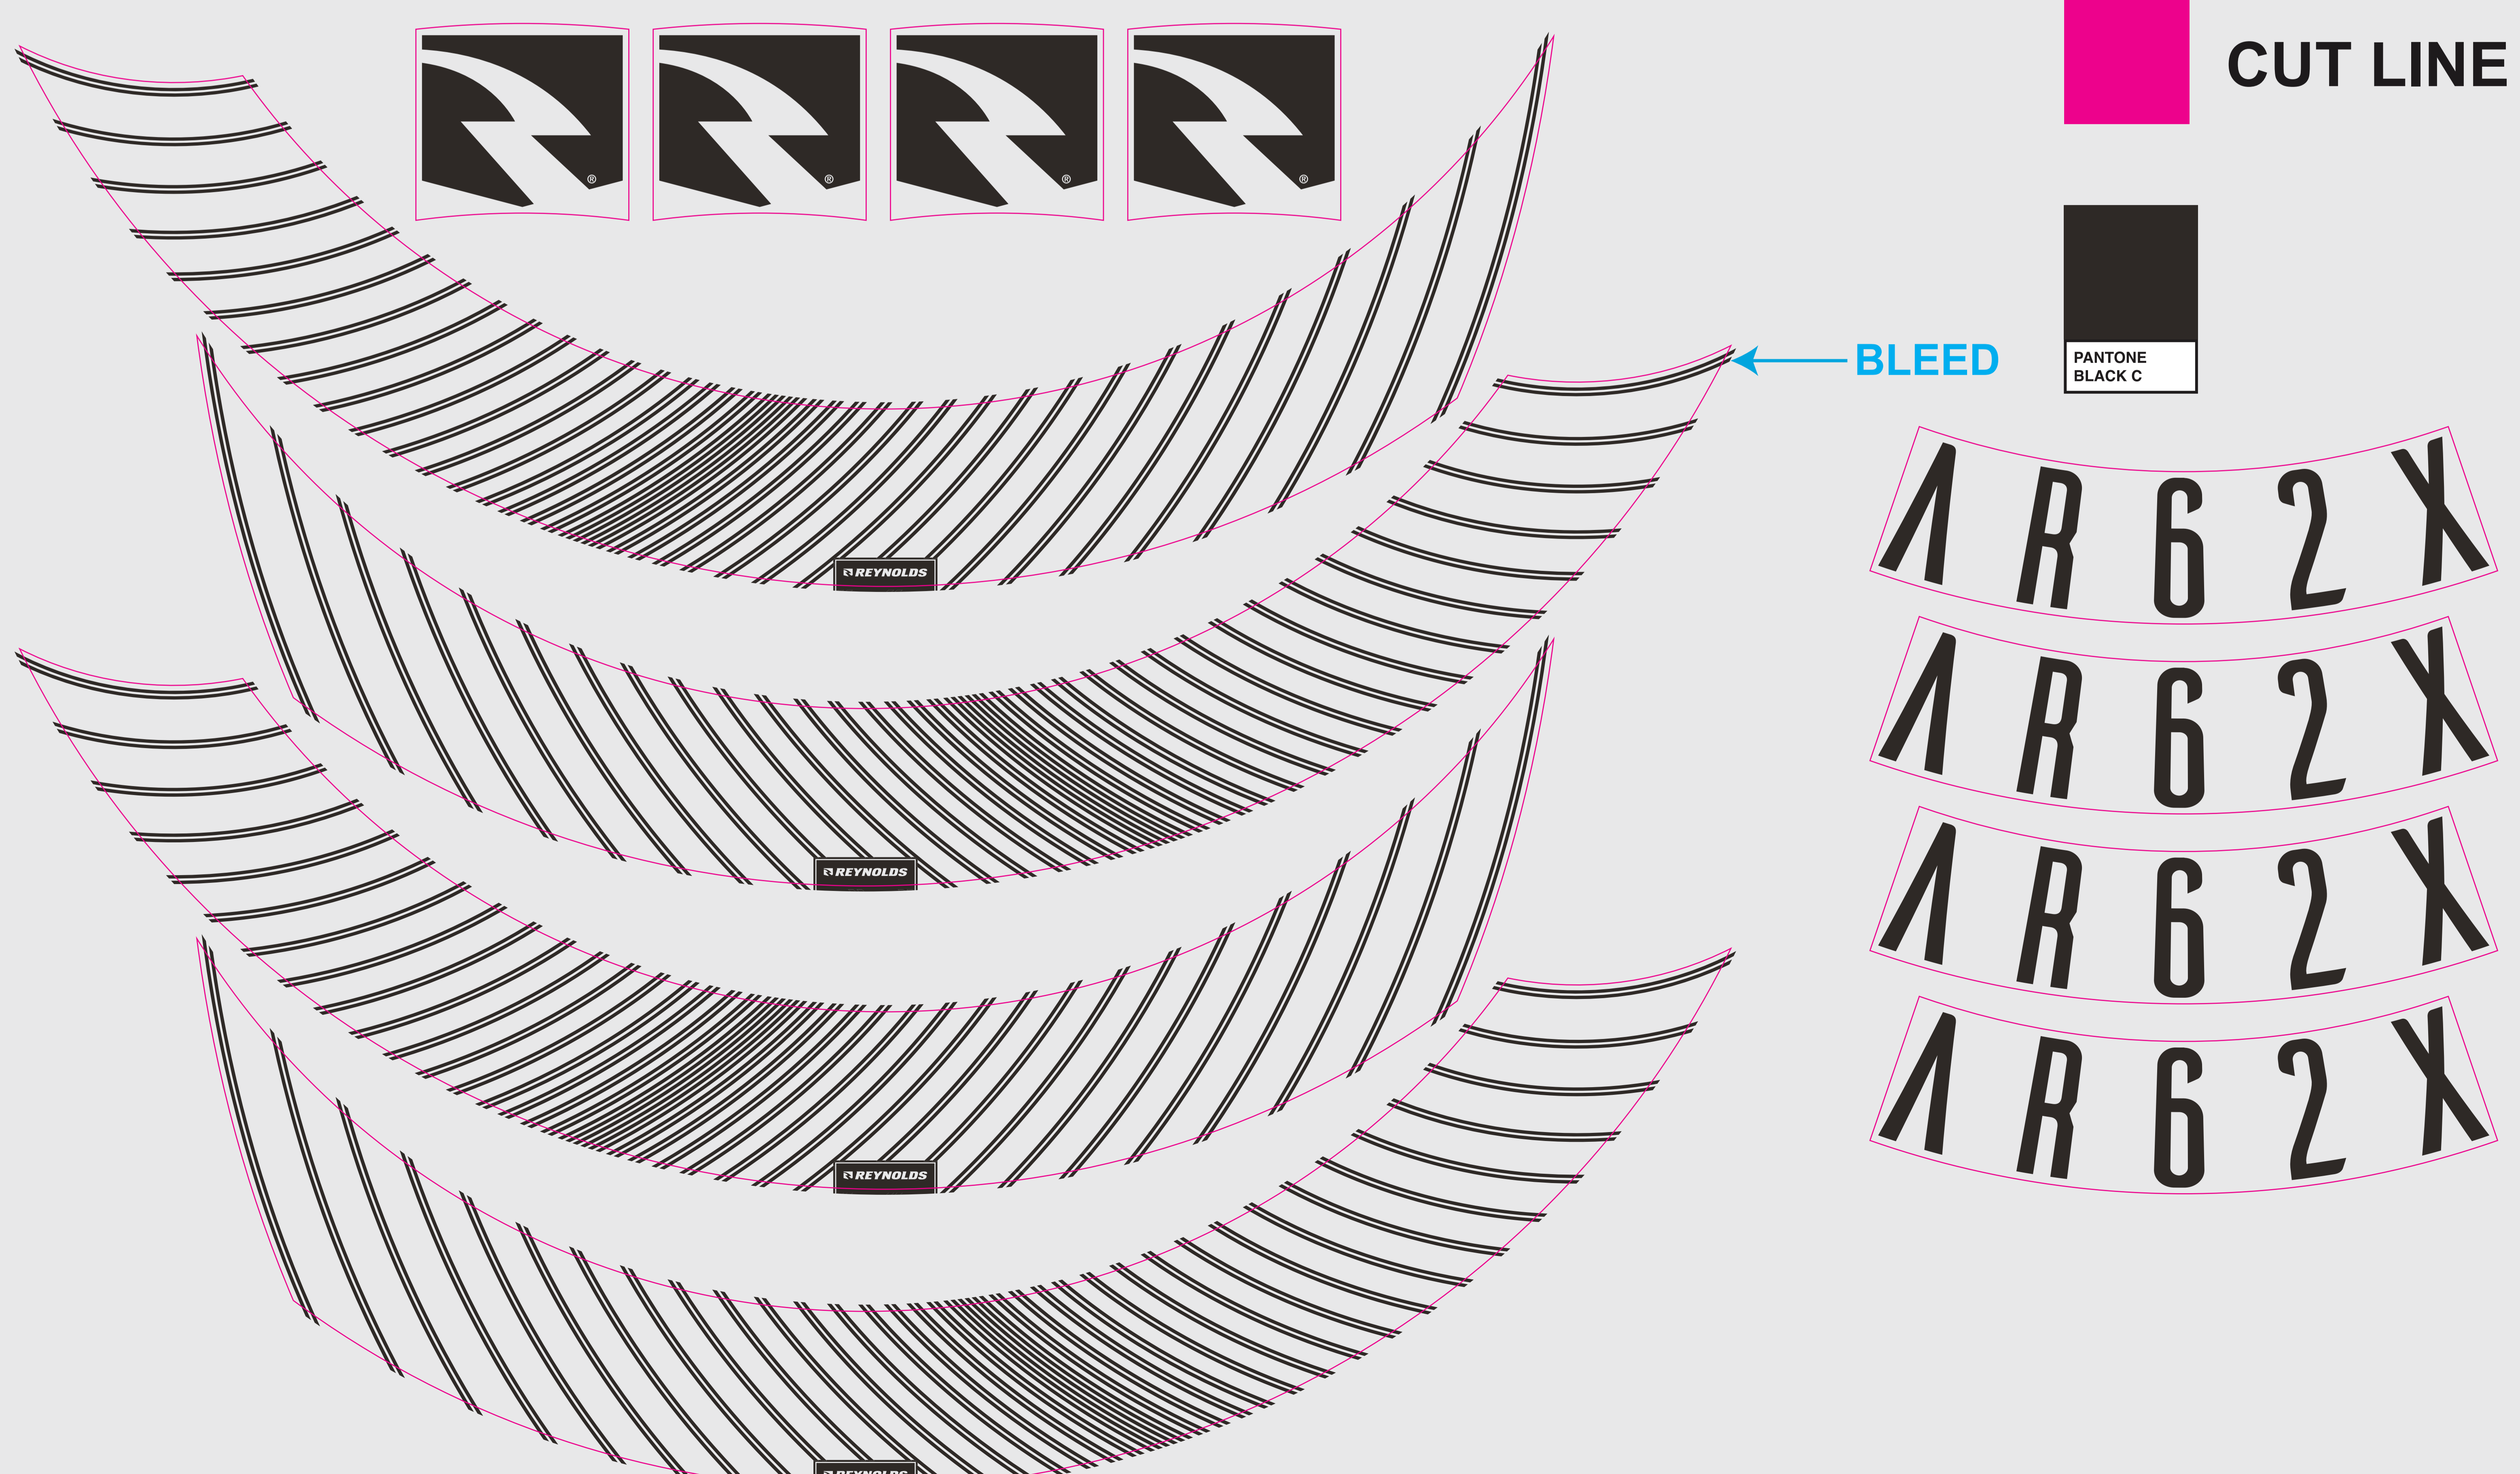

# WATERSLIDE DECALS

 Graphic Window:  
DO NOT PRINT

 CUT LINE

 PANTONE  
BLACK C

# ISOLATED DECALS

 CUT LINE

 PANTONE  
BLACK C

BLEED