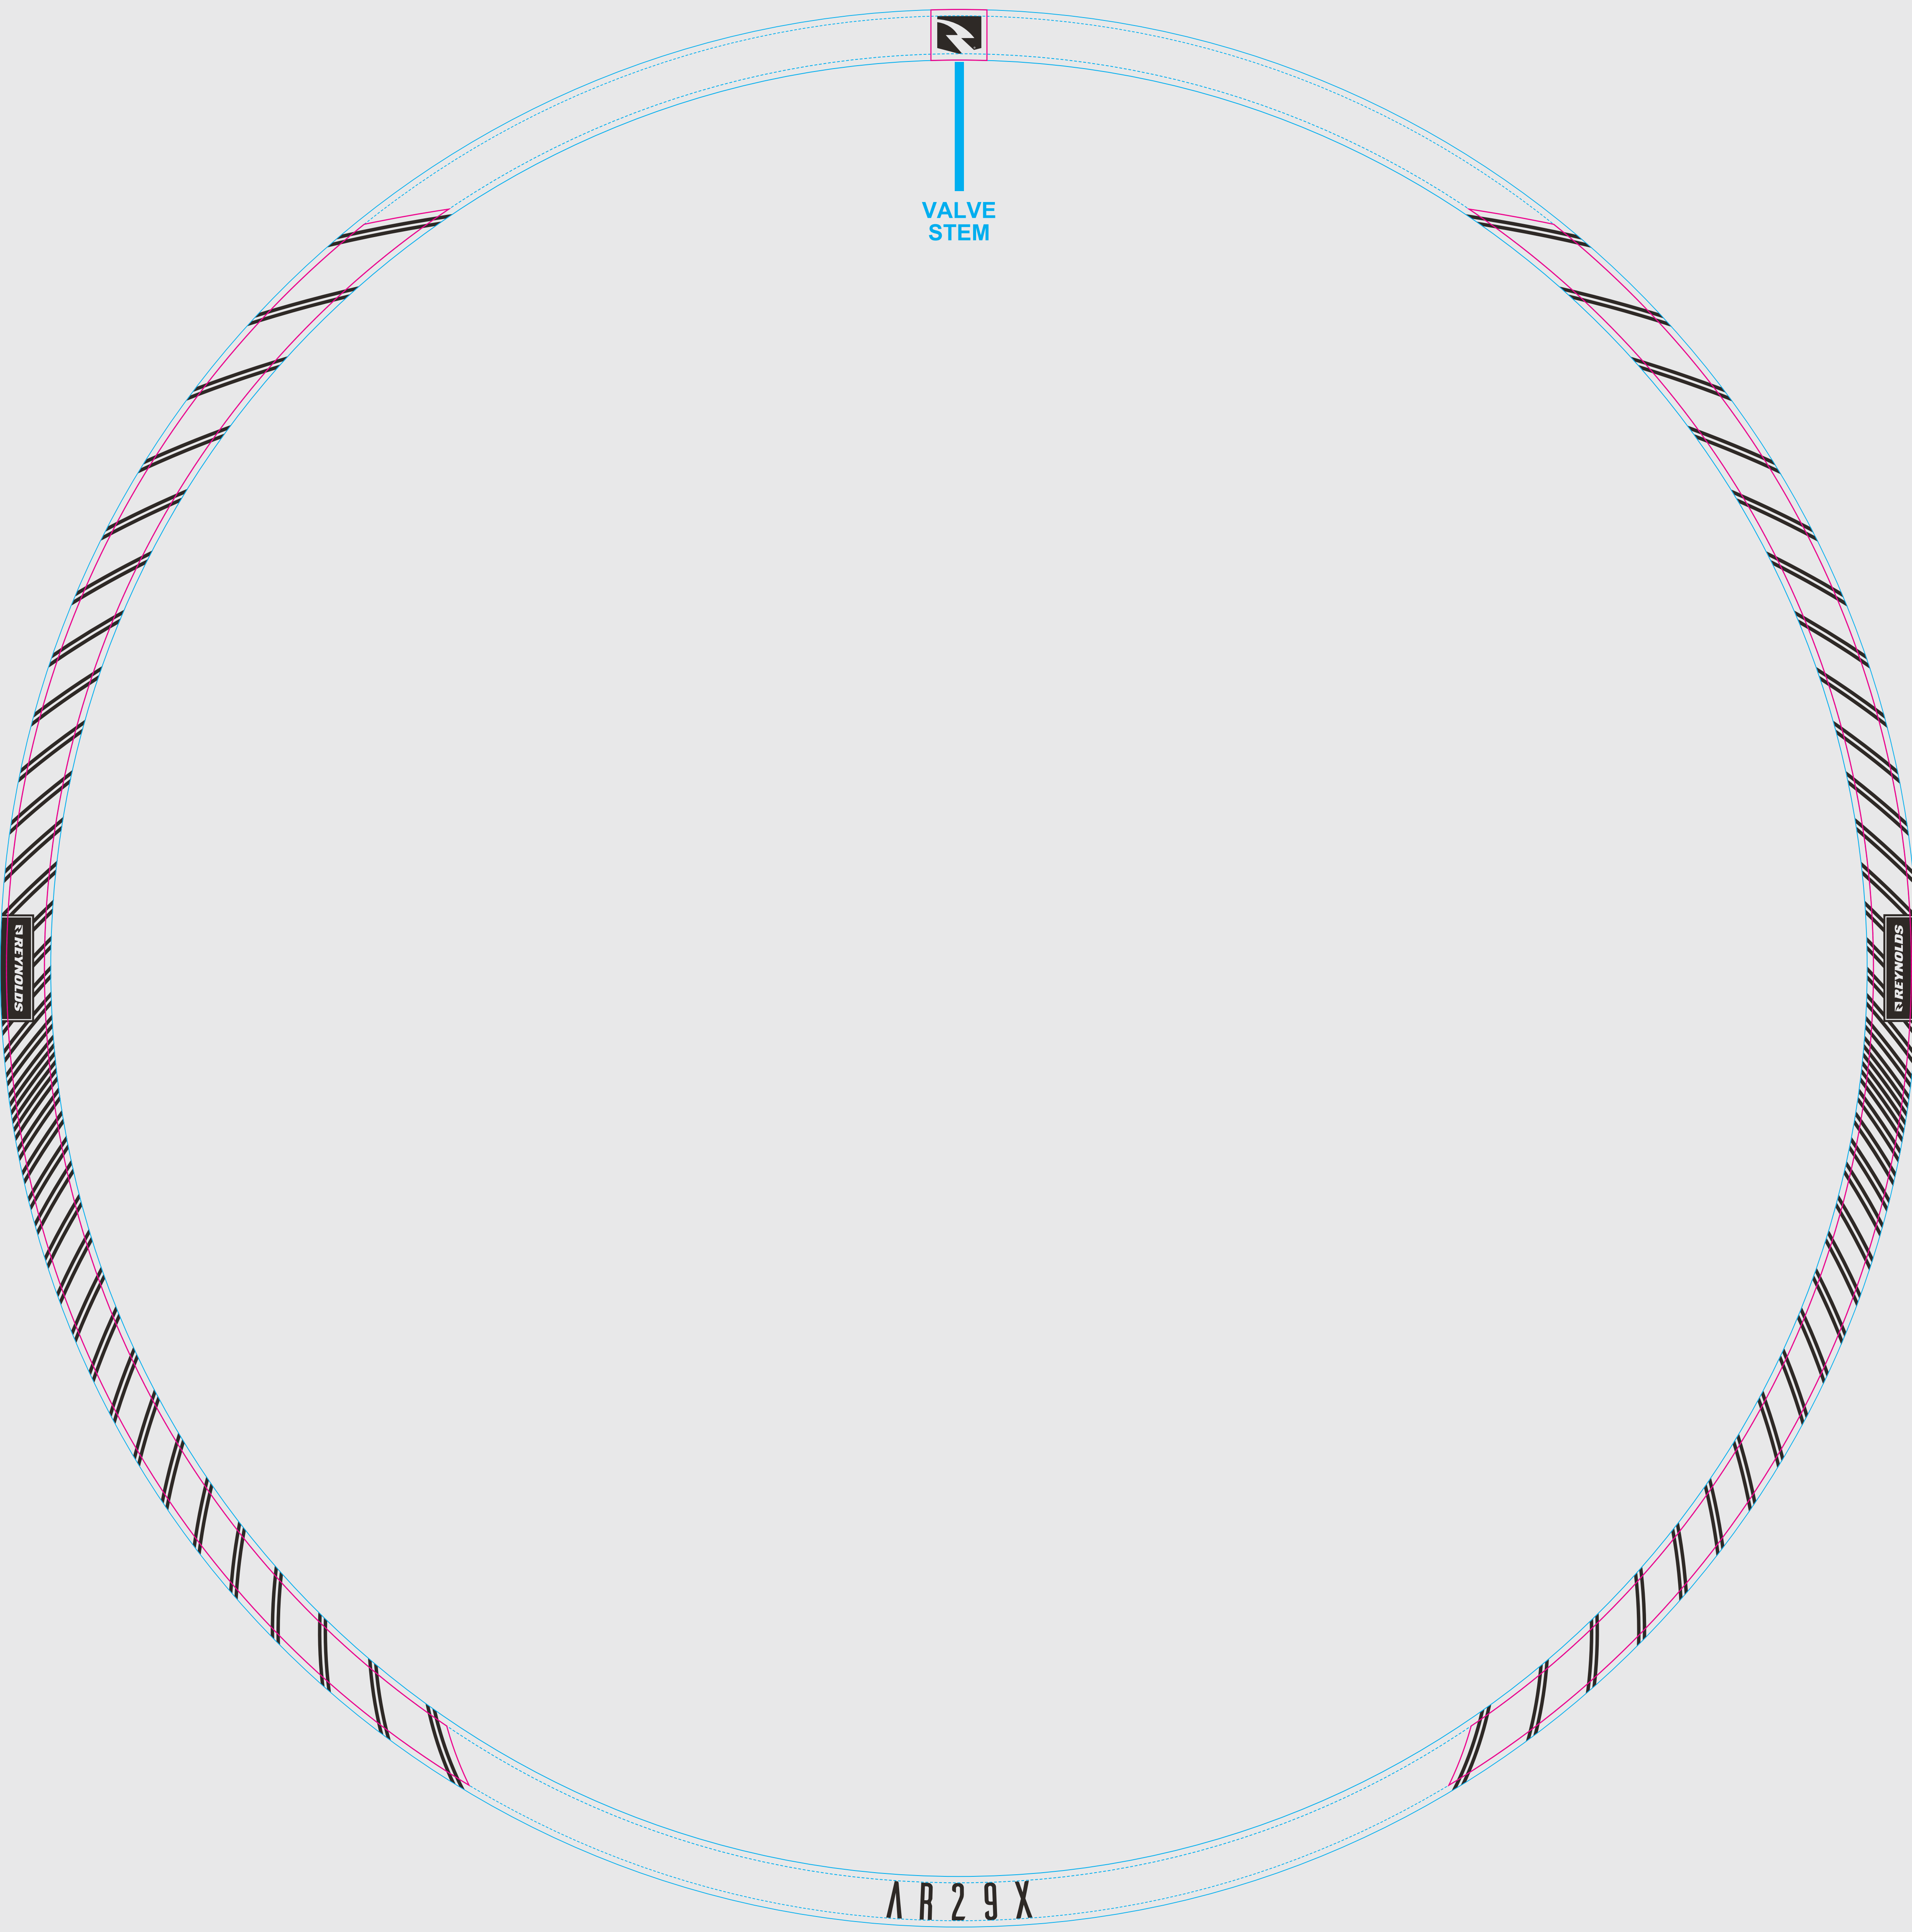

INSTALLATION PREVIEW

AR 29X RB

WATERSLIDE

SCALE 1:1

 Graphic Window:
DO NOT PRINT

 Full wheel preview:
DO NOT PRINT

WATERSLIDE DECALS

 Graphic Window:
DO NOT PRINT

 CUT LINE

 PANTONE
BLACK C

ISOLATED DECALS

 CUT LINE

 PANTONE
BLACK C