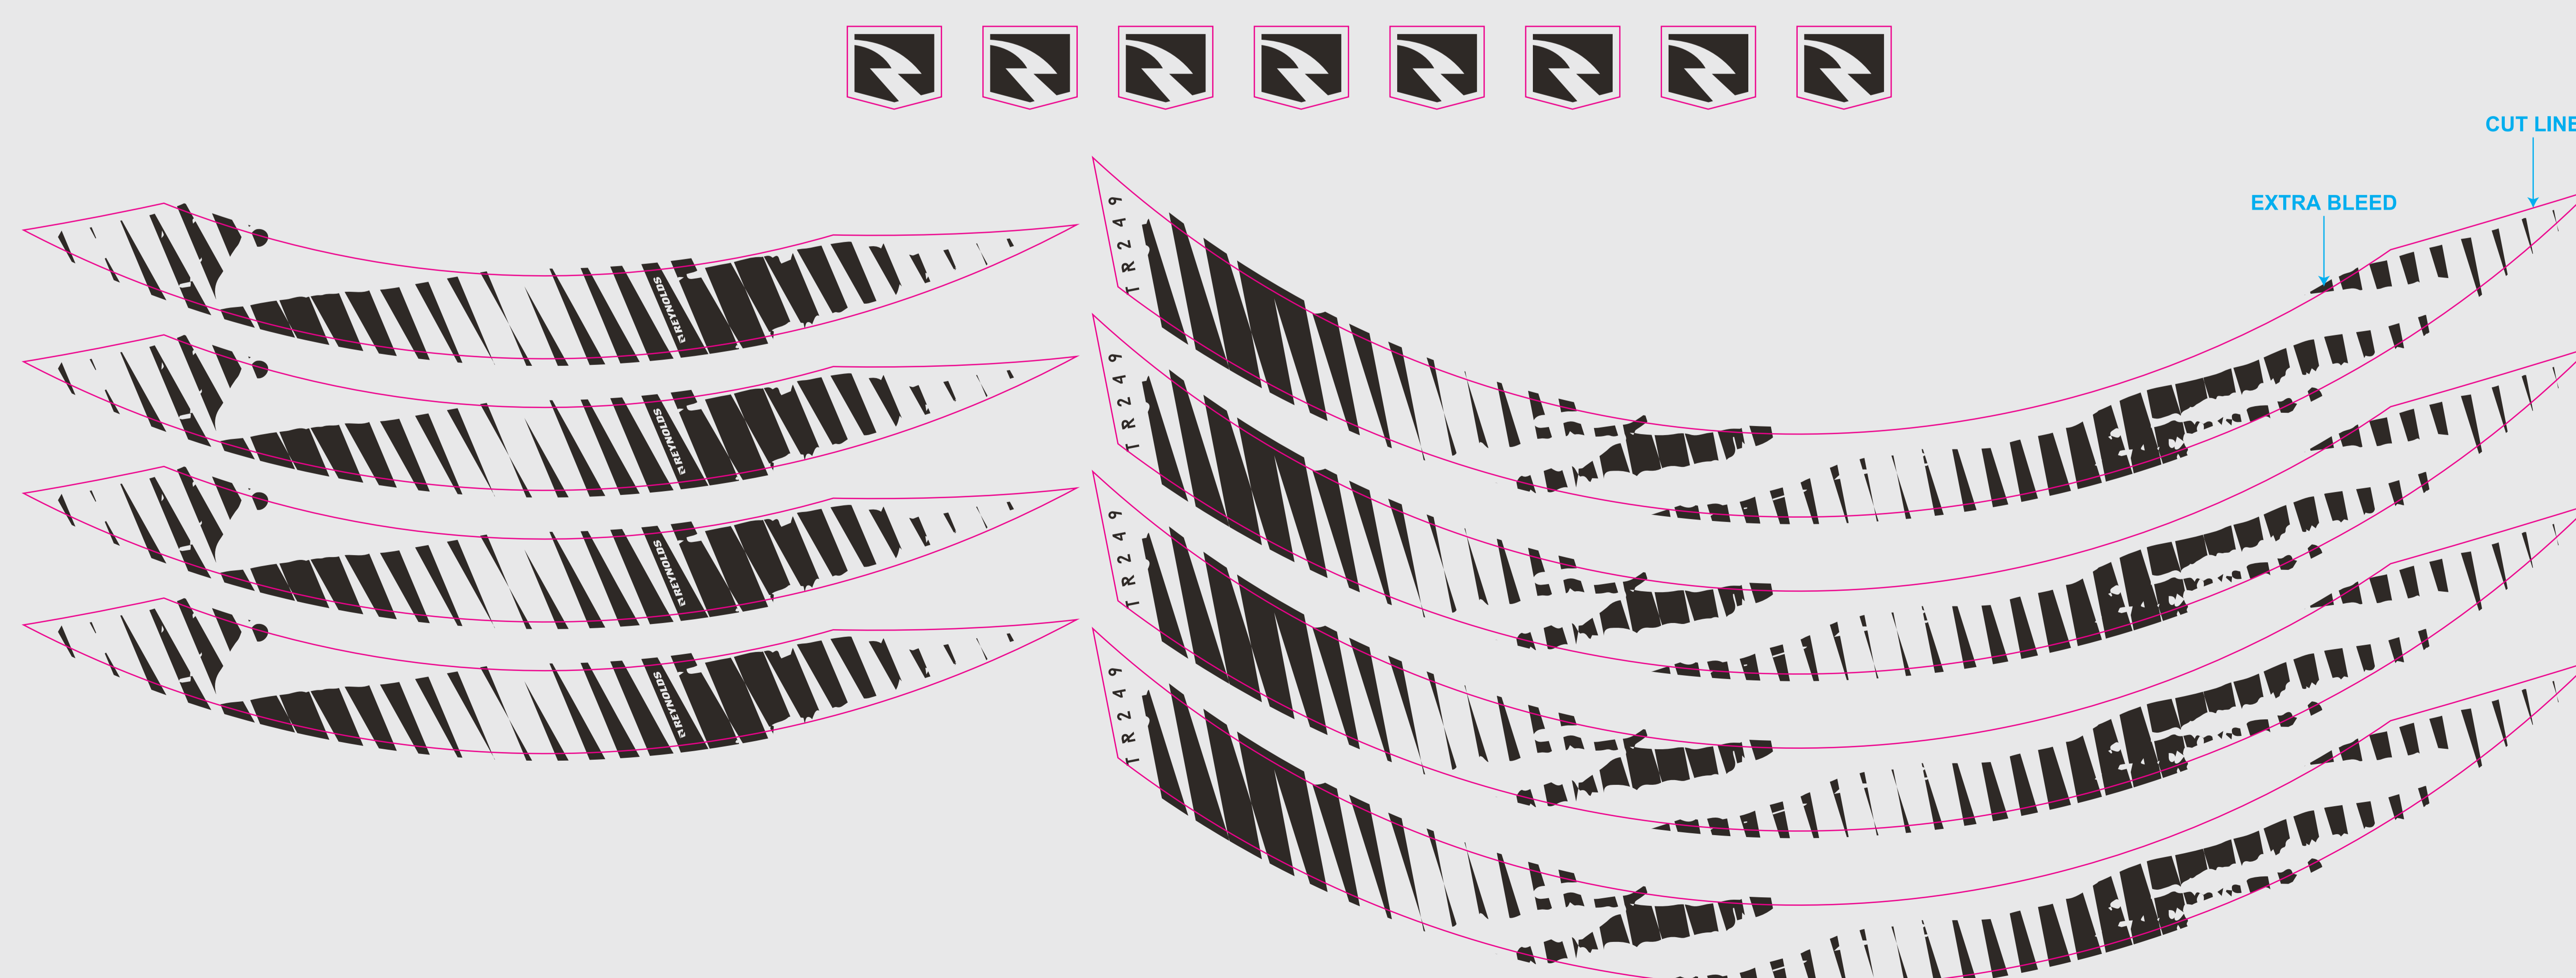

INSTALLATION PREVIEW

TR 249

MYLAR APPLICATION

SCALE 1:1

- Graphic Window:
DO NOT PRINT
- Full wheel preview:
DO NOT PRINT

- DECAL 580mm
- DECAL 626.212mm
- RIM 580mm
- RIM 630.704mm

MYLAR DECALS

- Graphic Window:
DO NOT PRINT
- CUT LINE
- BLACK C

ISOLATED DECALS

- CUT LINE
- BLACK C