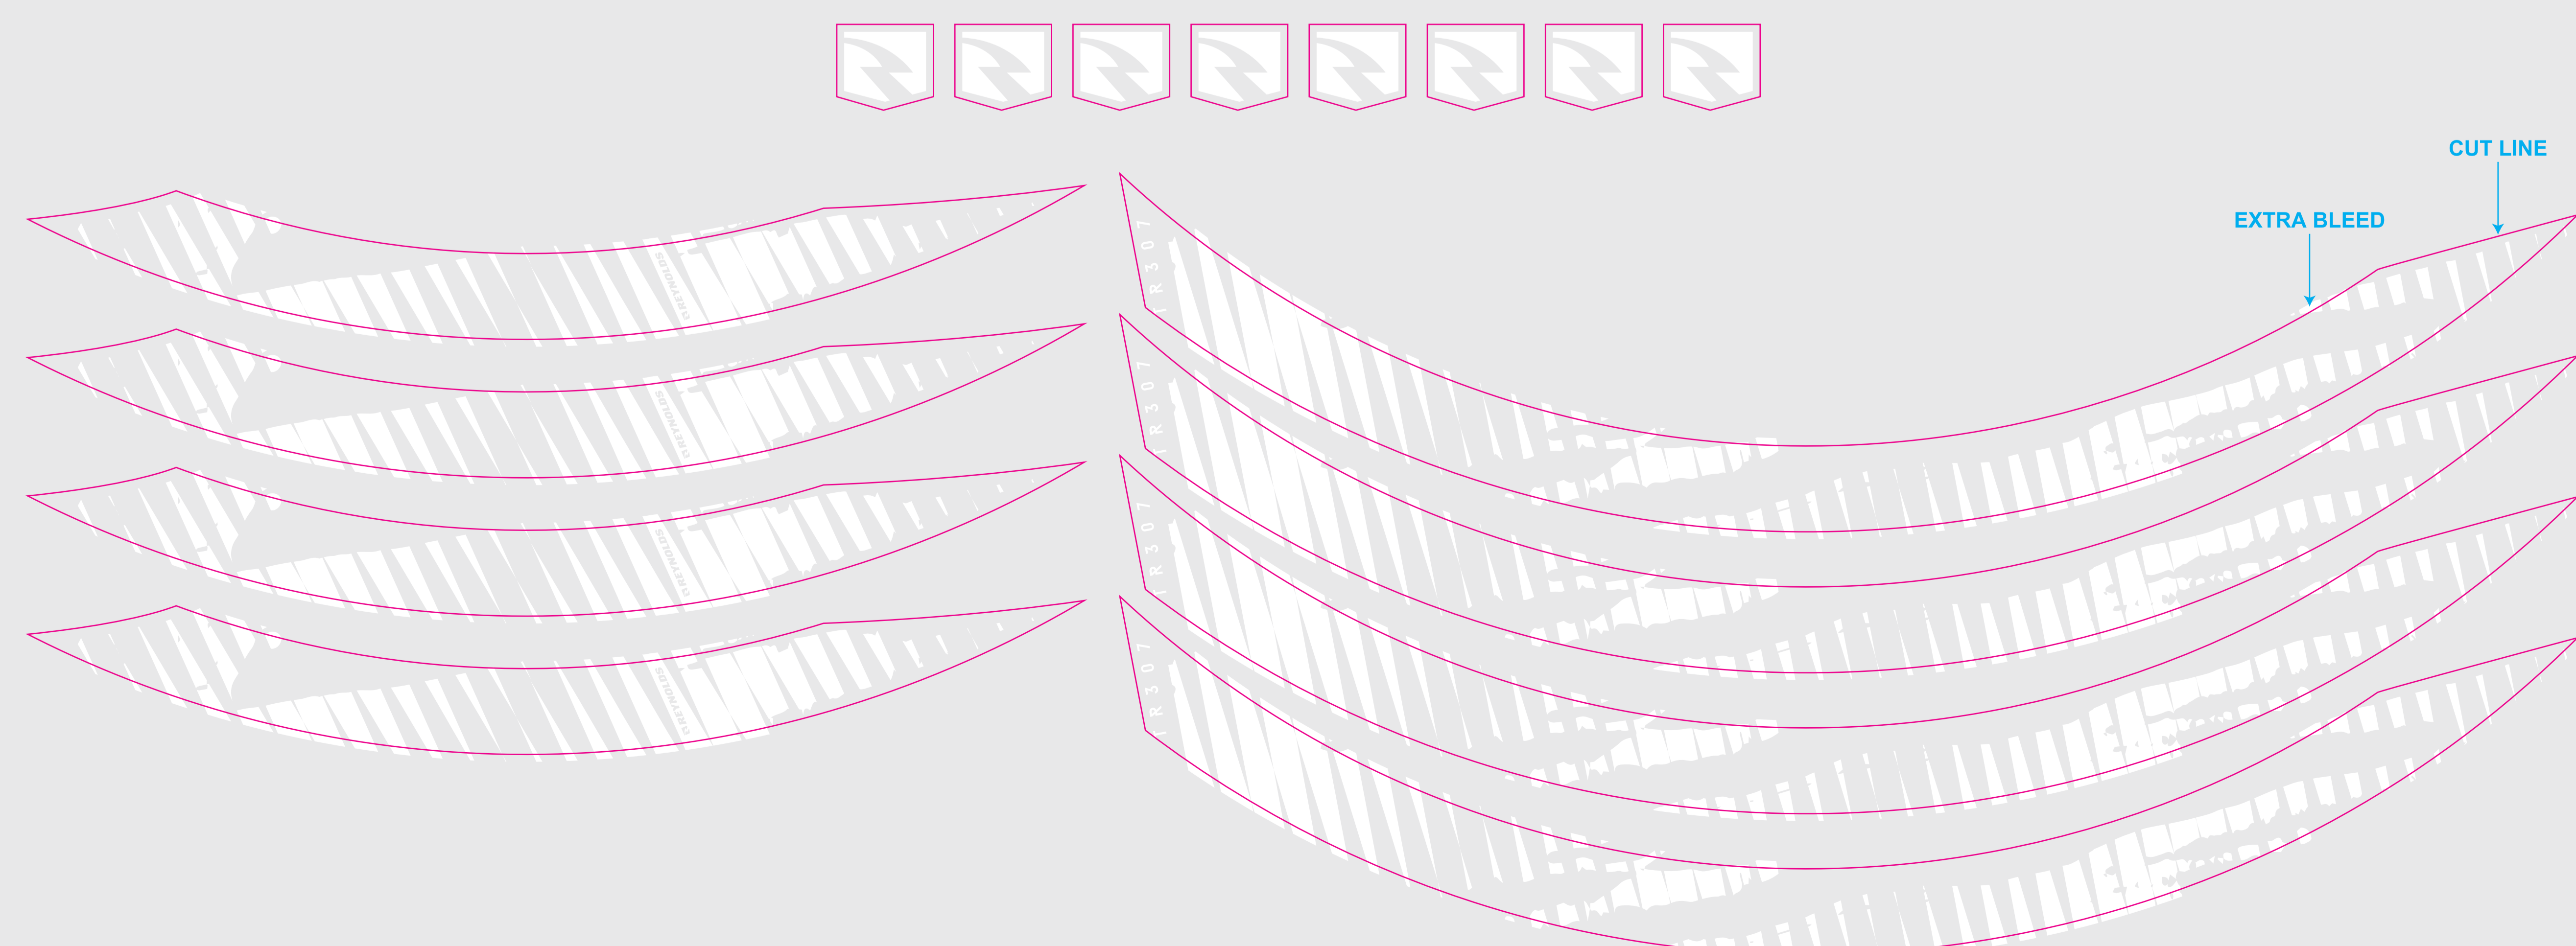

INSTALLATION PREVIEW

TR 307

MYLAR APPLICATION

SCALE 1:1

 Graphic Window:
DO NOT PRINT

 Full wheel preview:
DO NOT PRINT

590mm
543.6mm

MYLAR DECALS

 Graphic Window:
DO NOT PRINT

 CUT LINE

 WHITE

ISOLATED DECALS

 CUT LINE

 WHITE