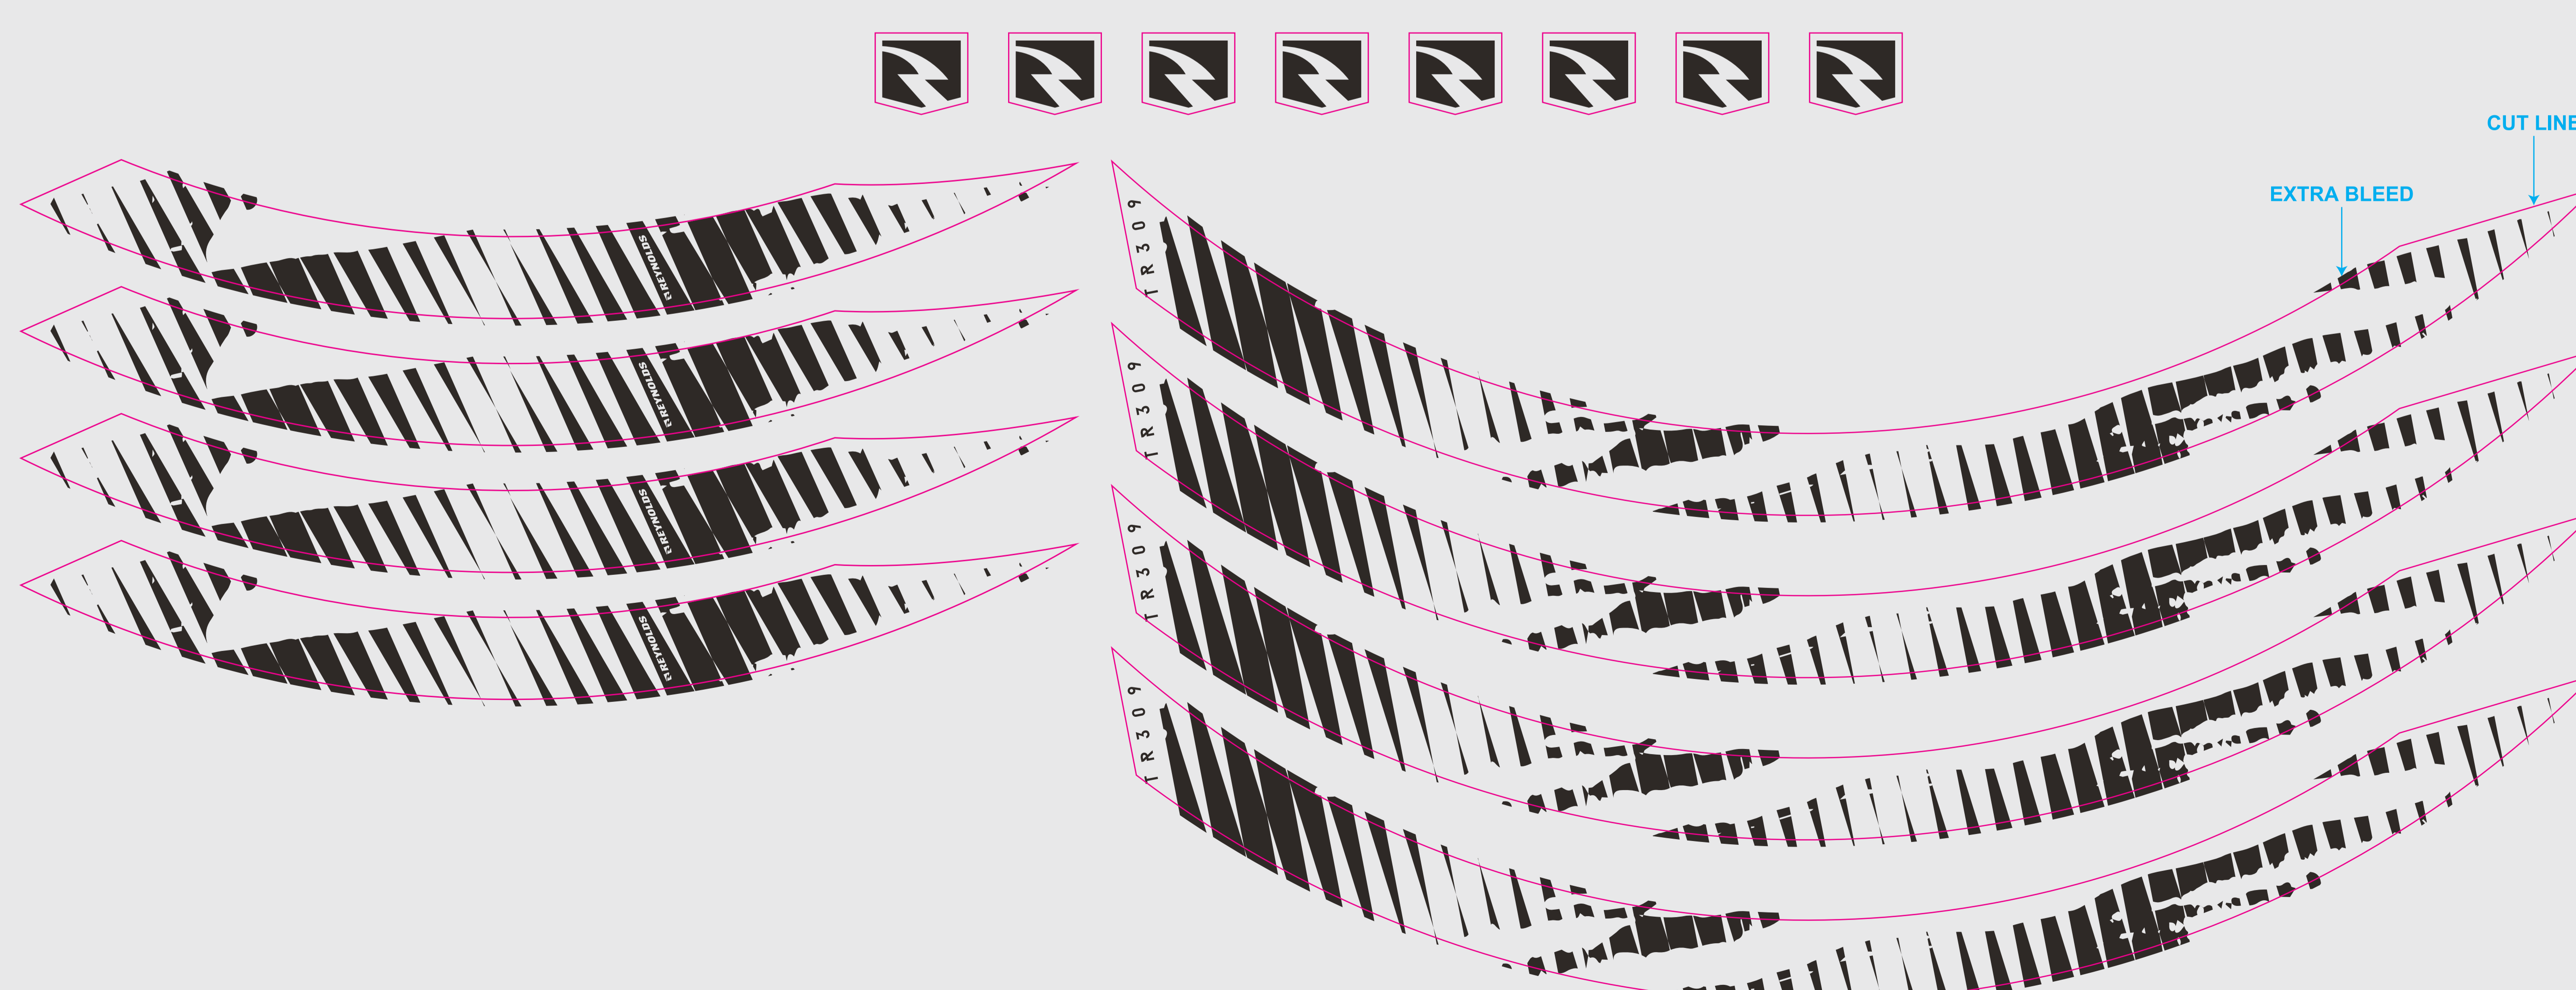

INSTALLATION PREVIEW

TR 309

MYLAR APPLICATION

SCALE 1:1

 Graphic Window:
DO NOT PRINT

 Full wheel preview:
DO NOT PRINT

582mm
628.4mm

MYLAR DECALS

 Graphic Window:
DO NOT PRINT

 CUT LINE

 BLACK C

ISOLATED DECALS

 CUT LINE

 BLACK C