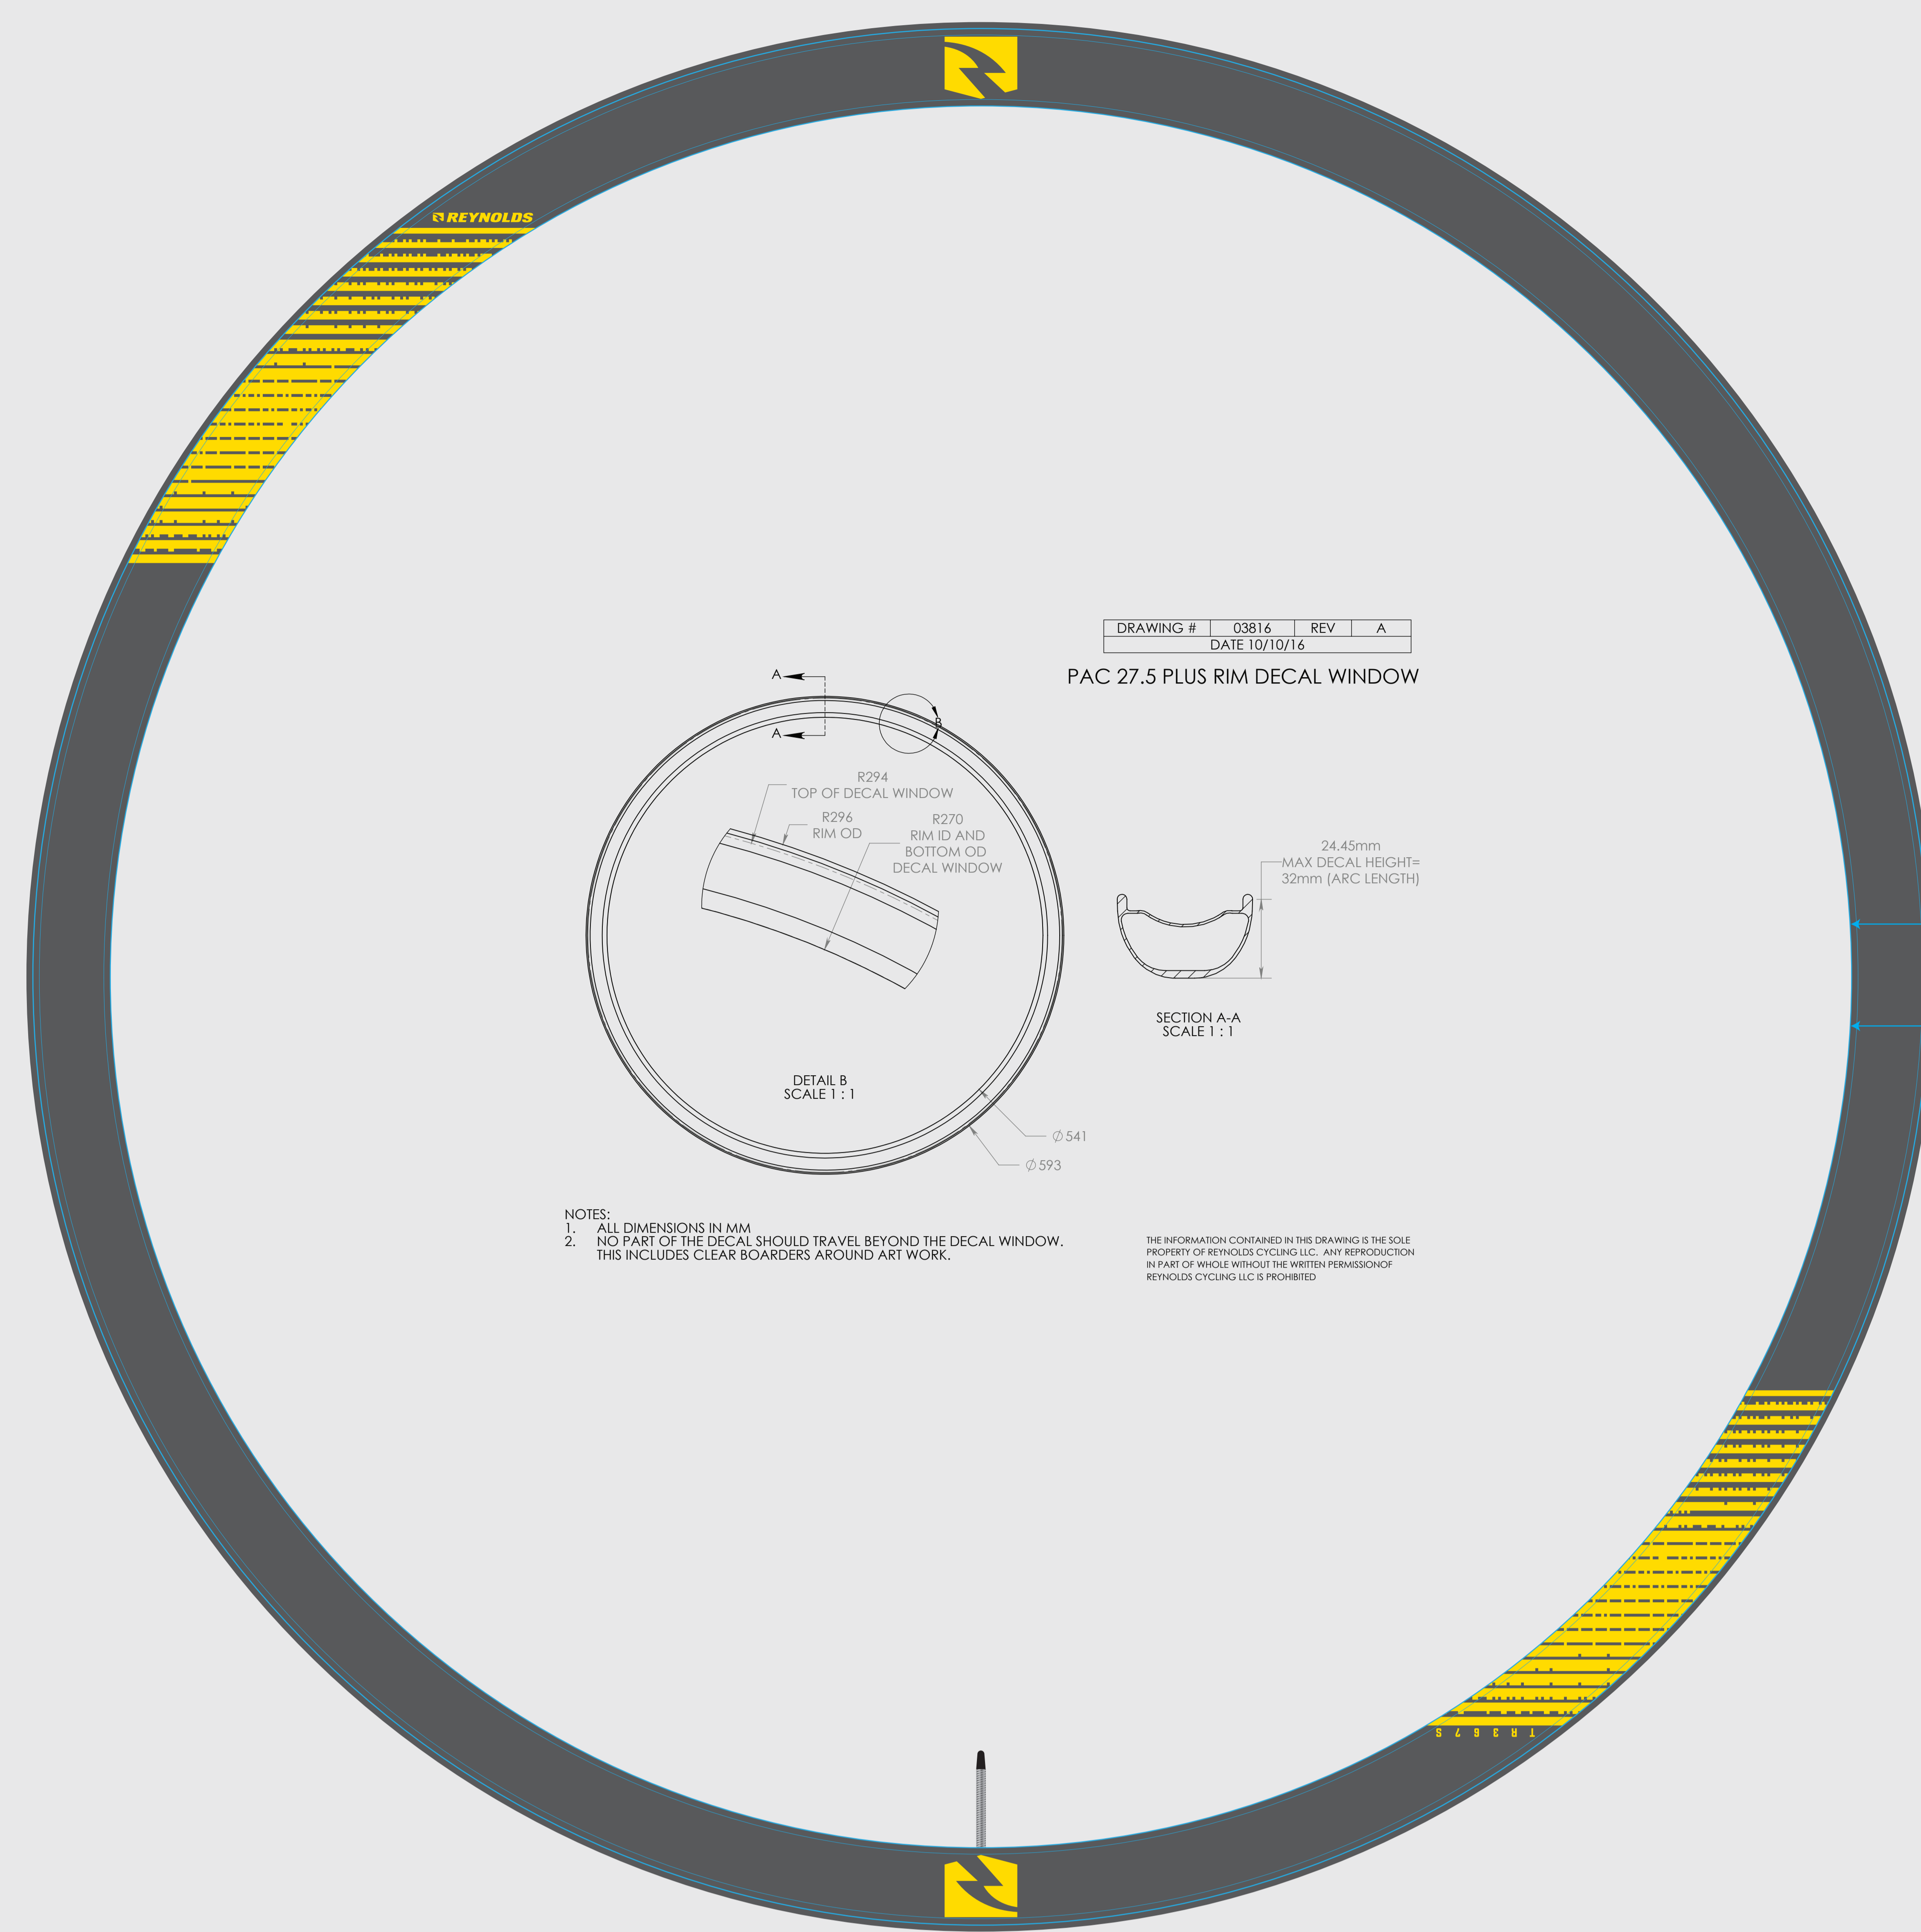

INSTALLATION PREVIEW

TR 367S

MYLAR APPLICATION

SCALE 1:1

- Graphic Window:
DO NOT PRINT
- Full wheel preview:
DO NOT PRINT

- RIM OD: 592mm
- RIM ID: 540mm
- WINDOW OD: 588mm
- WINDOW ID: 540mm

MYLAR DECALS

- Graphic Window:
DO NOT PRINT
- CUT LINE
- PANTONE Yellow C

ISOLATED DECALS

- CUT LINE
- PANTONE Yellow C