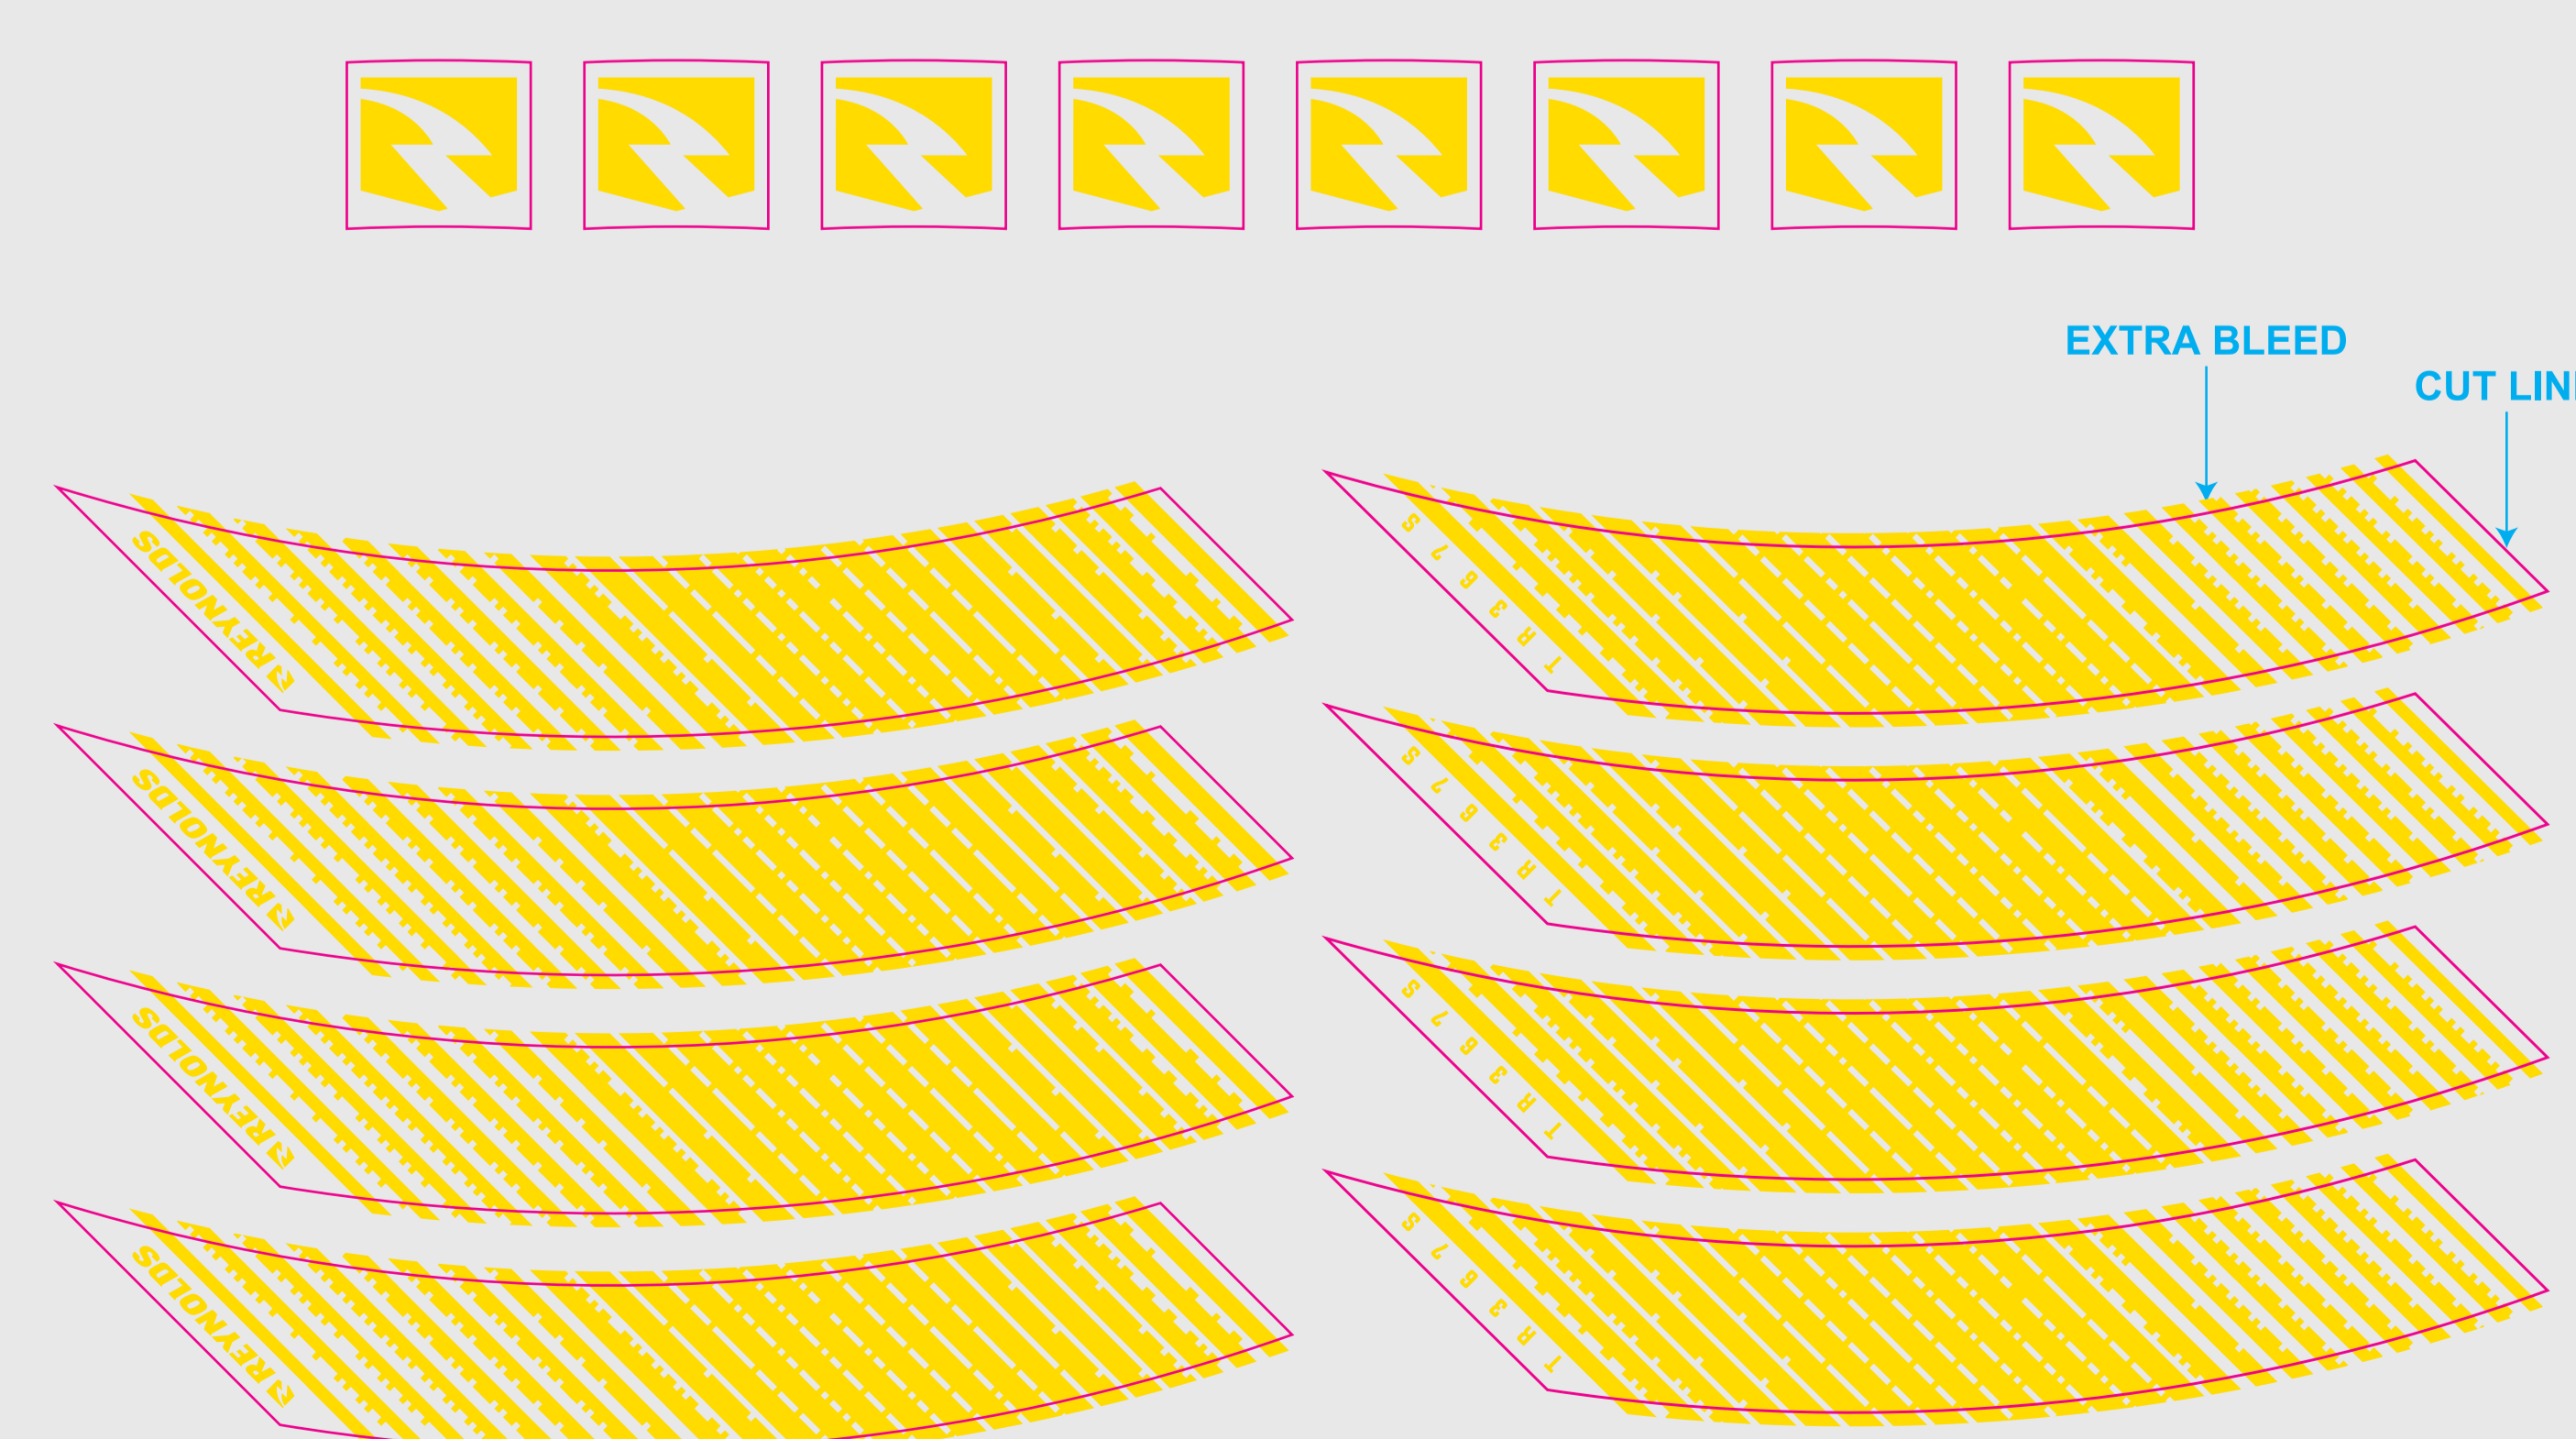

INSTALLATION PREVIEW

TR 367S

MYLAR APPLICATION

SCALE 1:1

- Graphic Window:
DO NOT PRINT
- Full wheel preview:
DO NOT PRINT

- RIM OD: 592mm
- RIM ID: 540mm
- WINDOW OD: 588mm
- WINDOW ID: 540mm

MYLAR DECALS

- Graphic Window:
DO NOT PRINT
- CUT LINE
- PANTONE Yellow C

ISOLATED DECALS

- CUT LINE
- PANTONE Yellow C