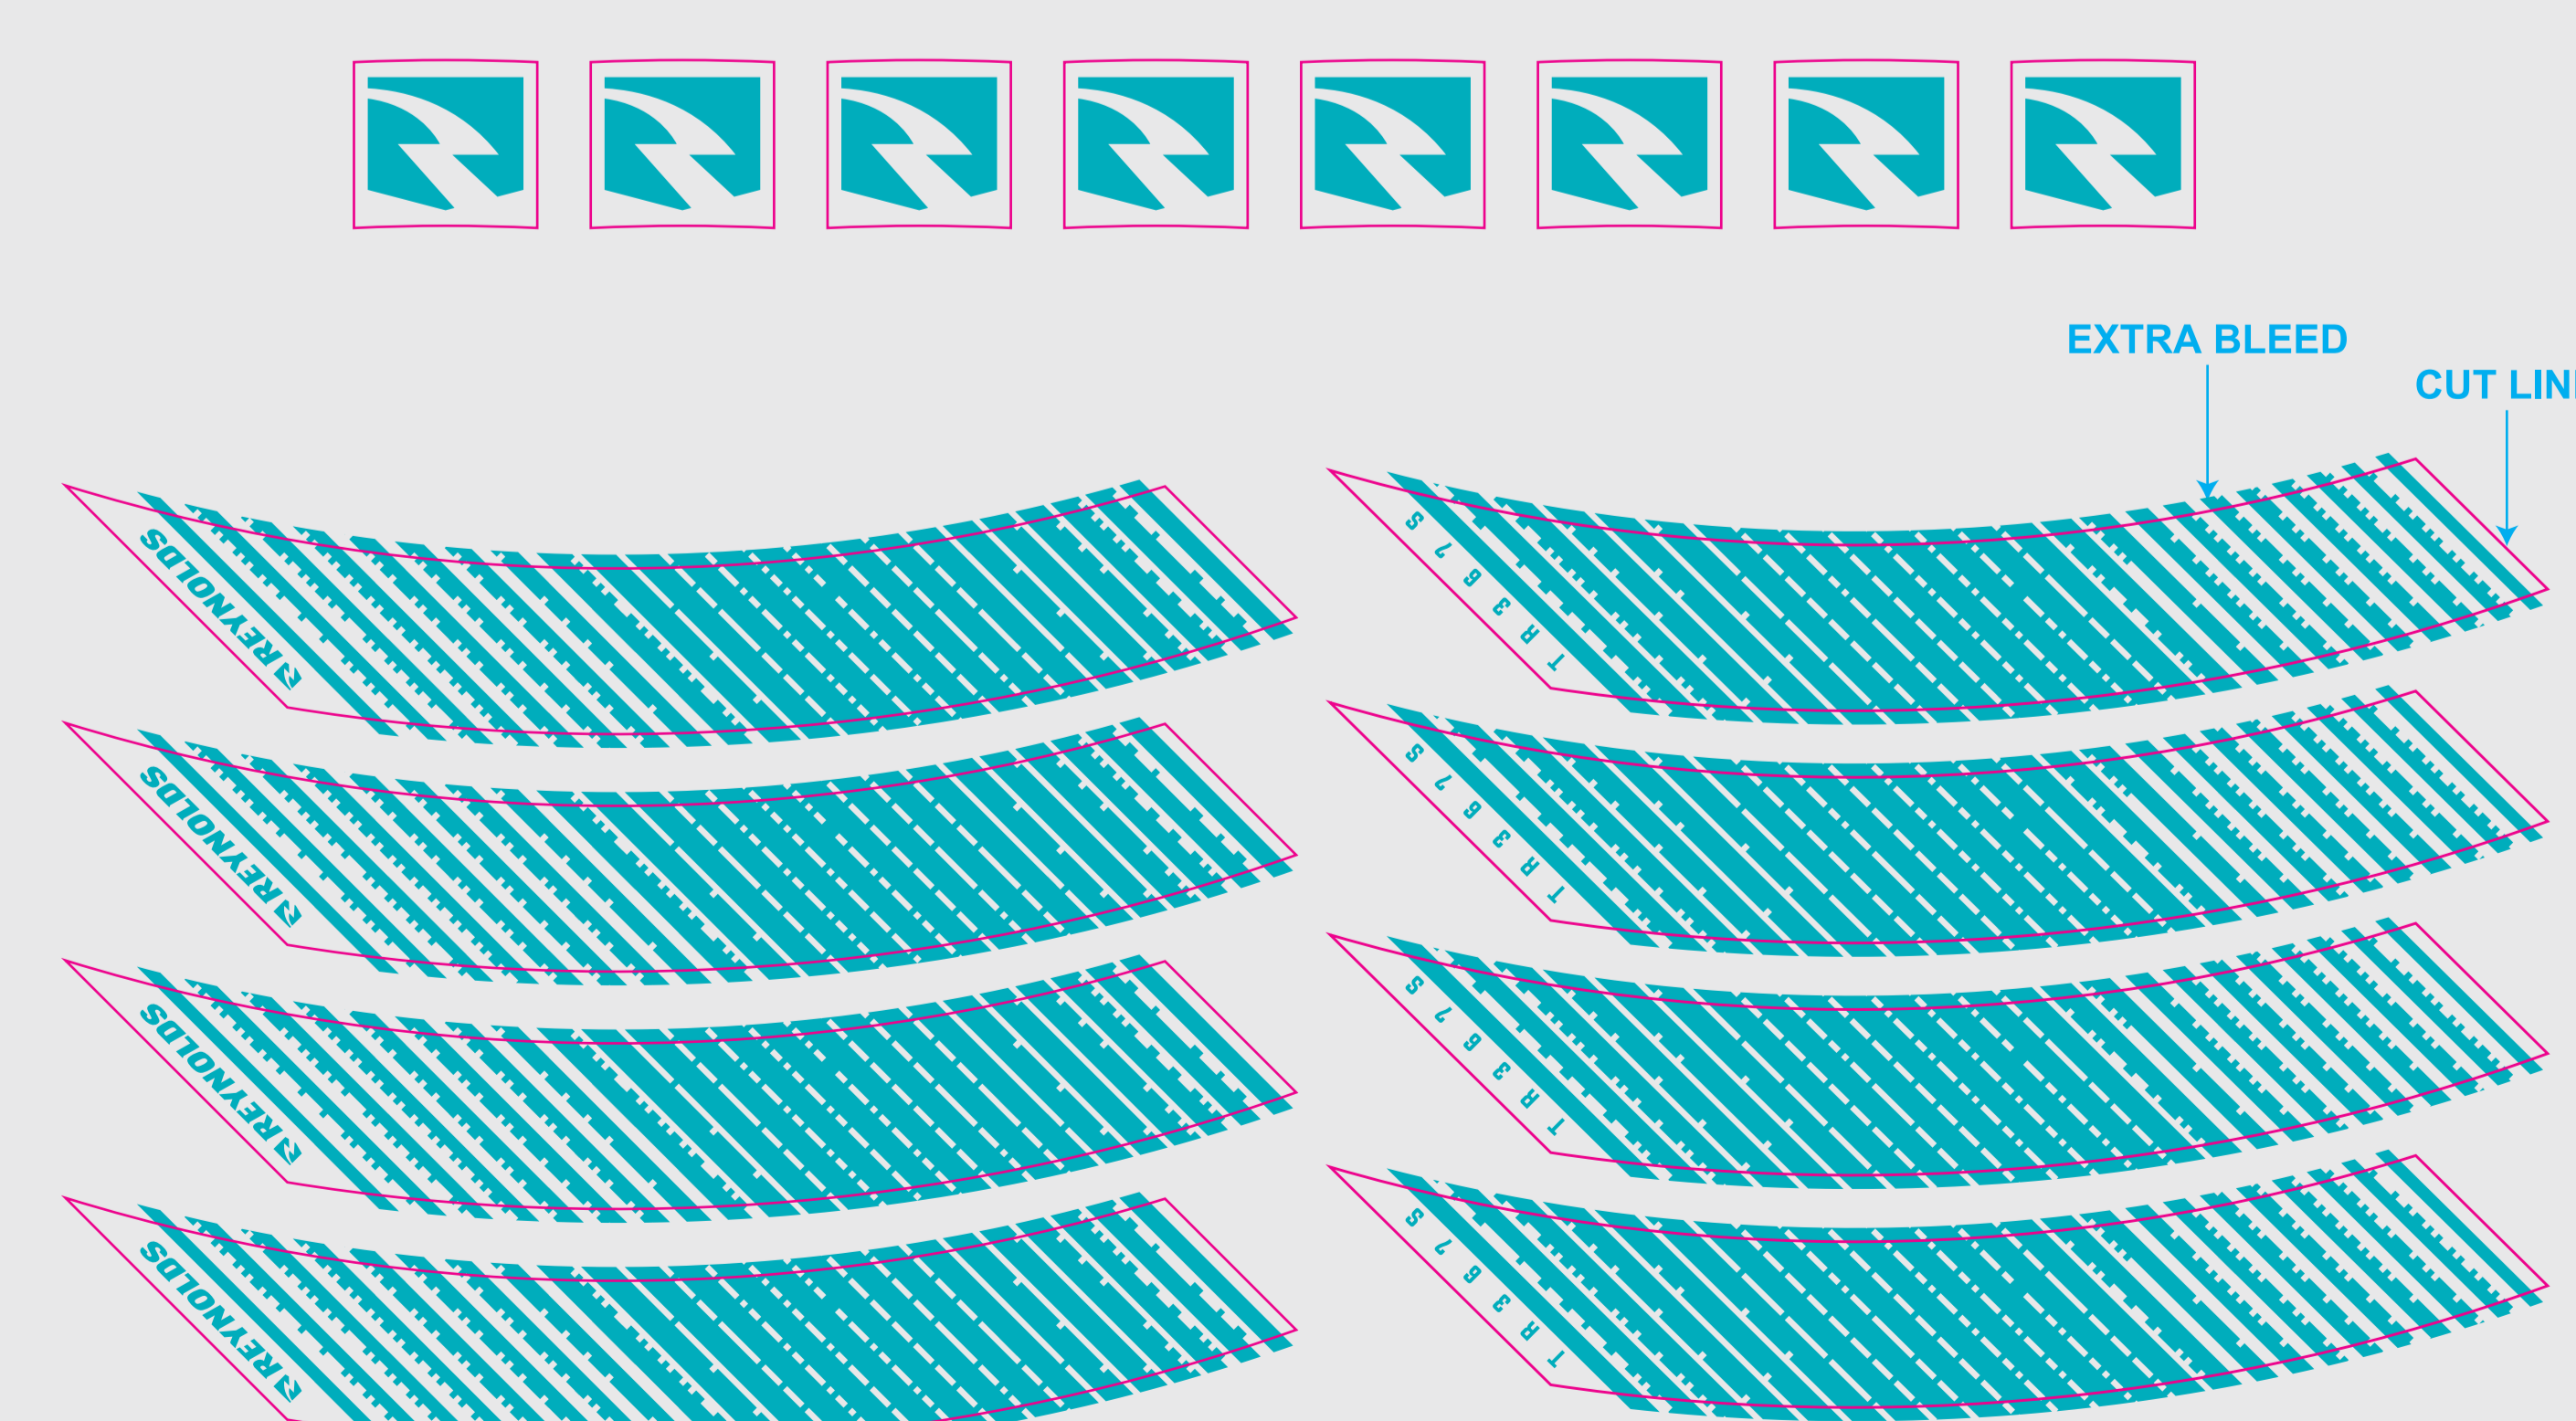

INSTALLATION PREVIEW

TR 367S

MYLAR APPLICATION

SCALE 1:1

 **Graphic Window:**
DO NOT PRINT

 **Full wheel preview:**
DO NOT PRINT

RIM OD: 592mm
RIM ID: 540mm
WINDOW OD: 588mm
WINDOW ID: 540mm

MYLAR DECALS

 **Graphic Window:**
DO NOT PRINT

 **CUT LINE**

 PANTONE
7466 C

ISOLATED DECALS

 **CUT LINE**

 PANTONE
7466 C