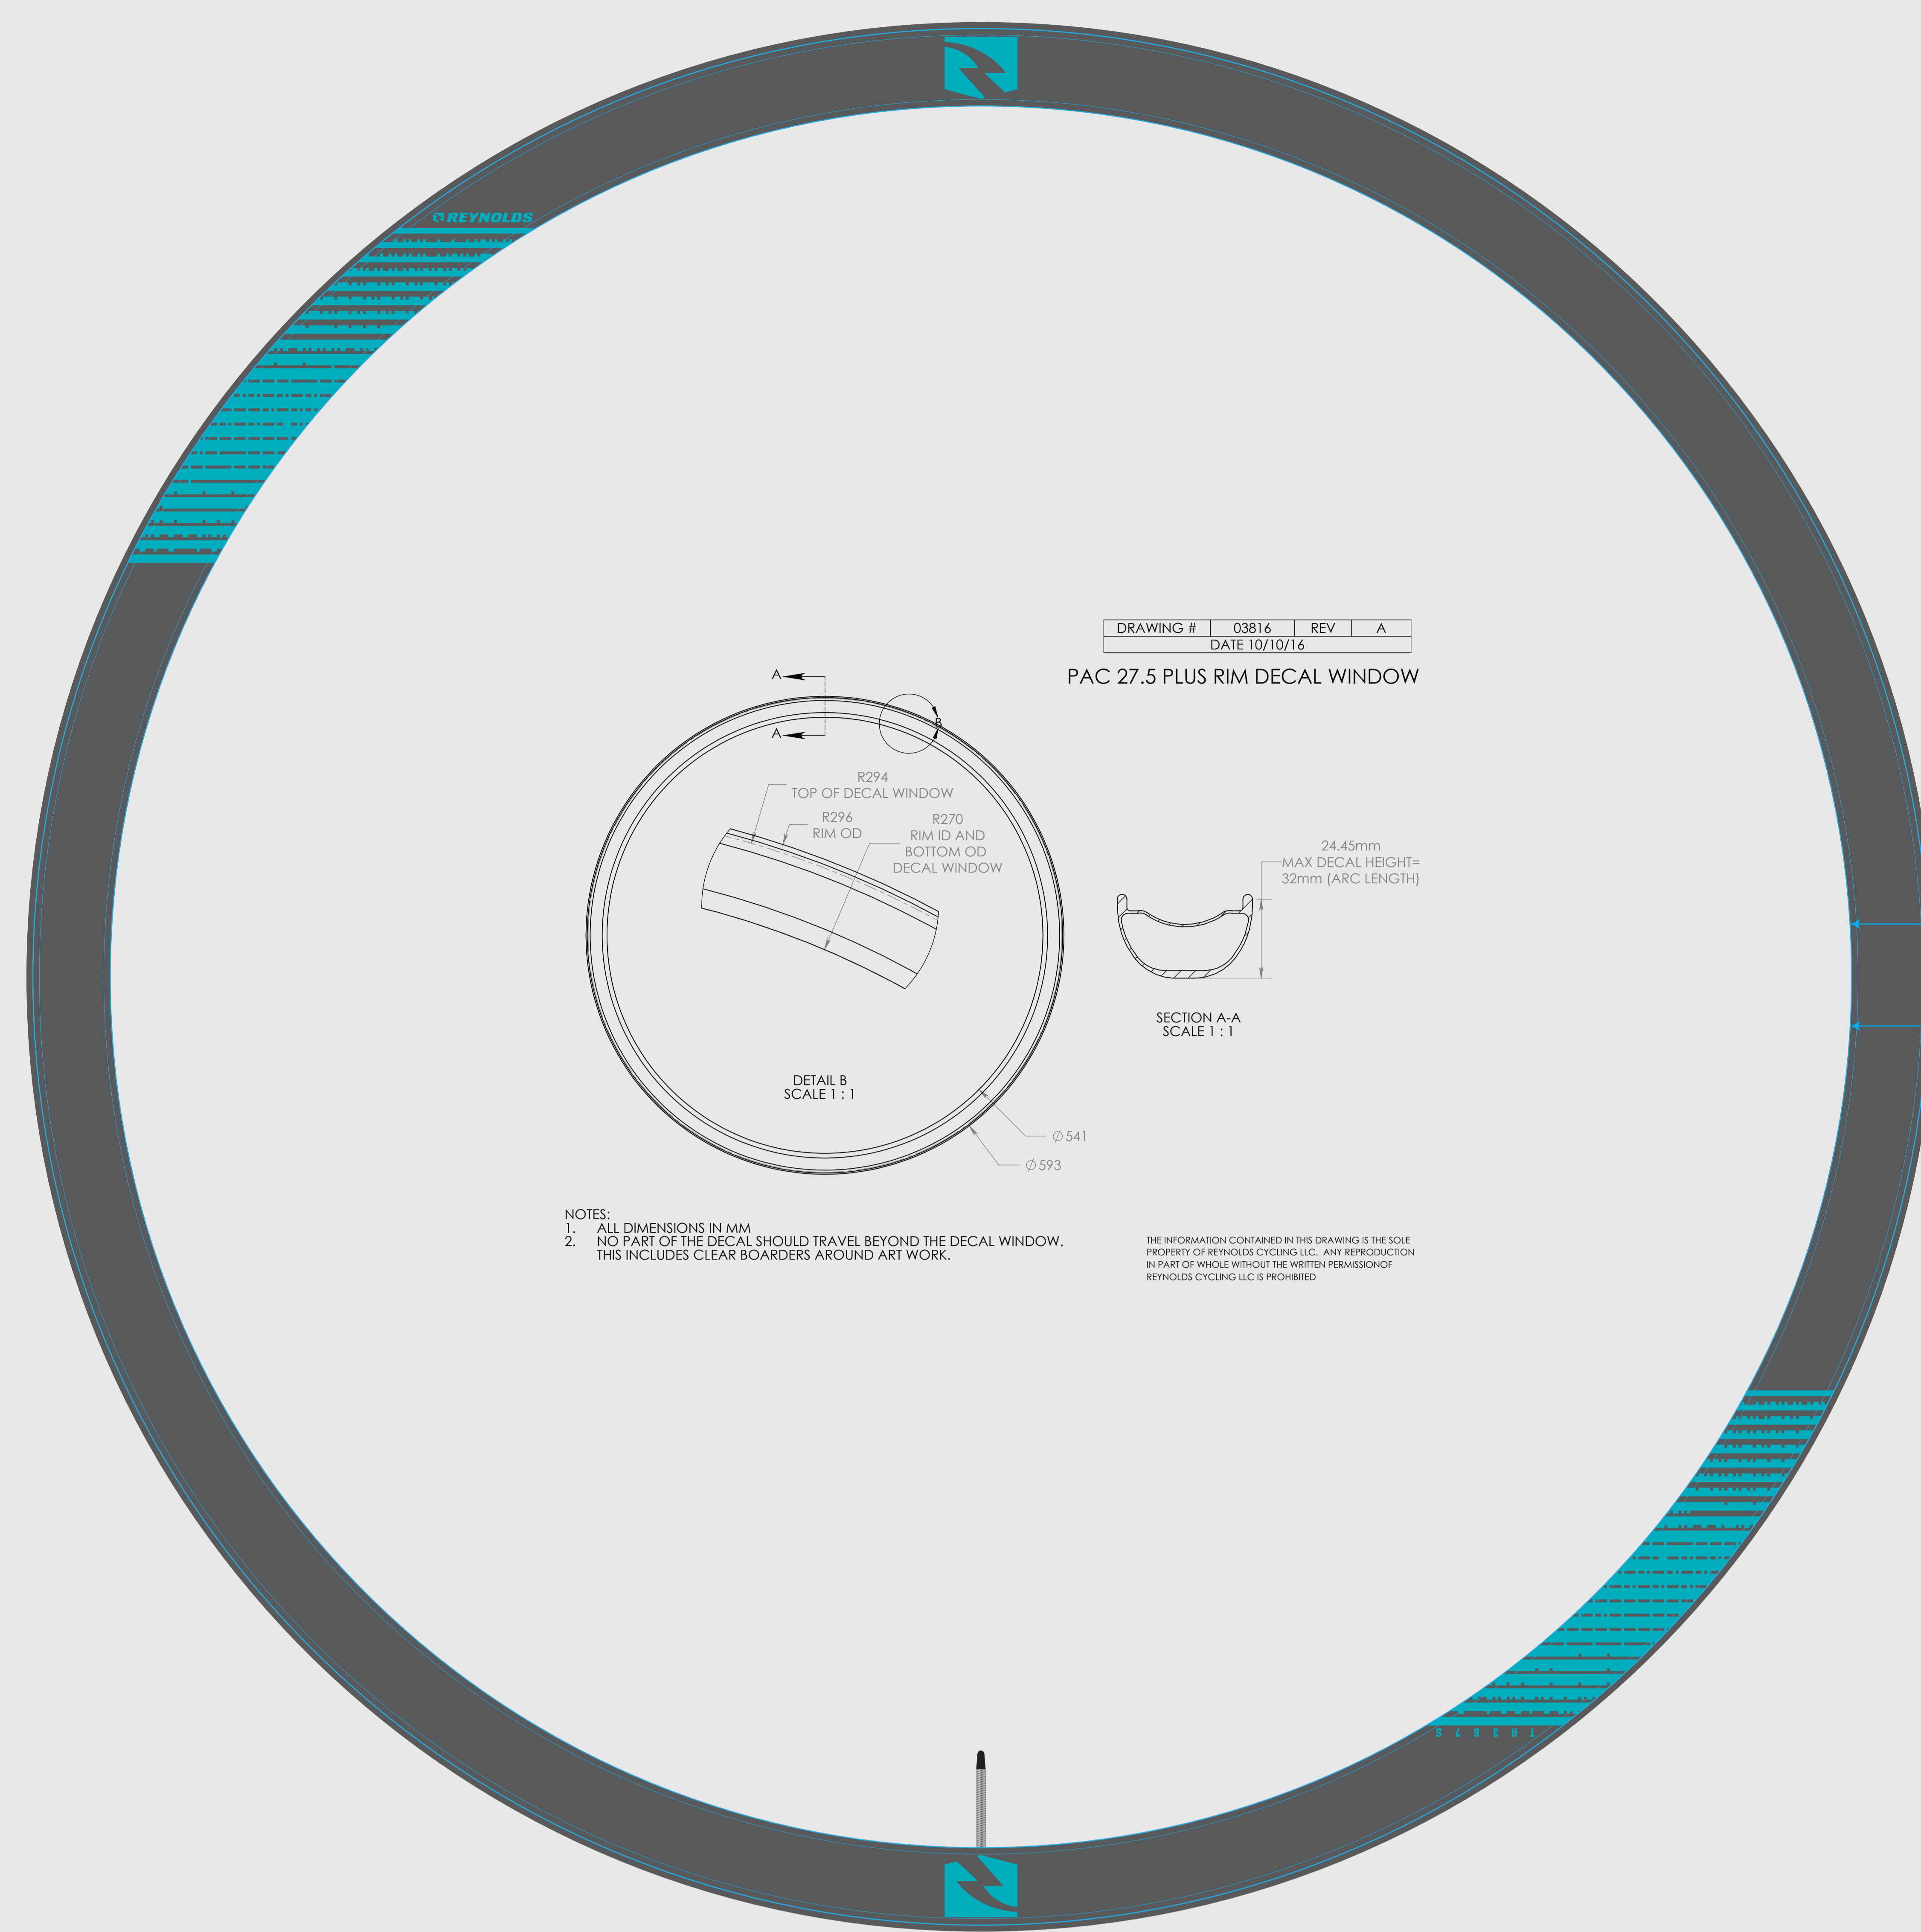

INSTALLATION PREVIEW

TR 367S

MYLAR APPLICATION

SCALE 1:1

 **Graphic Window:**
DO NOT PRINT

 **Full wheel preview:**
DO NOT PRINT

RIM OD: 592mm
RIM ID: 540mm
WINDOW OD: 588mm
WINDOW ID: 540mm

MYLAR DECALS

 **Graphic Window:**
DO NOT PRINT

 **CUT LINE**

 PANTONE
7466 C

ISOLATED DECALS

 **CUT LINE**

 PANTONE
7466 C