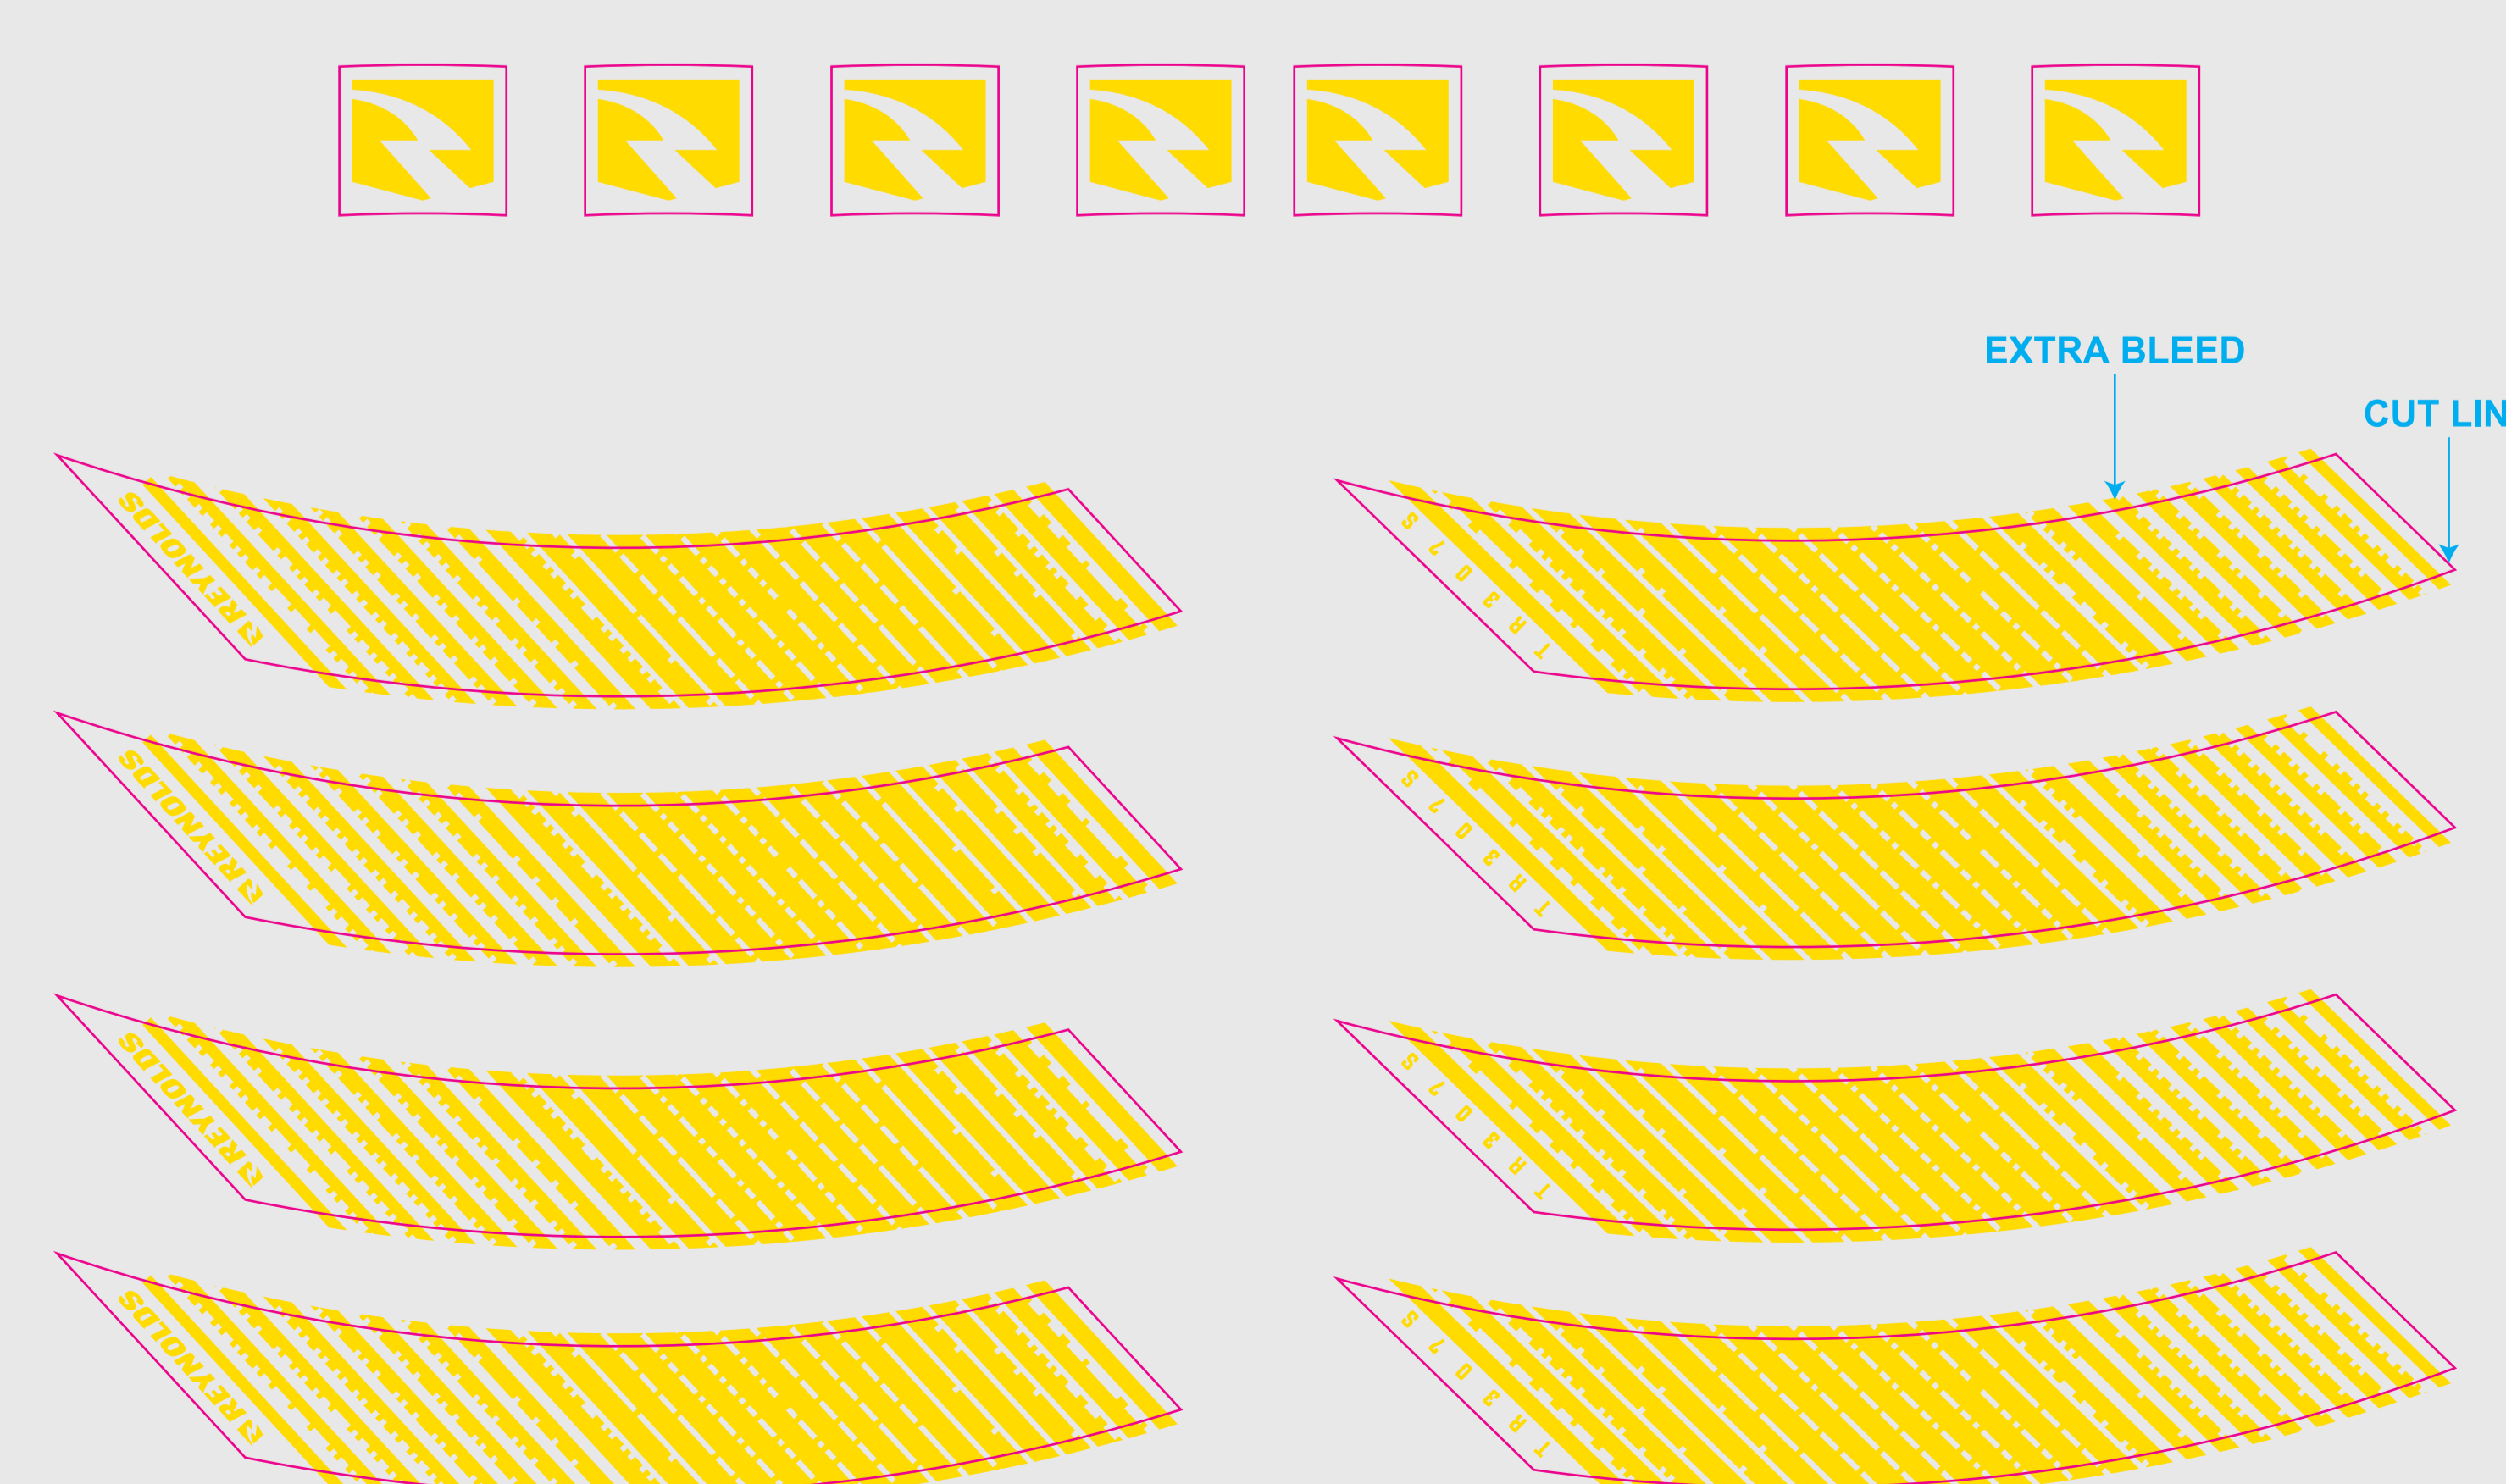

# MYLAR DECALS

 Graphic Window:  
DO NOT PRINT

 CUT LINE

 PANTONE  
YELLOW C

# ISOLATED DECALS

 CUT LINE

 PANTONE  
YELLOW C