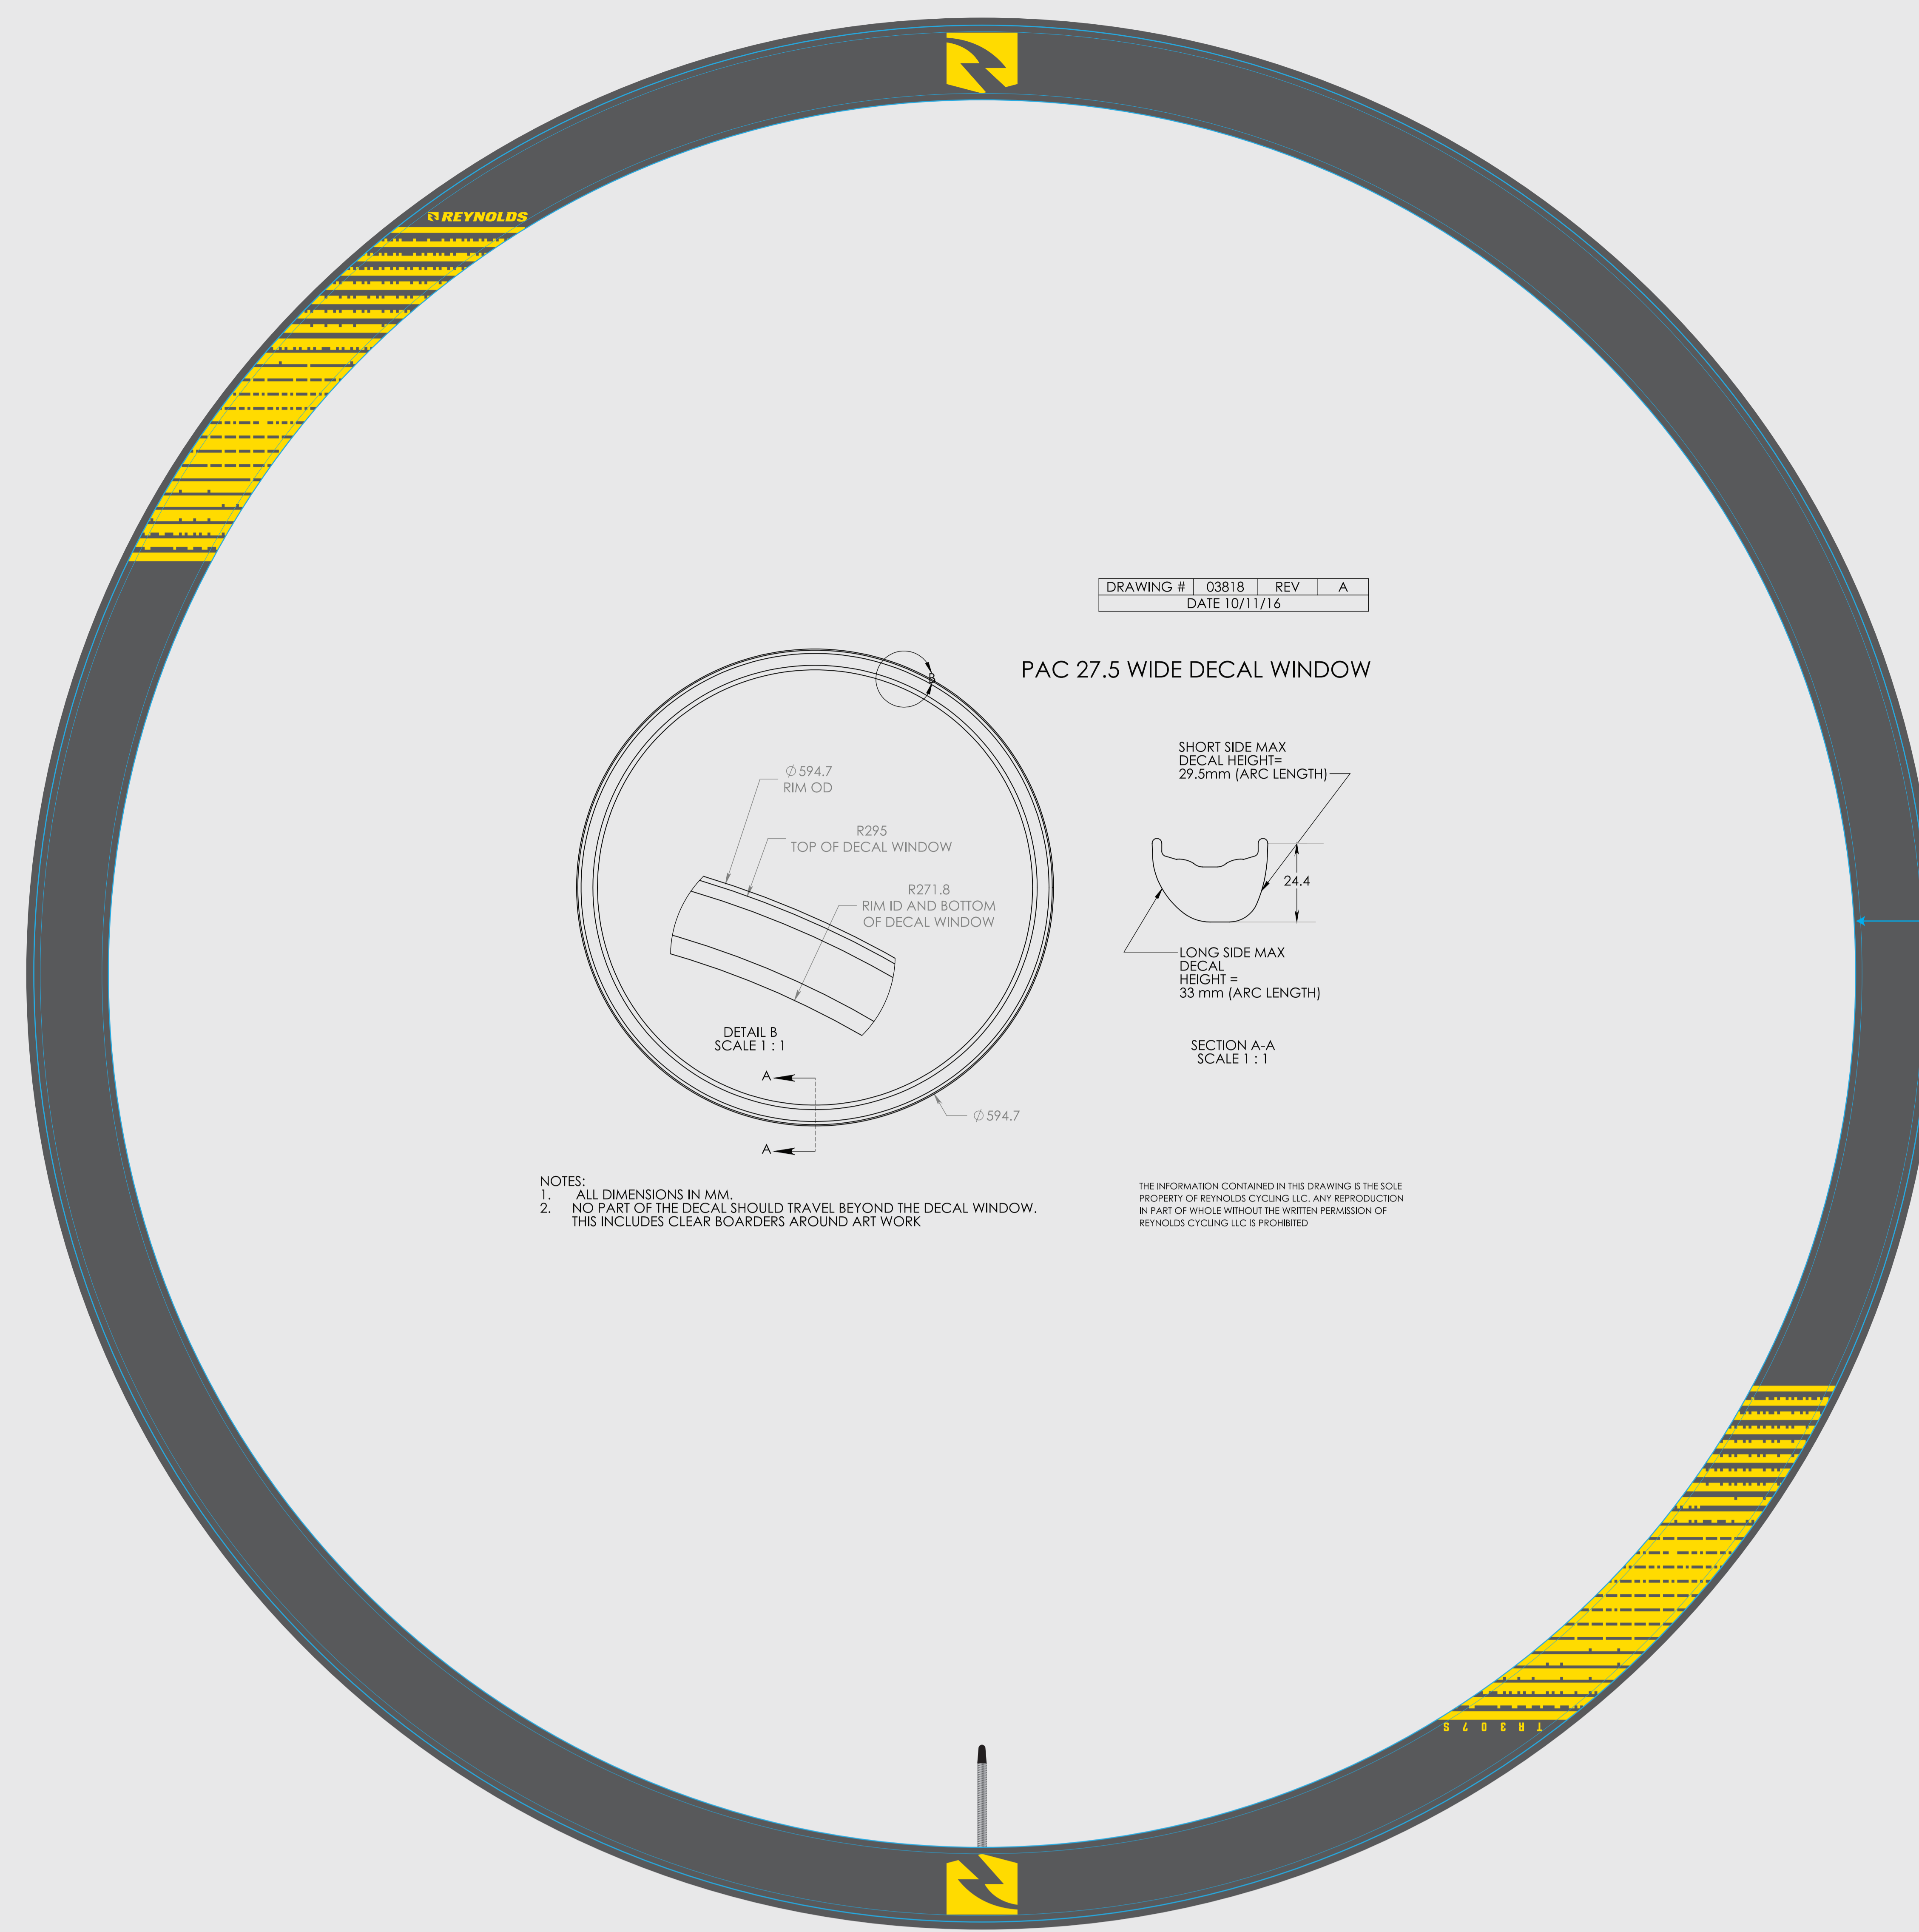

# INSTALLATION PREVIEW

TR 307S

MYLAR APPLICATION

SCALE 1:1

 Graphic Window:  
DO NOT PRINT

 Full wheel preview:  
DO NOT PRINT

590mm  
543.6mm

# MYLAR DECALS

 Graphic Window:  
DO NOT PRINT

 CUT LINE

 PANTONE  
YELLOW C

# ISOLATED DECALS

 CUT LINE

 PANTONE  
YELLOW C