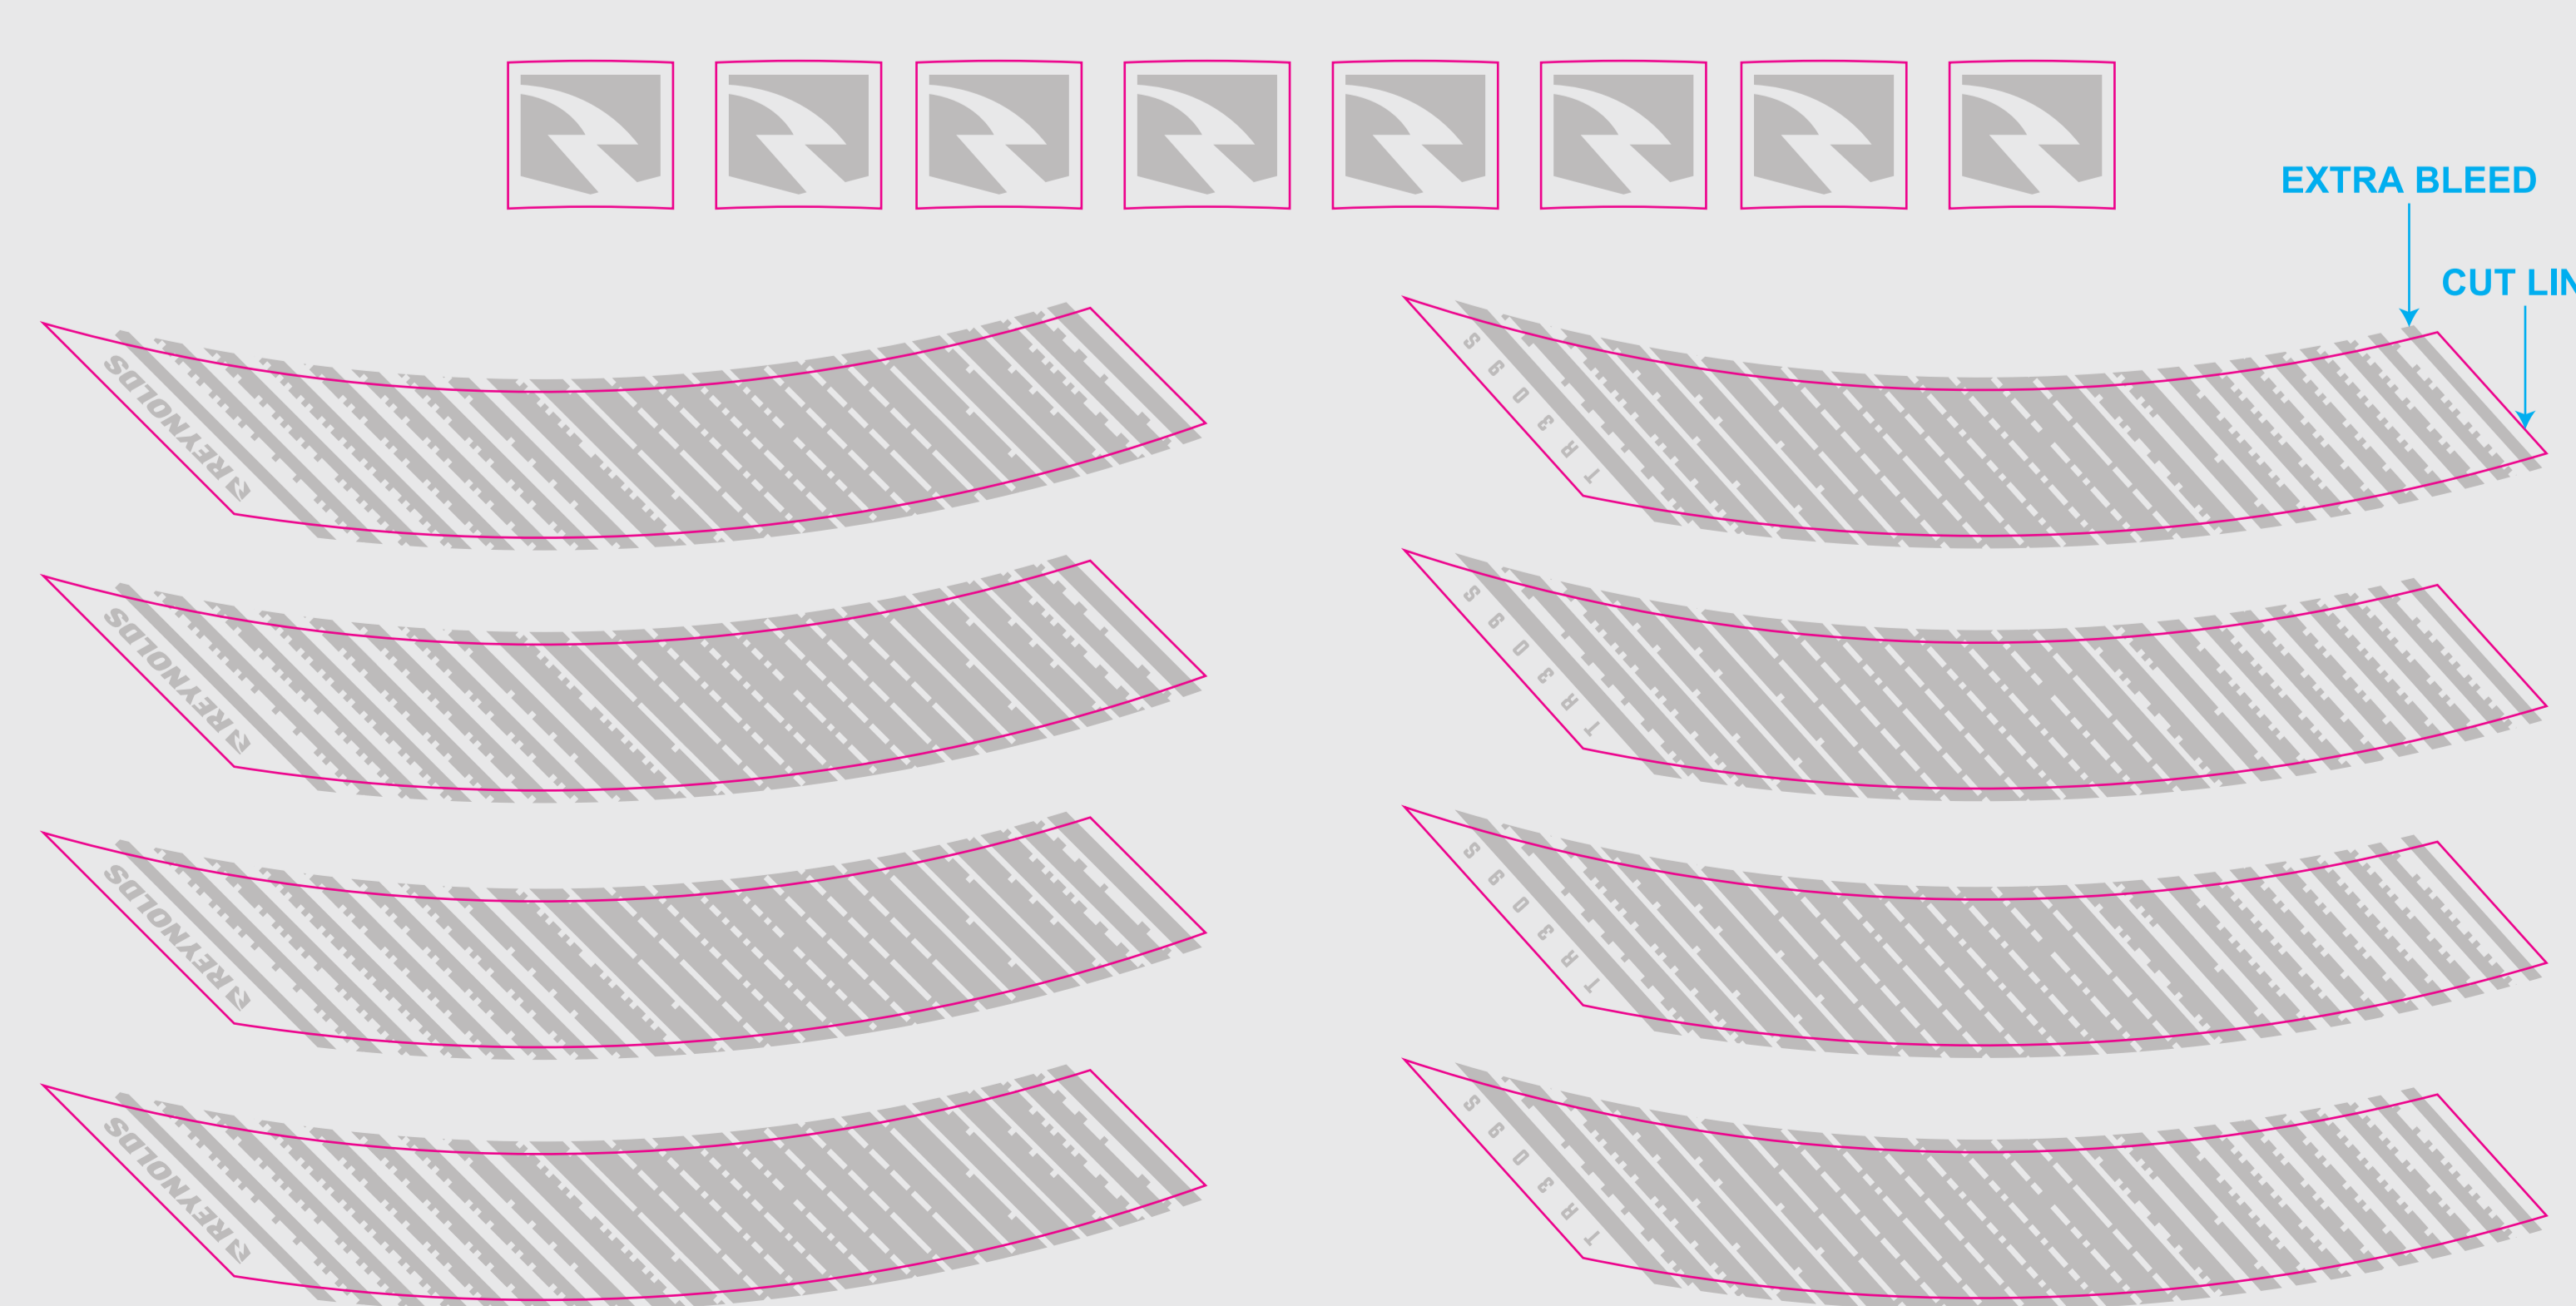

INSTALLATION PREVIEW

TR 309S

MYLAR APPLICATION

SCALE 1:1

 Graphic Window:
DO NOT PRINT

 Full wheel preview:
DO NOT PRINT

582mm
628.4mm

MYLAR DECALS

 Graphic Window:
DO NOT PRINT

 CUT LINE

 PANTONE
COOL GRAY 4

ISOLATED DECALS

 CUT LINE

 PANTONE
COOL GRAY 4