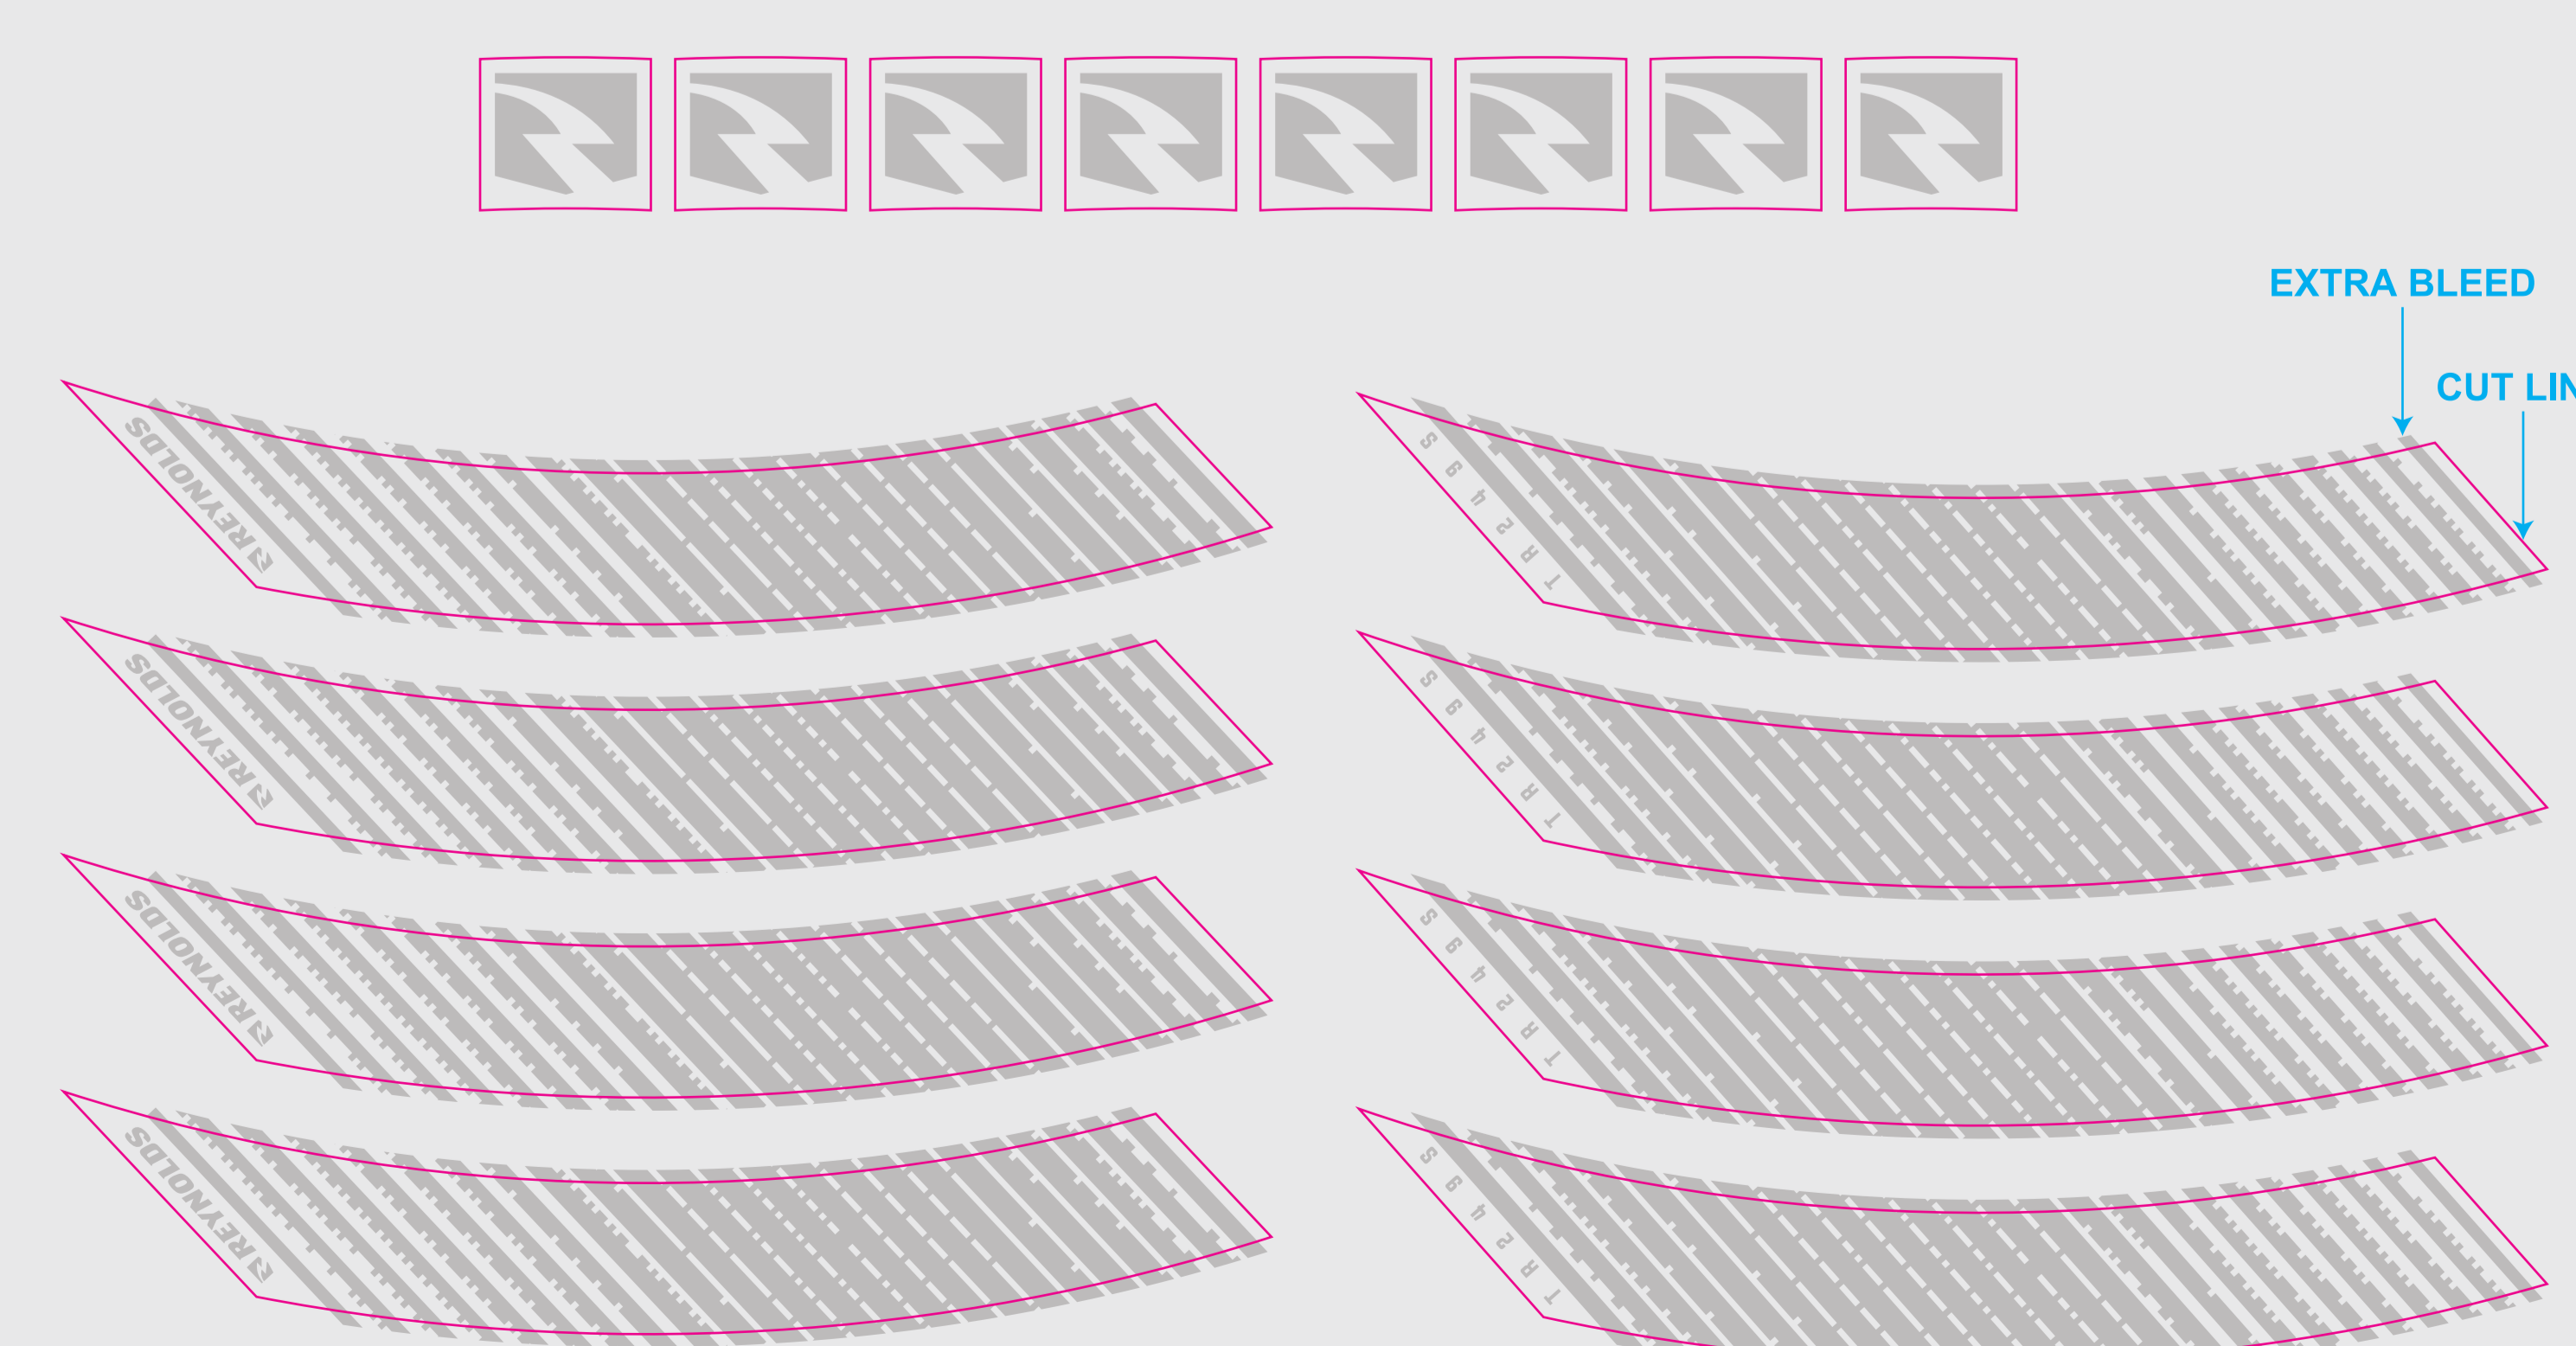

MYLAR DECALS

 Graphic Window:
DO NOT PRINT

 CUT LINE

 PANTONE
COOL GRAY 4

ISOLATED DECALS

 CUT LINE

 PANTONE
COOL GRAY 4