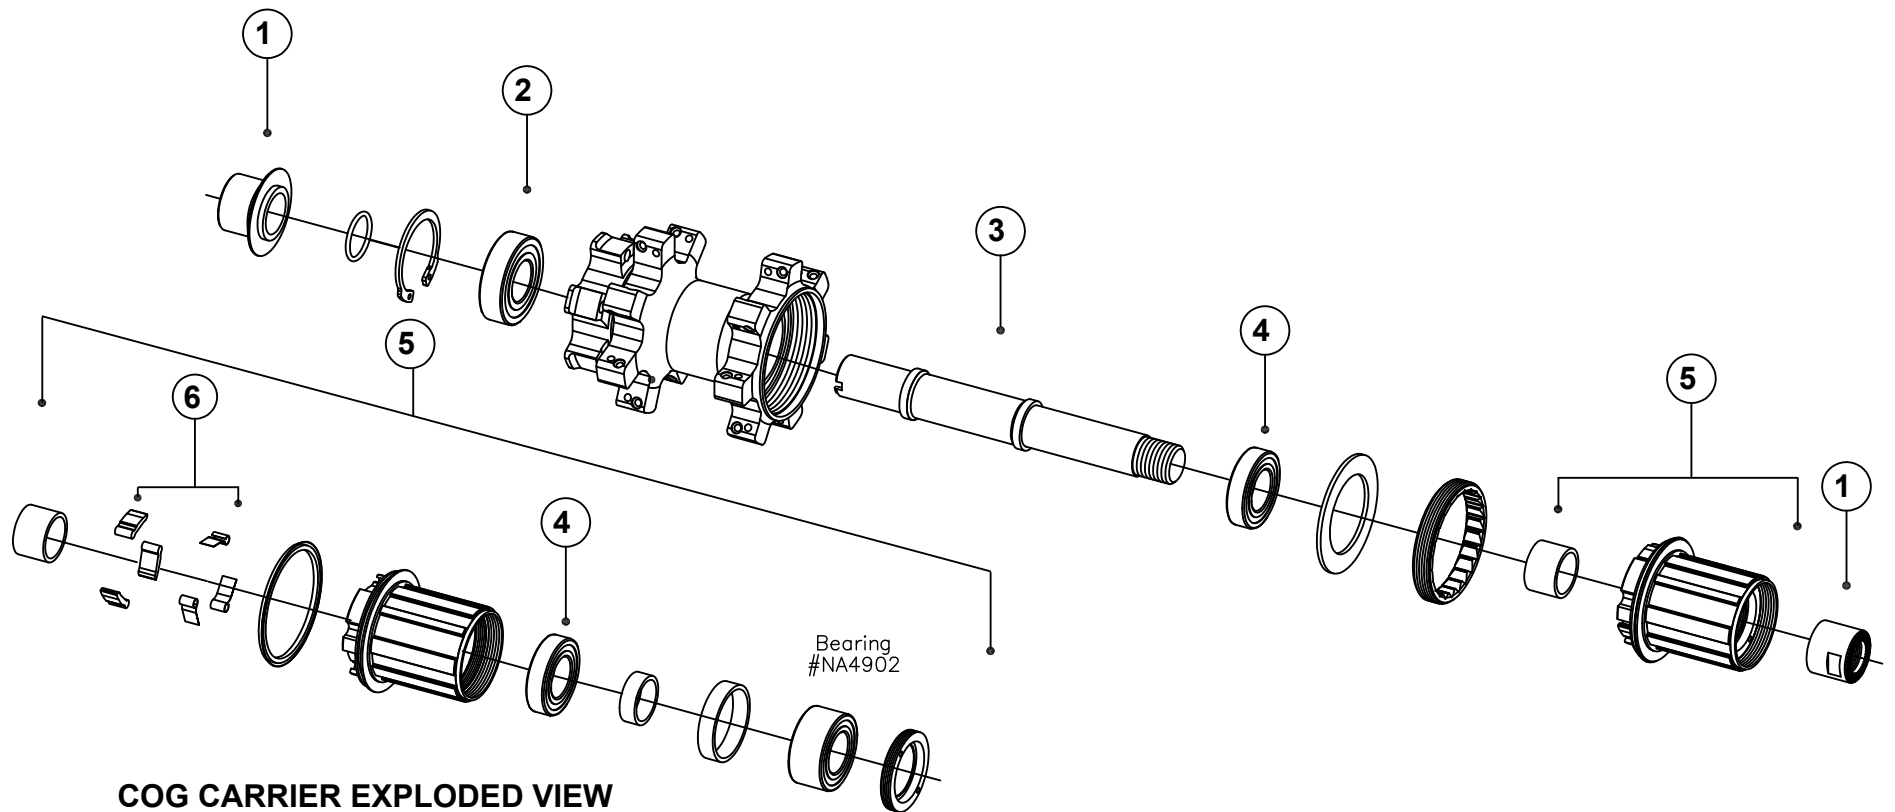

# HUB DIAGRAMS

**COG CARRIER EXPLODED VIEW**

## ADD PRO REAR 135mm

PART DESCRIPTION	PART NUMBER
1. End Cap Kit 12 x 135mm - Silver	EM91R816CAP
End Cap Kit 12 x 142mm - Silver	EM91R816CAP142
2. 6002 Bearing	EH0801
3. Axle Kit	EJFAXK135
4. 6902 Bearing	EH0901T
5. Cog Carrier (includes pawls & springs)	EHL955T
6. Pawl & Spring Kit	EJPAWL