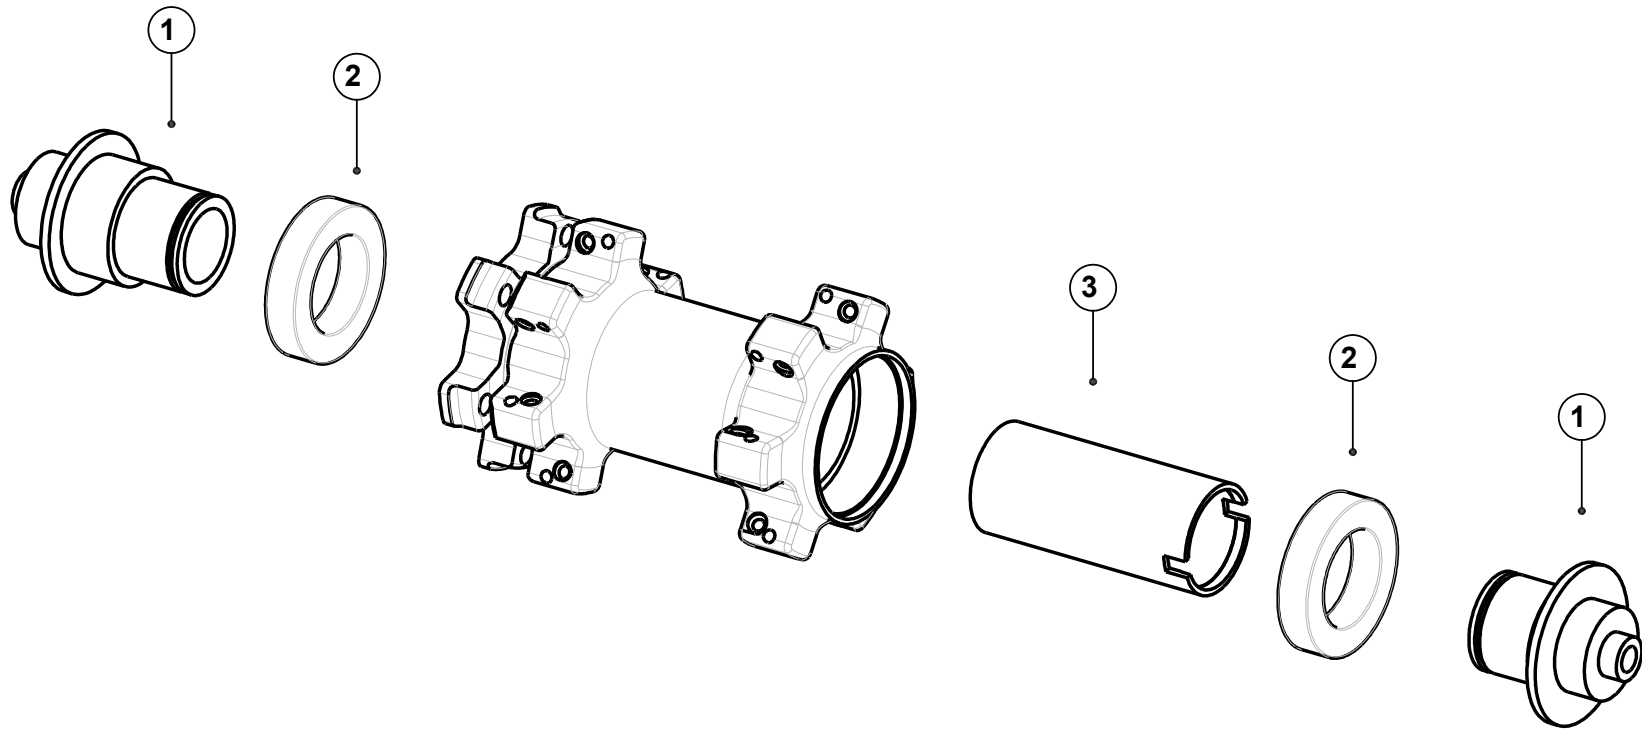

HUB DIAGRAMS

CHARGER/BLACK FLAG PRO SL FRONT HUB

PART DESCRIPTION	PART NUMBER
1. QR End Cap Kit - Gray	EM72F881CAP
15mm End Cap Kit - Gray (not shown)	EM72F881CAP15
20mm End Cap Kit - Gray (not shown)	EM72F881CAP20
2. 6804 Bearing	EH0912T
3. Sub-axle	EJFFAXK