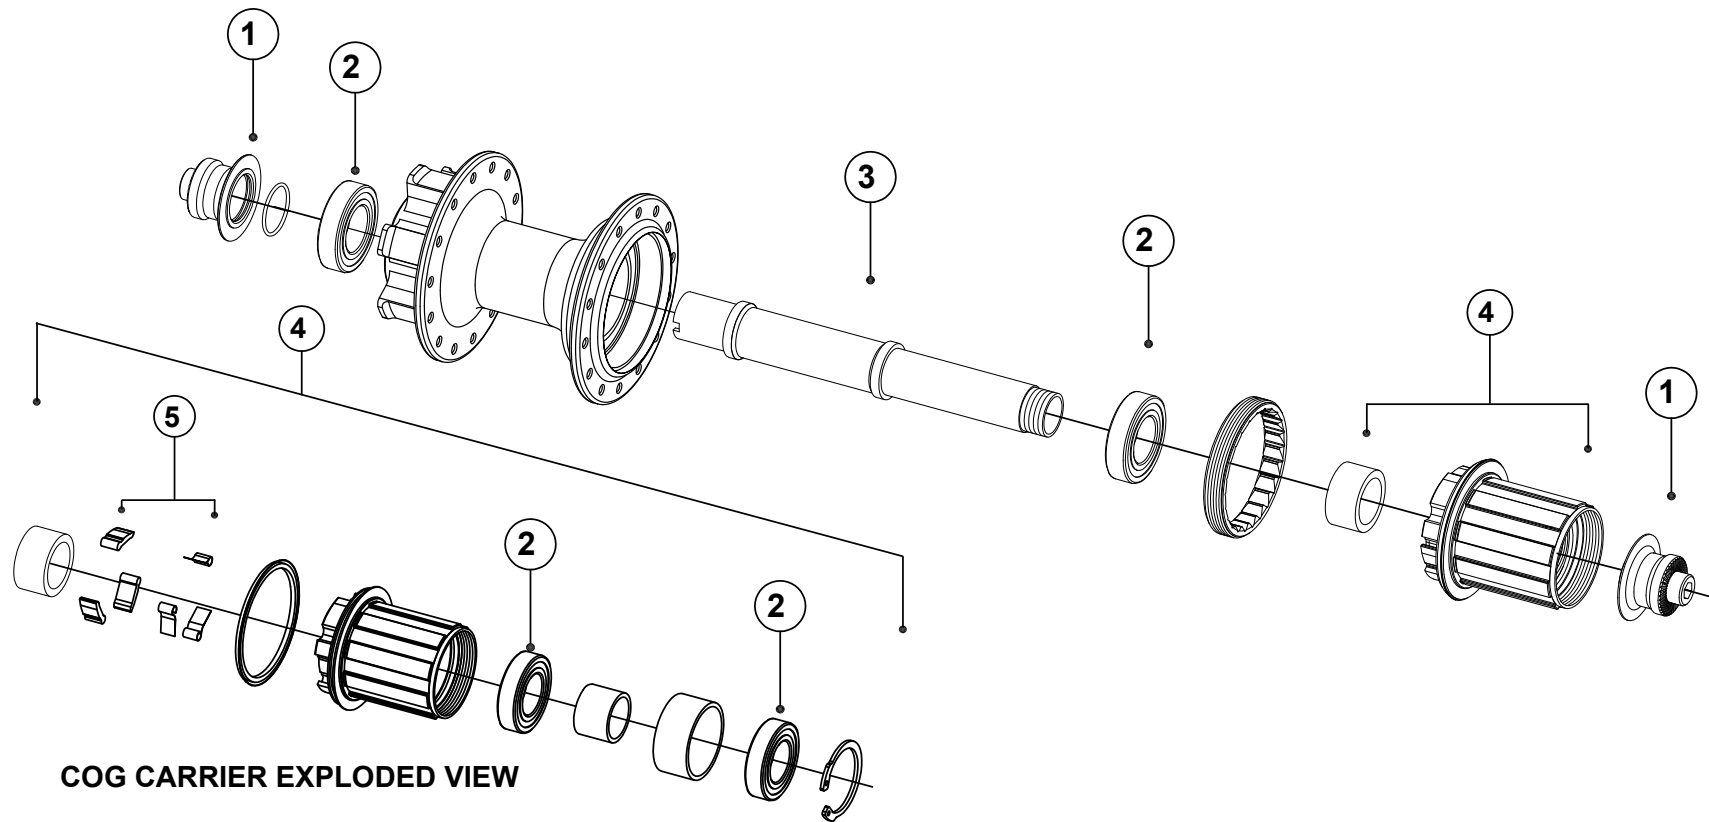

HUB DIAGRAMS

DIRTY FLEA REAR HUB - 2011+

PART DESCRIPTION	PART NUMBER
1. QR x 135mm End Caps (O-rings included with caps)	EM71R813CAP
12 x 135mm End Caps (Not shown)	EM71R813CAP135
12 x 142mm End Caps (Not shown)	EM71R813CAP142
2. 6902 Bearing	EH0901T
3. Axle	EH0920T12
4. Cog Carrier (Includes pawls & springs)	EH0910T
5. Pawl & Spring Kit	EJPAWL