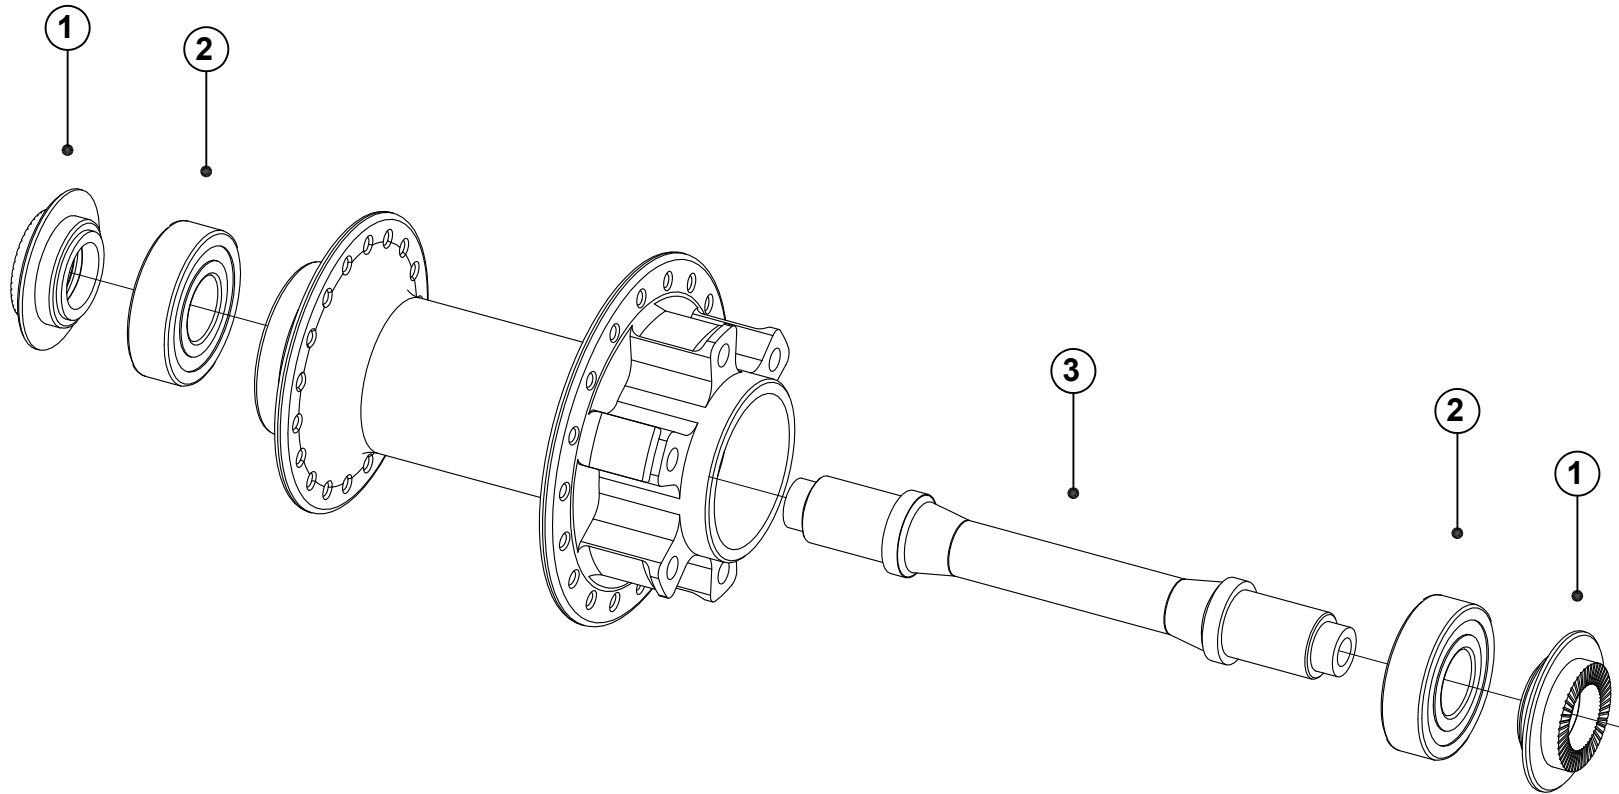

## HUB DIAGRAMS

### DIRTY FLEA FRONT HUB Q/R

PART DESCRIPTION	PART NUMBER
1. End Cap Kit	EH0920813T
2. 6001 Bearing	EH0900T
3. Axle Kit	EH0909T