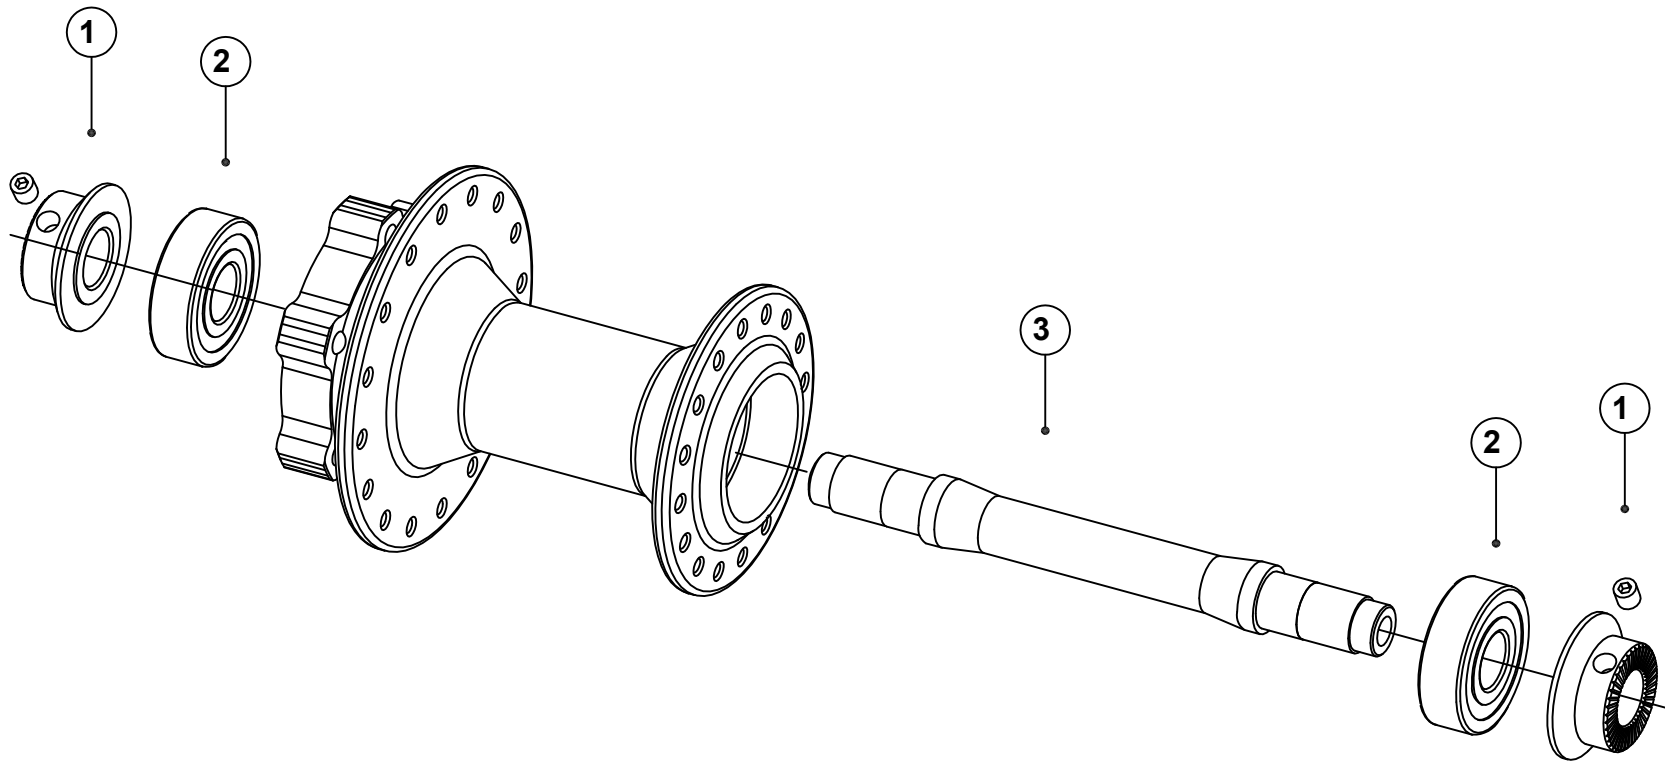

HUB DIAGRAMS

DISC JOCKEY II FRONT HUB

PART DESCRIPTION	PART NUMBER
1. End Cap Kit	DJFCK
2. 6000 Bearing	EH0911T
3. Axle	DJFAXK