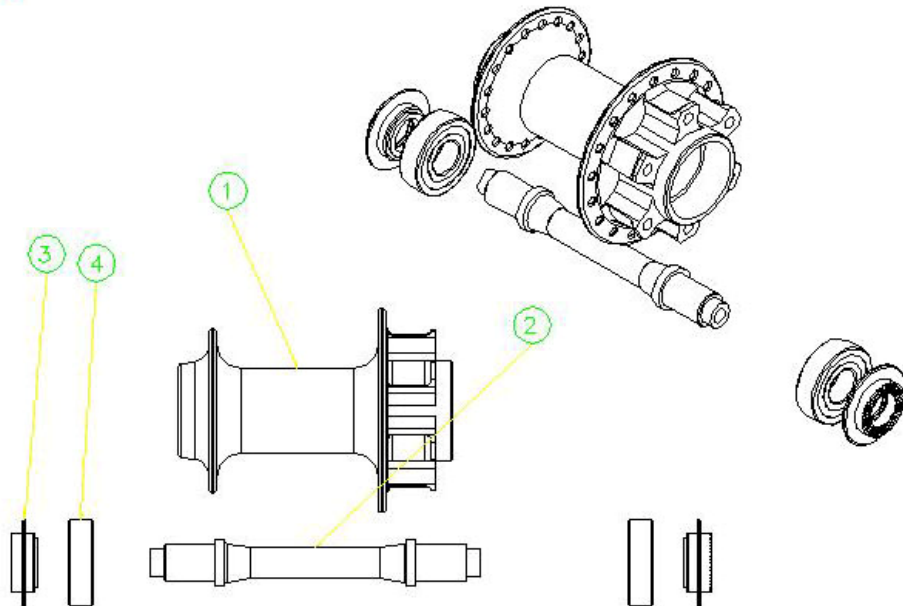

DIRTY FLEA FRONT HUB

Picture #	Part #	Description
2	EH0909T	Axle kit
3+3	EH0920813T	End cap kit
4	EH0900T-10	Bearing kit (#6001) 10-Pack
4	EH0900	Bearing (#6001)

DIRTY FLEA REAR HUB

Picture #	Part #	Description
4	EH0910T	Cog Carrier (w/pawls - springs)
	EJPAWL	Pawl & Spring kit
2	EH0920T	Axle kit
6	EH0922813T	End Cap kit (Drive)
5	EH0921813T	End cap kit (non-Drive)
10	EH0901T-10	Bearing kit (#6902) 10-Pack
10	EH0901T	Bearing axle (#6902)
11	EH0903T-10	Bearing kit (#6802) 10-Pack
11	EH0903T	Bearing cog carrier (#6802)