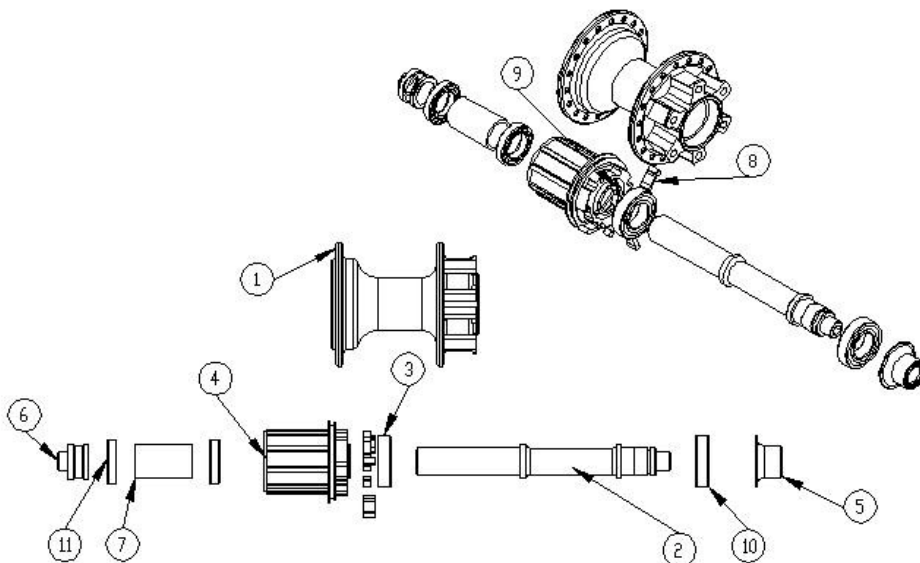

DIRTY FLEA FRONT HUB

Picture #	Part #	Description
2	EH0909T	Axle kit
3+3	EH0920813T	End cap kit
4	EH0900T-10	Bearing kit (#6001) 10-Pack
4	EH0900	Bearing (#6001)

DIRTY FLEA REAR HUB

Picture #	Part #	Description
4	EH0910T	Cog Carrier (w/pawls - springs)
	EJPAWL	Pawl & Spring kit
2	EH0920T	Axle kit
6	EH0922813T	End Cap kit (Drive)
5	EH0921813T	End cap kit (non-Drive)
10	EH0901T-10	Bearing kit (#6902) 10-Pack
10	EH0901T	Bearing axle (#6902)
11	EH0903T-10	Bearing kit (#6802) 10-Pack
11	EH0903T	Bearing cog carrier (#6802)