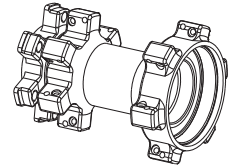

### Pro SL

	Front	Rear
Driveside	301mm	299mm
Non Drive	299mm	301mm

	Front	Rear
Driveside	282mm	281mm
Non Drive	281mm	282mm

	Front	Rear
Driveside	263mm	261mm
Non Drive	261mm	263mm

\*Pro SL wheels use 14g, direct pull, bladed spokes  
 \*Rim ERD,  
 29er - 591mm (rim part number Q98E288466081)  
 27.5 - 553mm (rim part number Q99E288466081)  
 26" - 528mm (rim part number Q96E708466081)

### Pro

	Front	Rear
Driveside	304mm	303mm
Non Drive	303mm	304mm

	Front	Rear
Driveside	284mm	283mm
Non Drive	283mm	284mm

	Front	Rear
Driveside	266mm	263mm
Non Drive	265mm	265mm

\*Pro wheels use 14g, direct pull, double butted spokes  
 \*Rim ERD,  
 29er - 596mm (rim part number J88E288139221)  
 27.5 - 557mm (rim part number J89E288137521)  
 26" - 553mm (rim part number J86E708139201)