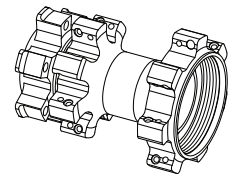

### Pro SL

	Front	Rear
Driveside	301mm	299mm
Non Drive	299mm	301mm

	Front	Rear
Driveside	282mm	281mm
Non Drive	281mm	282mm

	Front	Rear
Driveside	263mm	261mm
Non Drive	261mm	263mm

\*Pro SL wheels use 14g, direct pull, bladed spokes  
 \*Rim ERD,  
 29er - 591mm (rim part number Q98E288466081)  
 27.5 - 553mm (rim part number Q99E288466081)  
 26" - 528mm (rim part number Q96E708466081)

### Pro

	Front	Rear
Driveside	304mm	303mm
Non Drive	303mm	304mm

	Front	Rear
Driveside	284mm	283mm
Non Drive	283mm	284mm

	Front	Rear
Driveside	266mm	263mm
Non Drive	265mm	265mm

\*Pro wheels use 14g, direct pull, double butted spokes  
 \*Rim ERD,  
 29er - 596mm (rim part number J88E288139221)  
 27.5 - 557mm (rim part number J89E288137521)  
 26" - 553mm (rim part number J86E708139201)

### Expert

	Front	Rear
Driveside	298mm	296mm
Non Drive	296mm	298mm

	Front	Rear
Driveside	278mm	278mm
Non Drive	278mm	278mm

	Front	Rear
Driveside	258mm	256mm
Non Drive	256mm	258mm

\*Expert wheels use 14g, direct pull, double butted spokes  
 \*Rim ERD,  
 29er - 596mm (rim part number J88E288139251)  
 27.5 - 557mm (rim part number J89E288137531)  
 26" - 553mm (rim part number J86E708139231)