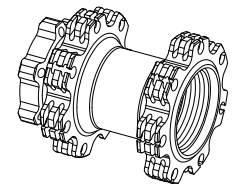

### Pro SL

	Front	Rear
Driveside	301mm	299mm
Non Drive	299mm	301mm

	Front	Rear
Driveside	282mm	281mm
Non Drive	281mm	282mm

	Front	Rear
Driveside	263mm	261mm
Non Drive	261mm	263mm

\*Pro SL wheels use 14g, direct pull, bladed spokes  
 \*Rim ERD,  
 29er - 591mm (rim part number Q98E288466081)  
 27.5 - 553mm (rim part number Q99E288466081)  
 26" - 528mm (rim part number Q96E708466081)

### Pro

	Front	Rear
Driveside	304mm	303mm
Non Drive	303mm	304mm

	Front	Rear
Driveside	284mm	283mm
Non Drive	283mm	284mm

	Front	Rear
Driveside	266mm	263mm
Non Drive	265mm	265mm

\*Pro wheels use 14g, direct pull, double butted spokes  
 \*Rim ERD,  
 29er - 596mm (rim part number J88E288139221)  
 27.5 - 557mm (rim part number J89E288137521)  
 26" - 553mm (rim part number J86E708139201)

### Expert

	Front	Rear
Driveside	298mm	296mm
Non Drive	296mm	298mm

	Front	Rear
Driveside	278mm	278mm
Non Drive	278mm	278mm

	Front	Rear
Driveside	258mm	256mm
Non Drive	256mm	258mm

\*Expert wheels use 14g, direct pull, double butted spokes  
 \*Rim ERD,  
 29er - 596mm (rim part number J88E288139251)  
 27.5 - 557mm (rim part number J89E288137531)  
 26" - 553mm (rim part number J86E708139231)