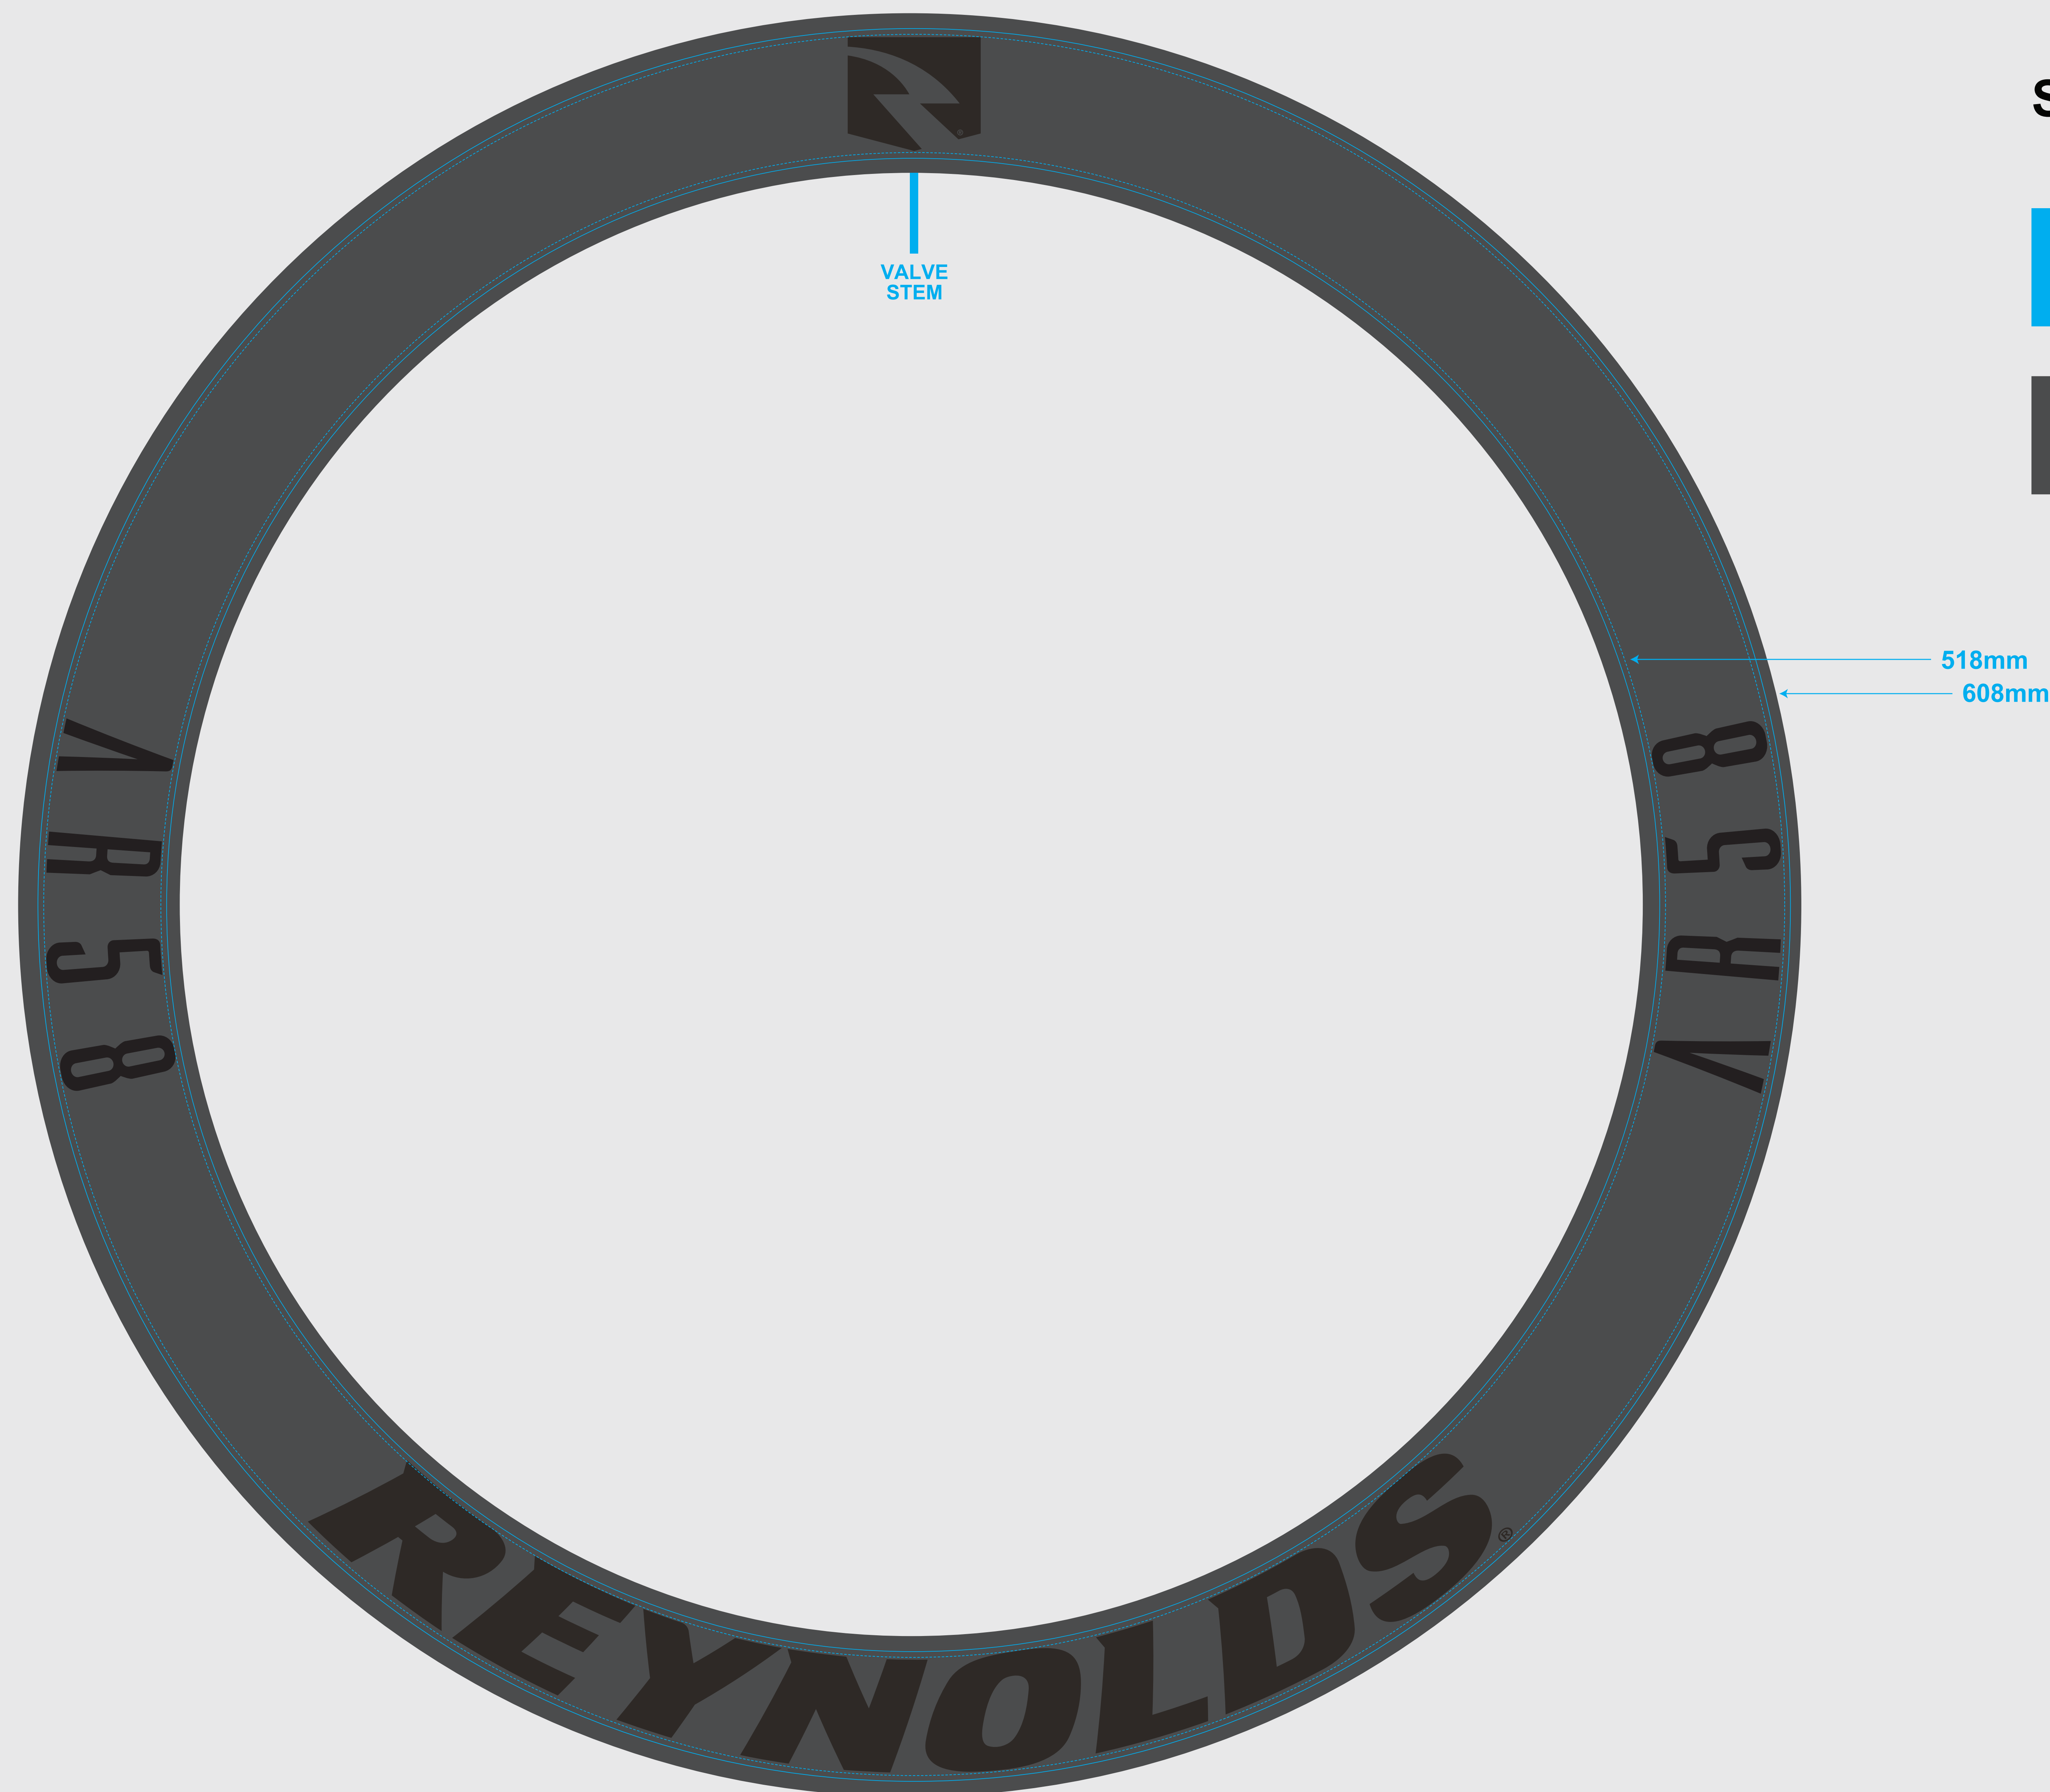

INSTALLATION PREVIEW

AR 58 Rim Brake

Die Cut Vinyl

SCALE 1:1

 Graphic Window:
DO NOT PRINT

 Full wheel preview:
DO NOT PRINT

ISOLATED DIE CUT DECALS