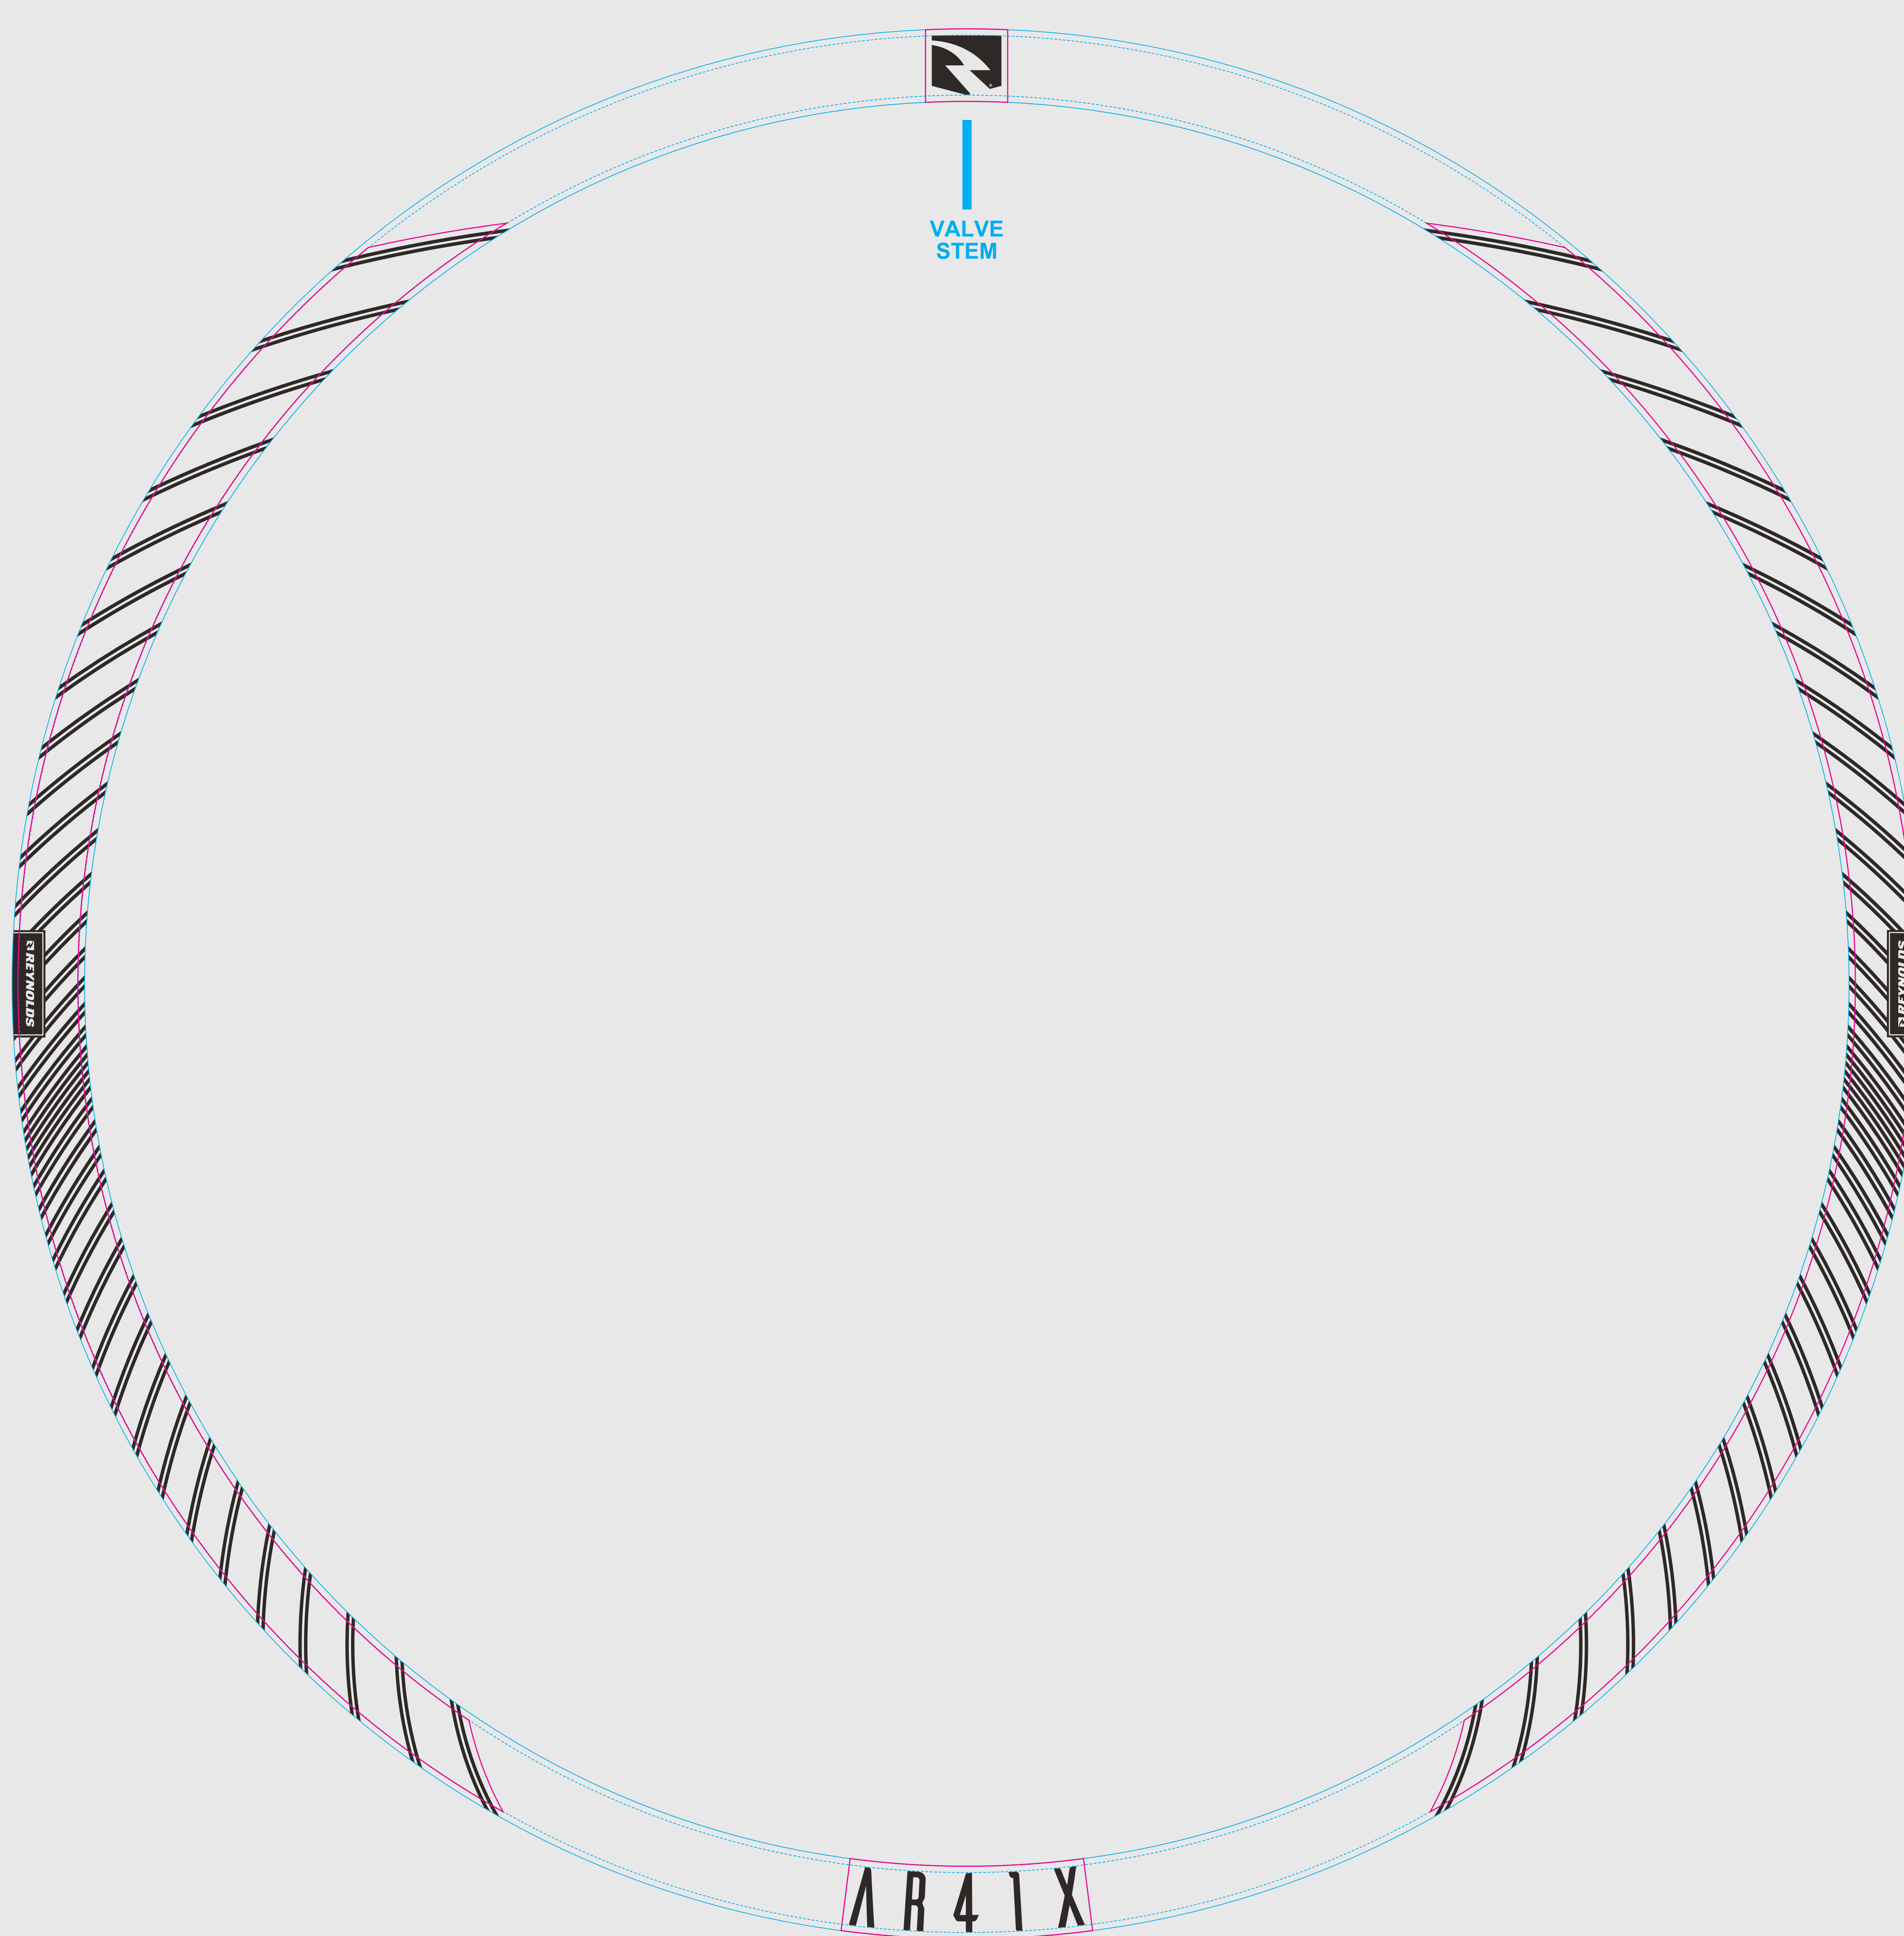

INSTALLATION PREVIEW

AR 41X RIM BRAKE

WATERSLIDE

SCALE 1:1

 Graphic Window:
DO NOT PRINT

 Full wheel preview:
DO NOT PRINT

WATERSLIDE DECALS

 Graphic Window:
DO NOT PRINT

 CUT LINE

 PANTONE
BLACK C

ISOLATED DECALS

 CUT LINE

 PANTONE
BLACK C