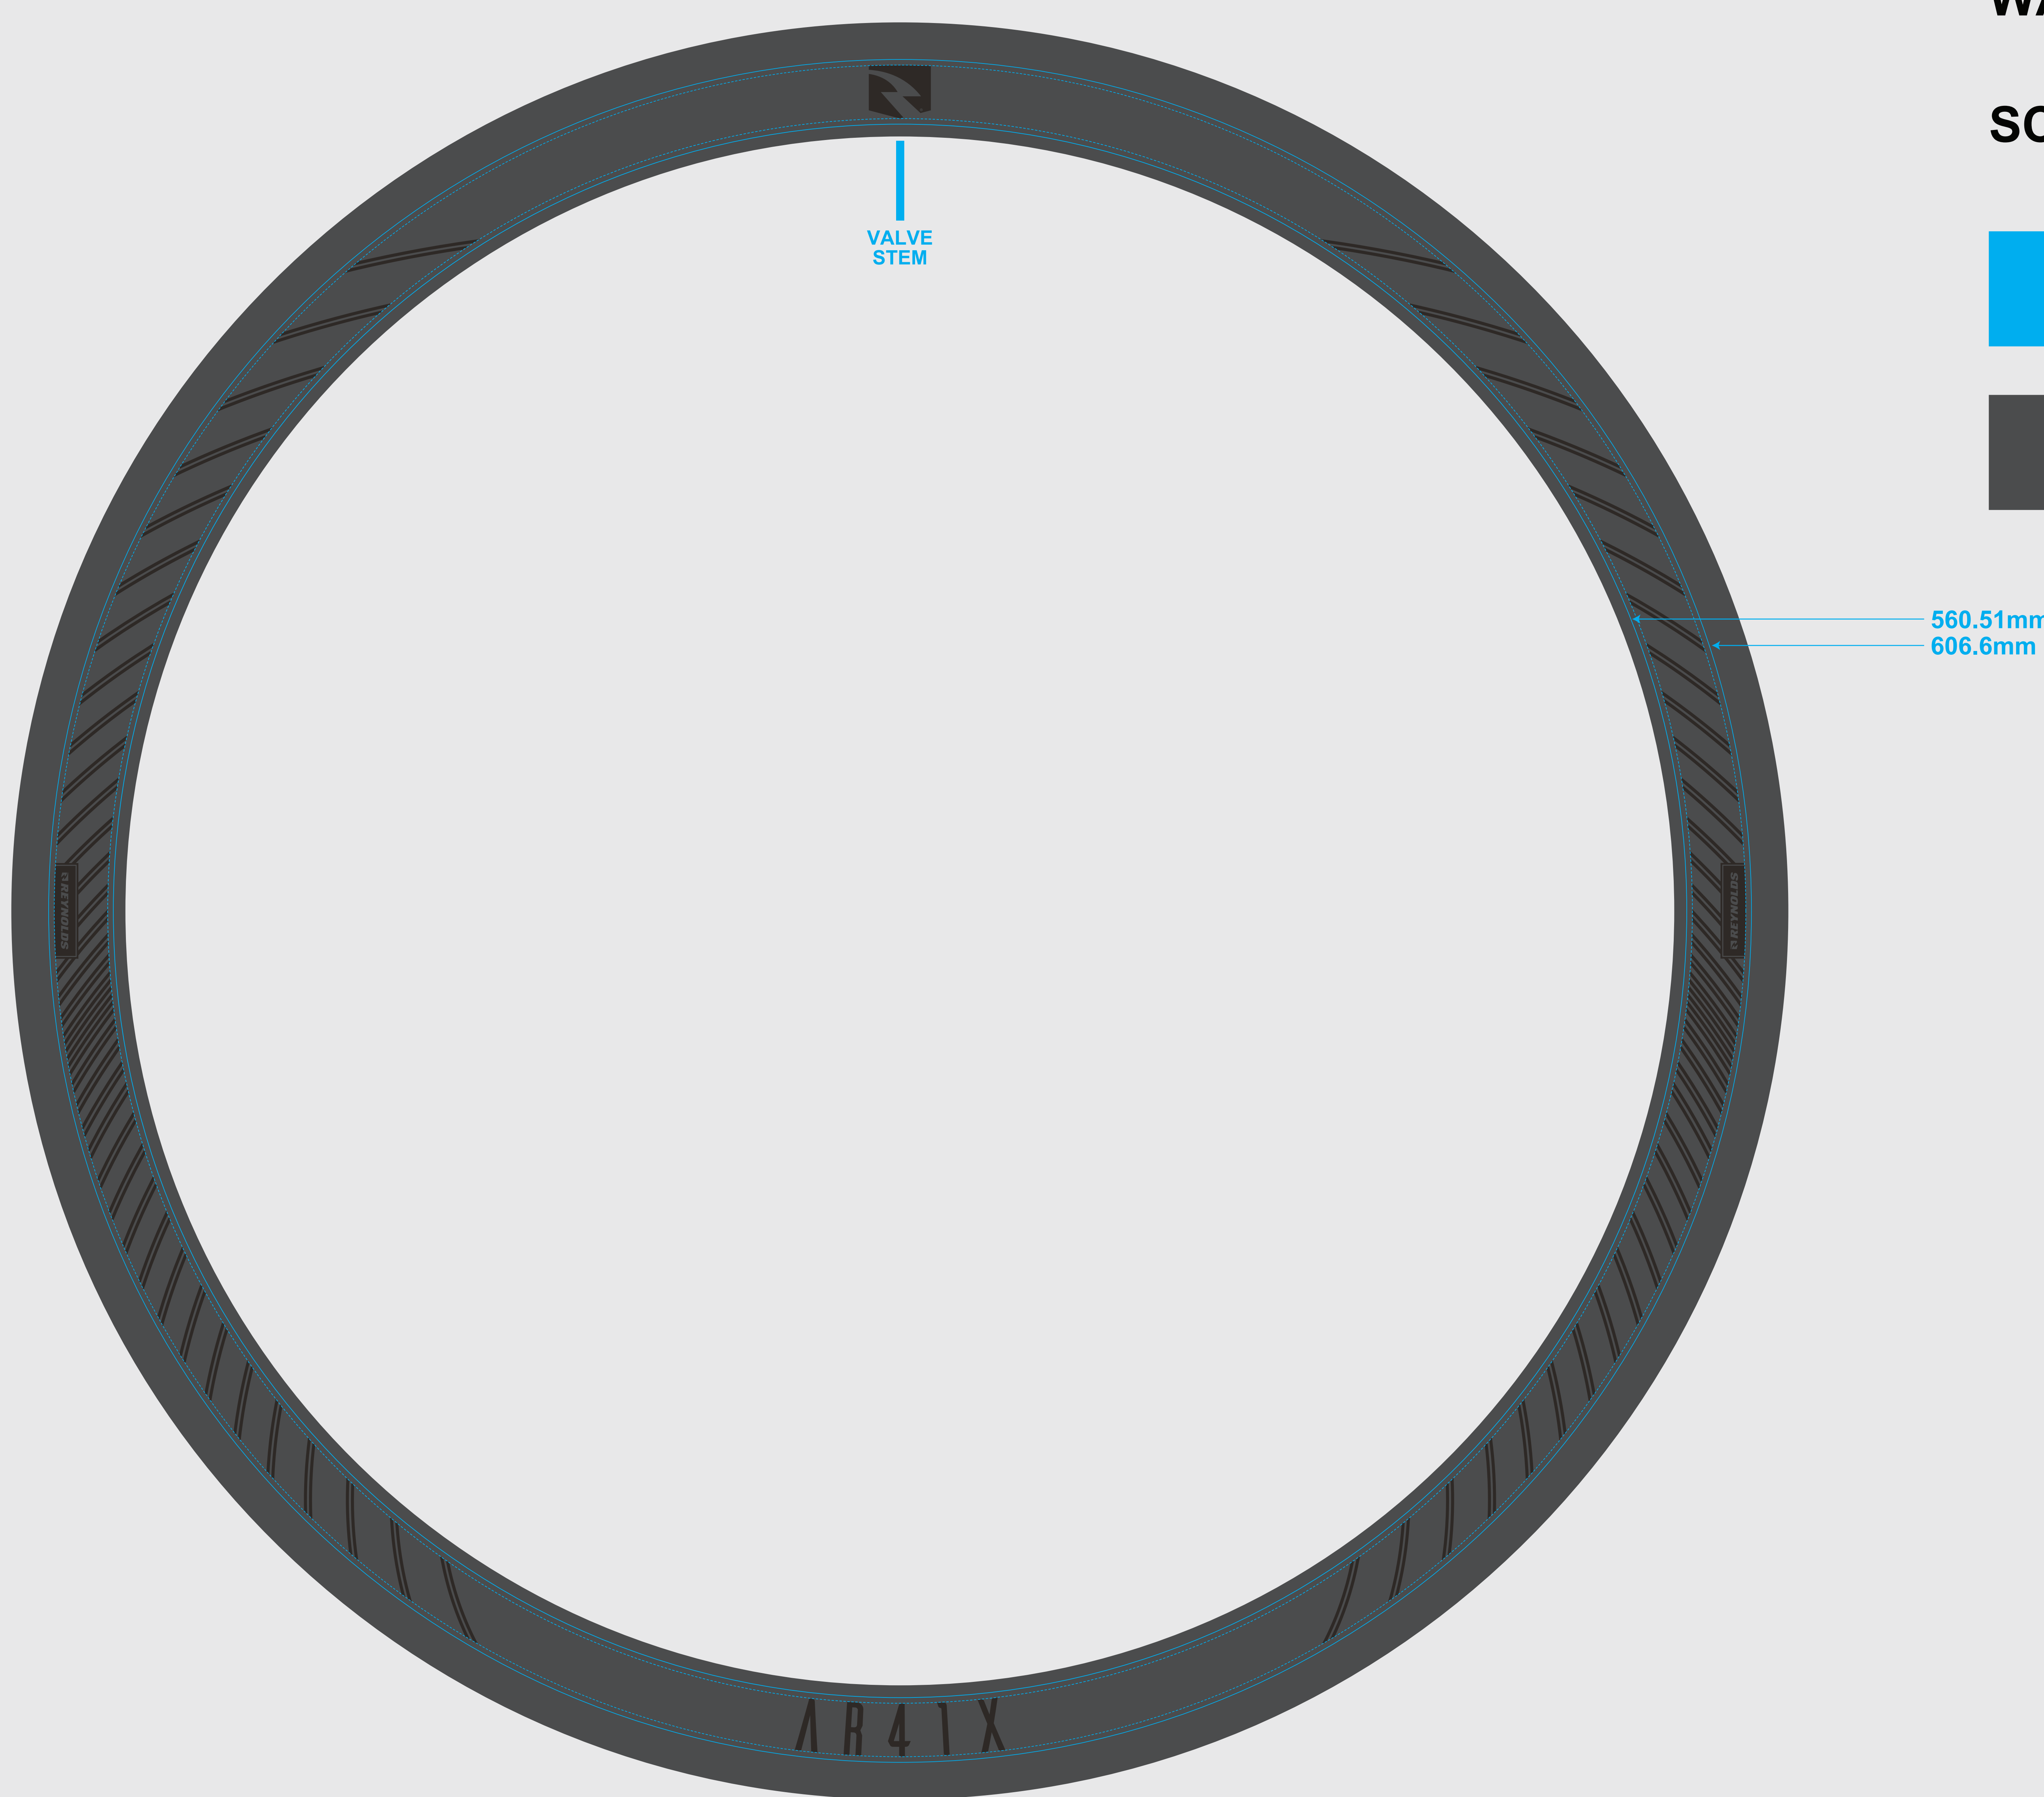

INSTALLATION PREVIEW

AR 41X RIM BRAKE

WATERSLIDE

SCALE 1:1

 Graphic Window:
DO NOT PRINT

 Full wheel preview:
DO NOT PRINT

WATERSLIDE DECALS

 Graphic Window:
DO NOT PRINT

 CUT LINE

 PANTONE
BLACK C

ISOLATED DECALS

 CUT LINE

 PANTONE
BLACK C