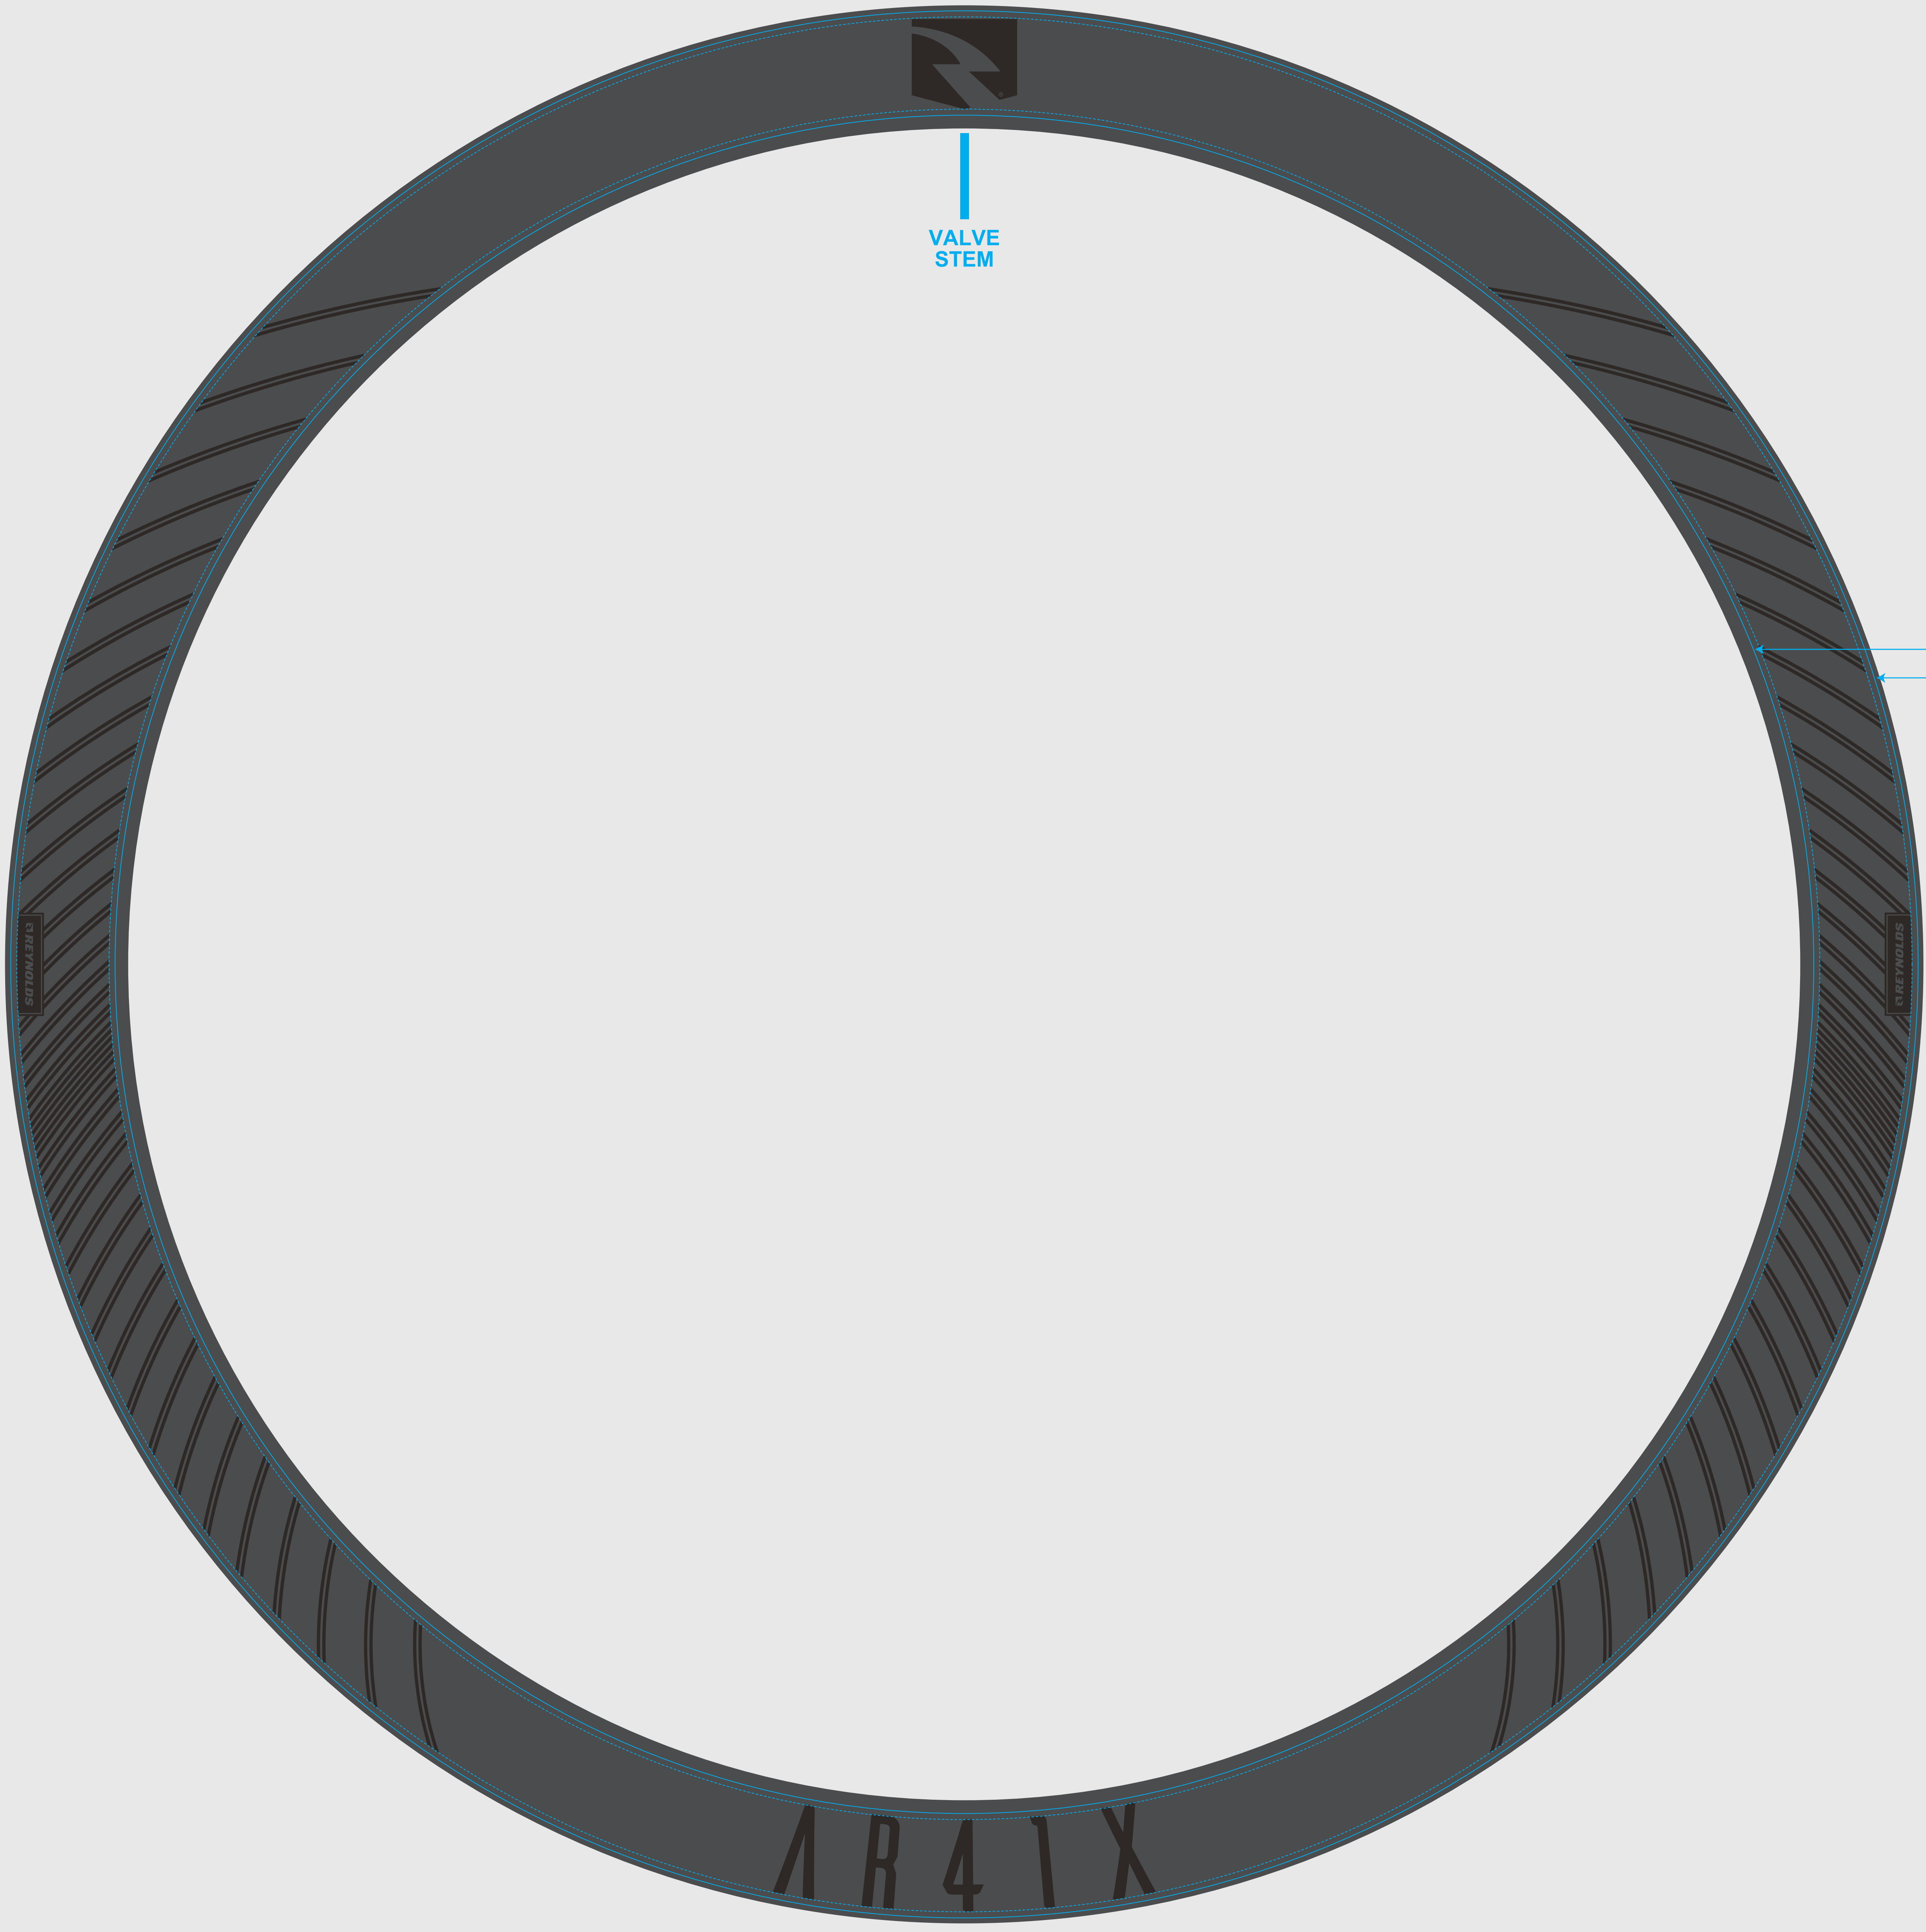

# INSTALLATION PREVIEW

AR 41X DISC

WATERSLIDE

SCALE 1:1

 Graphic Window:  
DO NOT PRINT

 Full wheel preview:  
DO NOT PRINT

560.51mm  
629.39mm

# WATERSLIDE DECALS

 Graphic Window:  
DO NOT PRINT

 CUT LINE

 PANTONE  
BLACK C

# ISOLATED DECALS

← BLEED

 CUT LINE

 PANTONE  
BLACK C