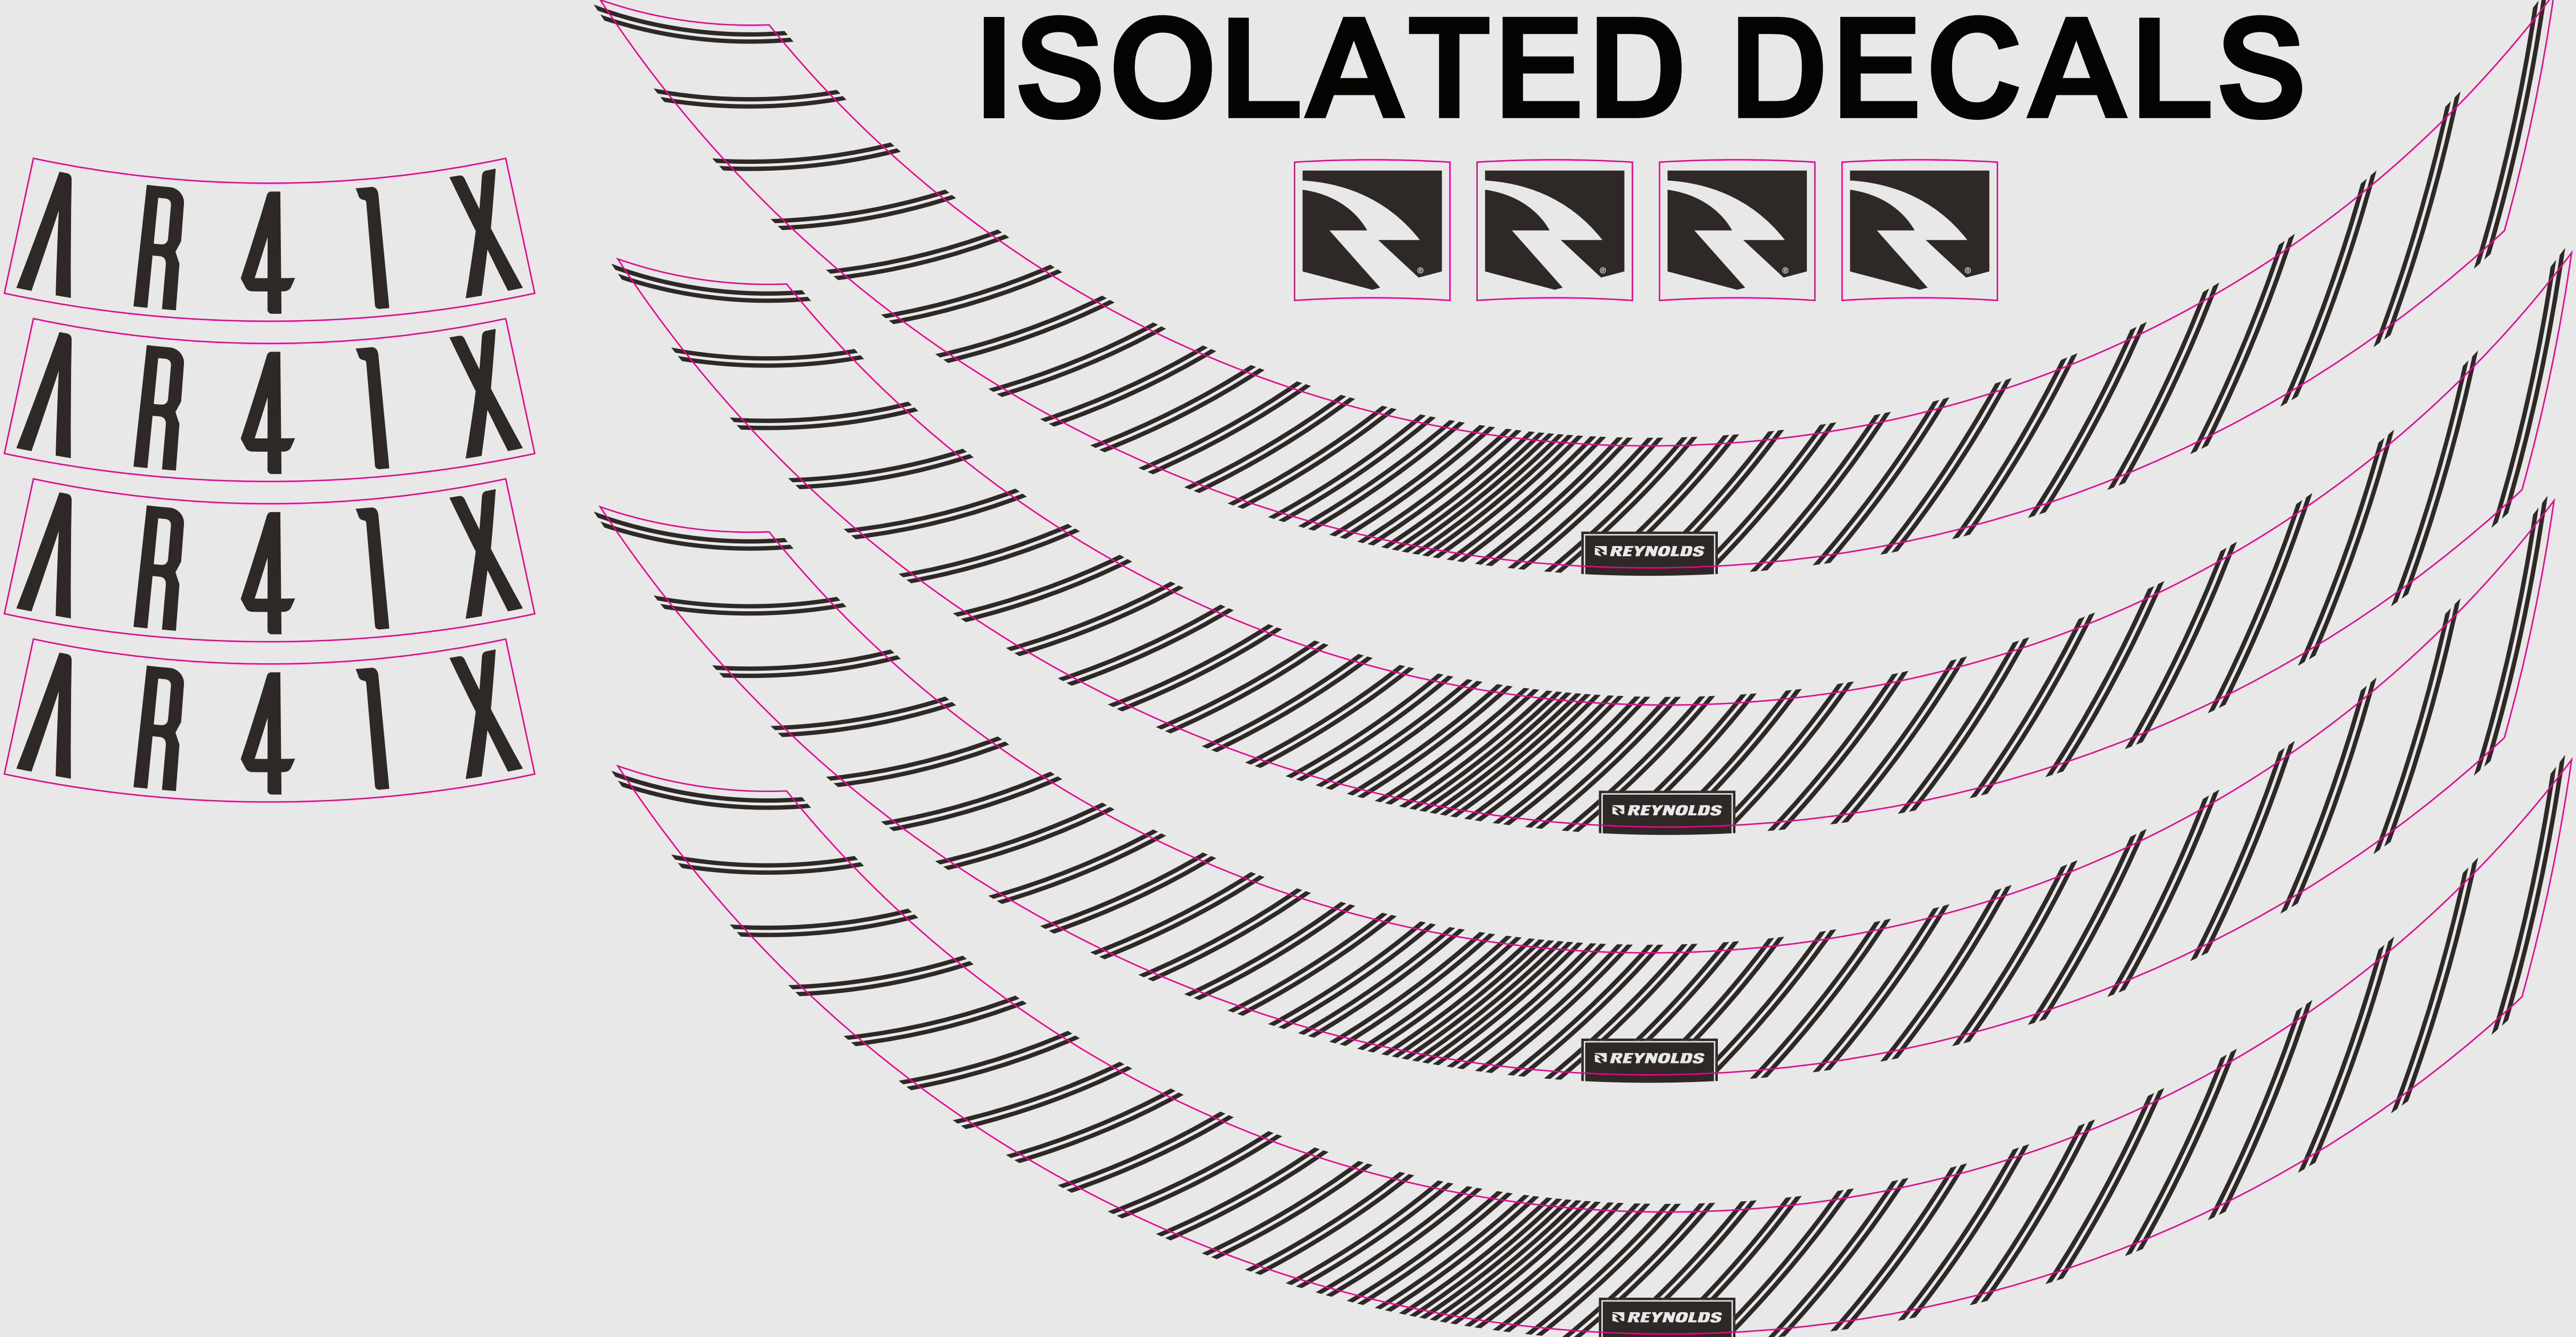

# INSTALLATION PREVIEW

AR 41X DISC

WATERSLIDE

SCALE 1:1

 Graphic Window:  
DO NOT PRINT

 Full wheel preview:  
DO NOT PRINT

560.51mm  
629.39mm

# WATERSLIDE DECALS

 Graphic Window:  
DO NOT PRINT

 CUT LINE

 PANTONE  
BLACK C

# ISOLATED DECALS

← BLEED

 CUT LINE

 PANTONE  
BLACK C