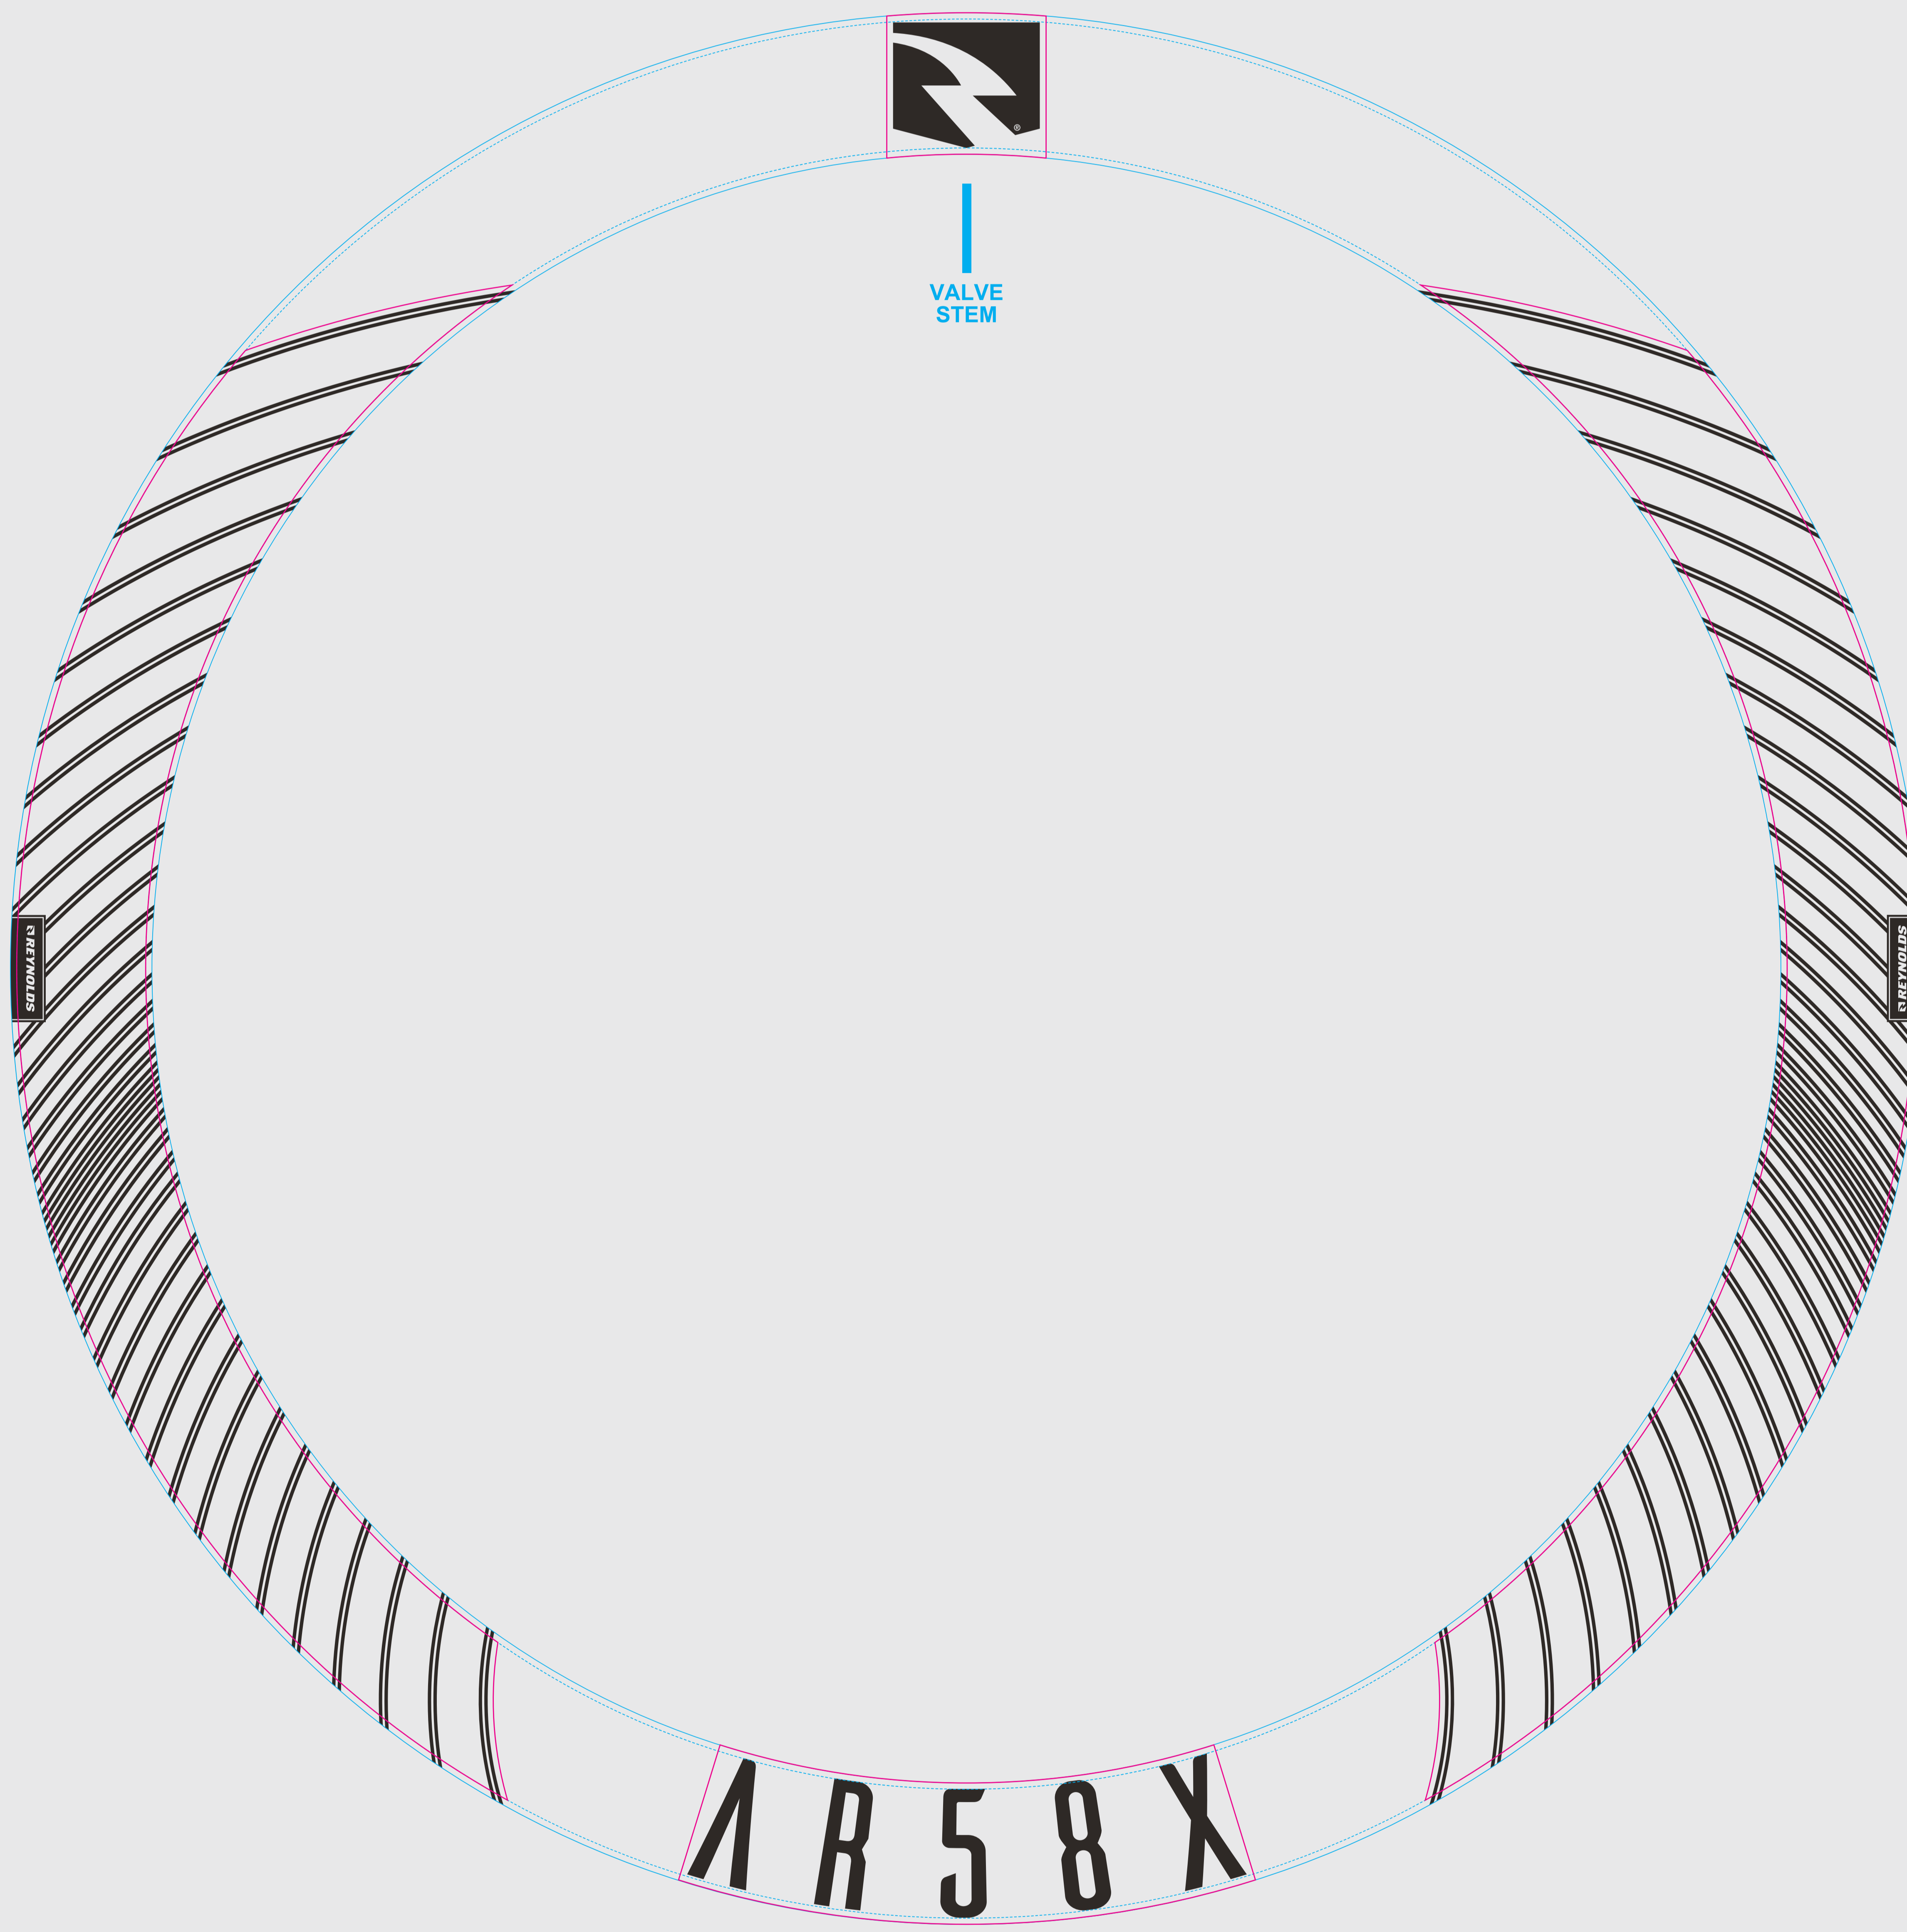

INSTALLATION PREVIEW

AR 58X RIM BRAKE

WATERSLIDE

SCALE 1:1

 Graphic Window:
DO NOT PRINT

 Full wheel preview:
DO NOT PRINT

WATERSLIDE DECALS

 Graphic Window:
DO NOT PRINT

 CUT LINE

 PANTONE
BLACK C

ISOLATED DECALS

 BLEED

 CUT LINE

 PANTONE
BLACK C