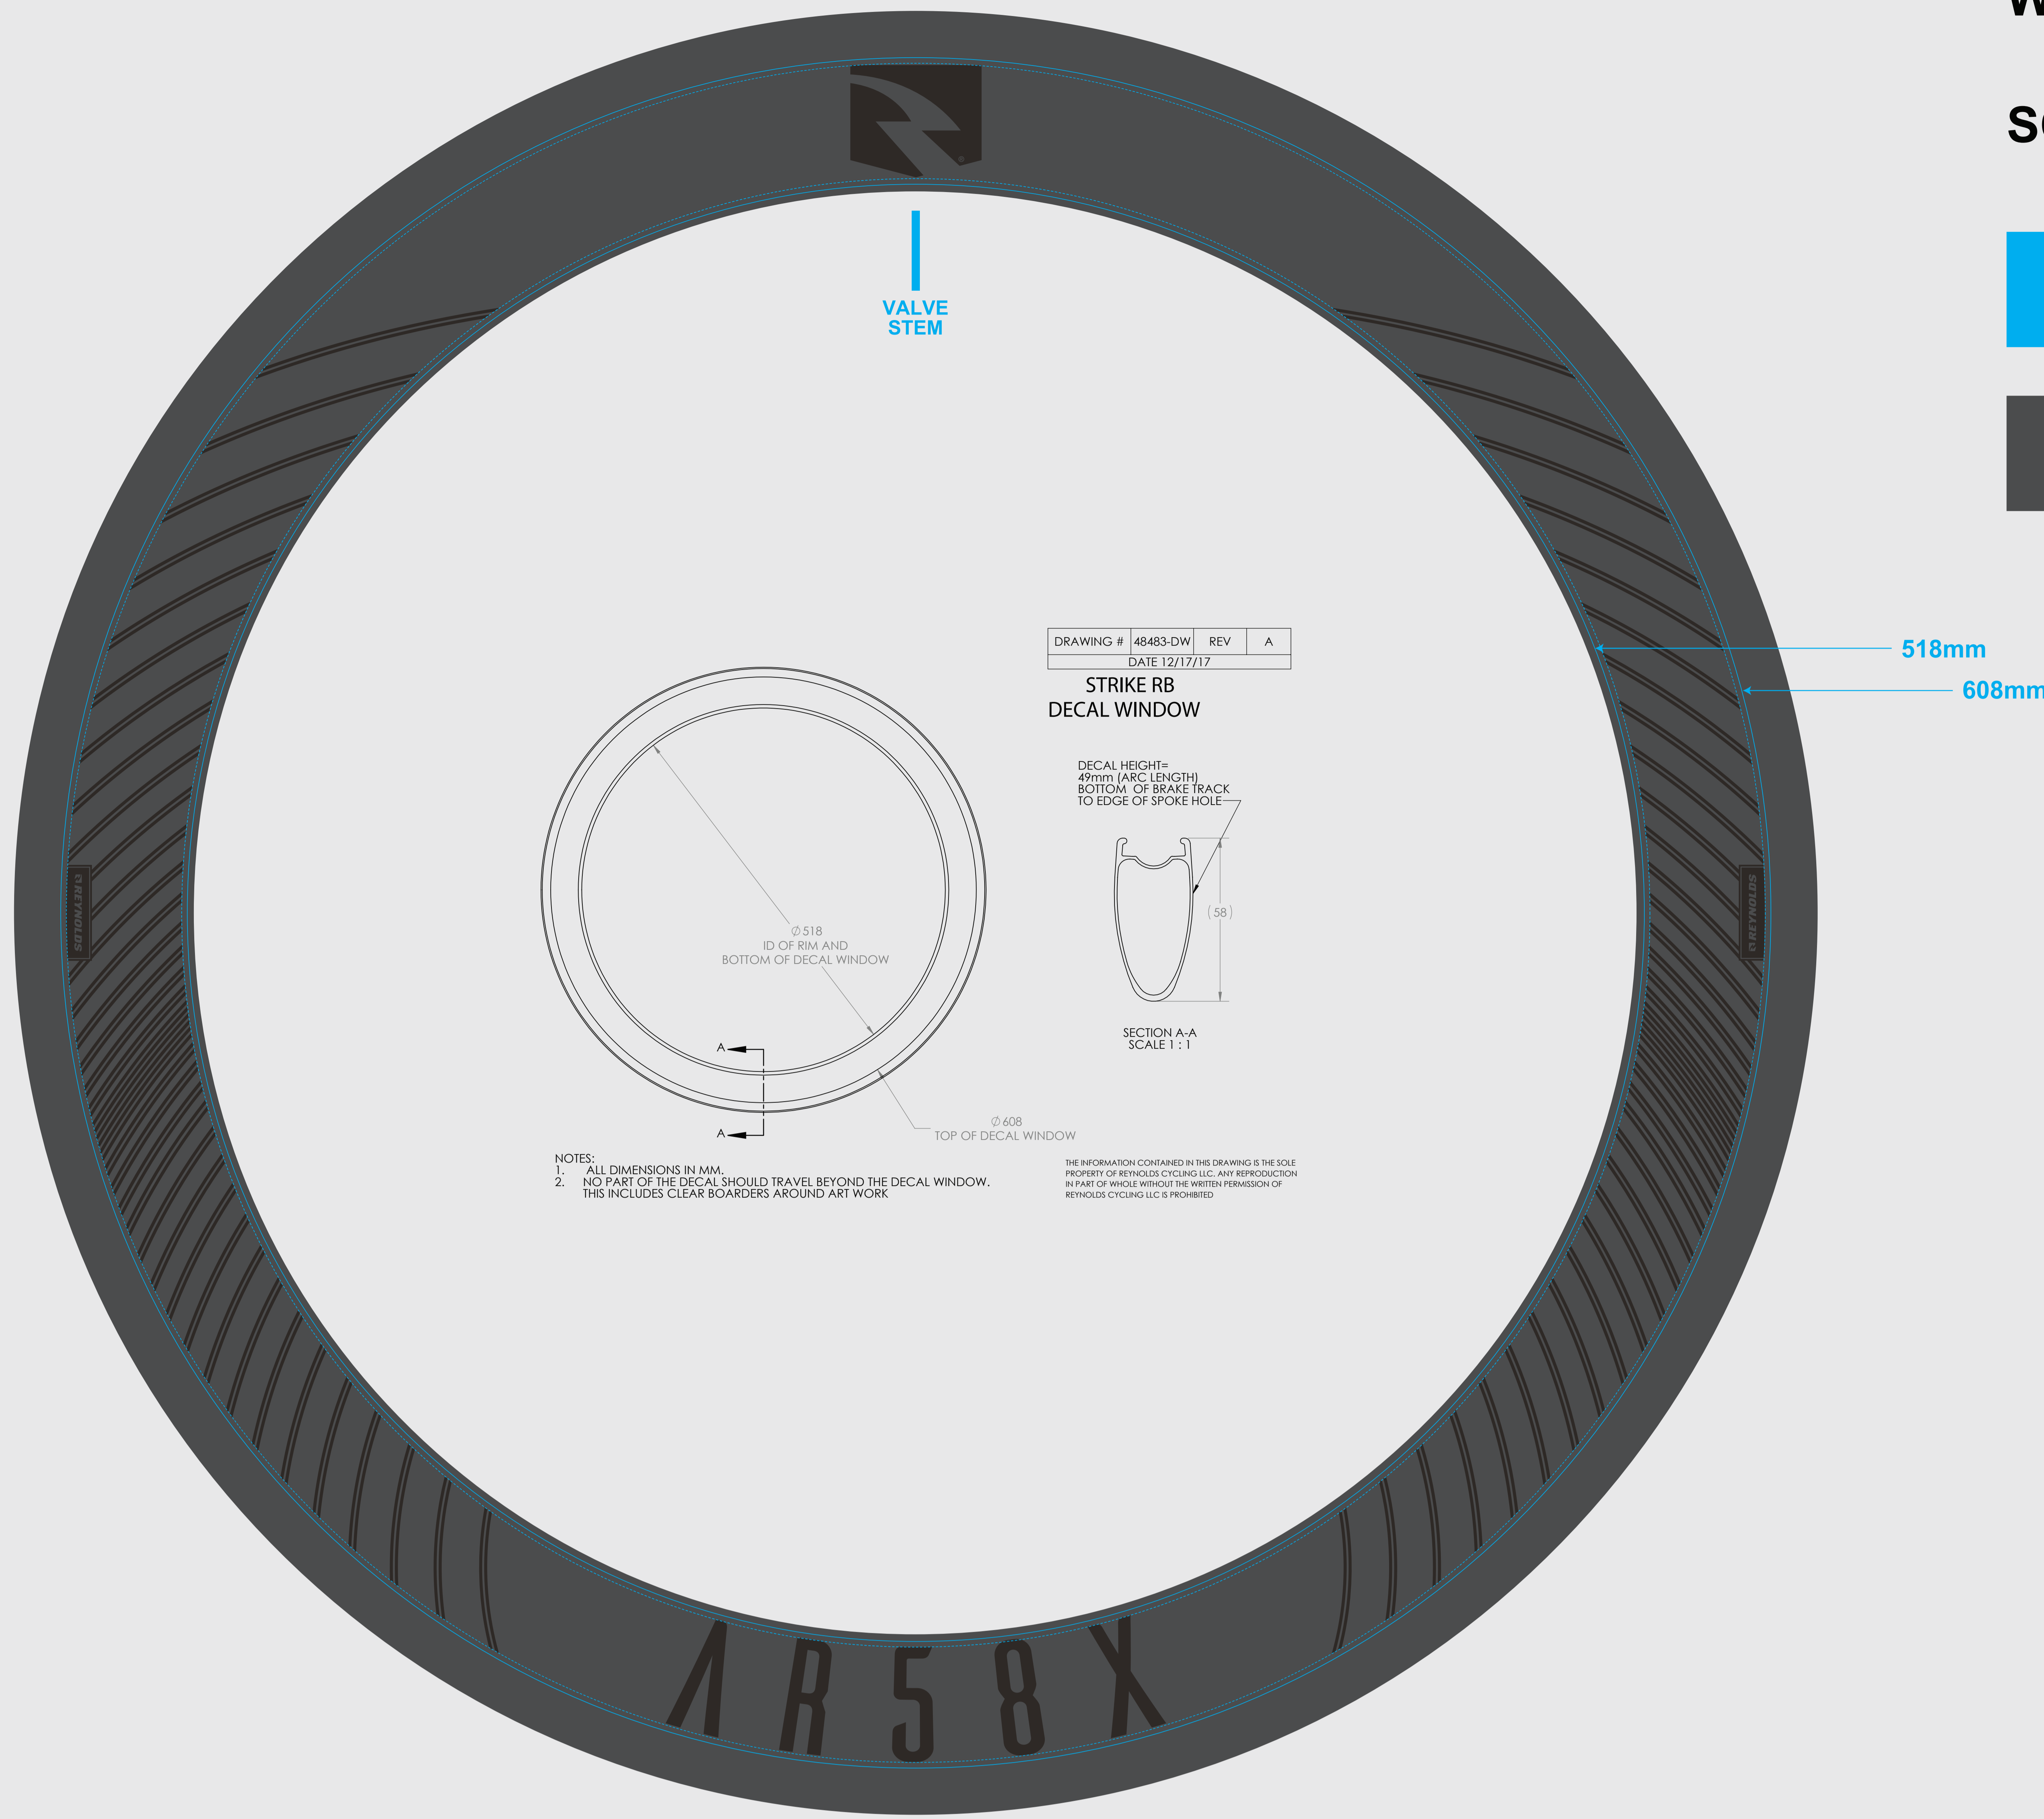

INSTALLATION PREVIEW

AR 58X RIM BRAKE

WATERSLIDE

SCALE 1:1

 Graphic Window:
DO NOT PRINT

 Full wheel preview:
DO NOT PRINT

WATERSLIDE DECALS

 Graphic Window:
DO NOT PRINT

 CUT LINE

 PANTONE
BLACK C

ISOLATED DECALS

 BLEED

 CUT LINE

 PANTONE
BLACK C