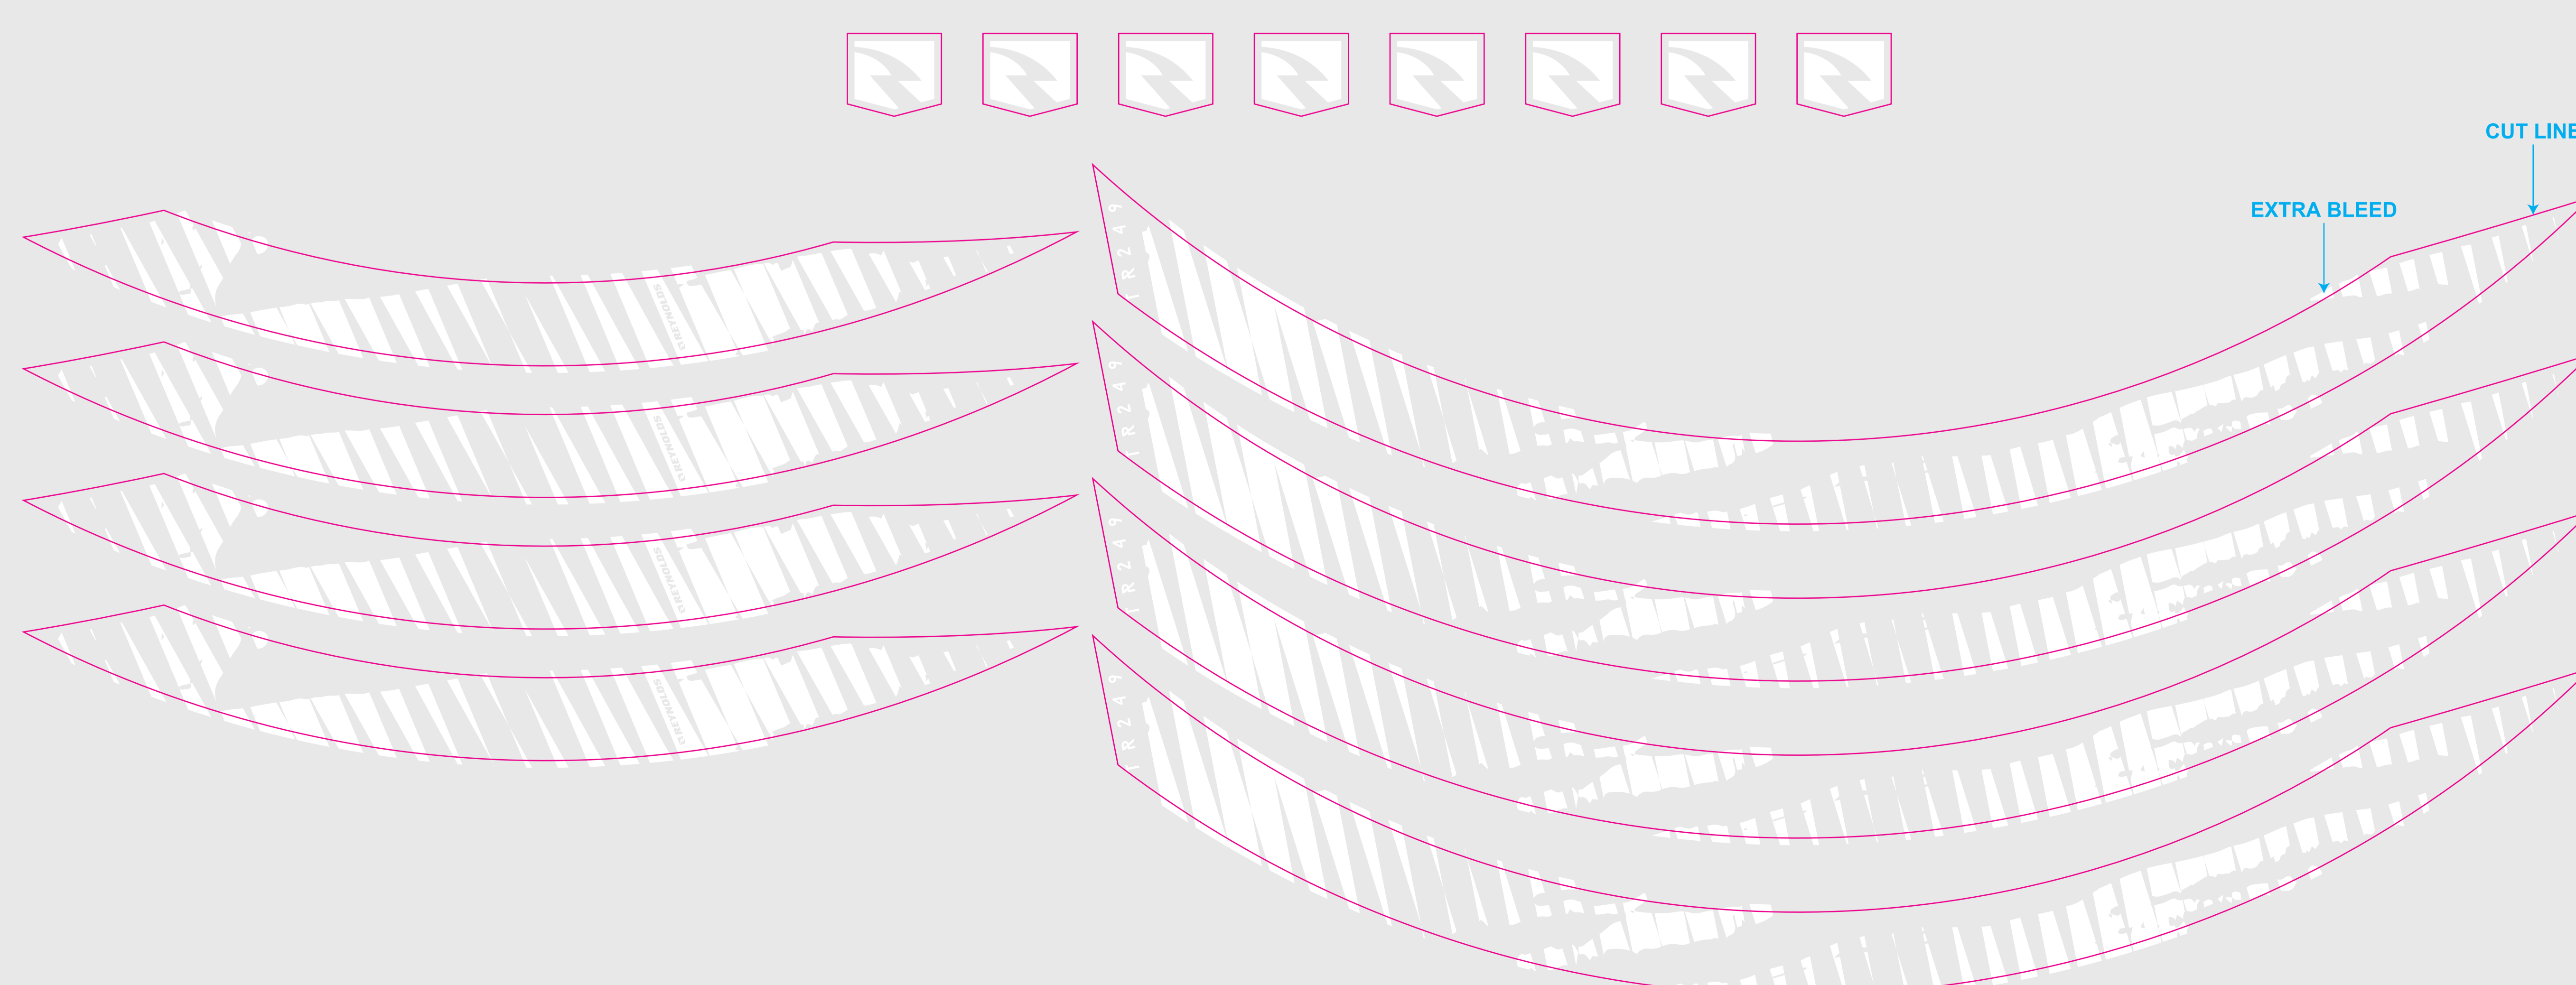

INSTALLATION PREVIEW

TR 249

MYLAR APPLICATION

SCALE 1:1

- Graphic Window:
DO NOT PRINT
- Full wheel preview:
DO NOT PRINT

- DECAL 580mm
- DECAL 626.212mm
- RIM 580mm
- RIM 630.704mm

MYLAR DECALS

- Graphic Window:
DO NOT PRINT
- CUT LINE
- WHITE

ISOLATED DECALS

- CUT LINE
- WHITE