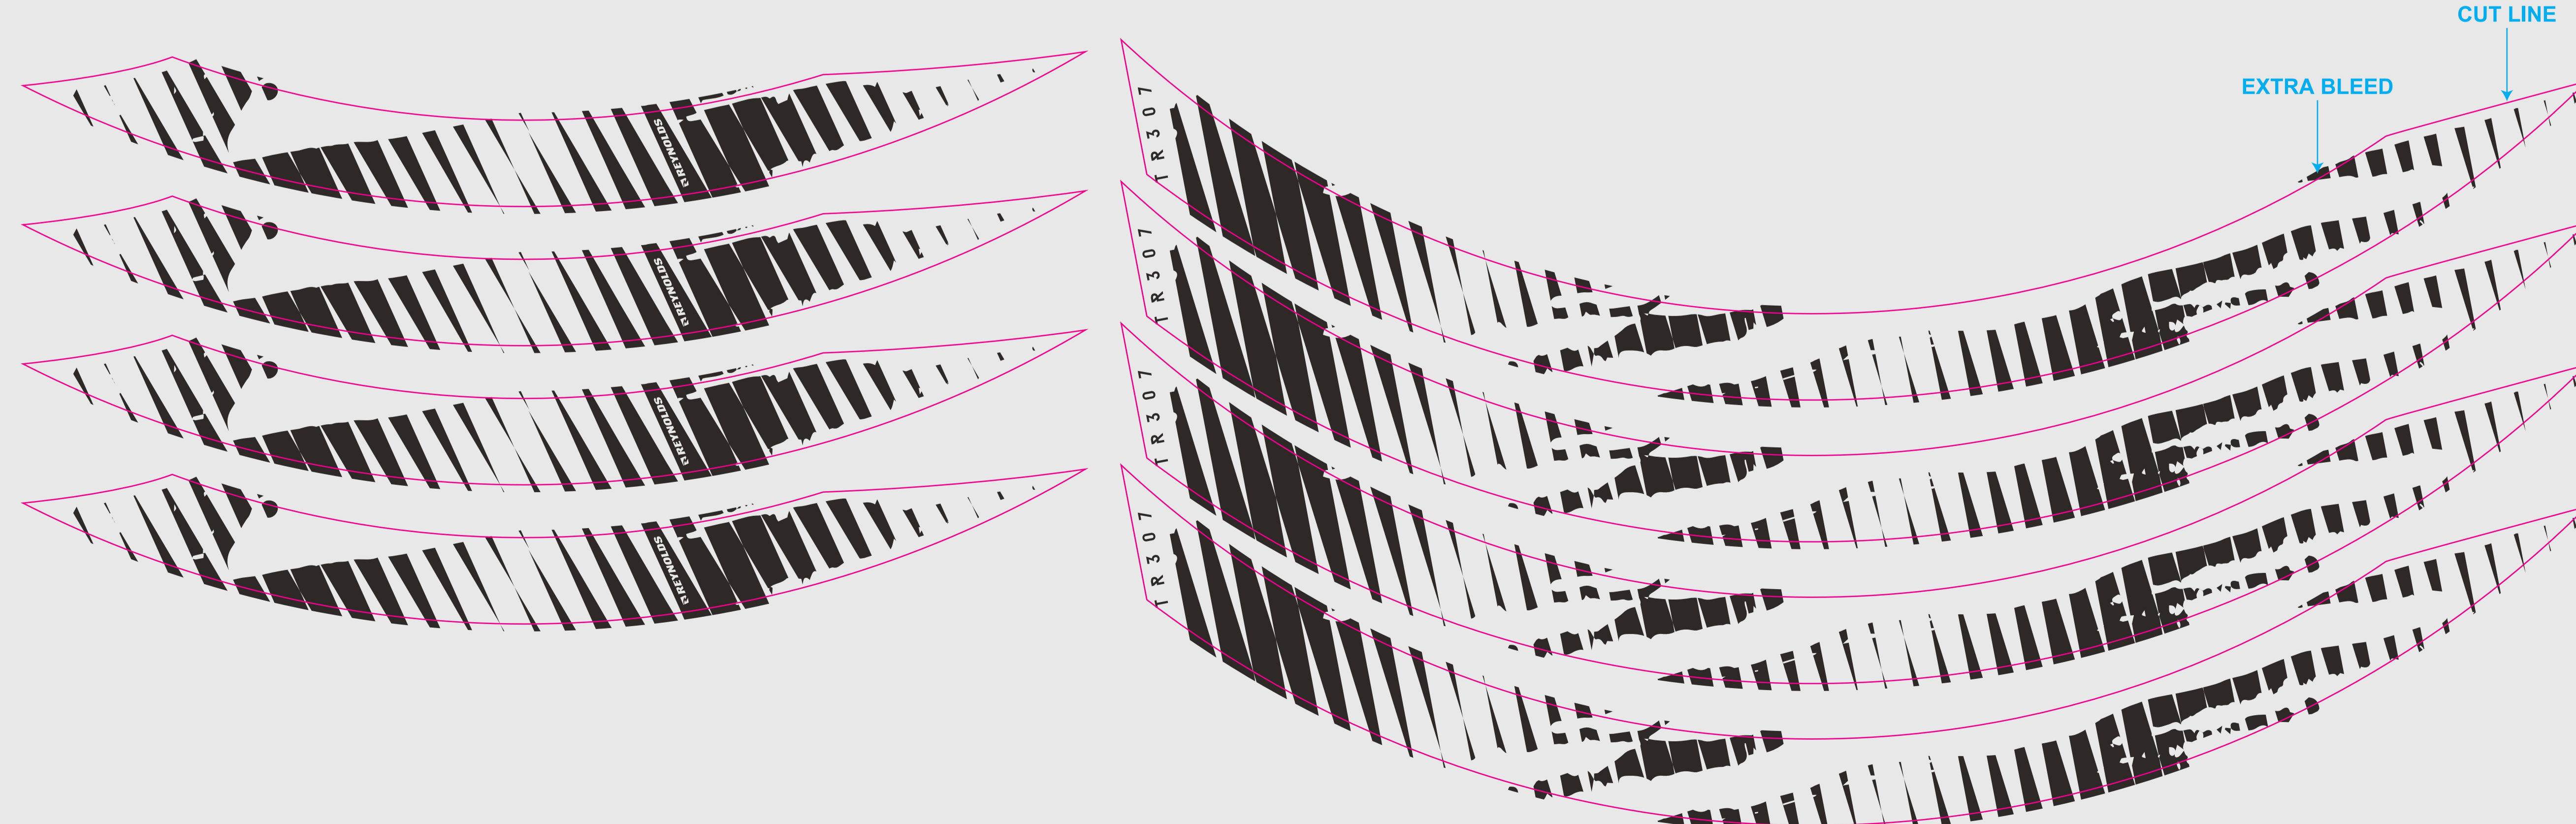

INSTALLATION PREVIEW

TR 307

MYLAR APPLICATION

SCALE 1:1

 Graphic Window:
DO NOT PRINT

 Full wheel preview:
DO NOT PRINT

590mm
543.6mm

MYLAR DECALS

 Graphic Window:
DO NOT PRINT

 CUT LINE

 BLACK C

ISOLATED DECALS

 CUT LINE

 BLACK C