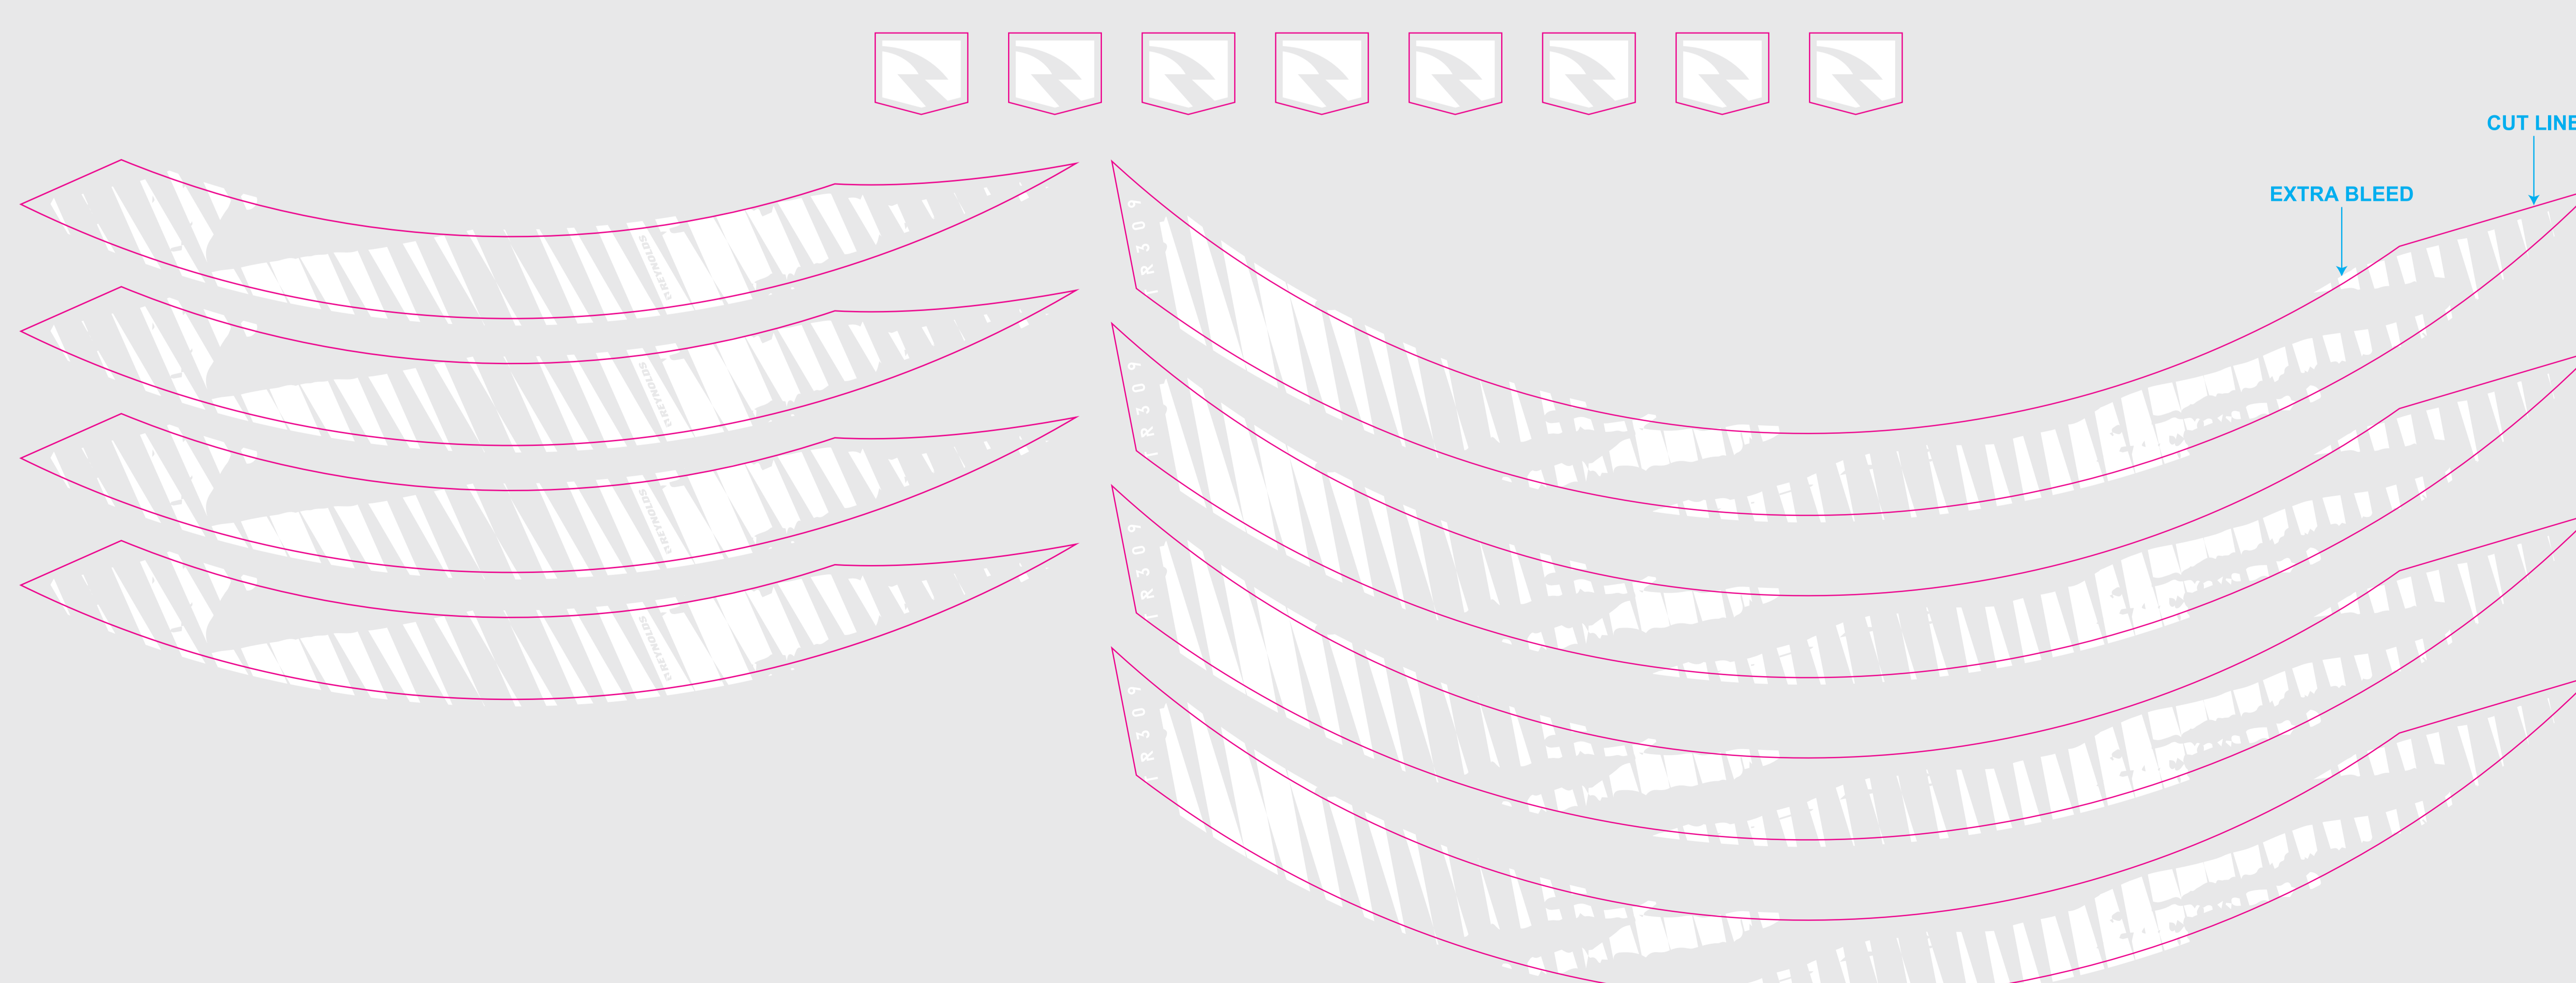

INSTALLATION PREVIEW

TR 309

MYLAR APPLICATION

SCALE 1:1

 Graphic Window:
DO NOT PRINT

 Full wheel preview:
DO NOT PRINT

582mm
628.4mm

MYLAR DECALS

 Graphic Window:
DO NOT PRINT

 CUT LINE

 WHITE

ISOLATED DECALS

EXTRA BLEED
CUT LINE

 CUT LINE

 WHITE