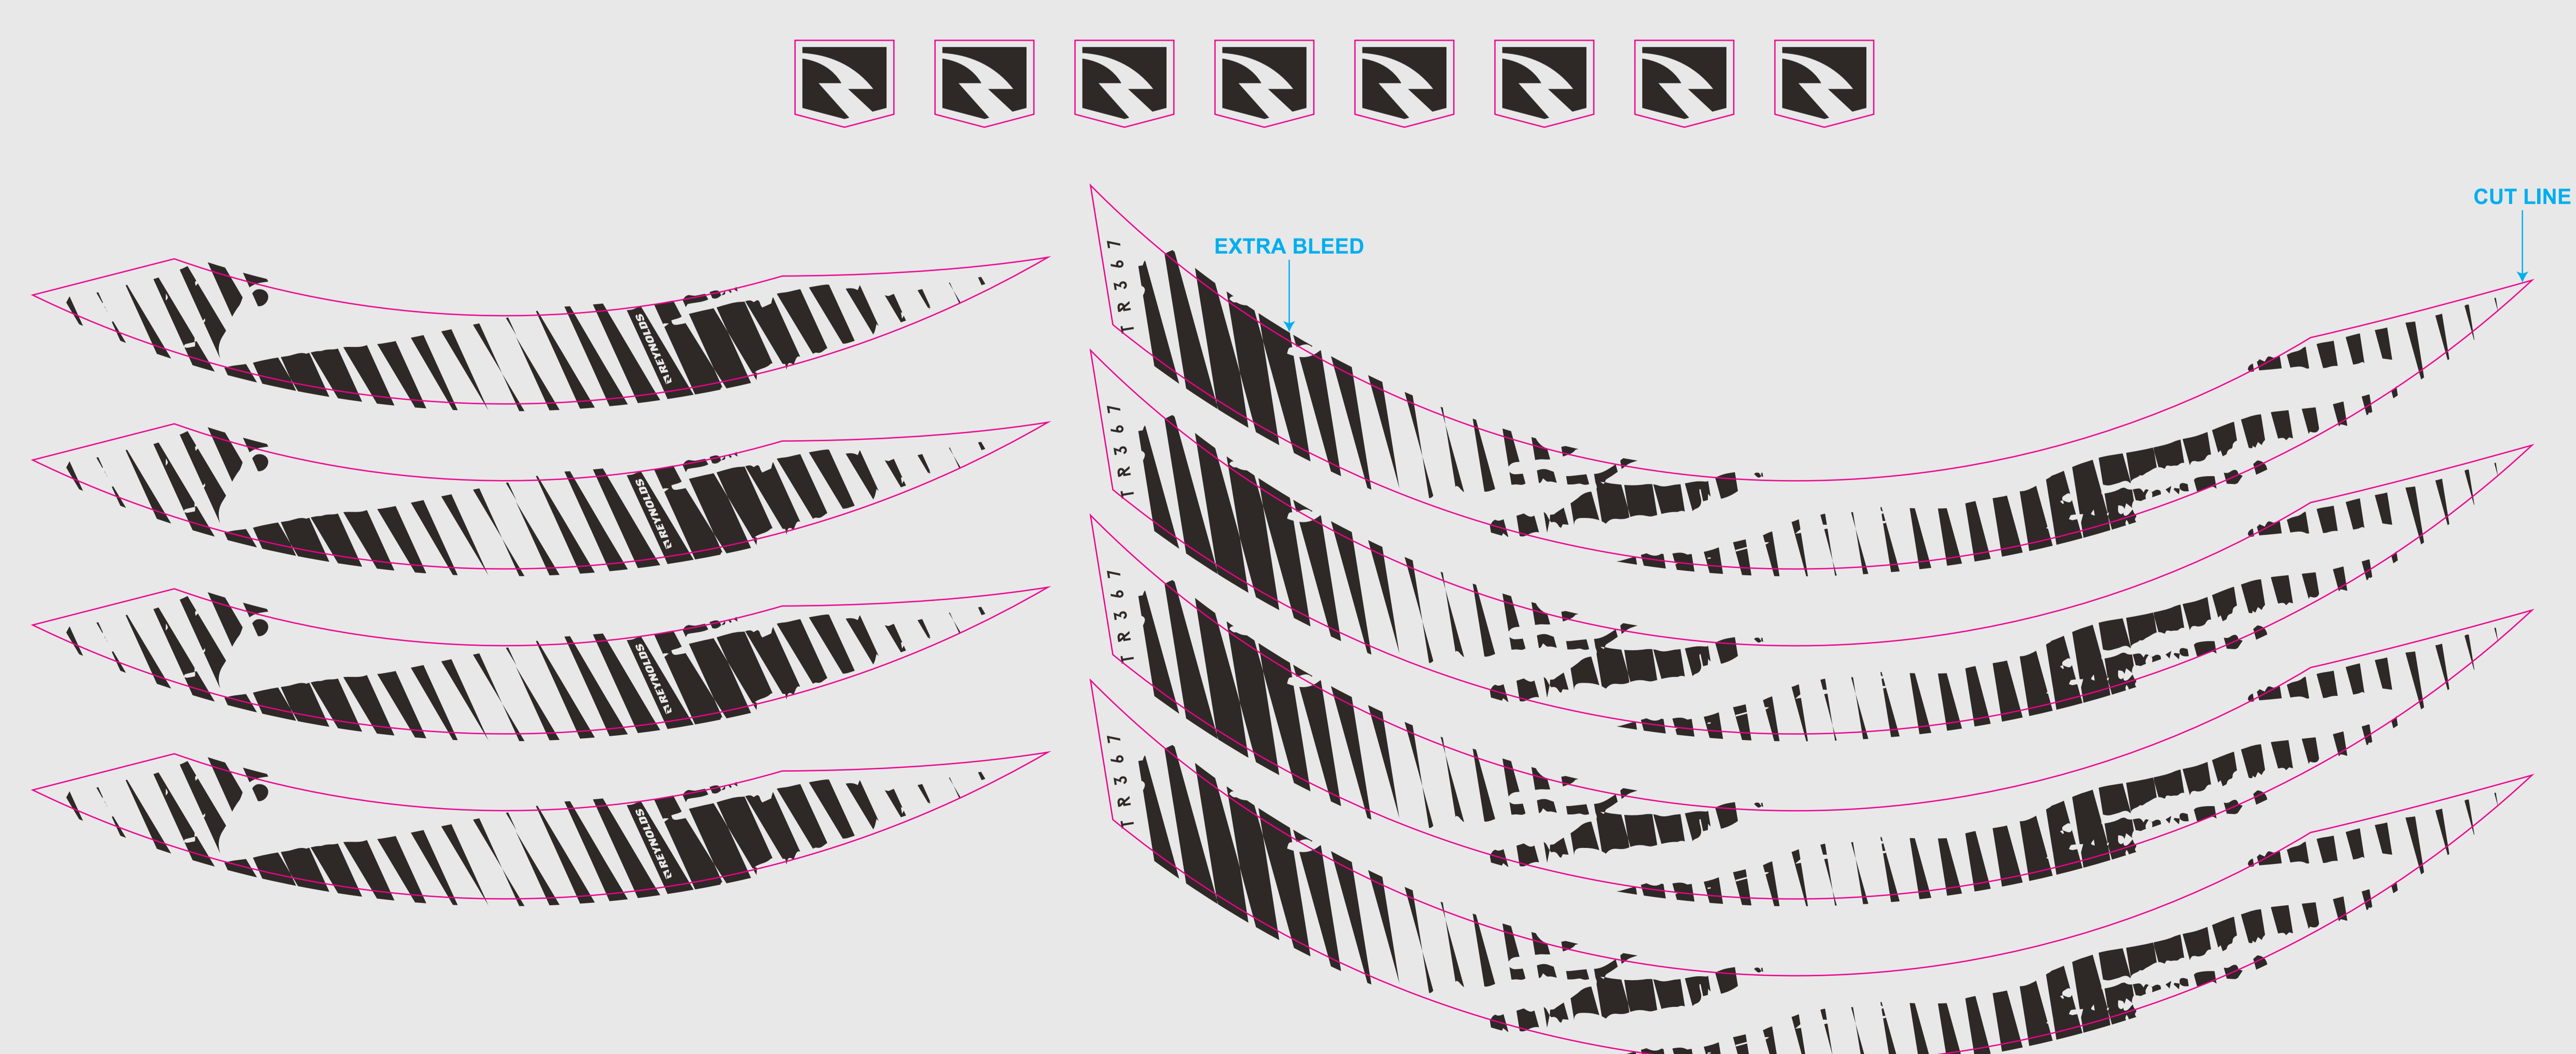

INSTALLATION PREVIEW

TR 367

MYLAR APPLICATION

SCALE 1:1

 Graphic Window:
DO NOT PRINT

 Full wheel preview:
DO NOT PRINT

RIM OD: 592mm
RIM ID: 540mm
WINDOW OD: 588mm
WINDOW ID: 540mm

MYLAR DECALS

 Graphic Window:
DO NOT PRINT

 CUT LINE

 BLACK C

ISOLATED DECALS

 CUT LINE

 BLACK C