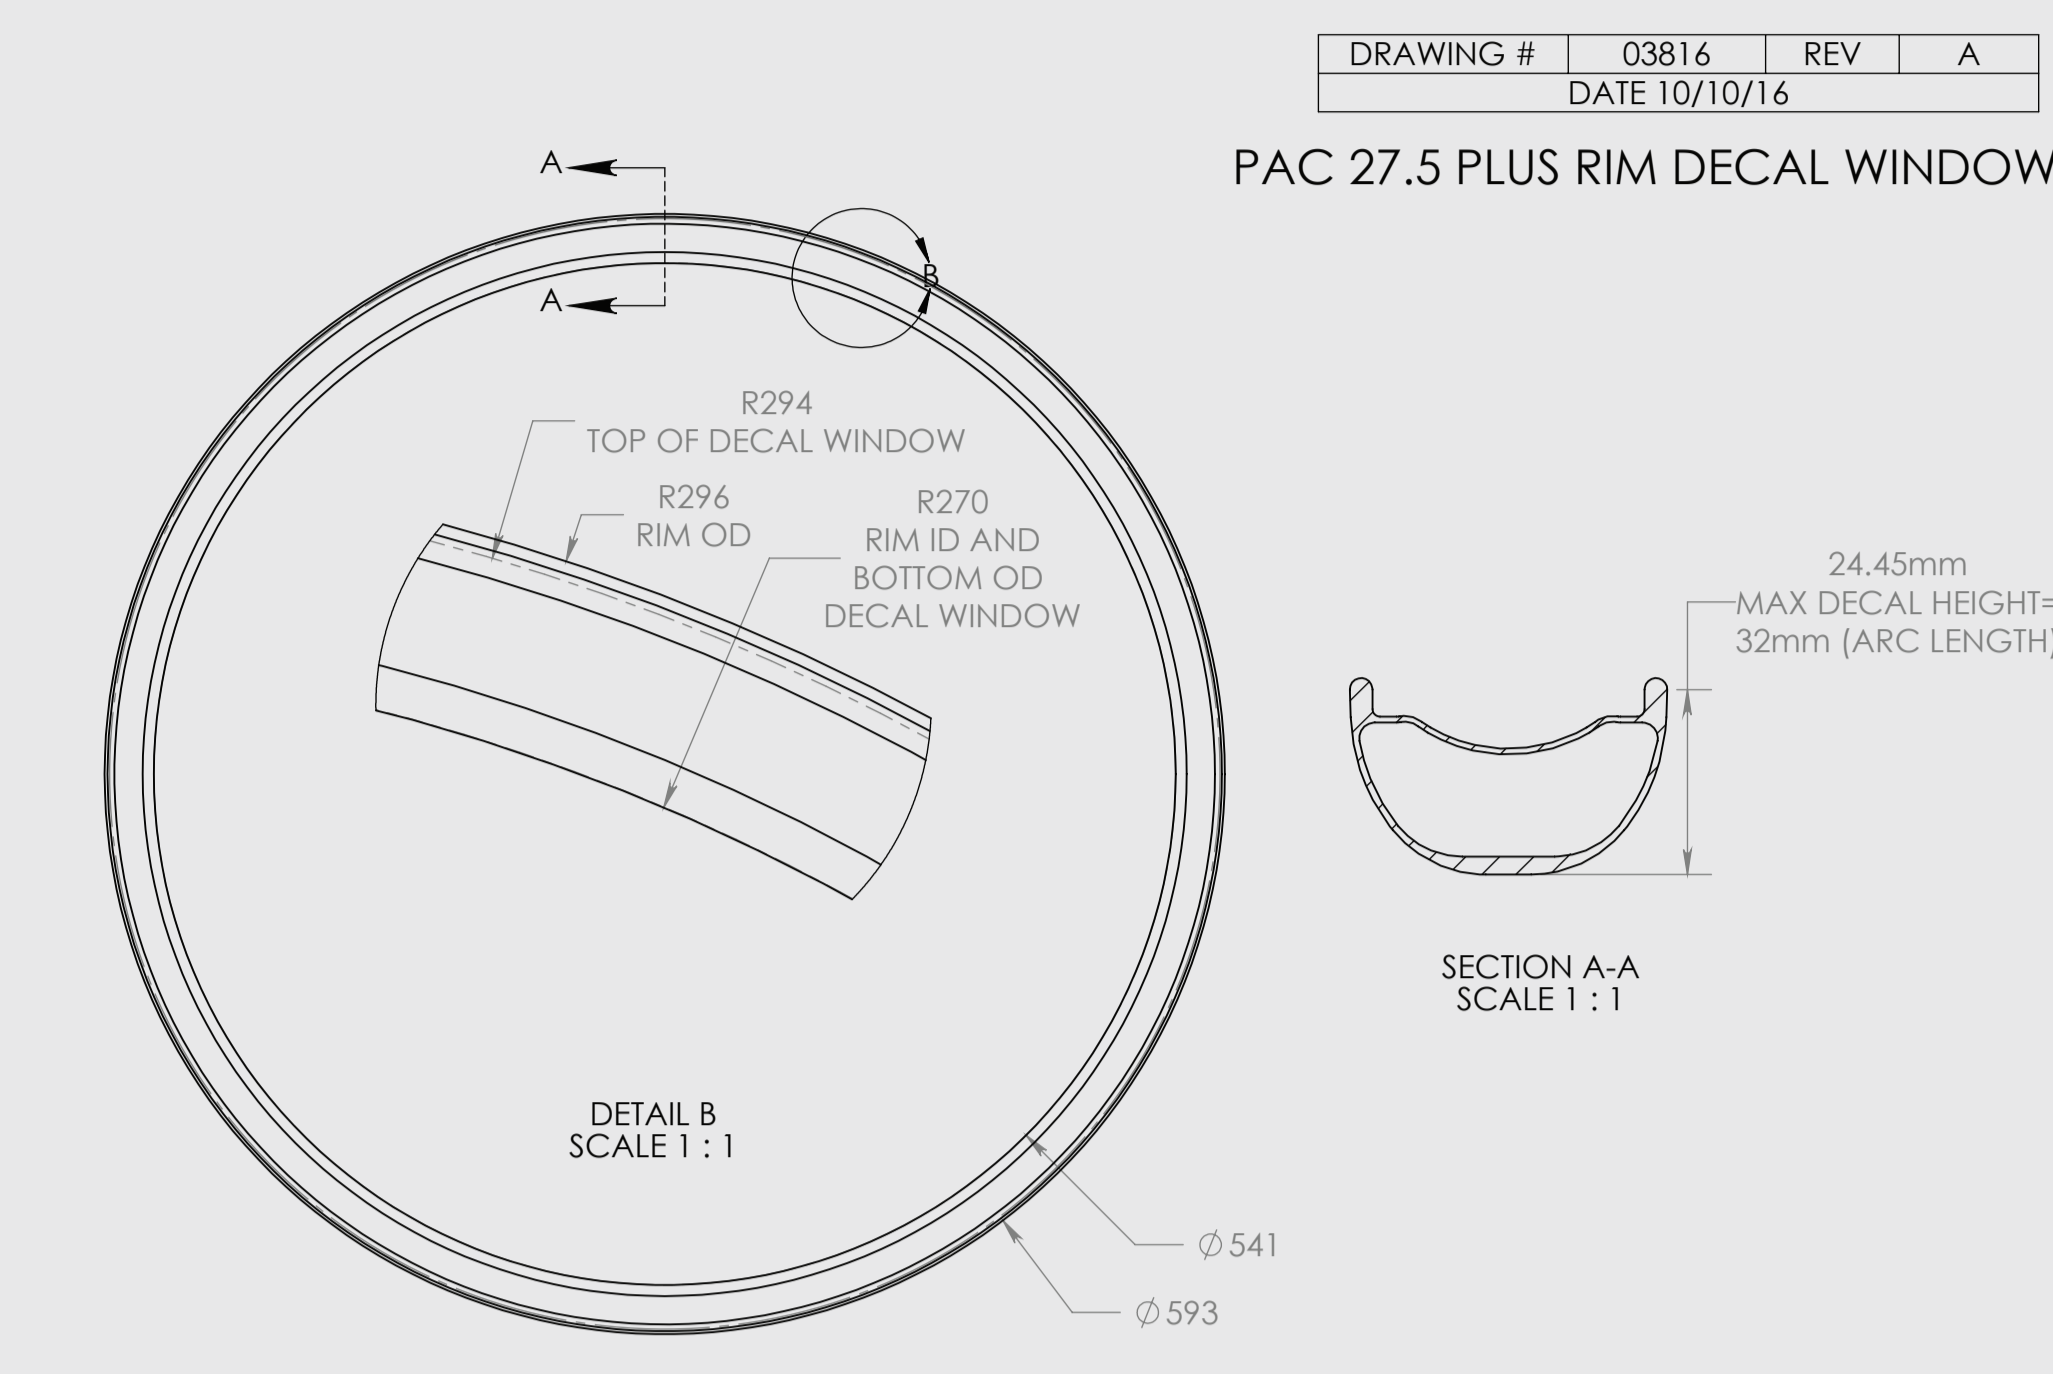

INSTALLATION PREVIEW

TR 367S

MYLAR APPLICATION

SCALE 1:1

**Graphic Window:
DO NOT PRINT**

**Full wheel preview:
DO NOT PRINT**

RIM OD: 592mm
RIM ID: 540mm
WINDOW OD: 588mm
WINDOW ID: 540mm

MYLAR DECALS

**Graphic Window:
DO NOT PRINT**

CUT LINE

**PANTONE
485 C**

ISOLATED DECALS

CUT LINE

**PANTONE
485 C**