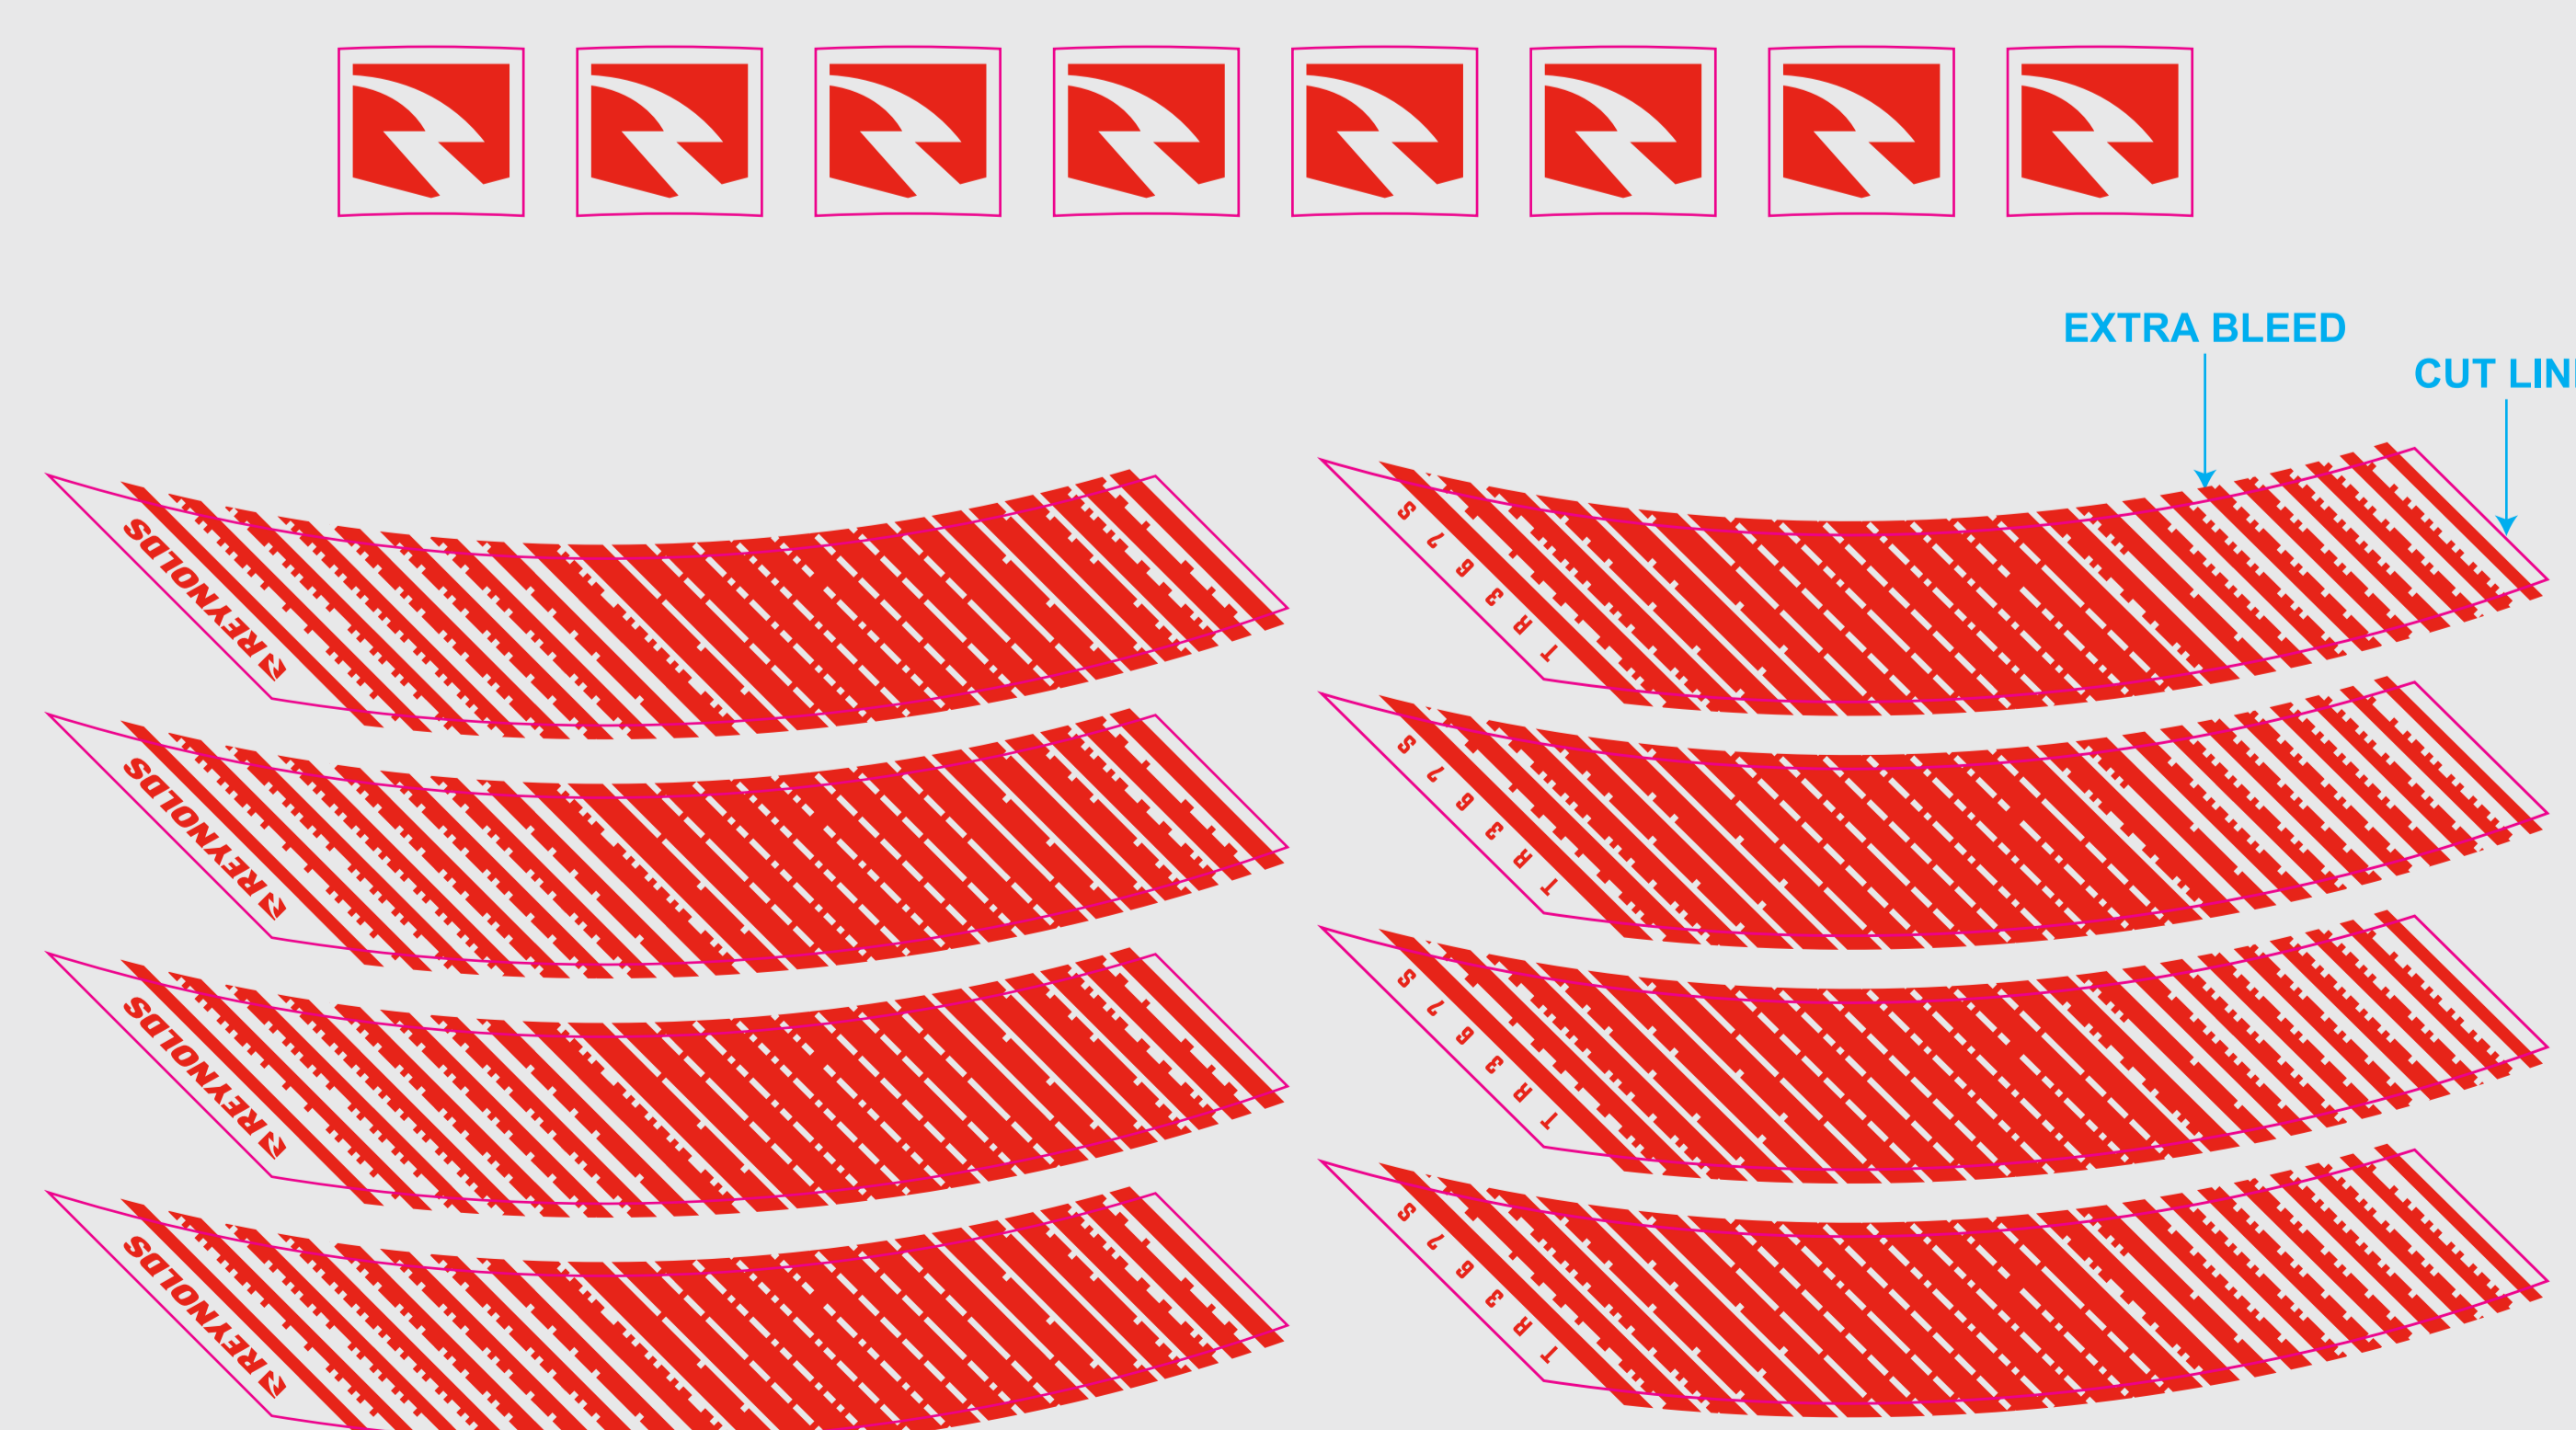

ISOLATED DECALS