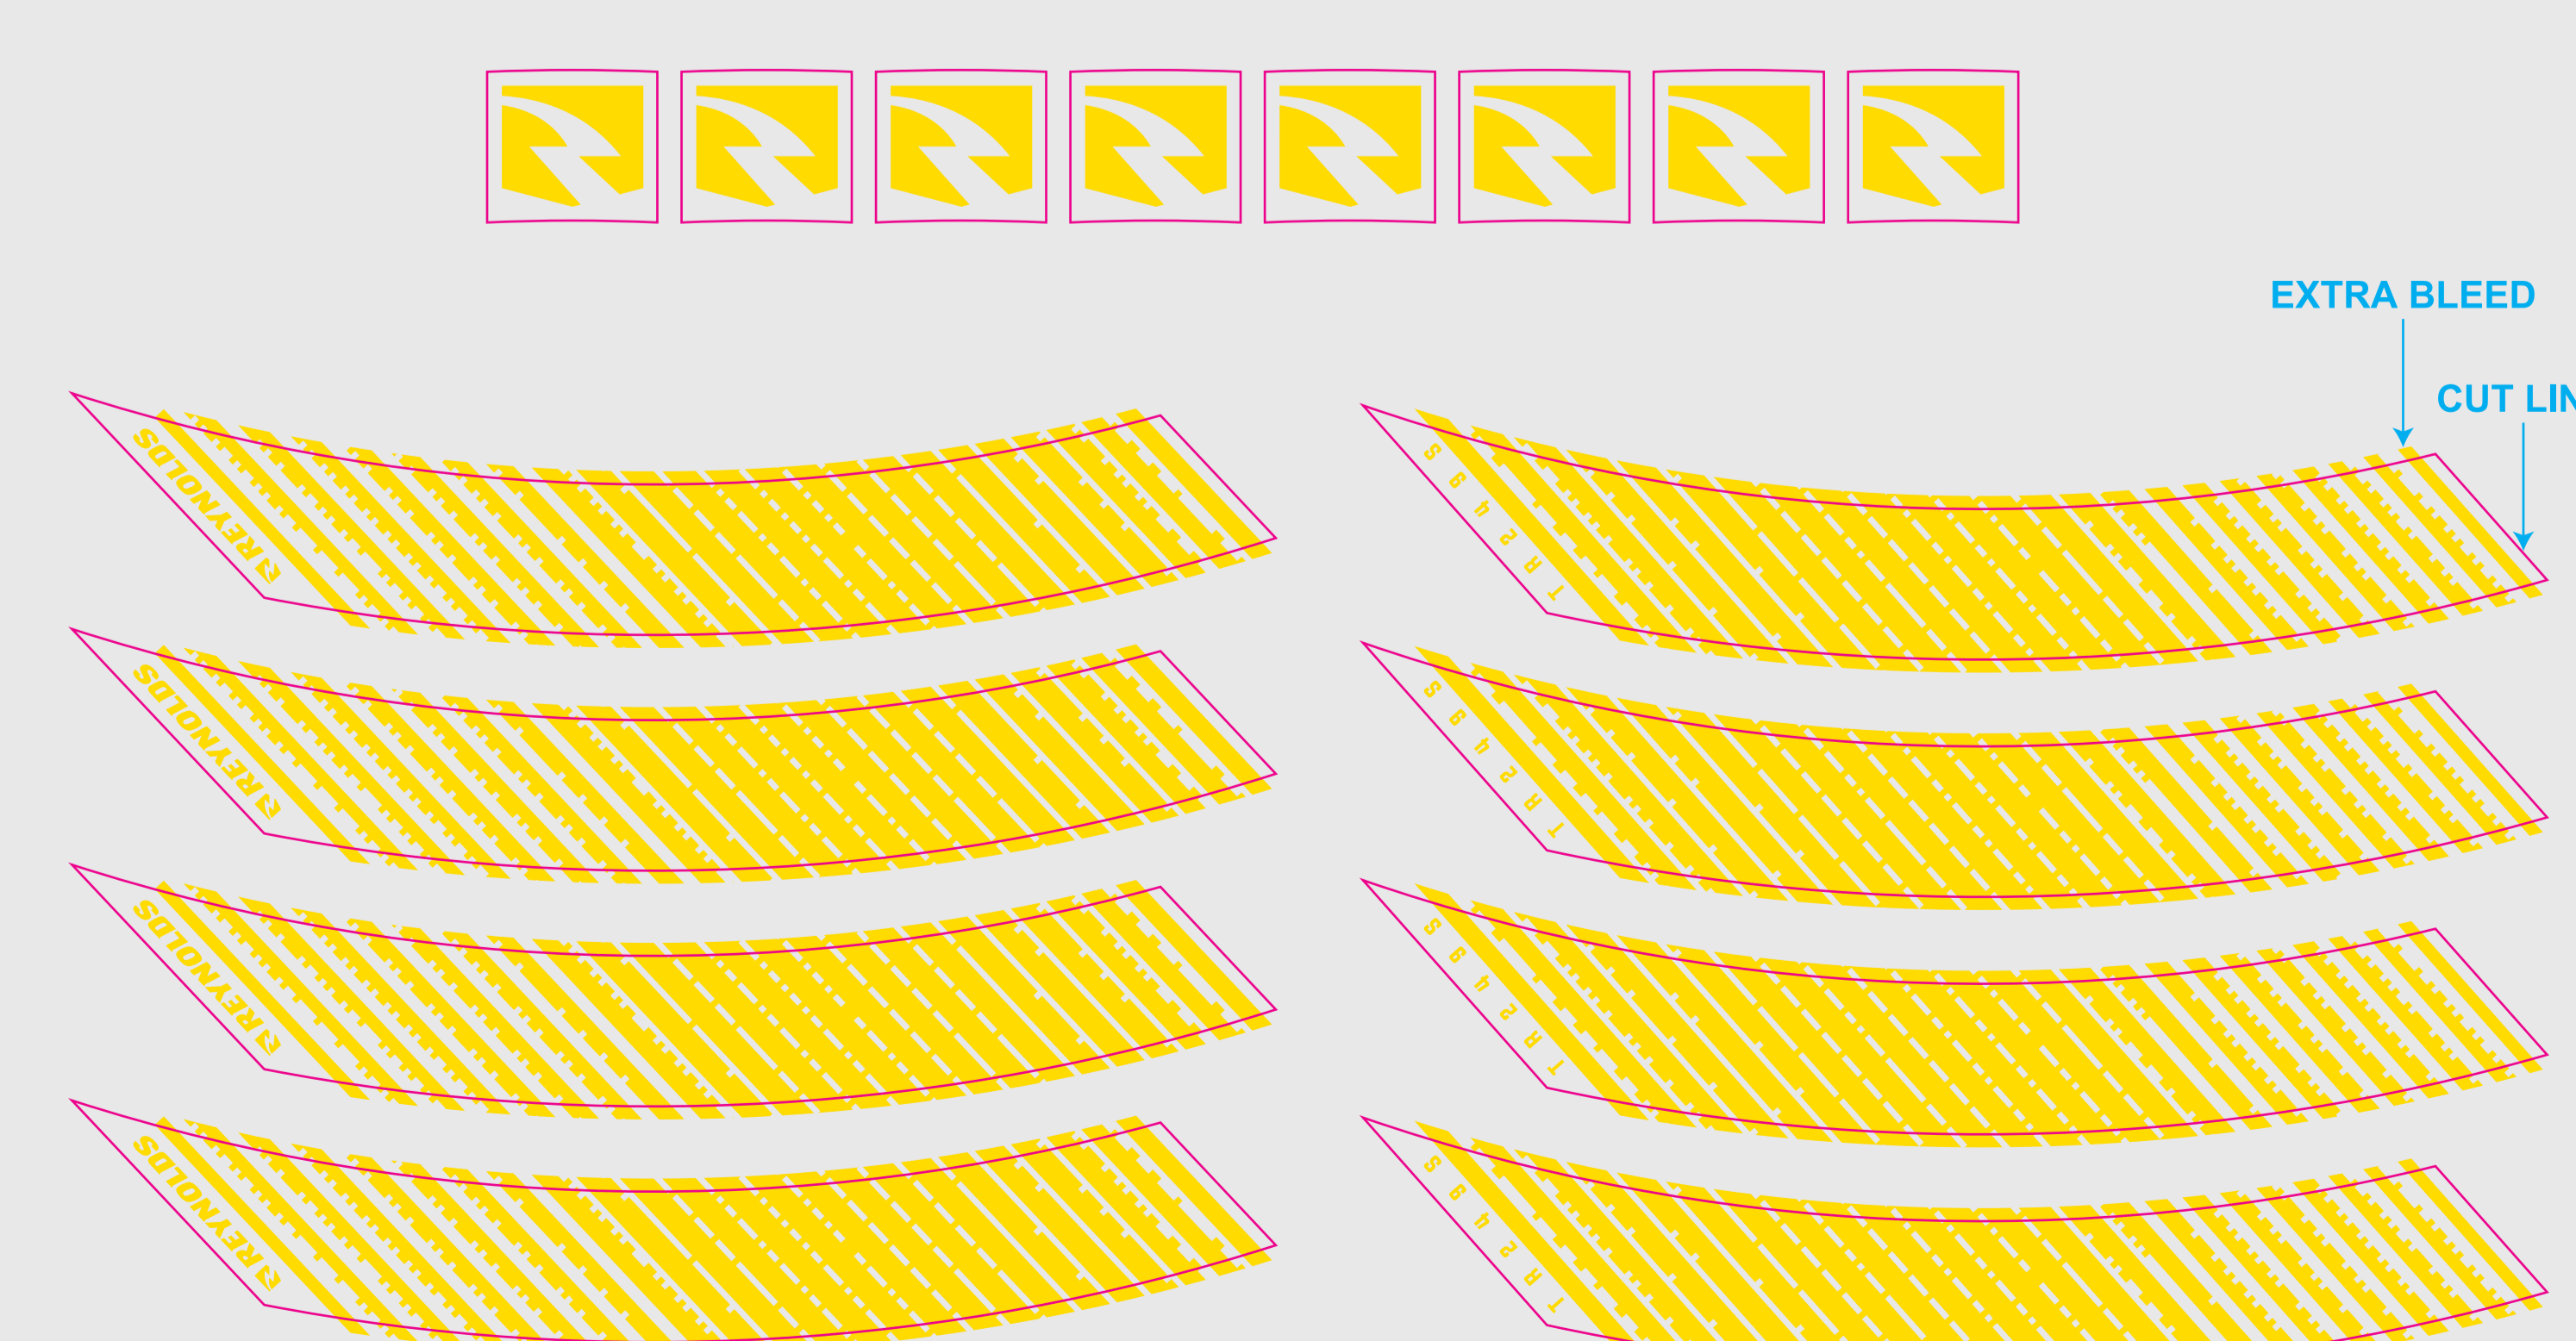

# MYLAR DECALS

 Graphic Window:  
DO NOT PRINT

 CUT LINE

 PANTONE  
YELLOW C

# ISOLATED DECALS

 CUT LINE

 PANTONE  
YELLOW C