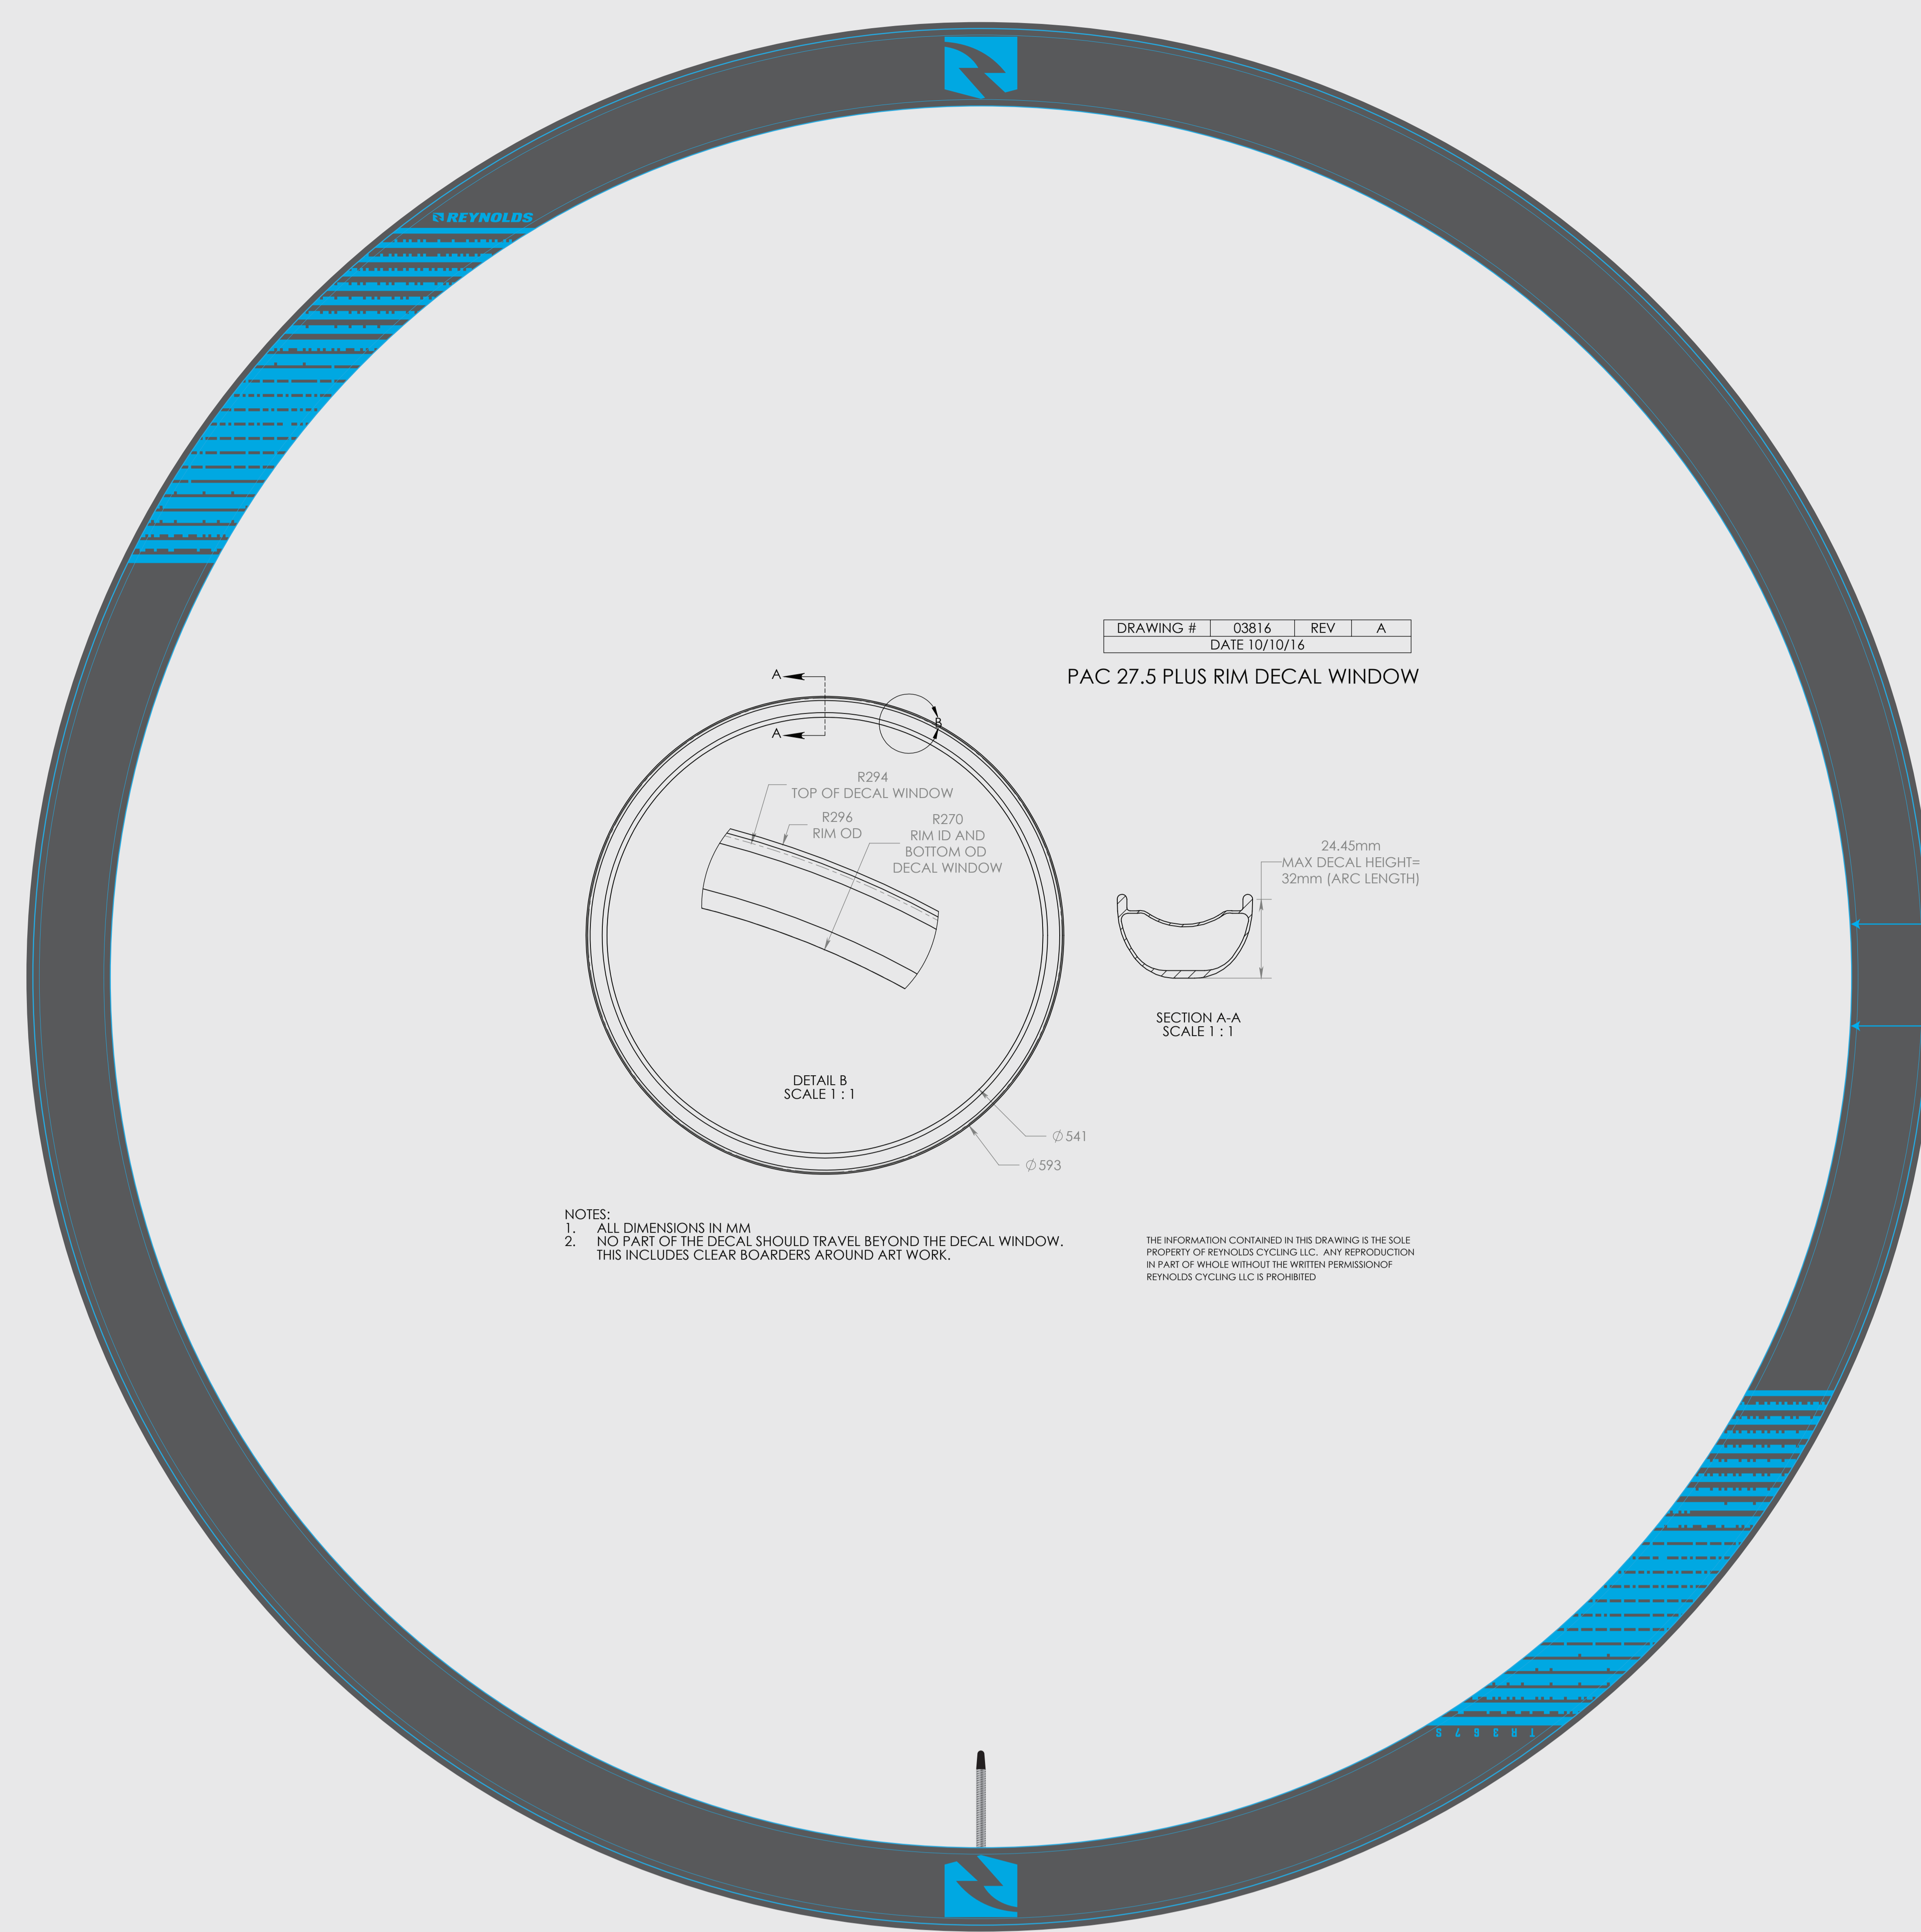

INSTALLATION PREVIEW

TR 367S

MYLAR APPLICATION

SCALE 1:1

- Graphic Window:
DO NOT PRINT
- Full wheel preview:
DO NOT PRINT

- RIM OD: 592mm
- RIM ID: 540mm
- WINDOW OD: 588mm
- WINDOW ID: 540mm

MYLAR DECALS

ISOLATED DECALS