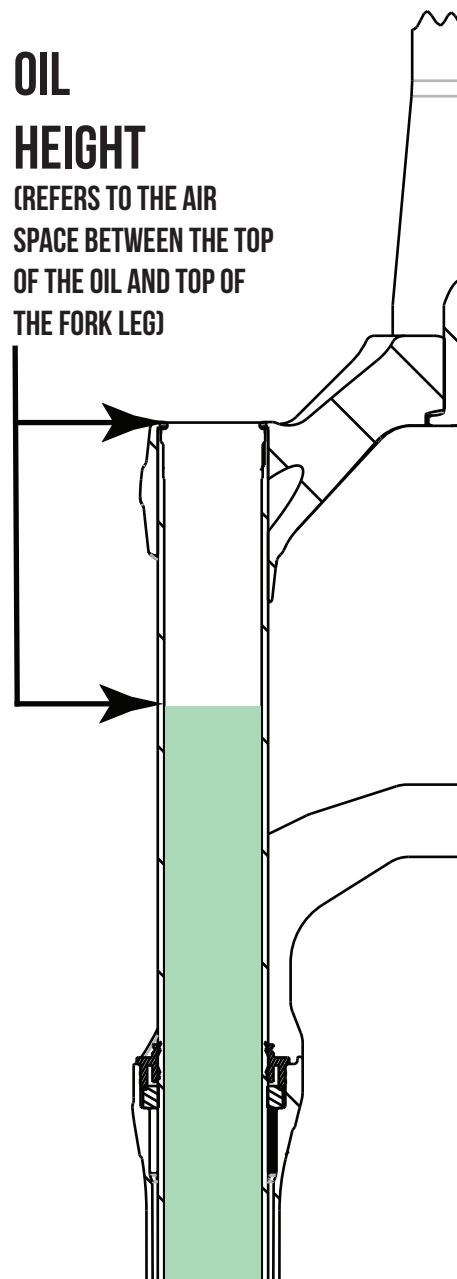

FORK MODEL	OIL HEIGHT
MASTODON PRO	75MM
MASTODON COMP	87MM
MARKHOR (80/100MM)	92MM
MARKHOR (120MM)	97MM
MATTOC PRO	75MM
MATTOC COMP	87MM
MACHETE (ABS+)	87MM
MACHETE (KWIK TOGGLE, 90-120MM)	87MM
MACHETE (KWIK TOGGLE, 130-140MM)	91MM
CIRCUS COMP/EXPERT	87MM
CIRCUS SPORT (FFD)	83MM
R7 PRO	83MM
DORADO (SEE DORADO SERVICE GUIDE)	180-190MM

OIL HEIGHT

(REFERS TO THE AIR SPACE BETWEEN THE TOP OF THE OIL AND TOP OF THE FORK LEG)

NOTE

1. OIL HEIGHT IS SET WITH COMPRESSION DAMPER REMOVED.
2. OIL HEIGHT IS SET WITH FORK FULLY EXTENDED AND CASTING INSTALLED.