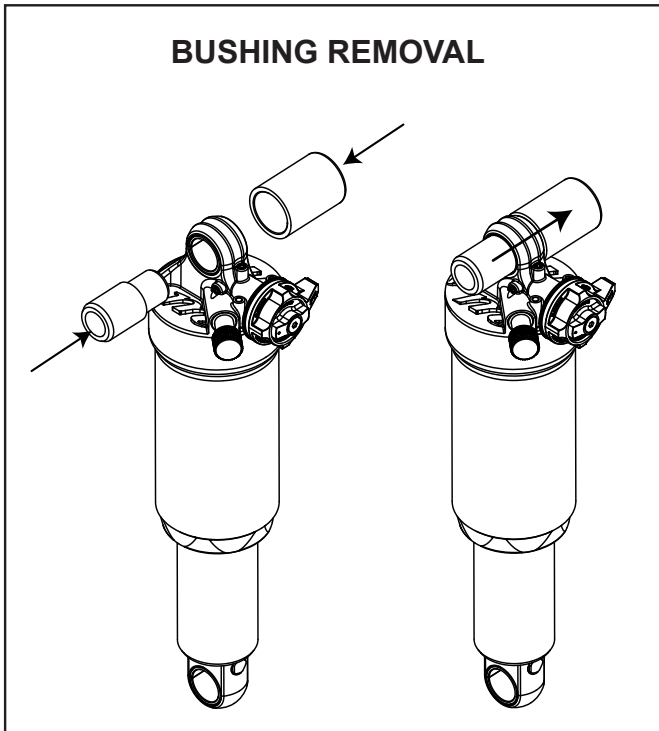

## BUSHING TOOL

**BUSHING TOOL**  
PART NUMBER - 172-32173-K001

**DELUXE BUSHING TOOL**  
PART NUMBER - 172-32147-K001

For further instructions on service tool usage watch the McLeod Service videos at:  
[www.manitoumtb.com/support/](http://www.manitoumtb.com/support/)