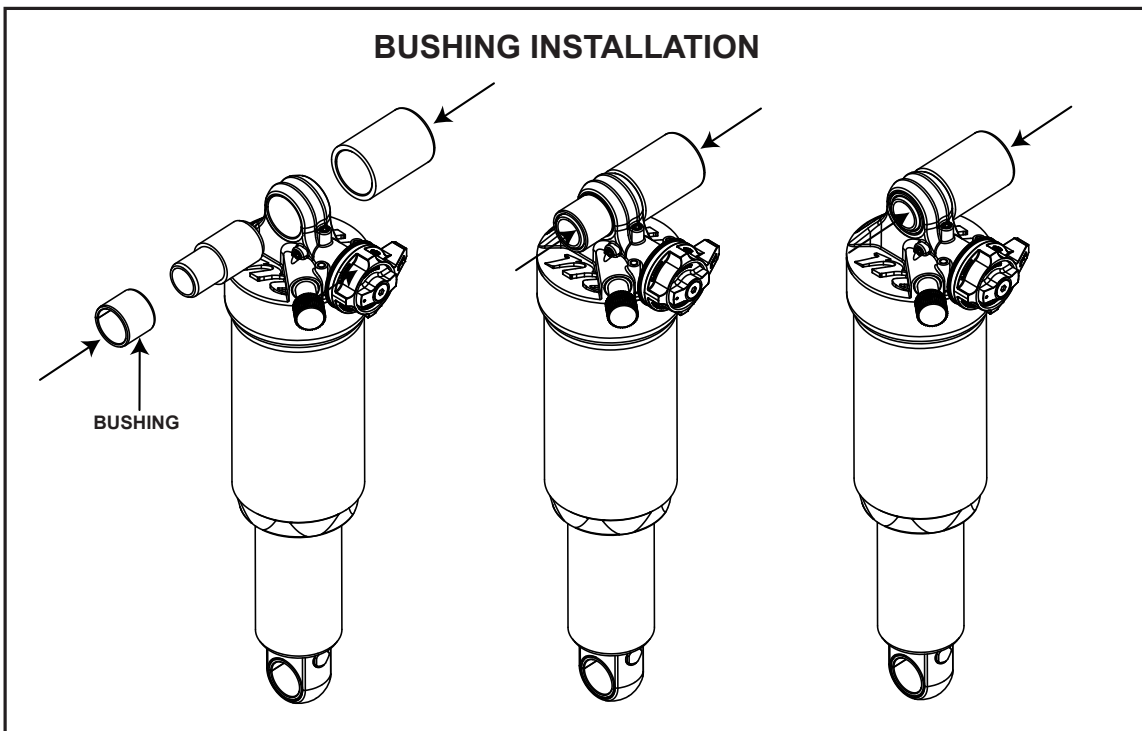

## BUSHING TOOL

**BUSHING TOOL**  
PART NUMBER - 172-32173-K001

**DELUXE BUSHING TOOL**  
PART NUMBER - 172-32147-K001

For further instructions on service tool usage watch the McLeod Service videos at:  
[www.manitoumtb.com/support/](http://www.manitoumtb.com/support/)