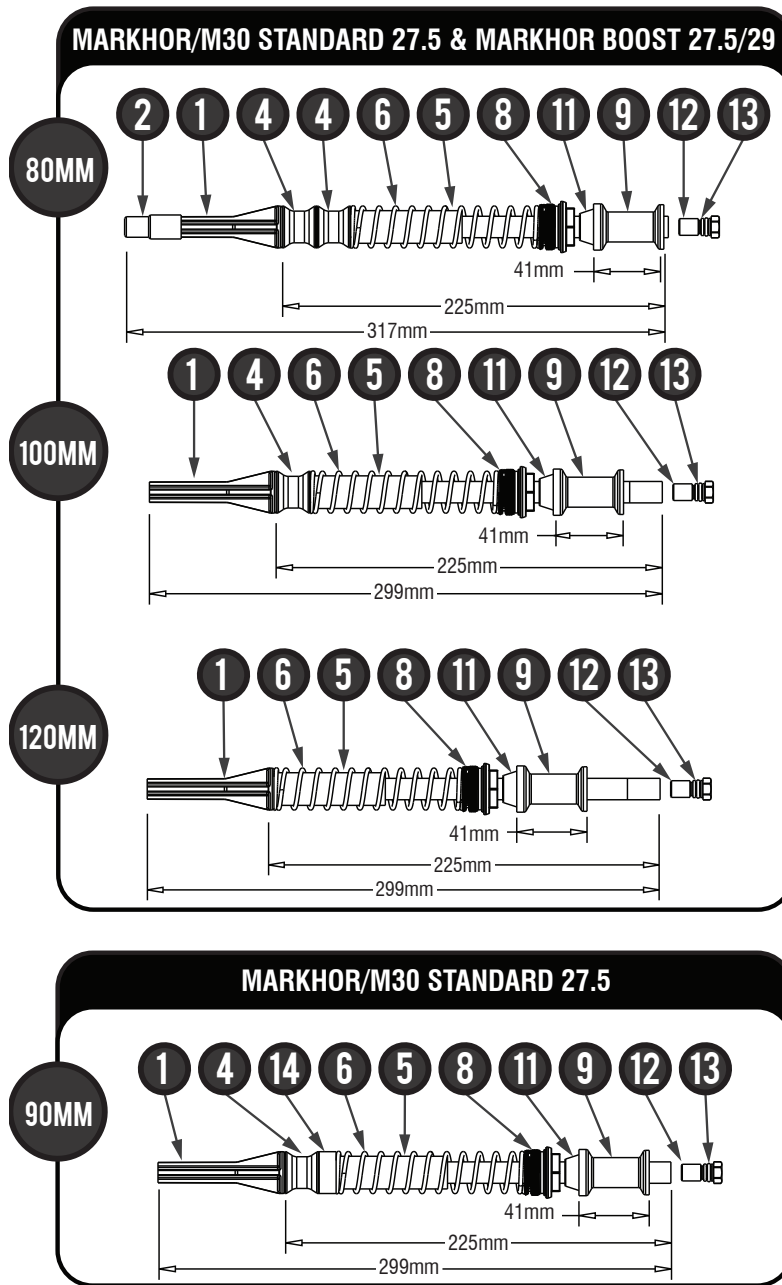

# MARKHOR/M30/R7 COMP ROD KIT

ITEM	PART NUMBER	DESCRIPTION
1	122-31035-L612	COMPRESSION ROD, 299MM
2	128-33851-L001	COMP-ROD EXTENDER
3	122-31035-L912	COMPRESSION ROD, 313MM
4	98-24529	TRAVEL SPACER, 20MM
5	067814	TOP OUT BUMPER
6	06-27379	SPRING
7	068161	END CAP, BLACK
8	121-32863-L002	END CAP, BLUE
9	121-27381-L001	BOTTOM OUT SPACER, WHITE
10	121-27381-L004	BOTTOM OUT SPACER, ORANGE
11	063116	BOTTOM OUT BUMPER
12	065371	SCREW
13	101-710-180	O-RING
14	11-25056-L002	TRAVEL SPACER, 10MM

# MARKHOR/M30/R7 COMP ROD KIT