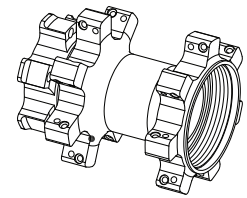

26

Front	Rear
273mm	272mm
272mm	273mm

135/142mm hub

Front	Rear
273mm	272mm
272mm	273mm

150/157mm hub

*Pro wheels use 14g, direct pull, bladed spokes

*Rim ERD,

27.5 - 552mm (rim part number K89E288137881)

26" - 531mm (rim part number K86E288138211)

Expert

Driveside
Non Drive

Front	Rear
277mm	275mm
276mm	277mm

135/142mm hub

Driveside
Non Drive

Front	Rear
277mm	276mm
276mm	278mm

150/157mm hub

Front	Rear
266mm	263mm
264mm	264mm

135/142mm hub

Front	Rear
266mm	267mm
264mm	265mm

150/157mm hub

*Expert wheels use 14g, direct pull, bladed spokes

*Rim ERD,

27.5 - 552mm (rim part number K89E288137891)

26" - 531mm (rim part number K86E288138221)