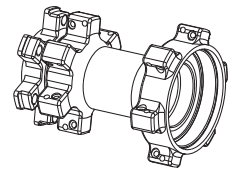

29er

27.5

26

Pro SL

Driveside
Non Drive

Front	Rear
303mm	302mm
302mm	303mm

Front	Rear
283mm	282mm
282mm	283mm

Front	Rear
266mm	264mm
264mm	266mm

*Pro SL wheels use 14g, direct pull, bladed spokes
*Rim ERD,
29er - 596mm (rim part number Q88E288466081)
27.5 - 558mm (rim part number Q89E288466081)
26" - 533mm (rim part number Q86E708466081)

Pro

Driveside
Non Drive

Front	Rear
305mm	304mm
304mm	305mm

Front	Rear
286mm	285mm
285mm	286mm

Front	Rear
268mm	266mm
267mm	267mm

*Pro wheels use 14g, direct pull, double butted spokes
*Rim ERD,
29er - 600mm (rim part number J78E288138131)
27.5 - 562mm (rim part number J79E288137801)
26" - 537mm (rim part number J76E708139691)

Expert

Driveside
Non Drive

Front	Rear
300mm	298mm
298mm	300mm

Front	Rear
280mm	280mm
280mm	280mm

Front	Rear
260mm	258mm
258mm	260mm

*Expert wheels use 14g, direct pull, double butted spokes
*Rim ERD,
29er - 600mm (rim part number J78E288138151)
27.5 - 562mm (rim part number J79E288137811)
26" - 537mm (rim part number J76E708138141)