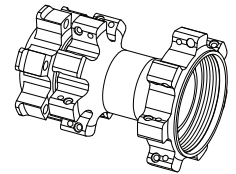

*Pro SL wheels use 14g, direct pull, bladed spokes
*Rim ERD,
29er - 596mm (rim part number Q88E288466081)
27.5 - 558mm (rim part number Q89E288466081)
26" - 533mm (rim part number Q86E708466081)

Pro

Driveside
Non Drive

Front	Rear
305mm	304mm
304mm	305mm

Front	Rear
286mm	285mm
285mm	286mm

Front	Rear
268mm	266mm
267mm	267mm

*Pro wheels use 14g, direct pull, double butted spokes
*Rim ERD,
29er - 600mm (rim part number J78E288138131)
27.5 - 562mm (rim part number J79E288137801)
26" - 537mm (rim part number J76E708139691)

Expert

Driveside
Non Drive

Front	Rear
300mm	298mm
298mm	300mm

Front	Rear
280mm	280mm
280mm	280mm

Front	Rear
260mm	258mm
258mm	260mm

*Expert wheels use 14g, direct pull, double butted spokes
*Rim ERD,
29er - 600mm (rim part number J78E288138151)
27.5 - 562mm (rim part number J79E288137811)
26" - 537mm (rim part number J76E708138141)