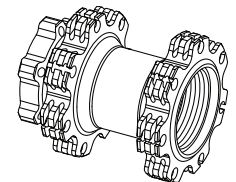

*Pro SL wheels use 14g, direct pull, bladed spokes
*Rim ERD,
29er - 596mm (rim part number Q88E288466081)
27.5 - 558mm (rim part number Q89E288466081)
26" - 533mm (rim part number Q86E708466081)

Pro

Driveside
Non Drive

Front	Rear
305mm	304mm
304mm	305mm

Front	Rear
286mm	285mm
285mm	286mm

Front	Rear
268mm	266mm
267mm	267mm

*Pro wheels use 14g, direct pull, double butted spokes
*Rim ERD,
29er - 600mm (rim part number J78E288138131)
27.5 - 562mm (rim part number J79E288137801)
26" - 537mm (rim part number J76E708139691)

Expert

Driveside
Non Drive

Front	Rear
300mm	298mm
298mm	300mm

Front	Rear
280mm	280mm
280mm	280mm

Front	Rear
260mm	258mm
258mm	260mm

*Expert wheels use 14g, direct pull, double butted spokes
*Rim ERD,
29er - 600mm (rim part number J78E288138151)
27.5 - 562mm (rim part number J79E288137811)
26" - 537mm (rim part number J76E708138141)

Comp

Driveside
Non Drive

Front	Rear
284mm	282mm
282mm	284mm

Front	Rear
265mm	263mm
263mm	265mm

Front	Rear
256mm	256mm
256mm	256mm

*Comp wheels use 14g, straight, j-bend spokes
*Rim ERD,
29er - 600mm (rim part number J78E288138171)
27.5 - 562mm (rim part number J79E288137821)
26" - 537mm (rim part number J76E708138161)