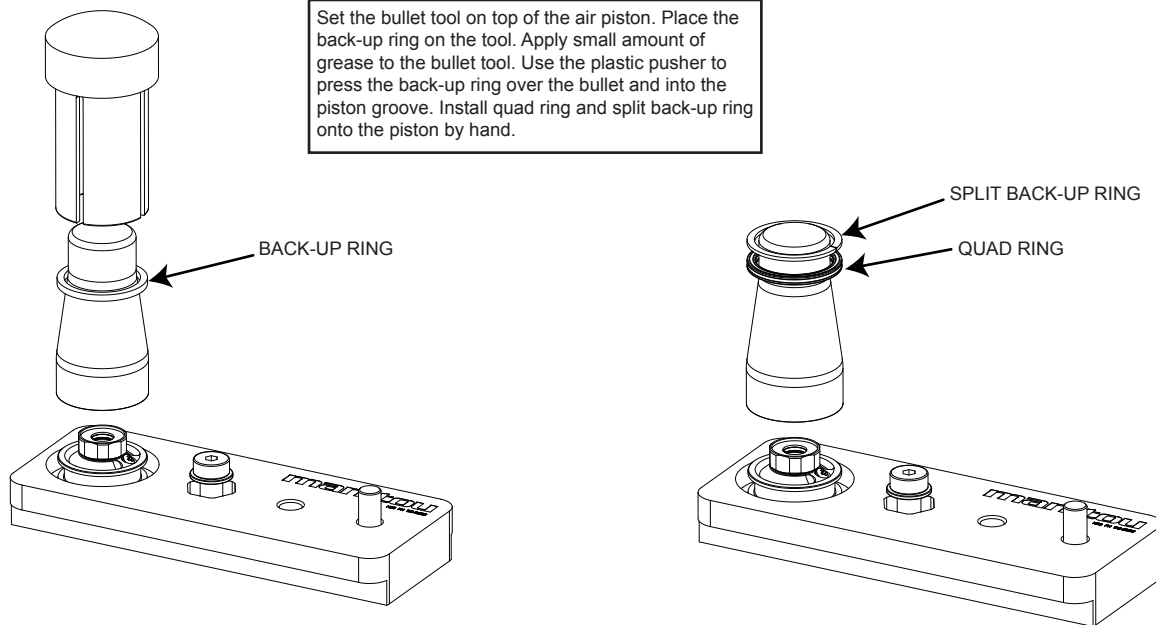

AIR PISTON INSTALL SEAL TOOL

For further instructions on service tool usage watch the McLeod Service videos at:
www.manitoumtb.com/support/