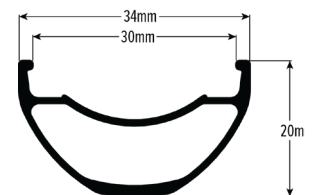

A309 XC PRO

292-42364-K001	W, A309 XC PRO IS6 FRNT 110	1
848E19834608K29	D RIM, A309 XC PRO 622 28P WLD BLK	1
263-33989	STR 50Mx 32mm Tape Installed	1
16-35897-C001	Super Bubba Front 28 Black 110x15	1
SAB3302P	DB14 Direct Pull Black Spoke 302mm	28
SM814K	14g Black Alloy Nipple	28
10-31776	STR Tubeless Valve - 35mm Brass Bulk	1
292-42365-K001	W, A309 XC PRO IS6 MS/XD 148	1
848E19834608K29	D RIM, A309 XC PRO 622 28P WLD BLK	1
263-33989	STR 50Mx 32mm Tape Installed	1
16-37631-C003	Super Bubba X 28h Black 148x12 MS AL	1
SAB3302P	DB14 Direct Pull Black Spoke 302mm	14
SAB3304P	DB14 Direct Pull Black Spoke 304mm	14
SM814K	14g Black Alloy Nipple	28
281-38183-K002	Bubba X FH Body Kit - XD Alloy	1
10-31776	STR Tubeless Valve - 35mm Brass Bulk	1

FREEHUB OPTIONS

281-38183-K001	Bubba X FH Body Kit - Shimano HG Alloy
281-38183-K002	Bubba X FH body Kit - SRAM XD Alloy
281-38183-K003	Bubba X FH Body Kit - Shimano MS Alloy

END CAP OPTIONS

281-37249-K001	Bubba 110x15 Front End Cap Kit Pair
281-37249-K002	Bubba 110x15 Front End Cap Kit Pair - Torque Cap
281-37249-K003	Bubba X 12mm Rear End Cap Pair HG
281-37249-K004	Bubba X 12mm Rear End Cap Pair XD
281-37249-K015	Bubba X 12mm Rear End Cap Pair MS

A309 XC

A309 XC