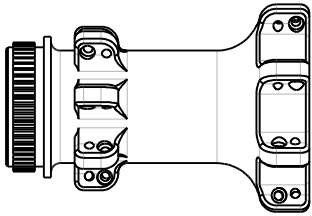

SRX CL REAR

SRX-CL 28H REAR HUB SHELL