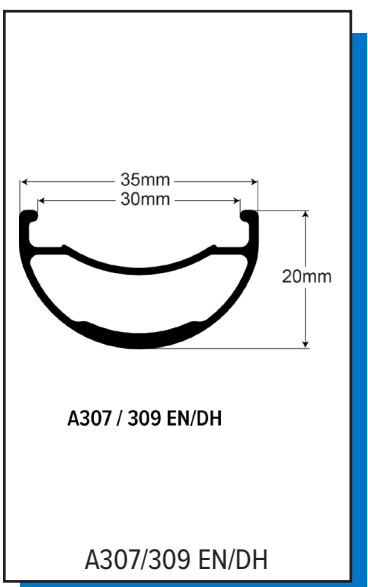

FREEHUB OPTIONS

281-31520-K001	SRC/SRX FH Body Kit HG Steel 3 Pawl
281-31520-K002	SRC/SRX FH Body Kit HG Alloy 3 Pawl
281-31520-K003	SRC/SRX FH Body Kit XD Steel 3 Pawl
281-31520-K004	SRC/SRX FH Body Kit XD Alloy 3 Pawl
281-31520-K007	SRC/SRX FH Body Kit MS Alloy 3 Pawl
281-31520-K008	SRC/SRX FH Body Kit MS Steel 3 Pawl

END CAP OPTIONS

281-31519-K002	SRC/SRX Front 15mm End Cap Kit
281-31519-K011	SRC/SRX Front 15mm End Cap Kit - Torque Cap
281-31519-K012	SRC/SRX Front 20mm Boost End Cap Kit
281-31519-K005	SRC/SRX Rear 12mm HG End Cap Kit
281-31519-K007	SRC/SRX Rear 12mm XD End Cap Kit
281-31519-K013	SRC/SRX Rear 12mm MS End Cap Kit