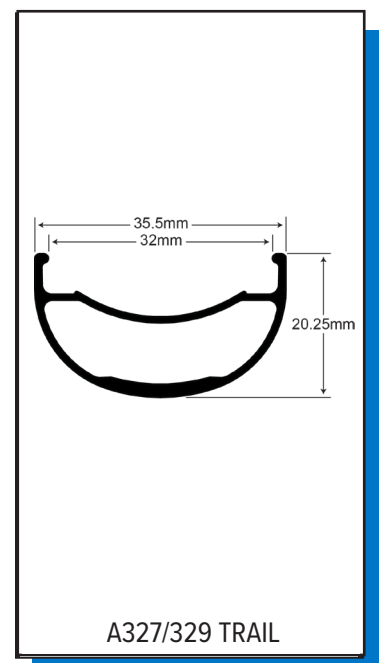

FREEHUB OPTIONS

281-31520-K001	SRC/SRX FH Body Kit HG Steel 3 Pawl
281-31520-K002	SRC/SRX FH Body Kit HG Alloy 3 Pawl
281-31520-K003	SRC/SRX FH Body Kit XD Steel 3 Pawl
281-31520-K004	SRC/SRX FH Body Kit XD Alloy 3 Pawl
281-31520-K007	SRC/SRX FH Body Kit MS Alloy 3 Pawl
281-31520-K008	SRC/SRX FH Body Kit MS Steel 3 Pawl

END CAP OPTIONS

281-31519-K002	SRC/SRX Front 15mm End Cap Kit
281-31519-K011	SRC/SRX Front 15mm End Cap Kit - Torque Cap
281-31519-K012	SRC/SRX Front 20mm Boost End Cap Kit
281-31519-K005	SRC/SRX Rear 12mm HG End Cap Kit
281-31519-K007	SRC/SRX Rear 12mm XD End Cap Kit
281-31519-K013	SRC/SRX Rear 12mm MS End Cap Kit