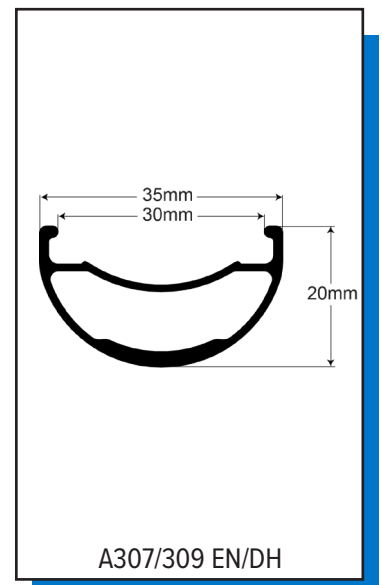

FREEHUB OPTIONS

281-31520-K001	SRC/SRX FH Body Kit HG Steel 3 Pawl
281-31520-K002	SRC/SRX FH Body Kit HG Alloy 3 Pawl
281-31520-K003	SRC/SRX FH Body Kit XD Steel 3 Pawl
281-31520-K004	SRC/SRX FH Body Kit XD Alloy 3 Pawl
281-31520-K007	SRC/SRX FH Body Kit MS Alloy 3 Pawl
281-31520-K008	SRC/SRX FH Body Kit MS Steel 3 Pawl

END CAP OPTIONS

281-31519-K002	SRC/SRX Front 15mm End Cap Kit
281-31519-K011	SRC/SRX Front 15mm End Cap Kit - Torque Cap
281-31519-K012	SRC/SRX Front 20mm Boost End Cap Kit
281-31519-K005	SRC/SRX Rear 12mm HG End Cap Kit
281-31519-K007	SRC/SRX Rear 12mm XD End Cap Kit
281-31519-K013	SRC/SRX Rear 12mm MS End Cap Kit