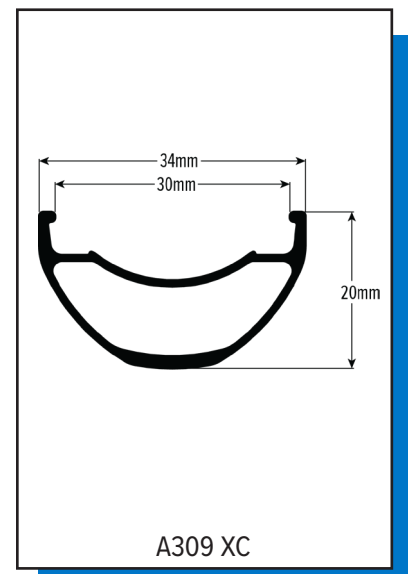

A309 XC EXP

292-42366-K001	W, A309 XC EXP IS6 FRNT 110	1
848E19834K30	D RIM, A309 XC 622 28P WLD BLK	1
263-33989	STR 50Mx 32mm Tape Installed	1
16-32277-C002	SRX Front 28 Black 110x15	1
SAB3303P	DB14 Direct Pull Black Spoke 303mm	14
SAB3302P	DB14 Direct Pull Black Spoke 302mm	14
SM714K	14g Black Brass Nipple	28
10-31776	STR Tubeless Valve - 35mm Brass Bulk	1
292-42367-K001	W, A309 XC EXP IS6 MS/XD 148	1
848E19834K30	D RIM, A309 XC 622 28P WLD BLK	1
263-33989	STR 50Mx 32mm Tape Installed	1
16-32275-C010	SRX Rear 28 Black 148x12 MS AL	1
SAB3302P	DB14 Direct Pull Black Spoke 302mm	14
SAB3303P	DB14 Direct Pull Black Spoke 303mm	14
SM714K	14g Black Brass Nipple	28
281-31520-K004	SRC/SRX FH Body Kit XD Alloy	1
10-31776	STR Tubeless Valve - 35mm Brass Bulk	1

FREEHUB OPTIONS

281-31520-K001	SRC/SRX FH Body Kit HG Steel 3 Pawl
281-31520-K002	SRC/SRX FH Body Kit HG Alloy 3 Pawl
281-31520-K003	SRC/SRX FH Body Kit XD Steel 3 Pawl
281-31520-K004	SRC/SRX FH Body Kit XD Alloy 3 Pawl
281-31520-K007	SRC/SRX FH Body Kit MS Alloy 3 Pawl
281-31520-K008	SRC/SRX FH Body Kit MS Steel 3 Pawl

END CAP OPTIONS

281-31519-K002	SRC/SRX Front 15mm End Cap Kit
281-31519-K011	SRC/SRX Front 15mm End Cap Kit - Torque Cap
281-31519-K012	SRC/SRX Front 20mm Boost End Cap Kit
281-31519-K005	SRC/SRX Rear 12mm HG End Cap Kit
281-31519-K007	SRC/SRX Rear 12mm XD End Cap Kit
281-31519-K013	SRC/SRX Rear 12mm MS End Cap Kit