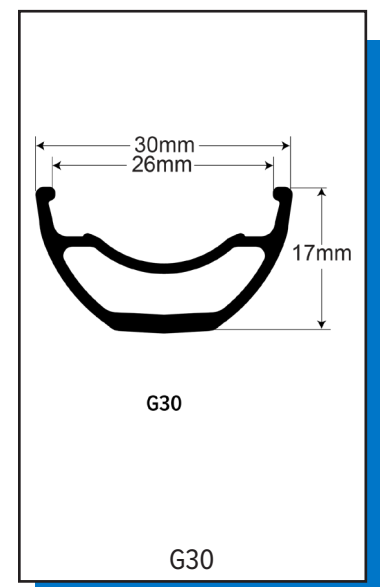

FREEHUB OPTIONS

281-31520-K005	SRC/SRX FH Body Kit HG-R Steel 3 Pawl
281-31520-K006	SRC/SRX FH Body Kit HG-R Alloy 3 Pawl
281-31520-K014	SRC/SRX FH Body Kit XDR Steel 3 Pawl
281-31520-K013	SRC/SRX FH Body Kit XDR Alloy 3 Pawl
281-31520-K007	SRC/SRX FH Body Kit MS Alloy 3 Pawl
281-31520-K008	SRC/SRX FH Body Kit MS Steel 3 Pawl
281-31520-K016	SRC/SRX FH Body kit Campy N3W Al 3 pawl

END CAP OPTIONS

281-31519-K018	SRX CL Front 12mm End Cap Kit
281-31519-K017	SRX CL Front 15mm End Cap Kit
281-31519-K014	SRX CL Rear 12mm HG End Cap Kit
281-31519-K015	SRX CL Rear 12mm XD End Cap Kit
281-31519-K016	SRX CL Rear 12mm MS End Cap Kit
281-31519-K023	SRX CL Rear 12mm Campy N3W End Cap Kit