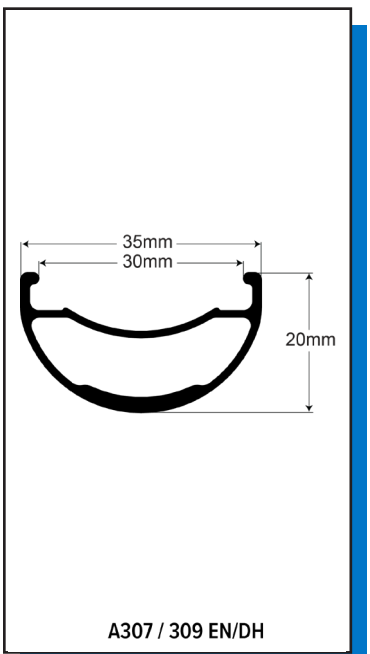

FREEHUB OPTIONS

281-38183-K001	Bubba X FH Body Kit - Shimano HG Alloy
281-38183-K002	Bubba X FH body Kit - SRAM XD Alloy
281-38183-K003	Bubba X FH Body Kit - Shimano MS Alloy

END CAP OPTIONS

281-37249-K001	Bubba 110x15 Front End Cap Kit Pair
281-37249-K002	Bubba 110x15 Front End Cap Kit Pair - Torque Cap
281-37249-K003	Bubba X 12mm Rear End Cap Pair HG
281-37249-K004	Bubba X 12mm Rear End Cap Pair XD
281-37249-K015	Bubba X 12mm Rear End Cap Pair MS