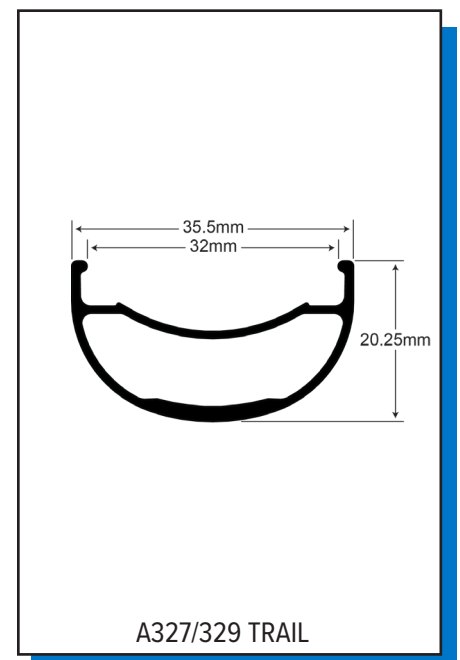

FREEHUB OPTIONS

281-38183-K001	Bubba X FH Body Kit - Shimano HG Alloy
281-38183-K002	Bubba X FH body Kit - SRAM XD Alloy
281-38183-K003	Bubba X FH Body Kit - Shimano MS Alloy

END CAP OPTIONS

281-37249-K001	Bubba 110x15 Front End Cap Kit Pair
281-37249-K002	Bubba 110x15 Front End Cap Kit Pair - Torque Cap
281-37249-K003	Bubba X 12mm Rear End Cap Pair HG
281-37249-K004	Bubba X 12mm Rear End Cap Pair XD
281-37249-K015	Bubba X 12mm Rear End Cap Pair MS