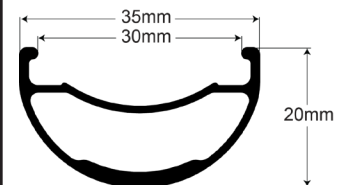

FREEHUB OPTIONS

281-38183-K001	Bubba X FH Body Kit - Shimano HG Alloy
281-38183-K002	Bubba X FH body Kit - SRAM XD Alloy
281-38183-K003	Bubba X FH Body Kit - Shimano MS Alloy

END CAP OPTIONS

281-37249-K001	Bubba 110x15 Front End Cap Kit Pair
281-37249-K002	Bubba 110x15 Front End Cap Kit Pair - Torque Cap
281-37249-K003	Bubba X 12mm Rear End Cap Pair HG
281-37249-K004	Bubba X 12mm Rear End Cap Pair XD
281-37249-K015	Bubba X 12mm Rear End Cap Pair MS

A307/309 EN/DH