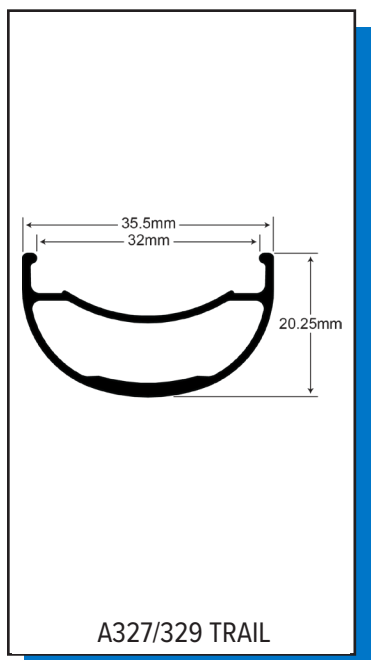

FREEHUB OPTIONS

281-31520-K001	SRC/SRX FH Body Kit HG Steel 3 Pawl
281-31520-K002	SRC/SRX FH Body Kit HG Alloy 3 Pawl
281-31520-K003	SRC/SRX FH Body Kit XD Steel 3 Pawl
281-31520-K004	SRC/SRX FH Body Kit XD Alloy 3 Pawl
281-31520-K007	SRC/SRX FH Body Kit MS Alloy 3 Pawl
281-31520-K008	SRC/SRX FH Body Kit MS Steel 3 Pawl

END CAP OPTIONS

281-31519-K002	SRC/SRX Front 15mm End Cap Kit
281-31519-K011	SRC/SRX Front 15mm End Cap Kit - Torque Cap
281-31519-K012	SRC/SRX Front 20mm Boost End Cap Kit
281-31519-K005	SRC/SRX Rear 12mm HG End Cap Kit
281-31519-K007	SRC/SRX Rear 12mm XD End Cap Kit
281-31519-K013	SRC/SRX Rear 12mm MS End Cap Kit