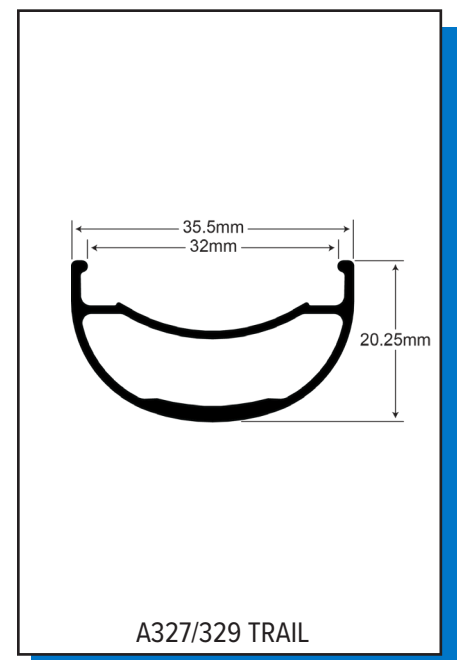

FREEHUB OPTIONS

281-38183-K001	Bubba X FH Body Kit - Shimano HG Alloy
281-38183-K002	Bubba X FH body Kit - SRAM XD Alloy
281-38183-K003	Bubba X FH Body Kit - Shimano MS Alloy

END CAP OPTIONS

281-37249-K001	Bubba 110x15 Front End Cap Kit Pair
281-37249-K002	Bubba 110x15 Front End Cap Kit Pair - Torque Cap
281-37249-K003	Bubba X 12mm Rear End Cap Pair HG
281-37249-K004	Bubba X 12mm Rear End Cap Pair XD
281-37249-K015	Bubba X 12mm Rear End Cap Pair MS